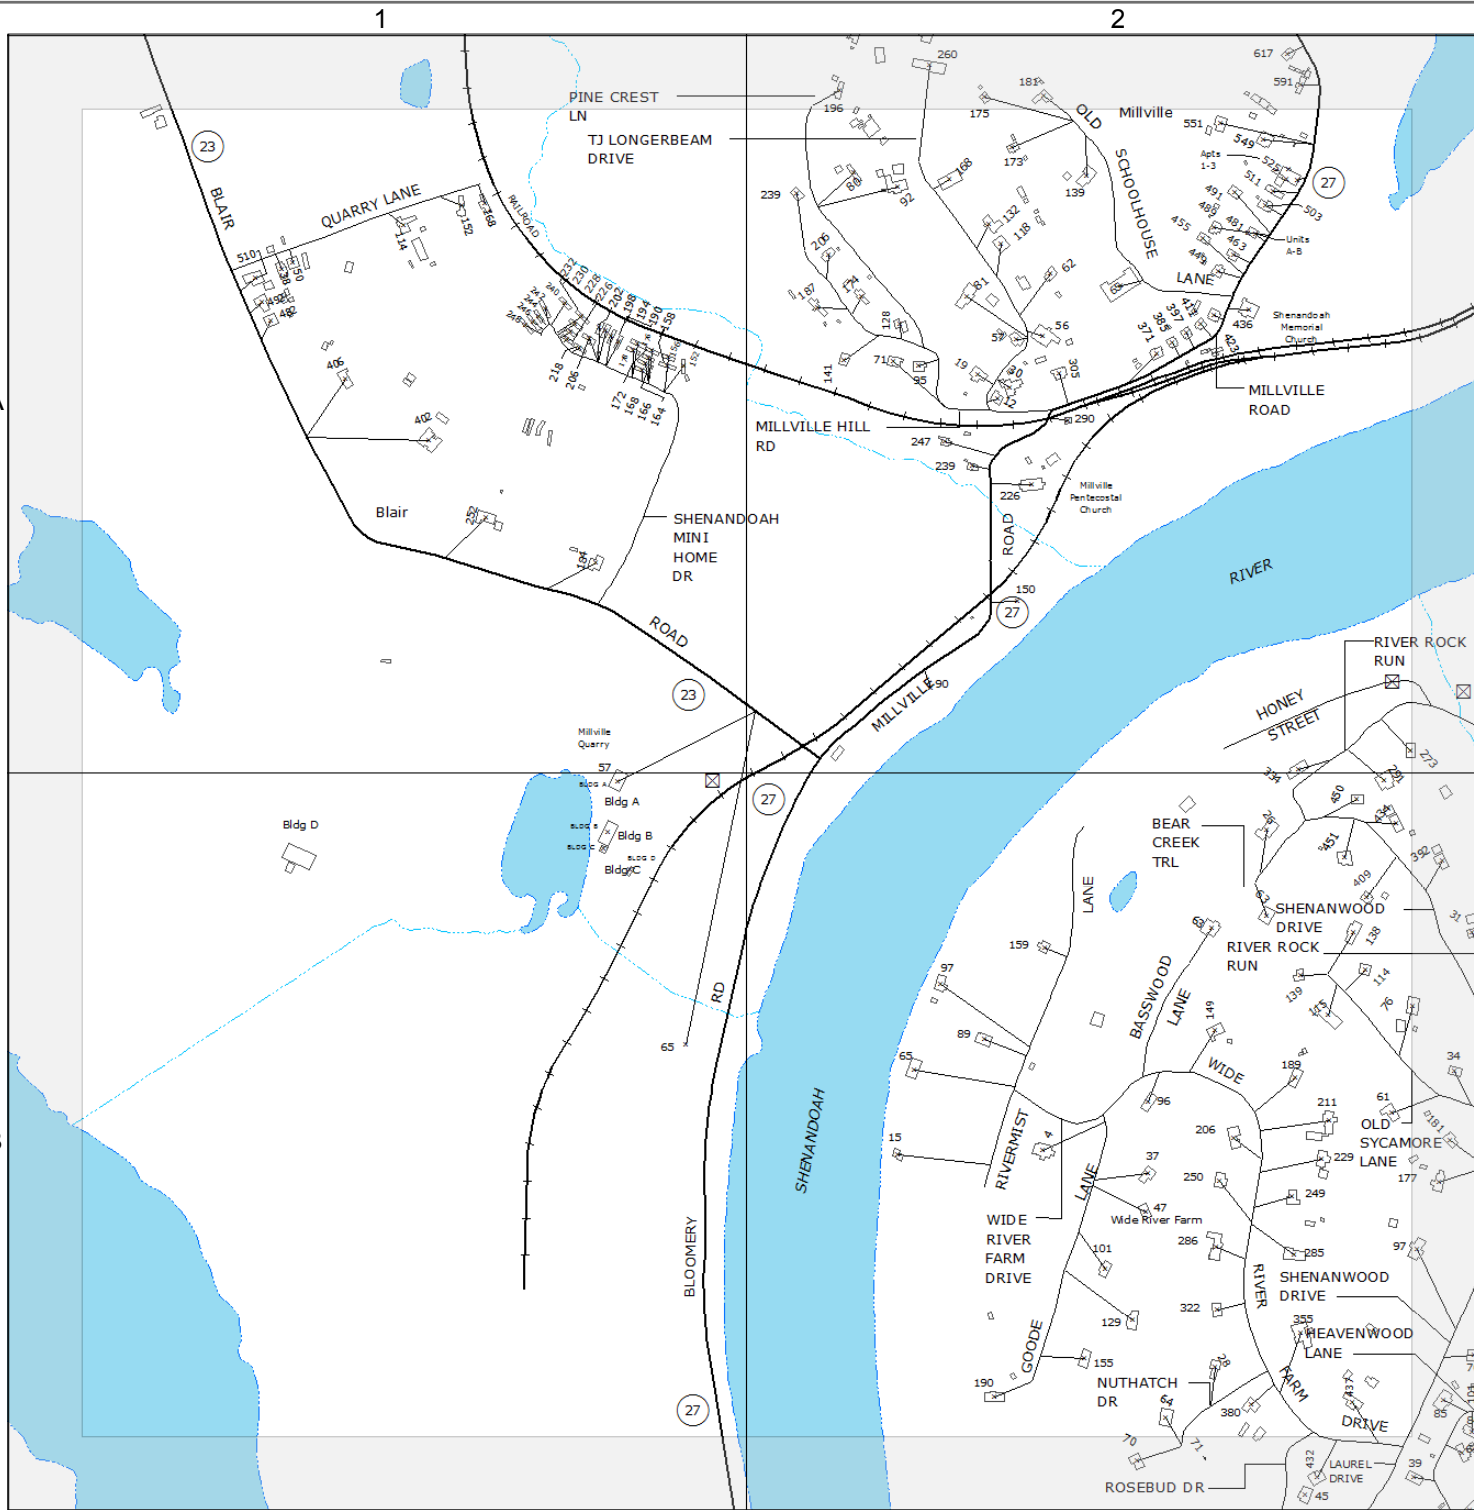

Printed: Feb 23, 2017

REVISION NOTES

MSAG Data Consultants, Inc.
Orange, Virginia 22960

NOTE:
SEE INSTRUCTION PAGE
FOR MAP SYMBOLS.

MAP LOCATION

MATCHING
INSERT SHEETS

-	-	-
-	49-3	49-4
-	-	58-2

9-1-1 PLANIMETRIC MAP OF
JEFFERSON
COUNTY
WEST VIRGINIA

49-3