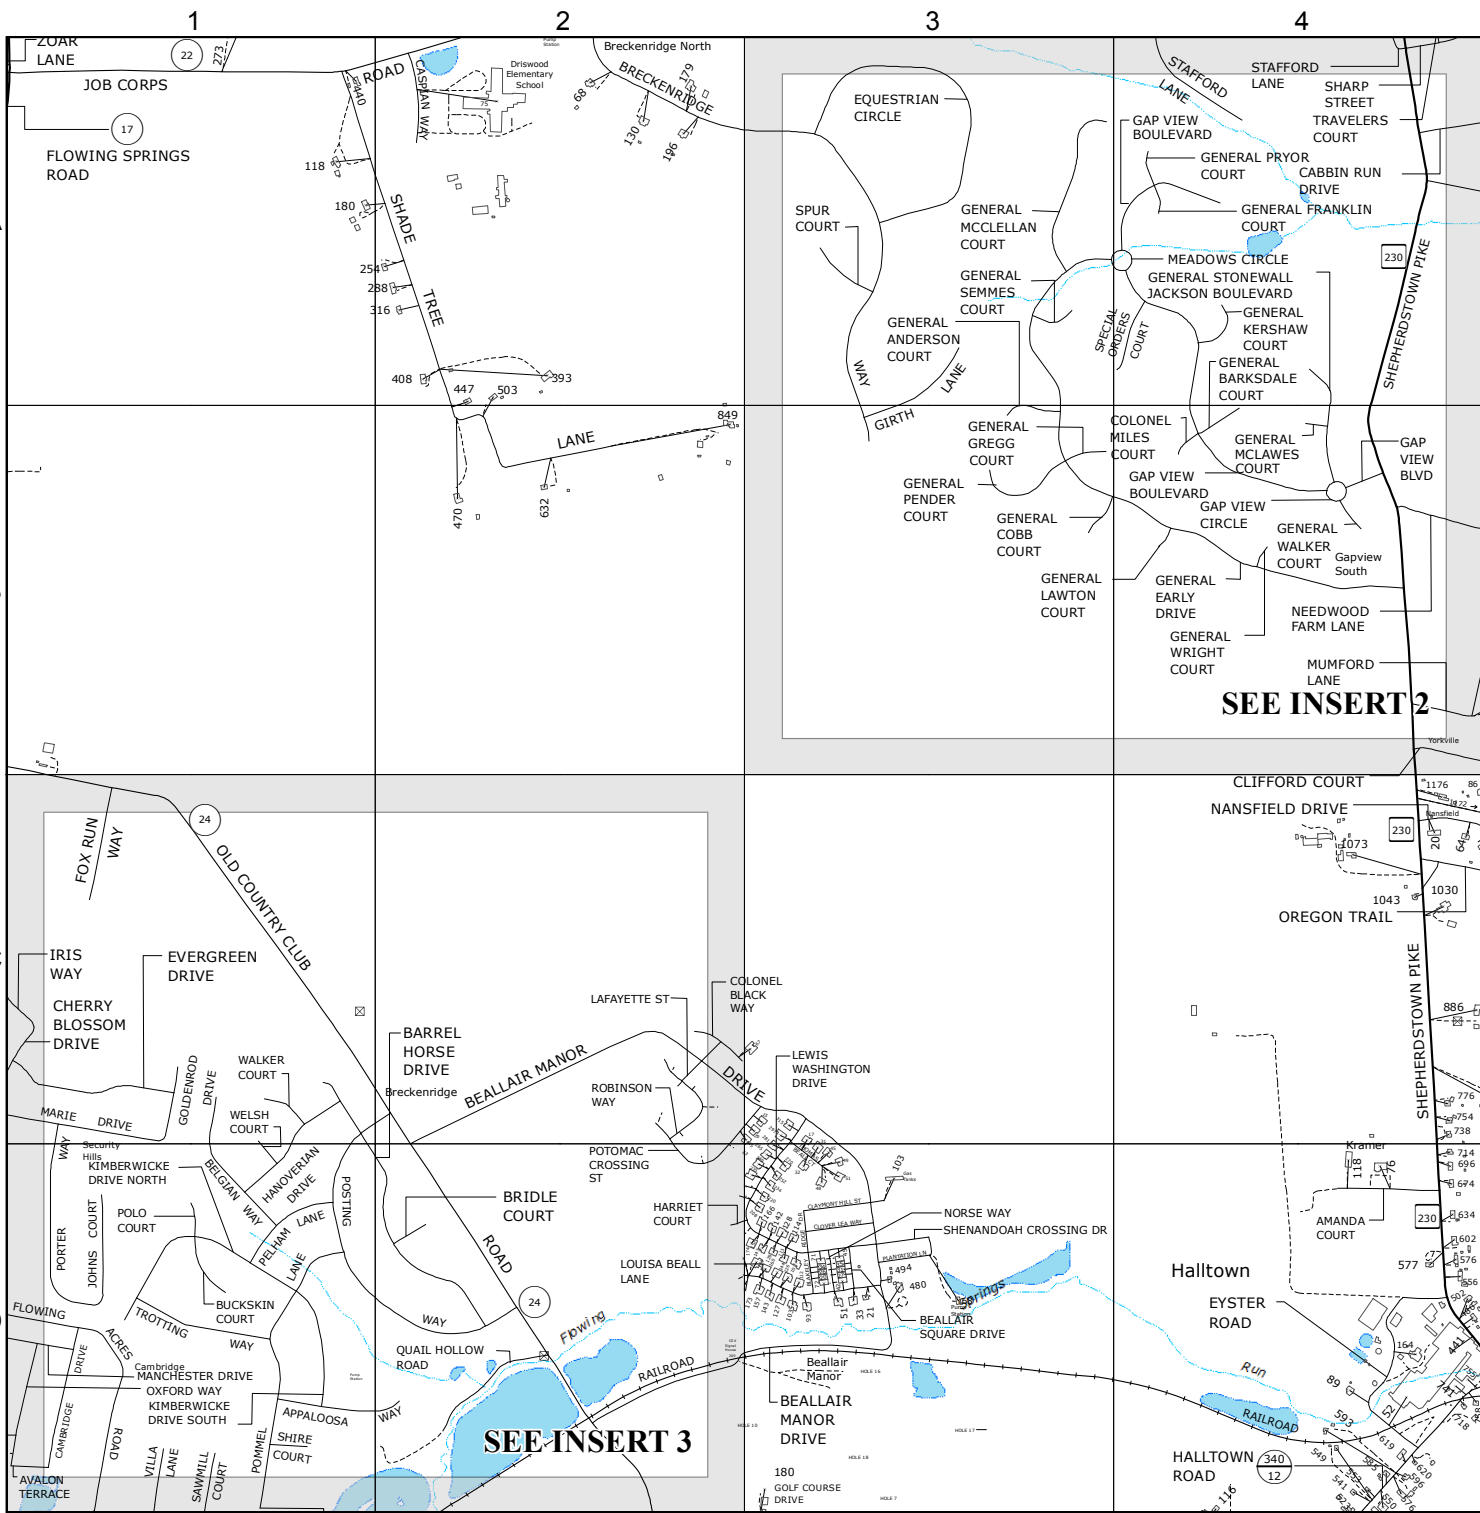

NOTE:
SEE INSTRUCTION PAGE
FOR MAP SYMBOLS.

MAP LOCATION

MATCHING SHEETS

29	30	31
37	38	39
47	48	49

N

9-1-1 PLANIMETRIC MAP OF
JEFFERSON
COUNTY
WEST VIRGINIA

Printed: Feb 23, 2017

REVISION NOTES