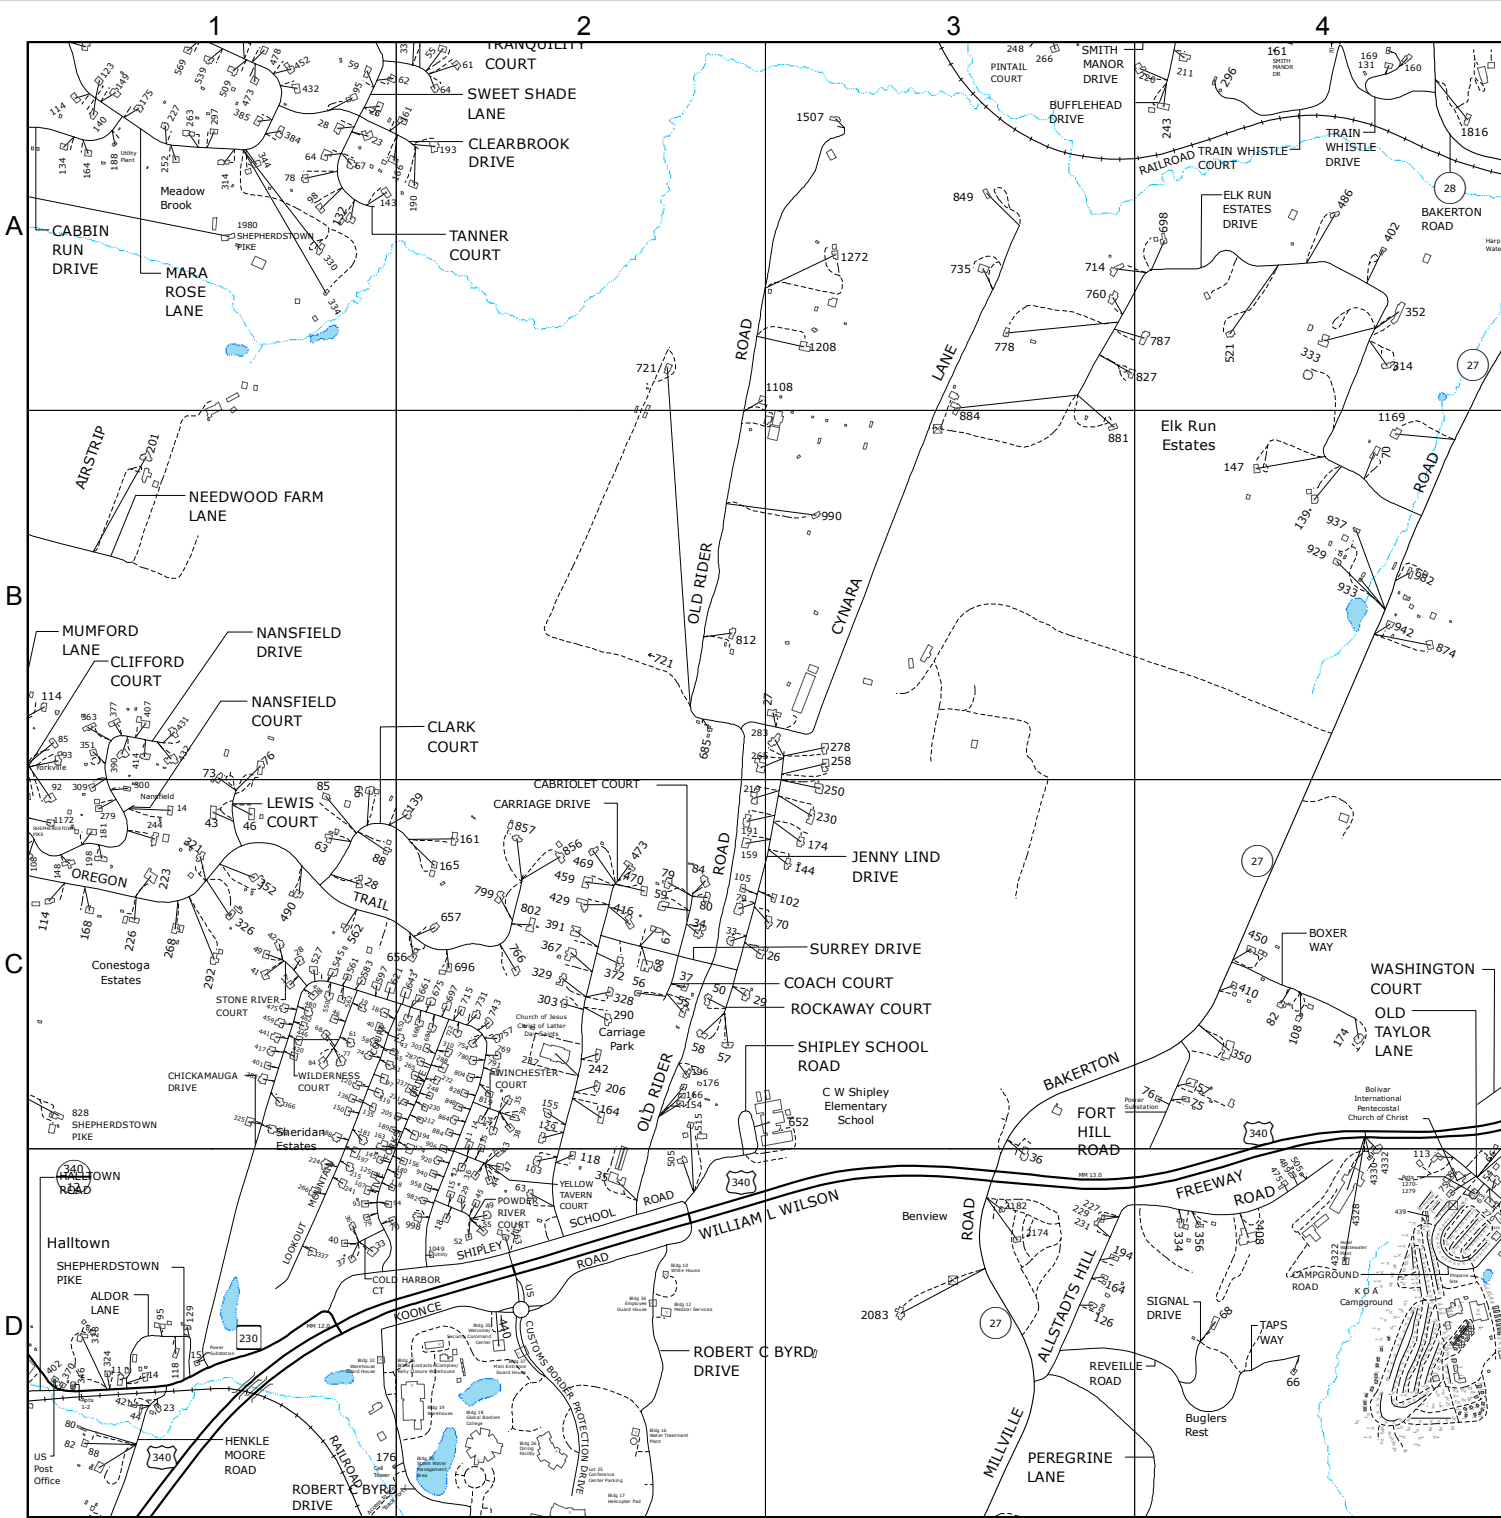

Printed: Feb 23, 2017

REVISION NOTES

MSAG Data Consultants, Inc.
Orange, Virginia 22960

NOTE:
SEE INSTRUCTION PAGE
FOR MAP SYMBOLS.