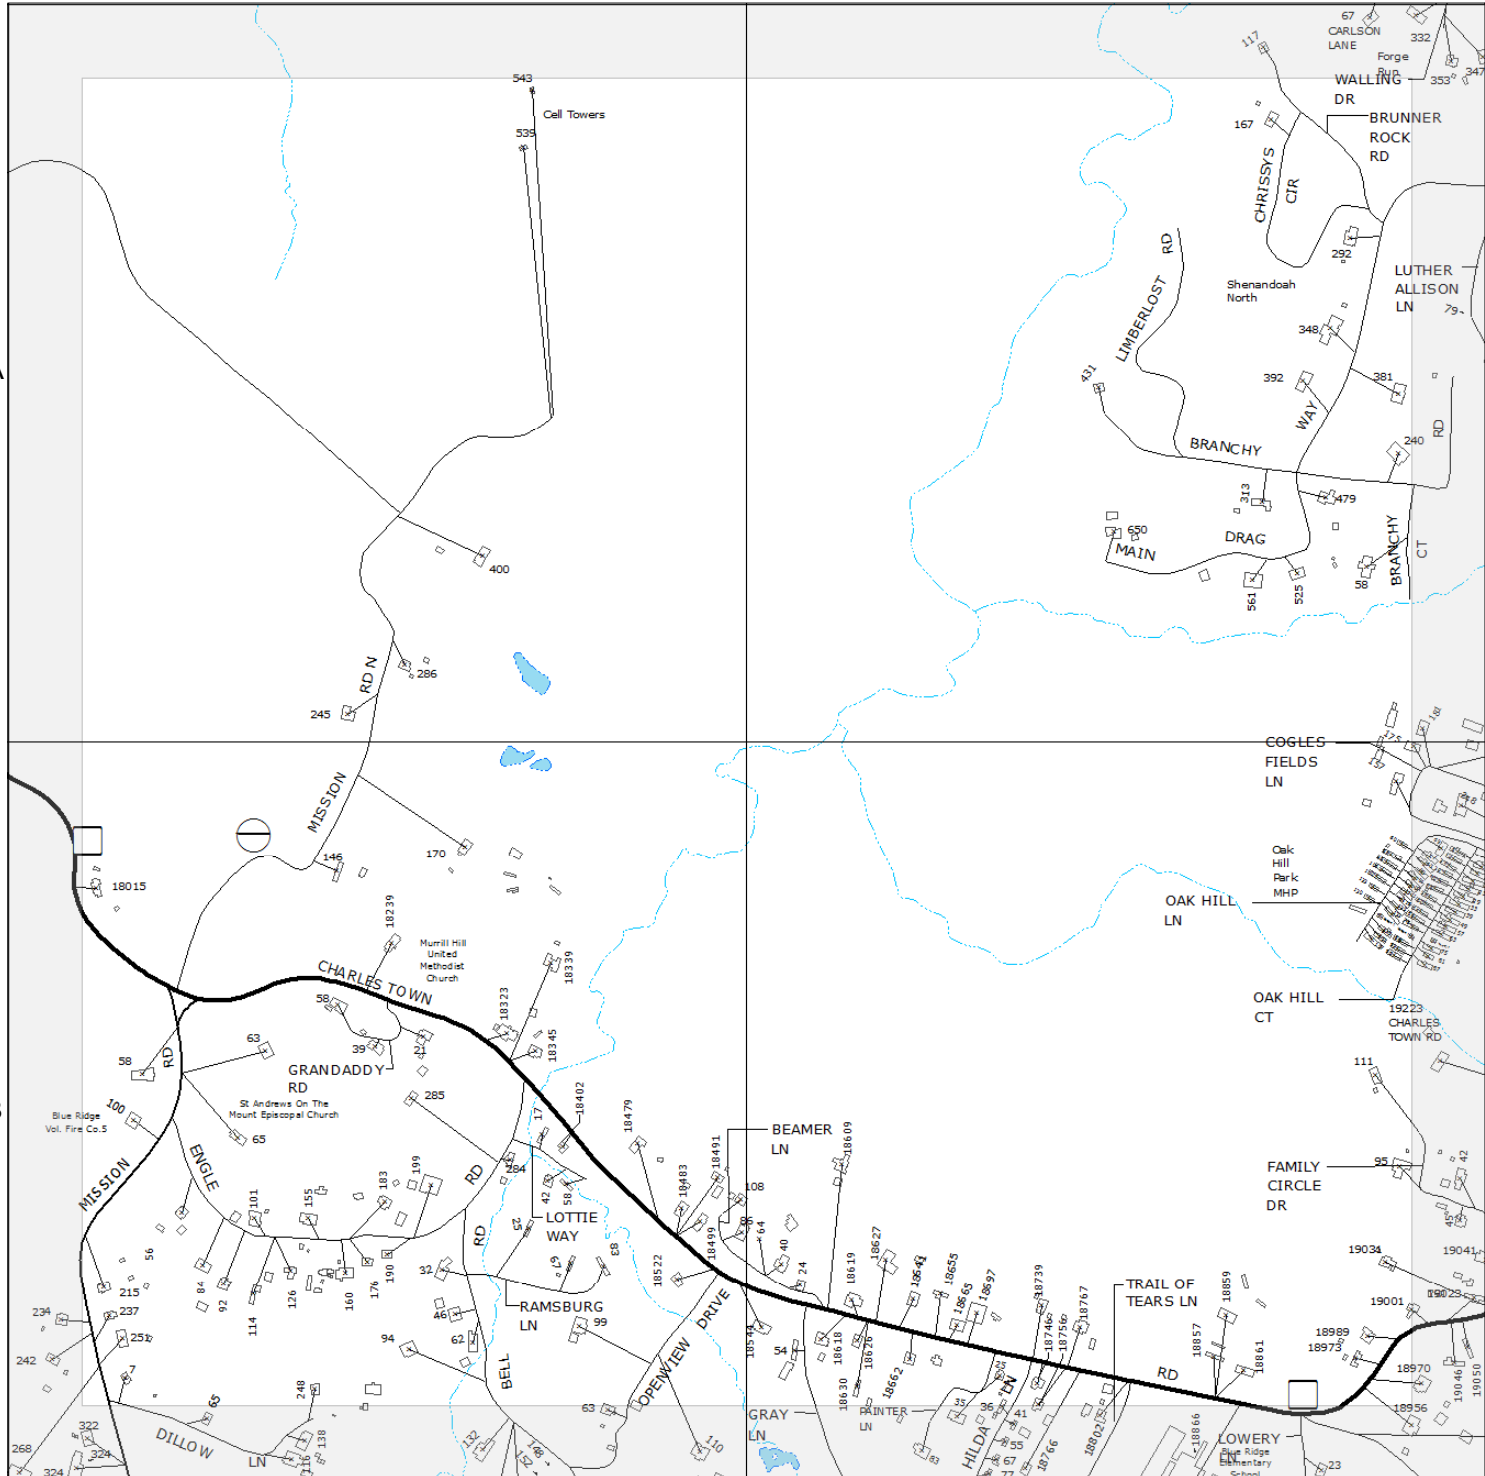

MAP LOCATION

MATCHING SHEETS

57	58	59
66	67	-
73	74	-

N

9-1-1 PLANIMETRIC MAP OF
JEFFERSON
COUNTY
WEST VIRGINIA

67

Printed: Feb 23, 2017

REVISION NOTES