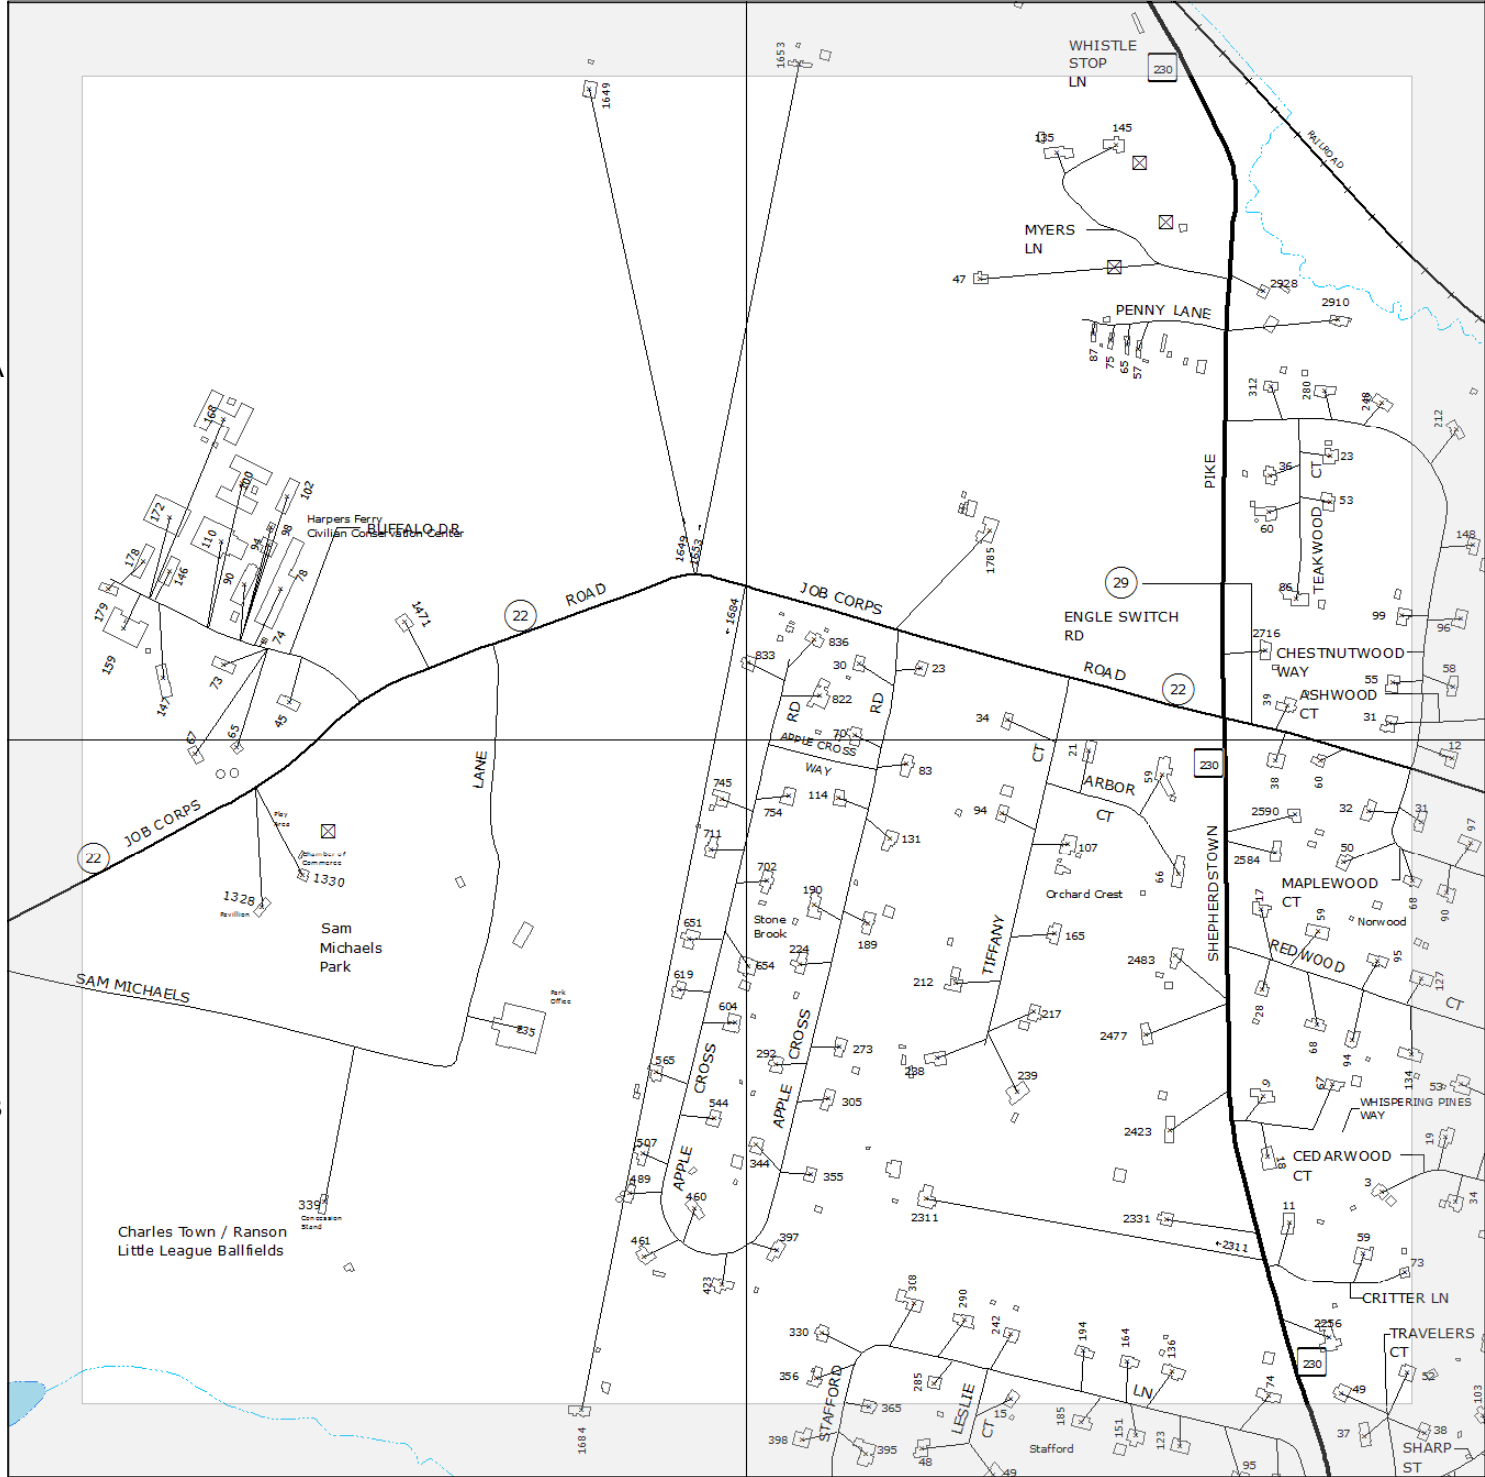

NOTE:
SEE INSTRUCTION PAGE
FOR MAP SYMBOLS.

MAP LOCATION

MATCHING
INSERT SHEETS

-	-	-
-	30-4	31-3
-	38-2	-

N

9-1-1 PLANIMETRIC MAP OF
JEFFERSON
COUNTY
WEST VIRGINIA

30-4

A

B

1

2