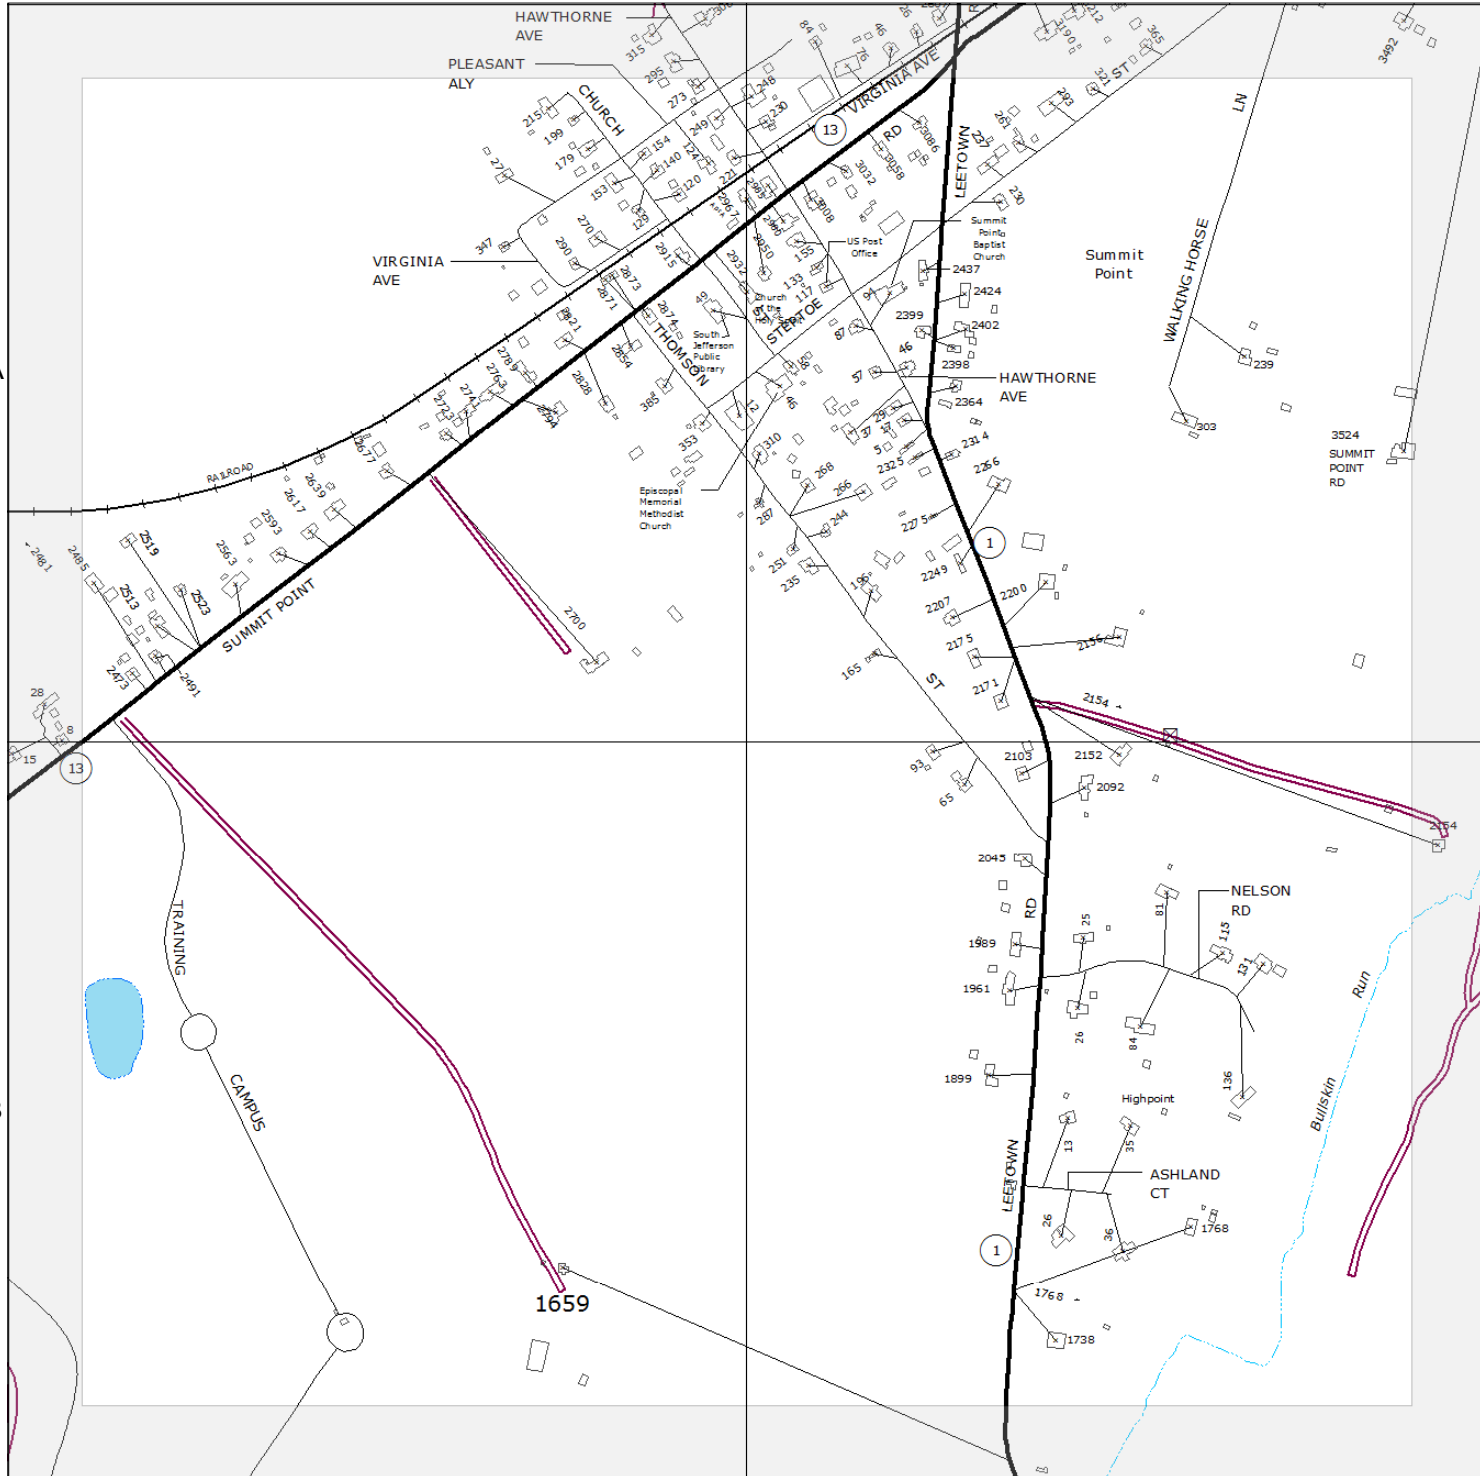

MAP LOCATION

MATCHING SHEETS

52	53	54
61	62	63
68	69	70

9-1-1 PLANIMETRIC MAP OF
JEFFERSON
COUNTY
WEST VIRGINIA

Printed: Feb 23, 2017

REVISION NOTES

MSAG Data Consultants, Inc.
Orange, Virginia 22960

NOTE:
SEE INSTRUCTION PAGE
FOR MAP SYMBOLS.