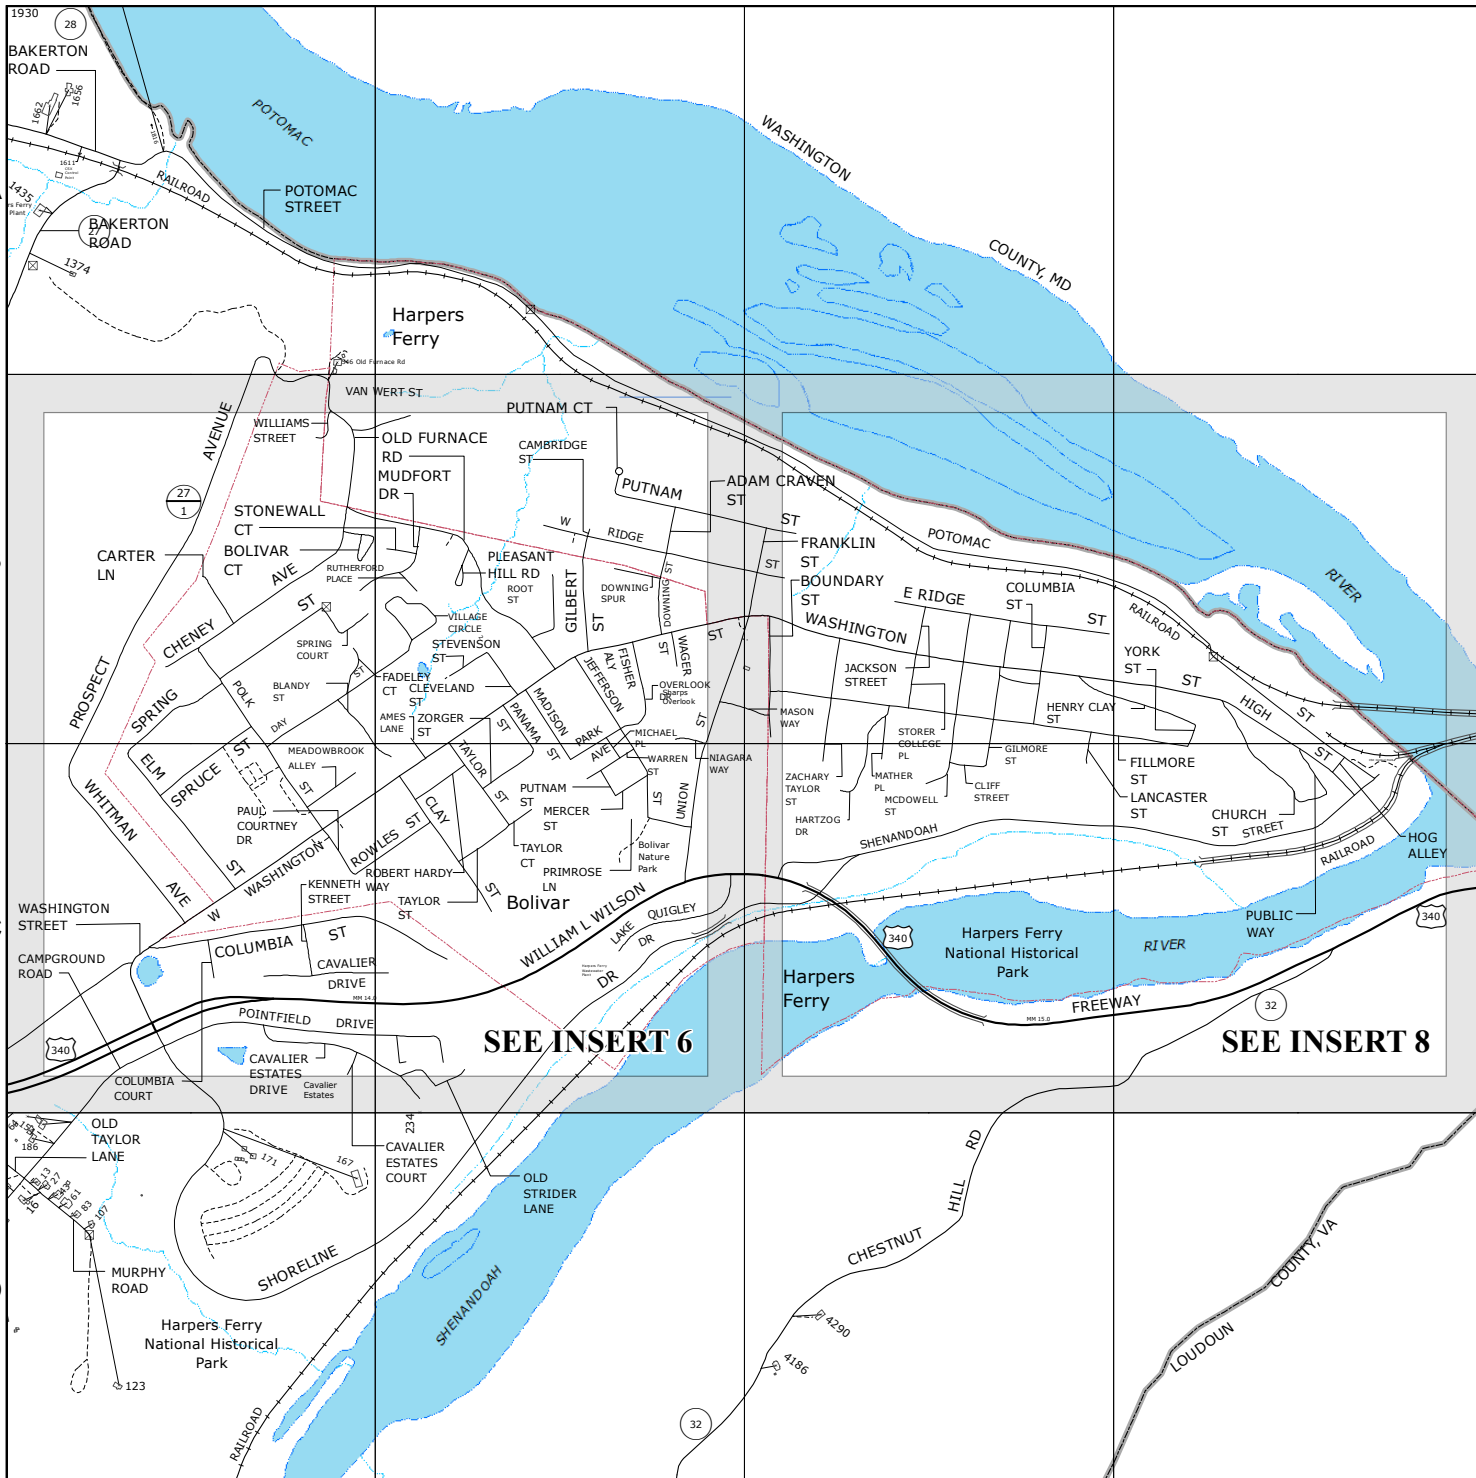

39

NOTE:
SEE INSTRUCTION PAGE
FOR MAP SYMBOLS.

MAP LOCATION

MATCHING SHEETS

31	32	-
39	40	41
49	50	-

N

9-1-1 PLANIMETRIC MAP OF
JEFFERSON
COUNTY
WEST VIRGINIA

40