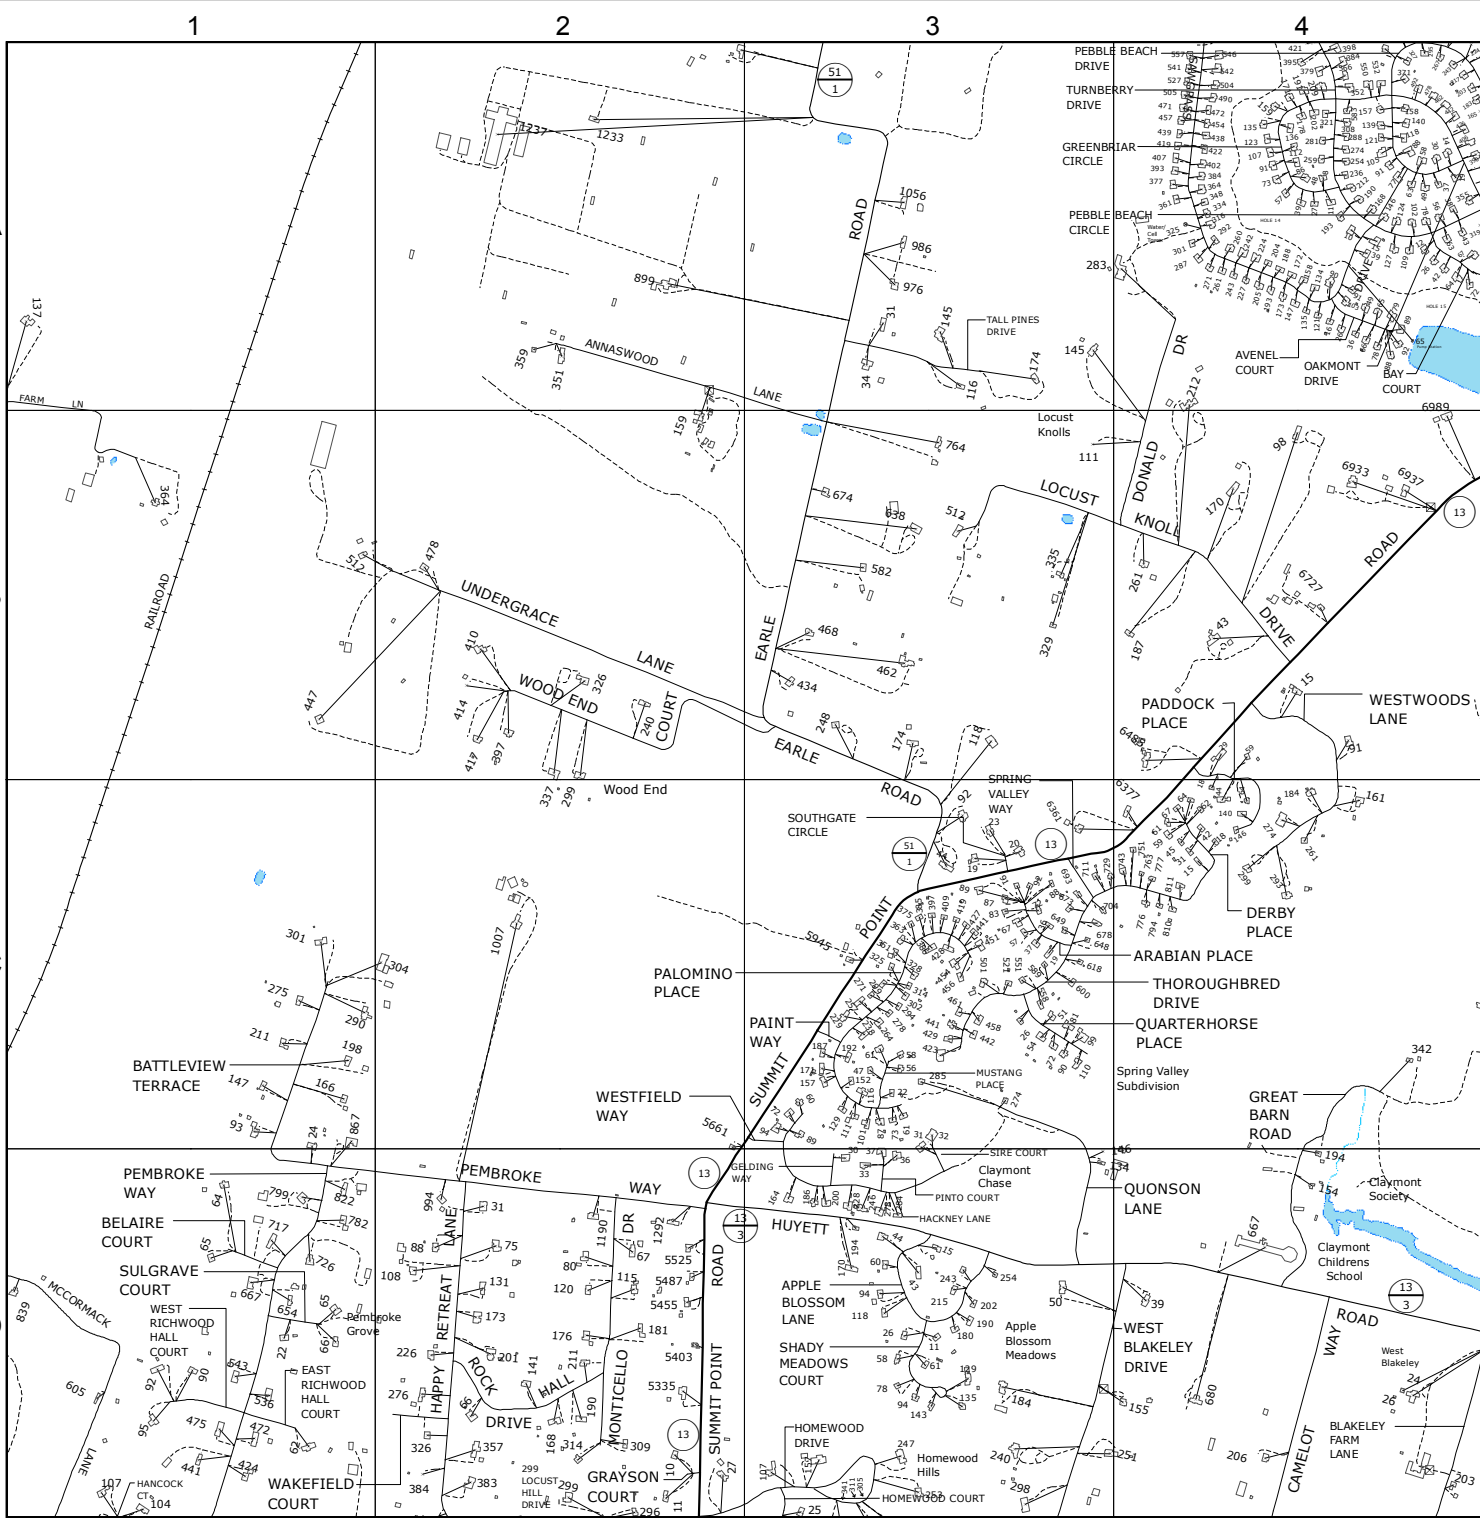

Printed: Feb 23, 2017
REVISION NOTES
MSAG Data Consultants, Inc.
Orange, Virginia 22960

NOTE:
SEE INSTRUCTION PAGE
FOR MAP SYMBOLS.