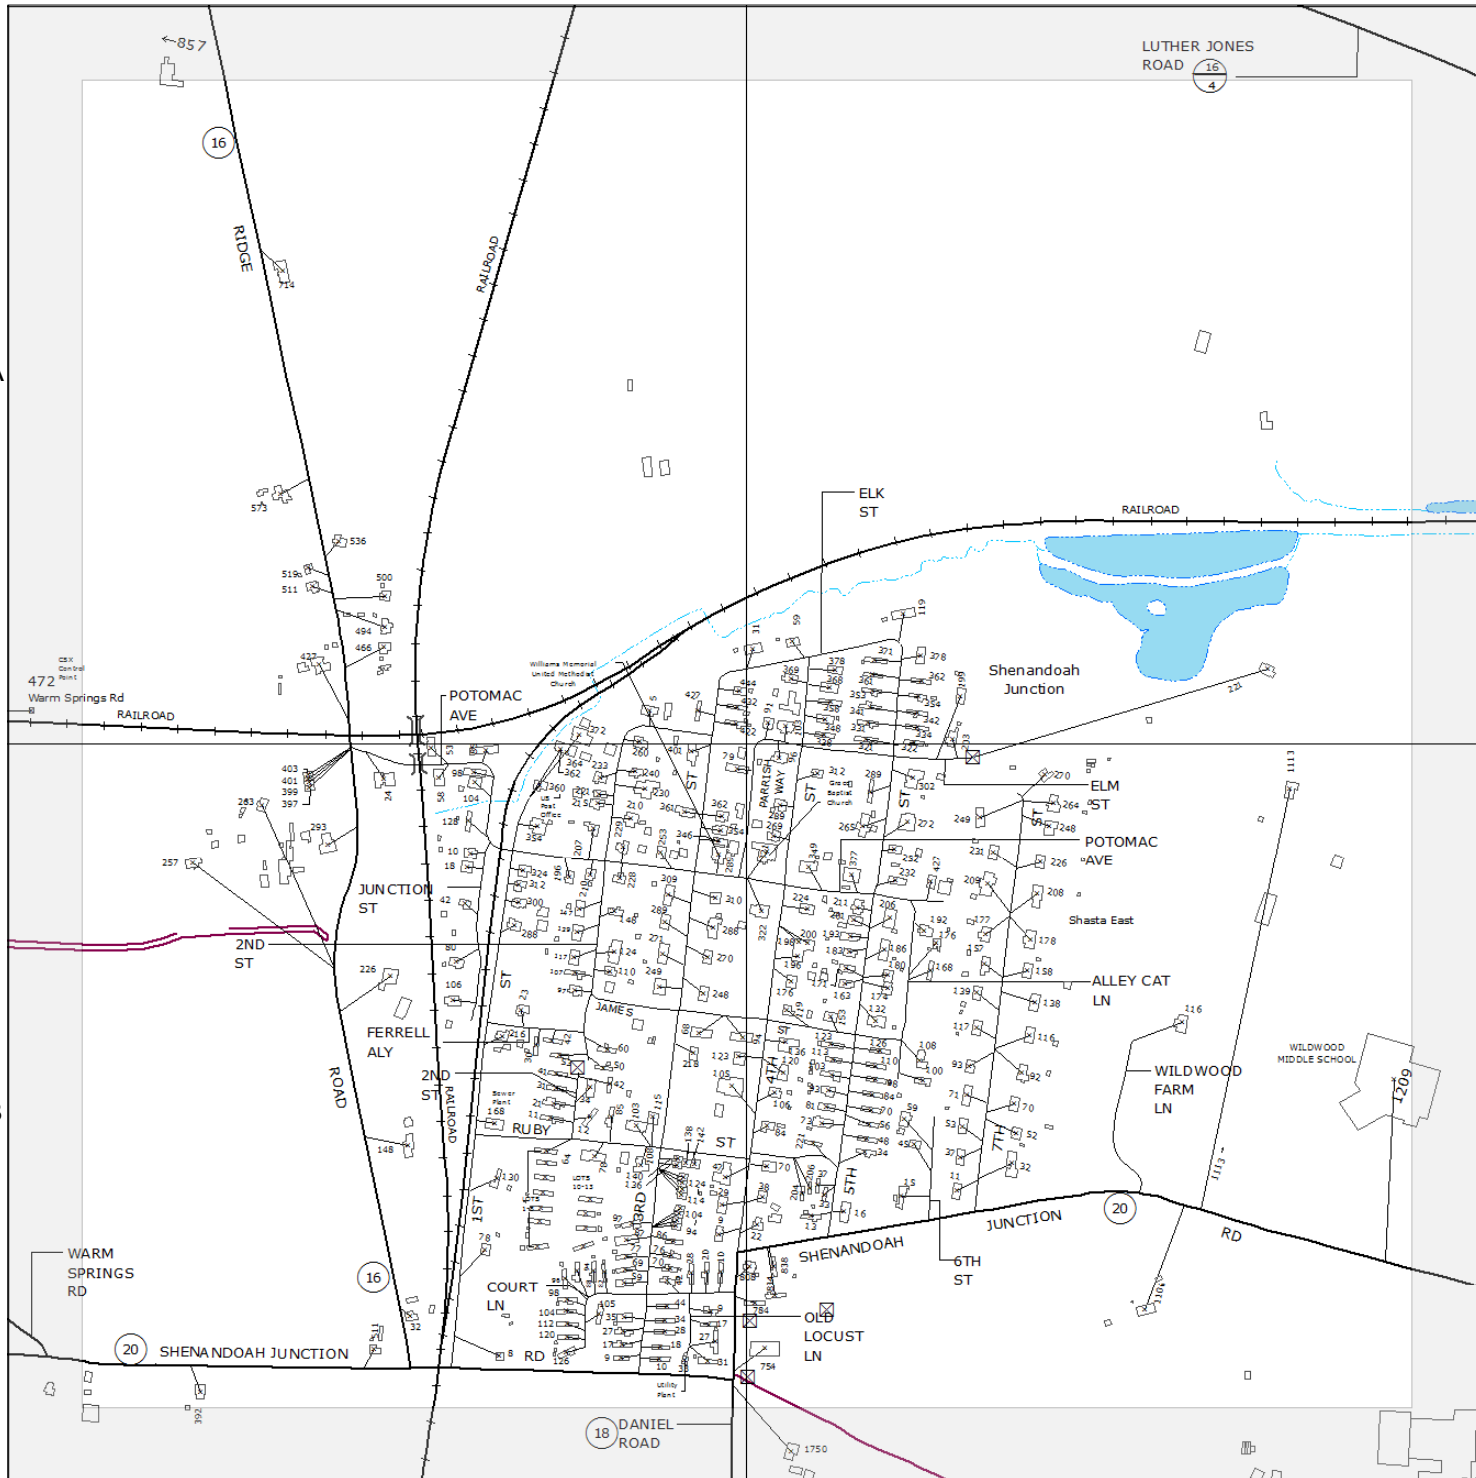

Printed: Feb 23, 2017

REVISION NOTES

MSAG Data Consultants, Inc.
Orange, Virginia 22960

NOTE:
SEE INSTRUCTION PAGE
FOR MAP SYMBOLS.