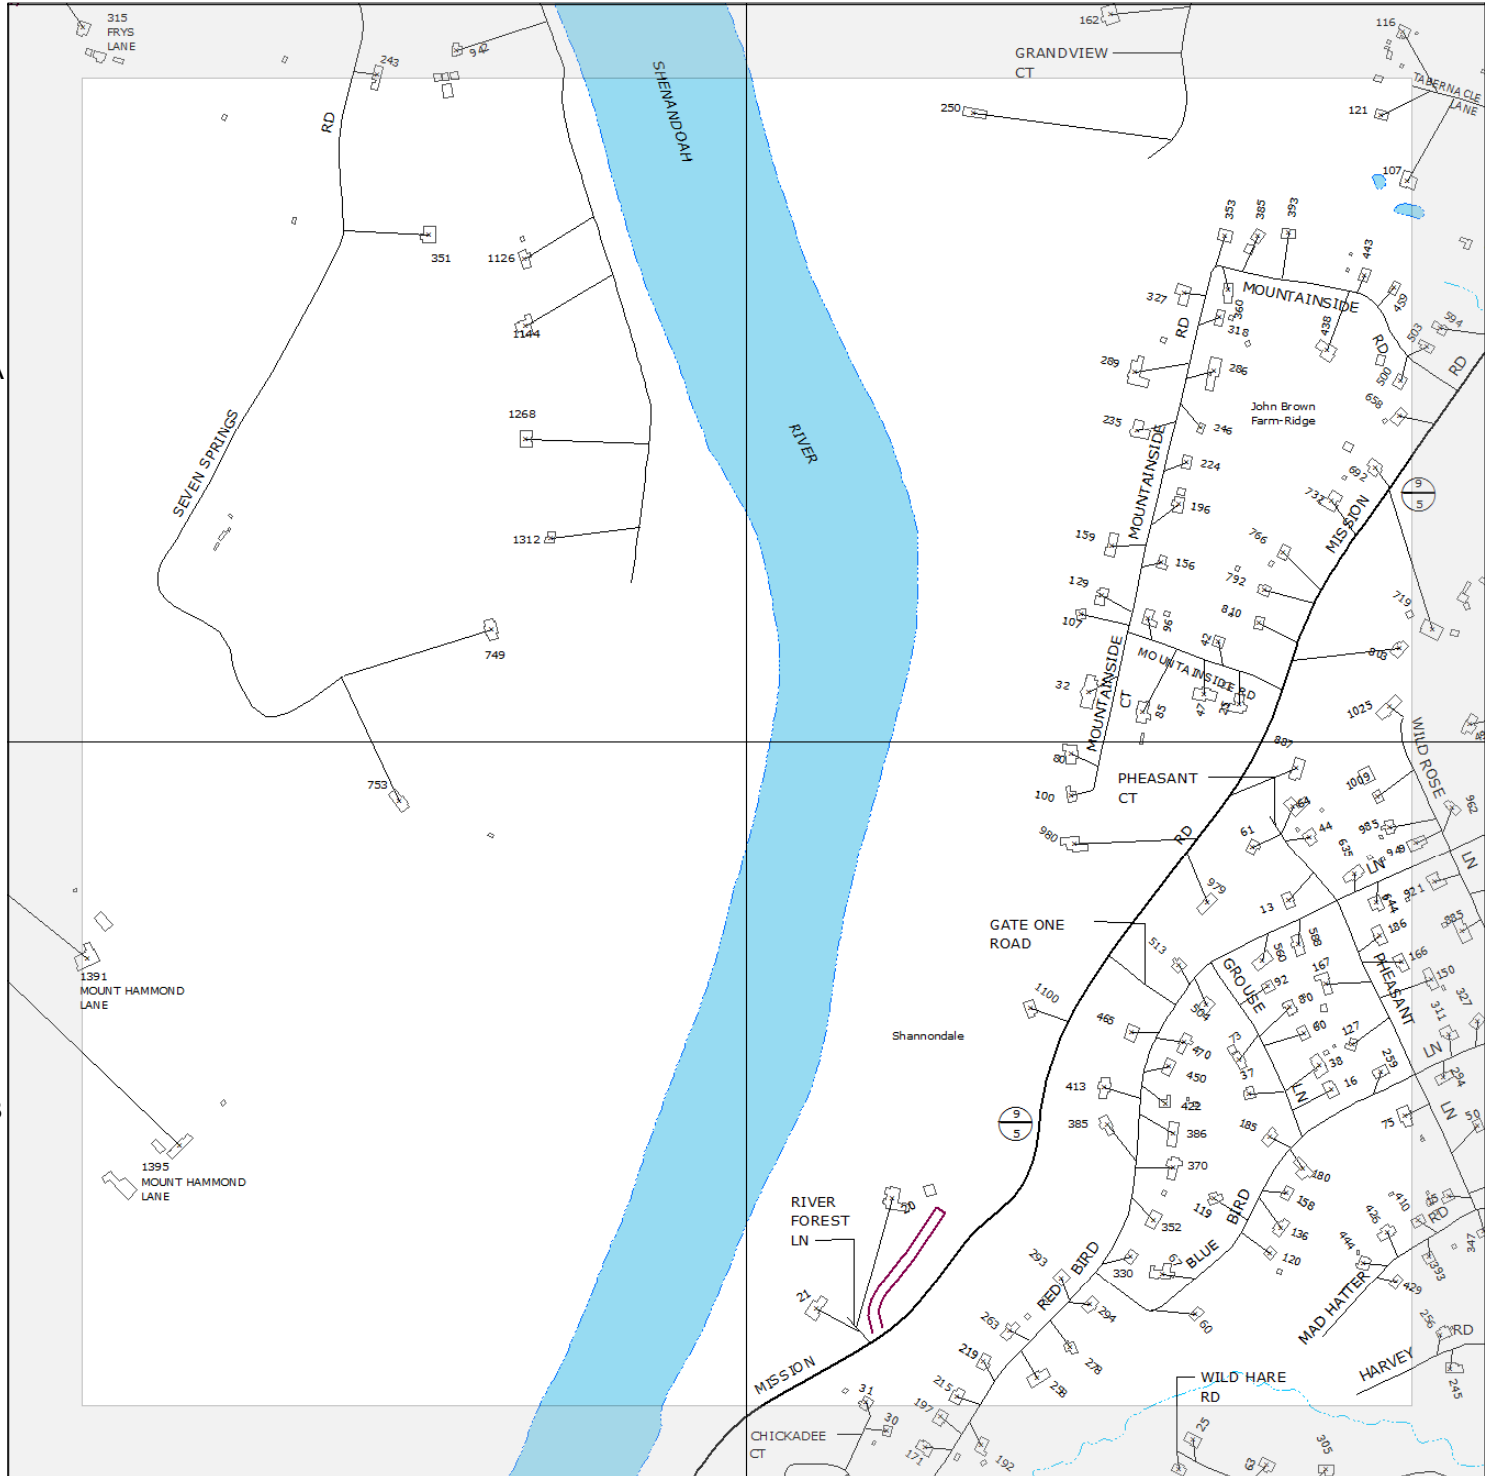

Printed: Feb 23, 2017

REVISION NOTES

MSAG Data Consultants, Inc.
Orange, Virginia 22960

NOTE:
SEE INSTRUCTION PAGE
FOR MAP SYMBOLS.