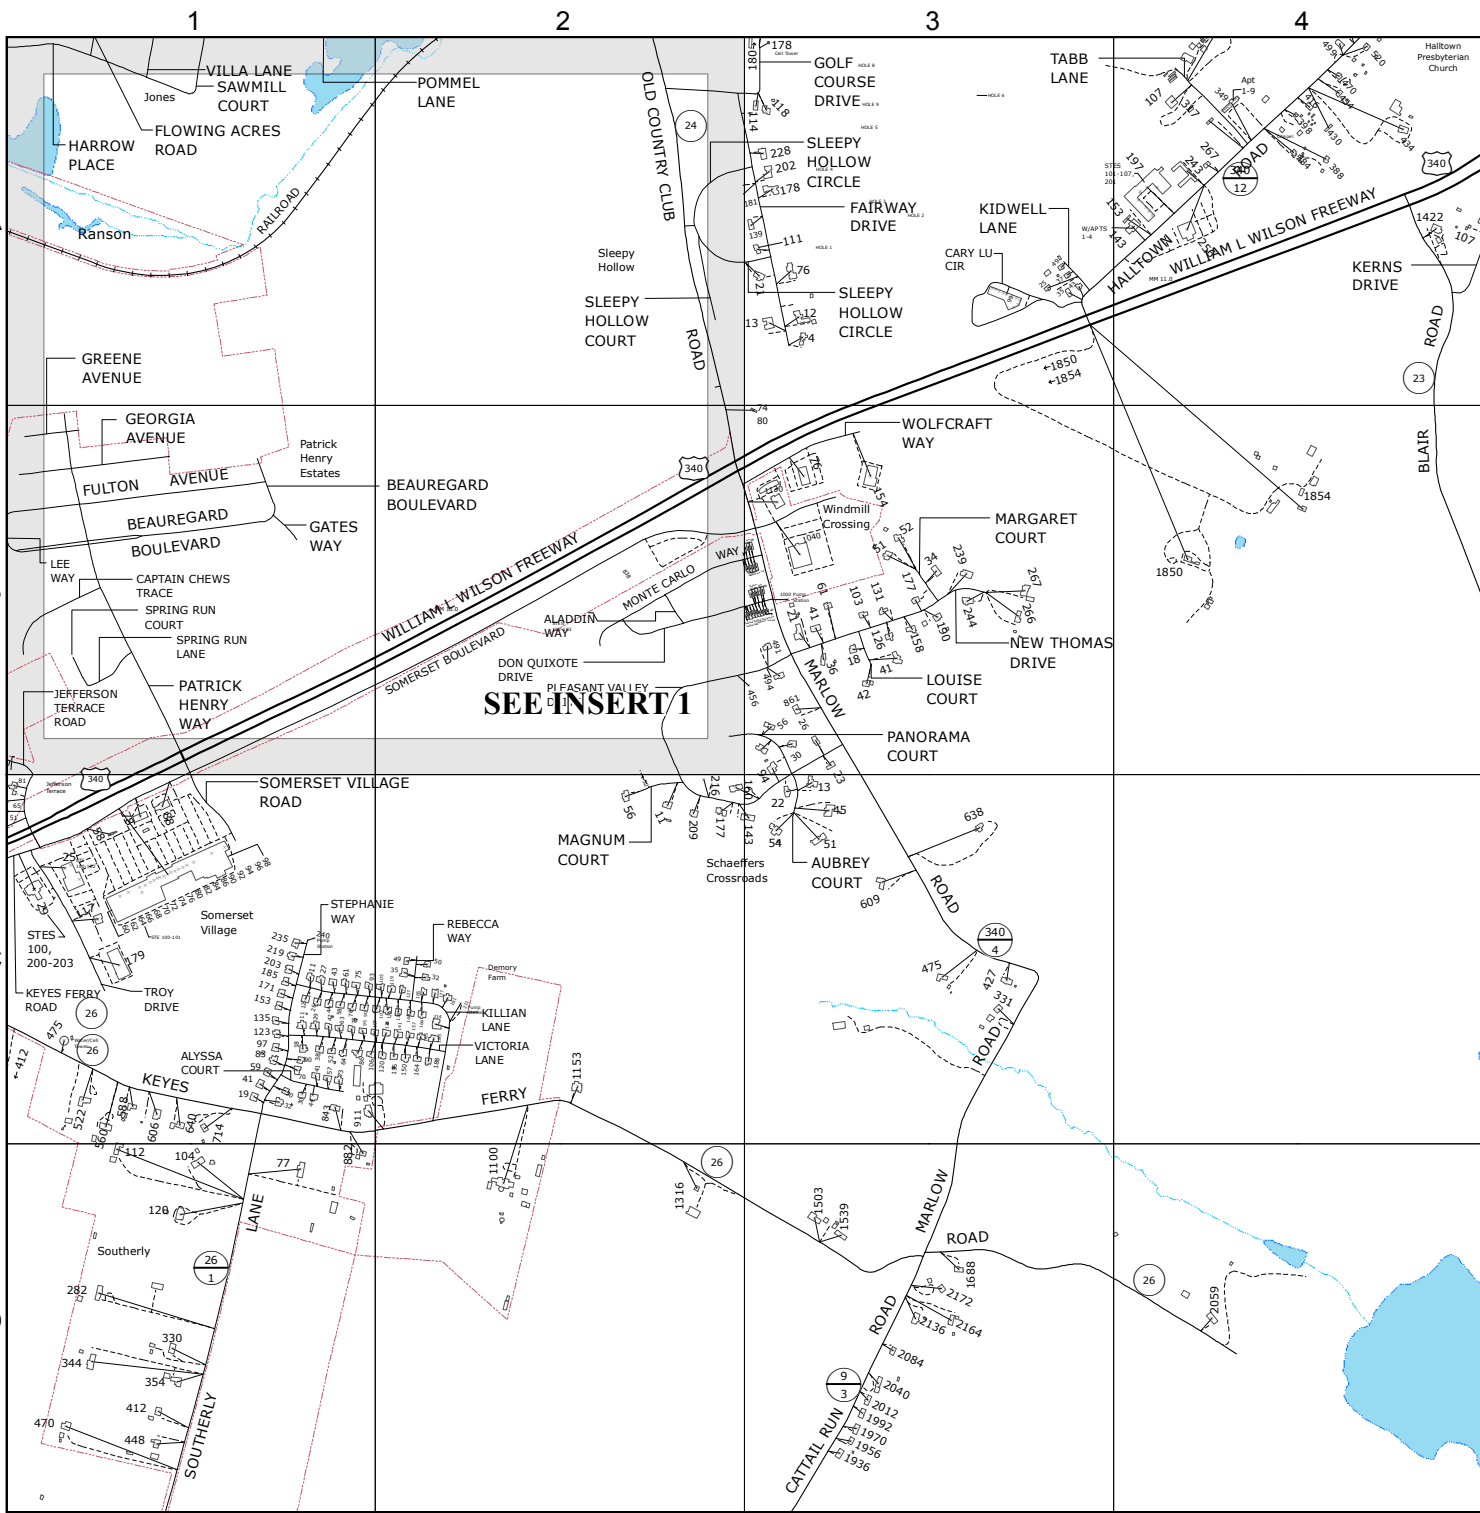

NOTE:
SEE INSTRUCTION PAGE
FOR MAP SYMBOLS.

MAP LOCATION

MATCHING
INSERT SHEETS

47-1	47-2	48-1
47-3	47-4	-
56-1	56-2	-

9-1-1 PLANIMETRIC MAP OF
JEFFERSON
COUNTY
WEST VIRGINIA

47-4

Printed: Feb 23, 2017

REVISION NOTES