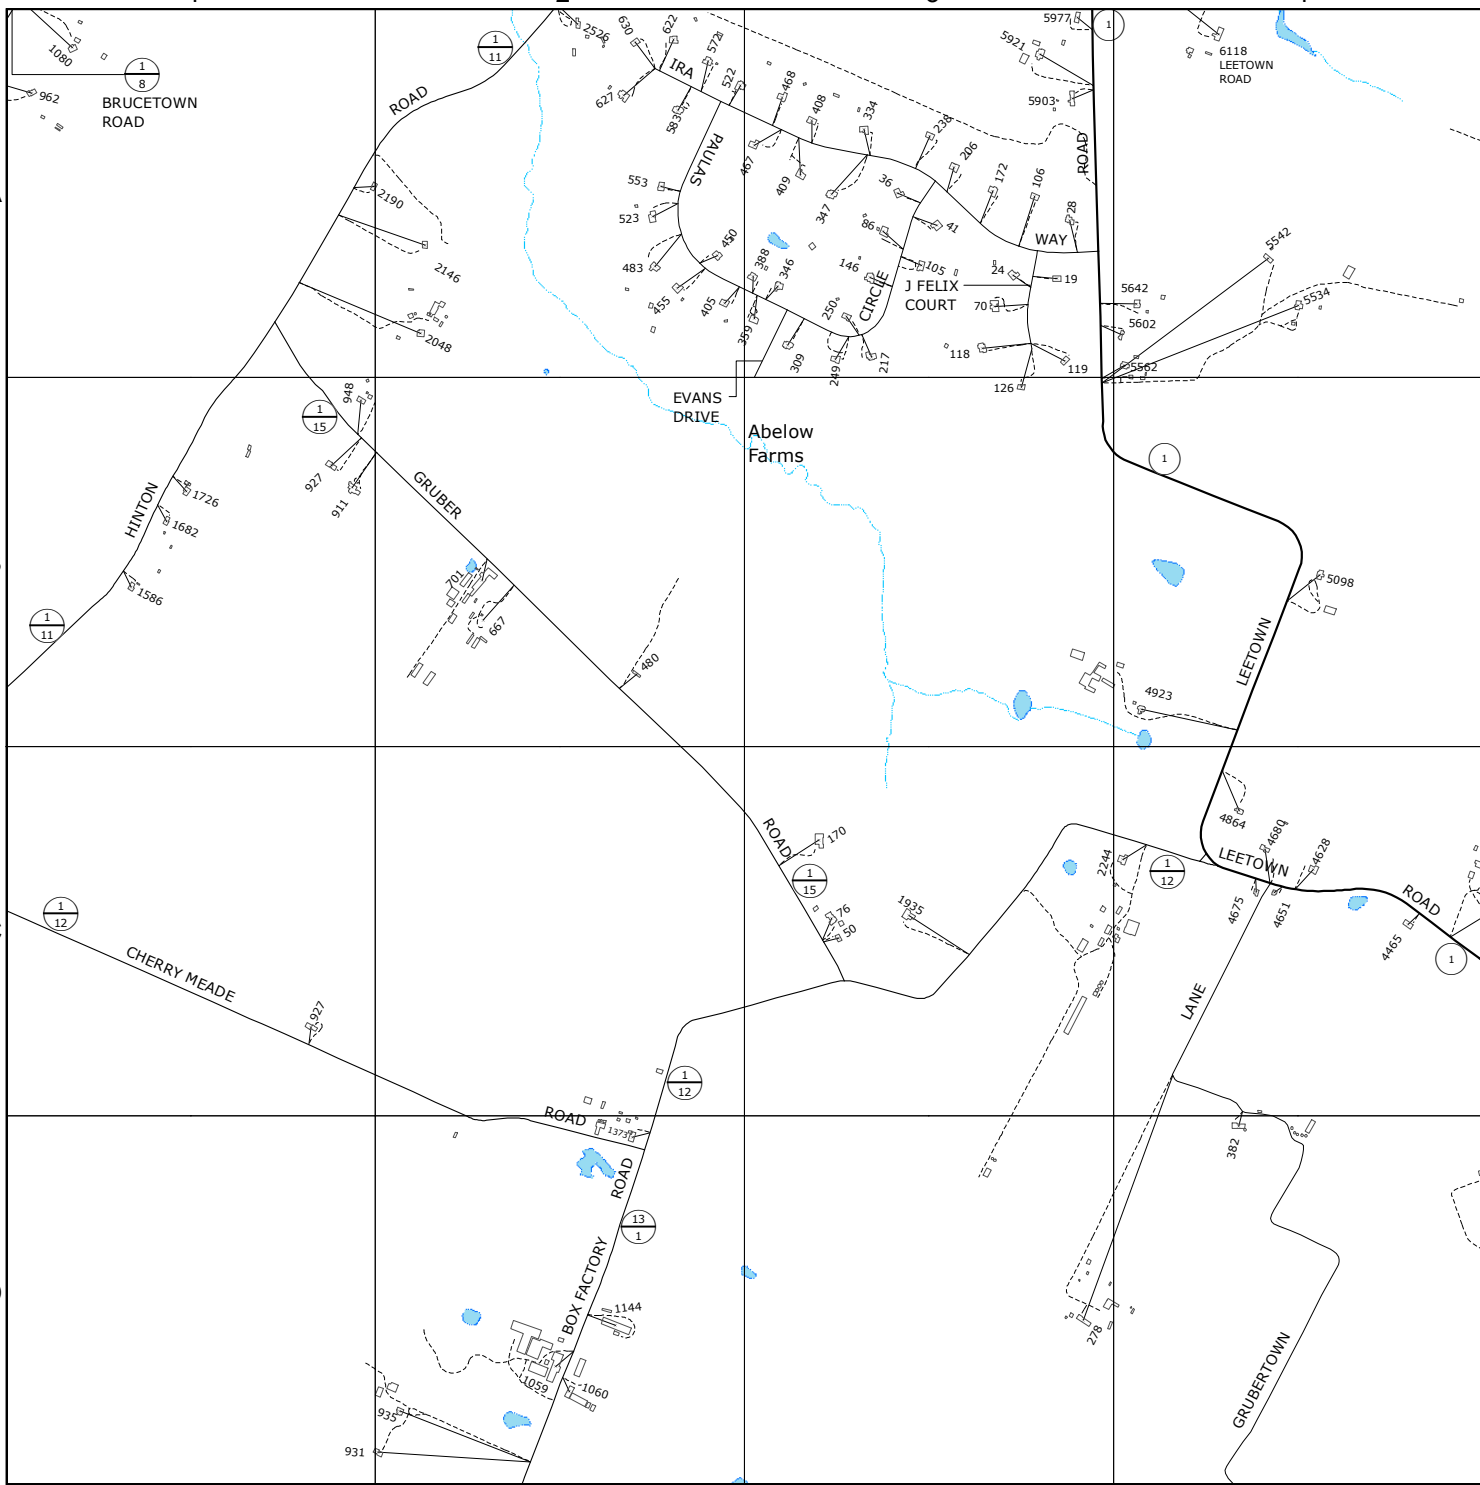

1 2 3 4

A
B
C
D

Printed: Feb 23, 2017

REVISION NOTES

MSAG Data Consultants, Inc.
Orange, Virginia 22960

NOTE:
SEE INSTRUCTION PAGE
FOR MAP SYMBOLS.

MAP LOCATION

MATCHING SHEETS

42	43	44
51	52	53
60	61	62

9-1-1 PLANIMETRIC MAP OF
JEFFERSON
COUNTY
WEST VIRGINIA

52