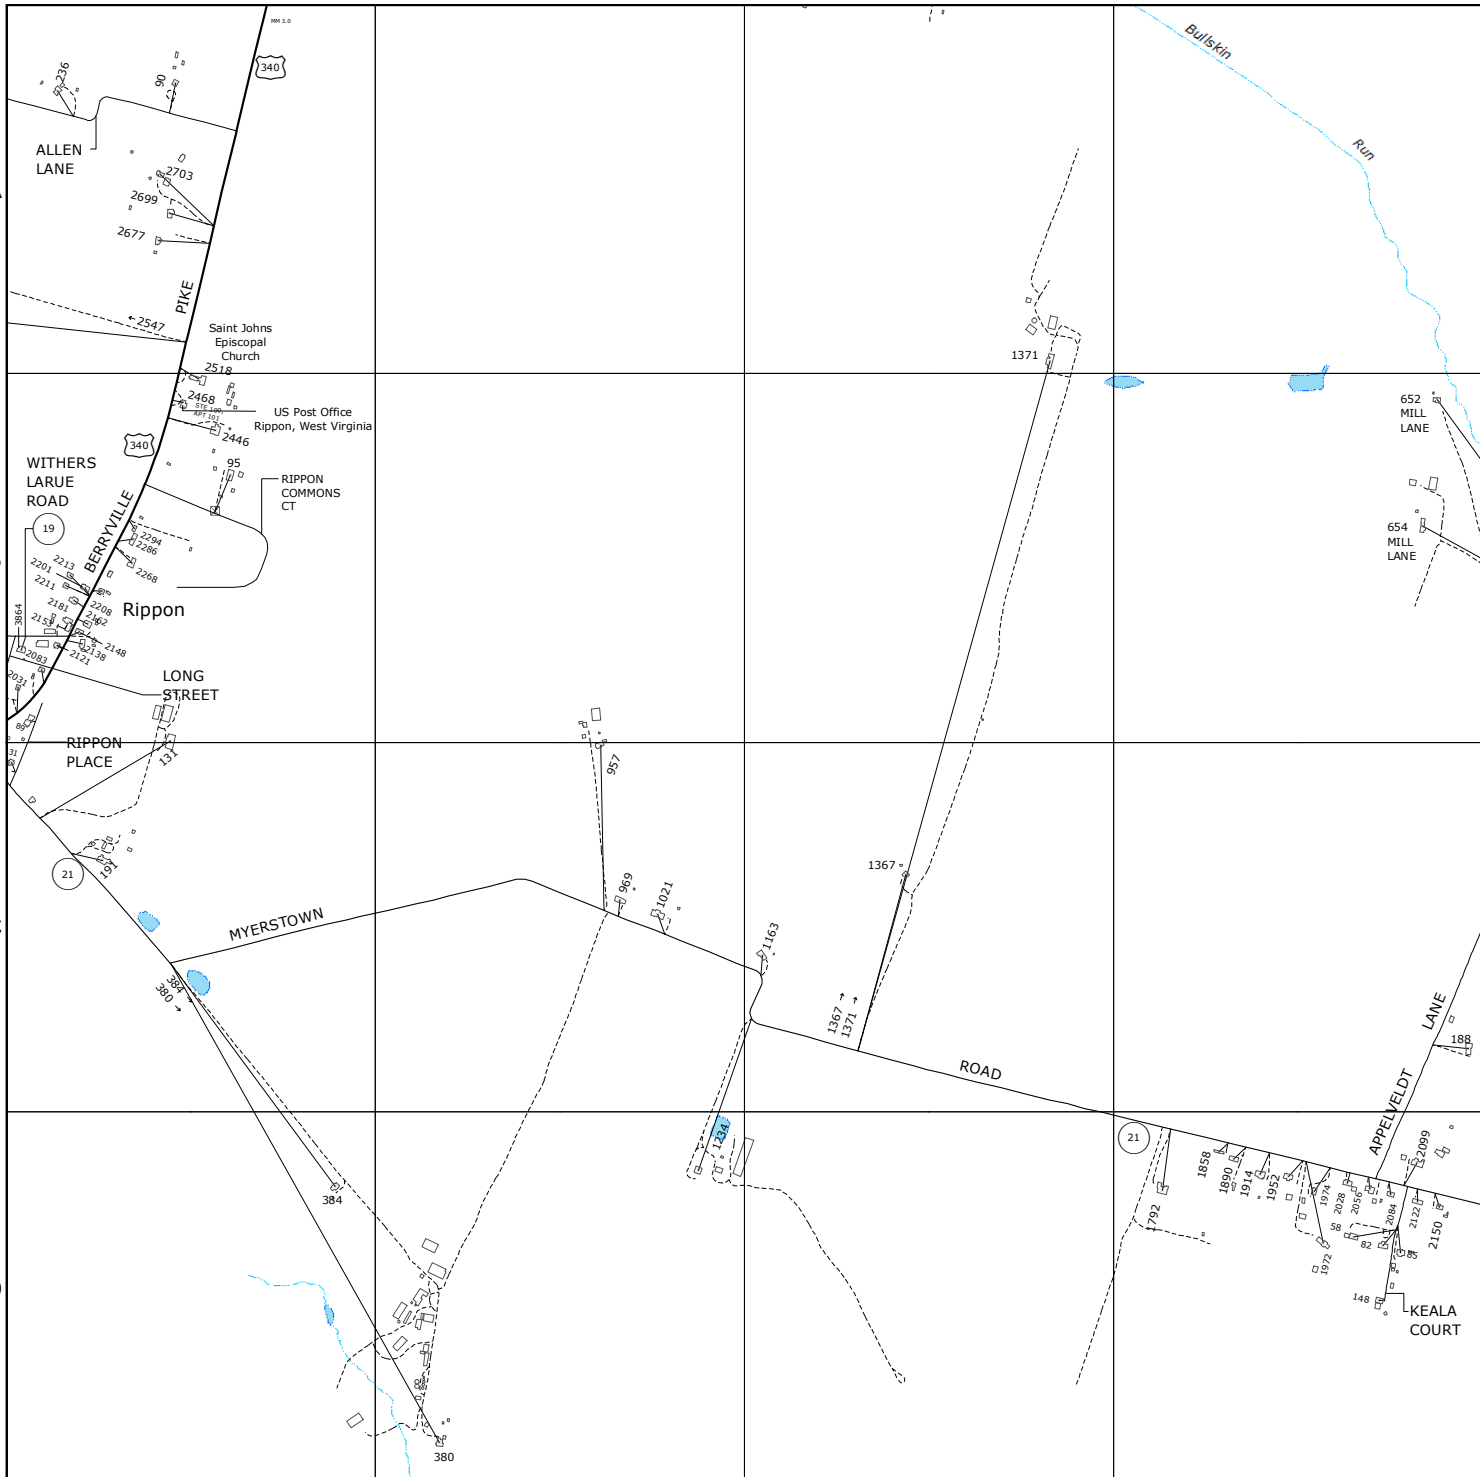

1

2

3

4

A

B

C

D

Printed: Feb 23, 2017

REVISION NOTES

MSAG Data Consultants, Inc.
Orange, Virginia 22960

NOTE:
SEE INSTRUCTION PAGE
FOR MAP SYMBOLS.

MAP LOCATION

MATCHING SHEETS

63	64	65
70	71	72
75	76	77

9-1-1 PLANIMETRIC MAP OF
JEFFERSON
COUNTY
WEST VIRGINIA

71