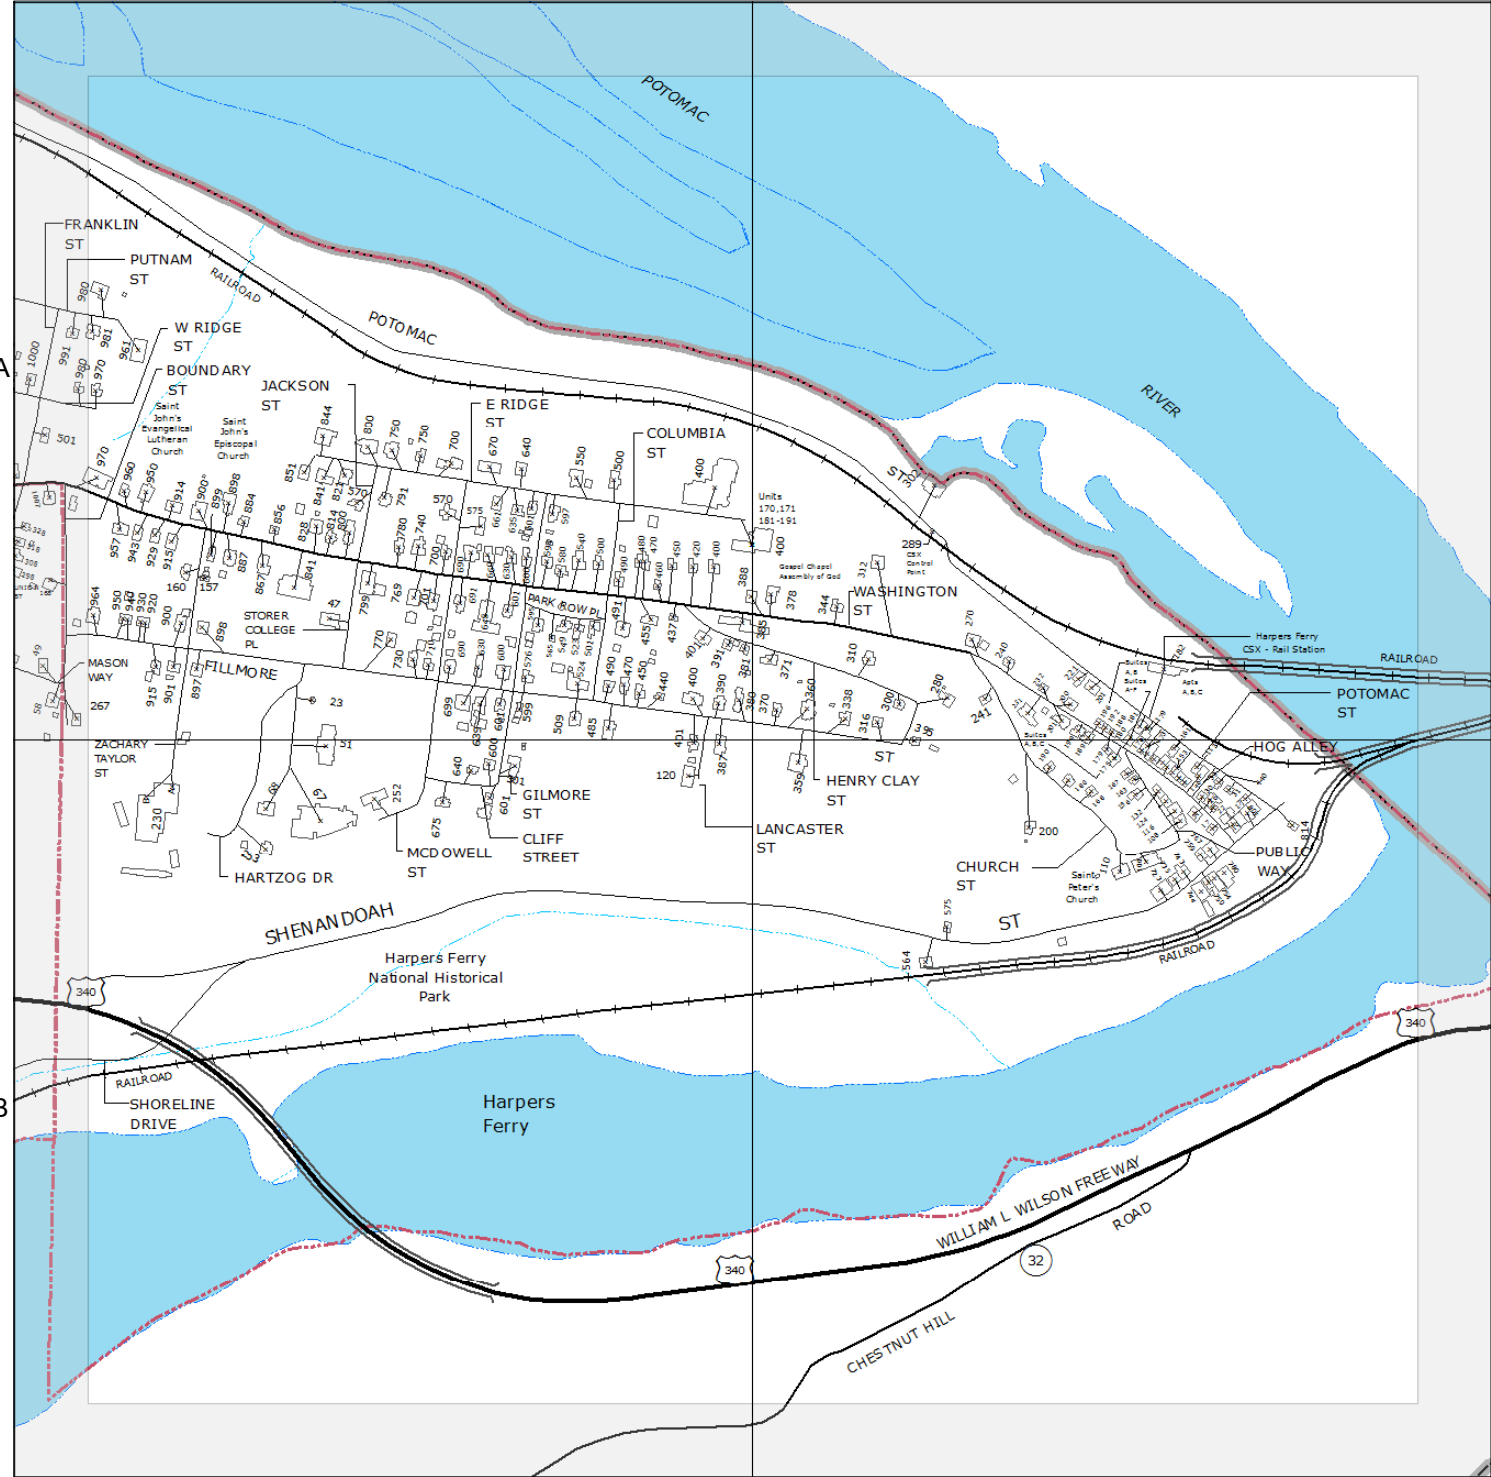

Printed: Feb 23, 2017

REVISION NOTES

MSAG Data Consultants, Inc.
Orange, Virginia 22960

NOTE:
SEE INSTRUCTION PAGE
FOR MAP SYMBOLS.