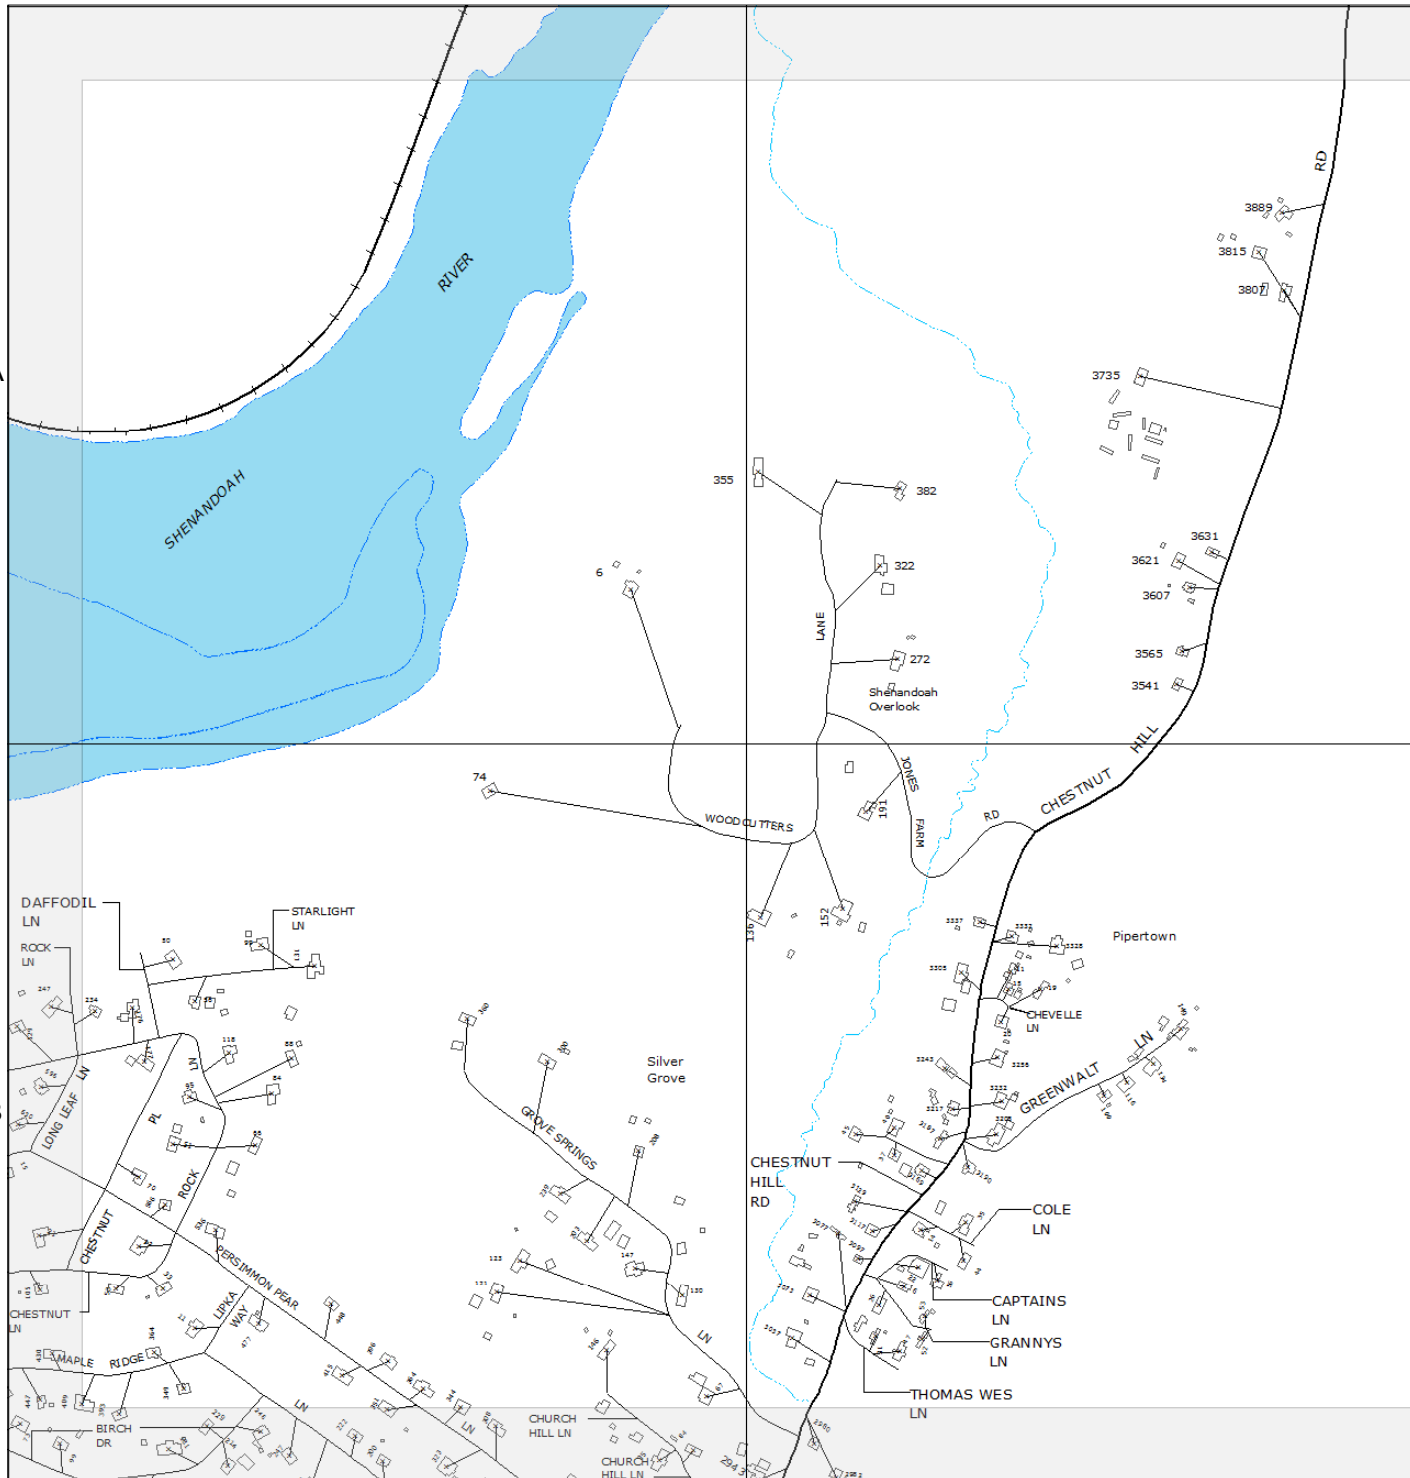

Printed: Feb 23, 2017

REVISION NOTES

MSAG Data Consultants, Inc.
Orange, Virginia 22960

NOTE:
SEE INSTRUCTION PAGE
FOR MAP SYMBOLS.