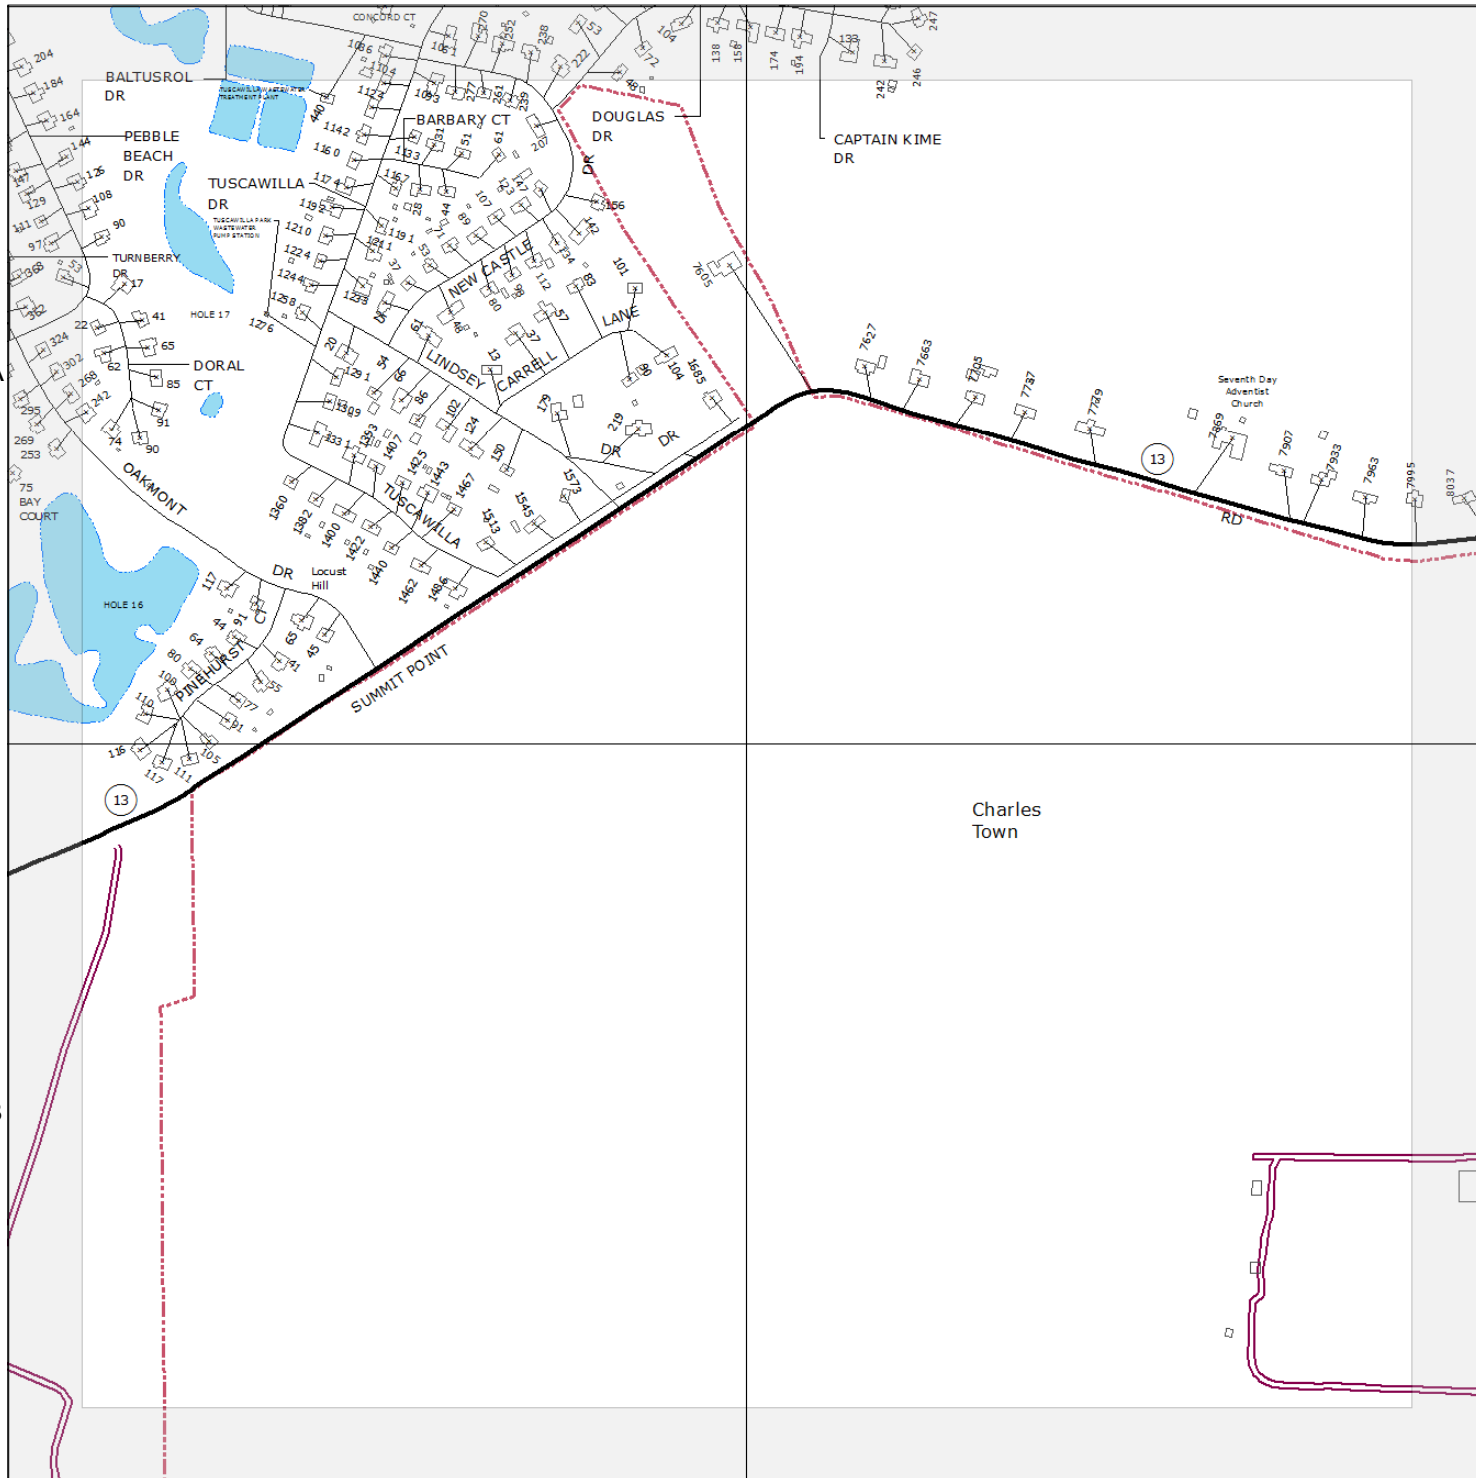

Printed: Feb 23, 2017

REVISION NOTES

MSAG Data Consultants, Inc.
Orange, Virginia 22960

NOTE:
SEE INSTRUCTION PAGE
FOR MAP SYMBOLS.

MAP LOCATION

MATCHING
INSERT SHEETS

45-4	46-3	46-4
-	55-1	-
-	-	55-4

N