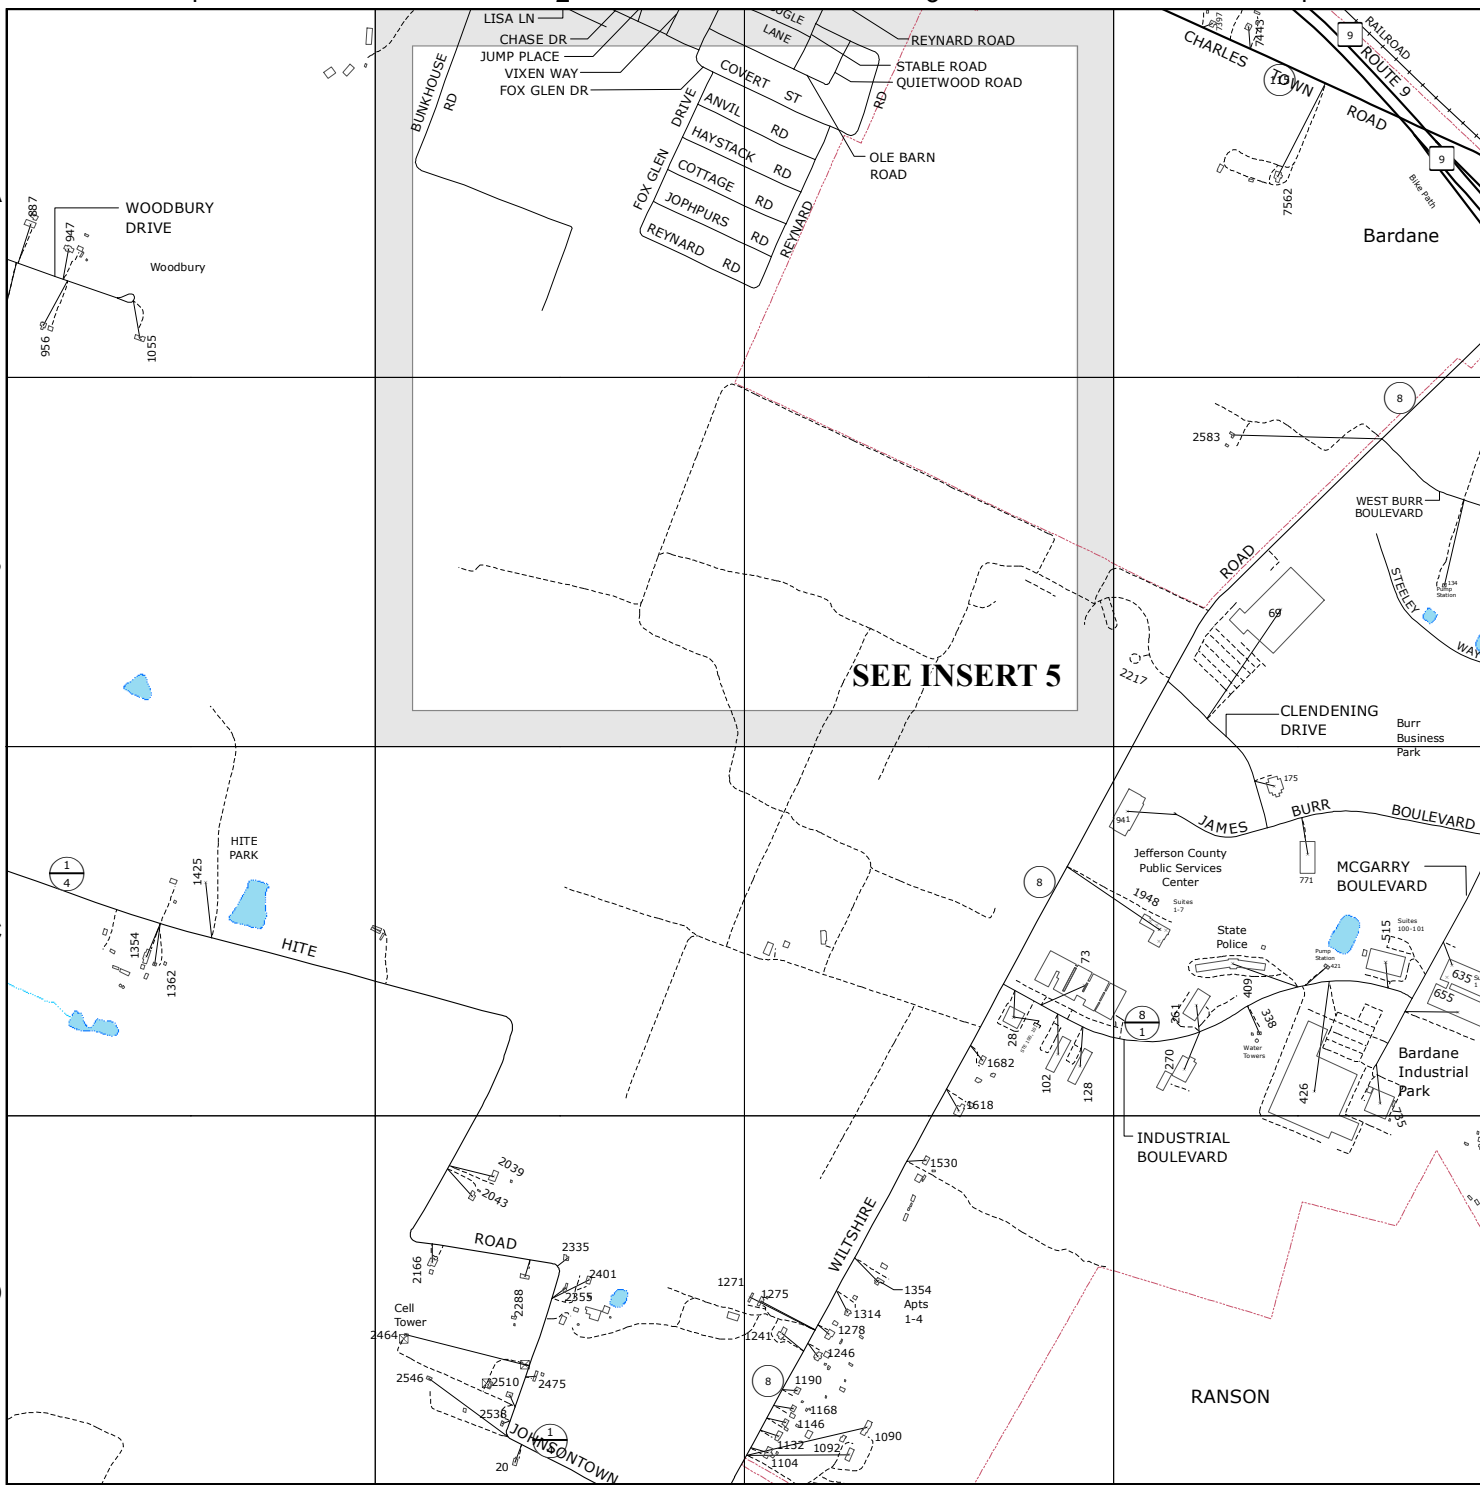

1

2

3

4

A

B

C

D

Printed: Feb 23, 2017

REVISION NOTES

MSAG Data Consultants, Inc.
Orange, Virginia 22960

NOTE:
SEE INSTRUCTION PAGE
FOR MAP SYMBOLS.

MAP LOCATION

MATCHING SHEETS

19	20	21
27	28	29
35	36	37

9-1-1 PLANIMETRIC MAP OF
JEFFERSON
COUNTY
WEST VIRGINIA

28