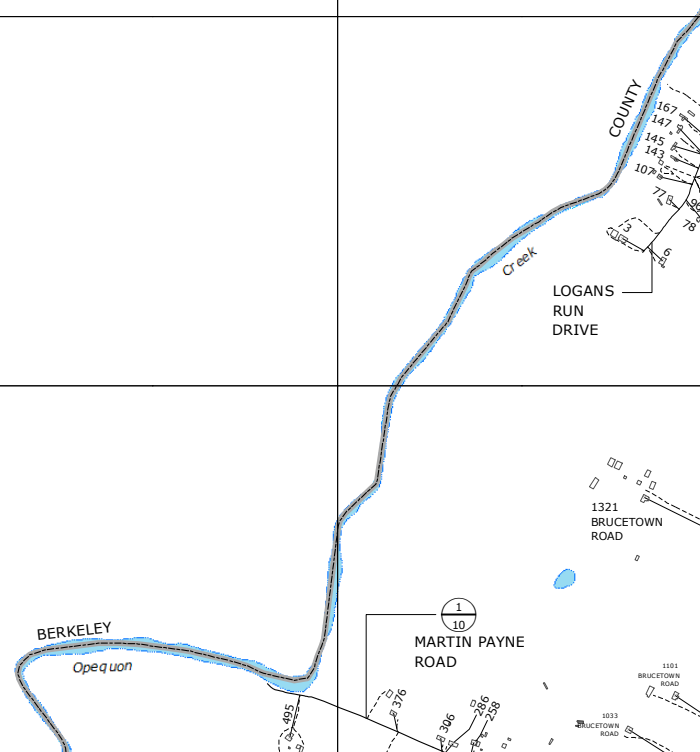

MAP LOCATION

MATCHING SHEETS

-	-	33
-	42	43
-	51	52

N

9-1-1 PLANIMETRIC MAP OF
JEFFERSON
COUNTY
WEST VIRGINIA

42

NOTE:
SEE INSTRUCTION PAGE
FOR MAP SYMBOLS.

MAP LOCATION