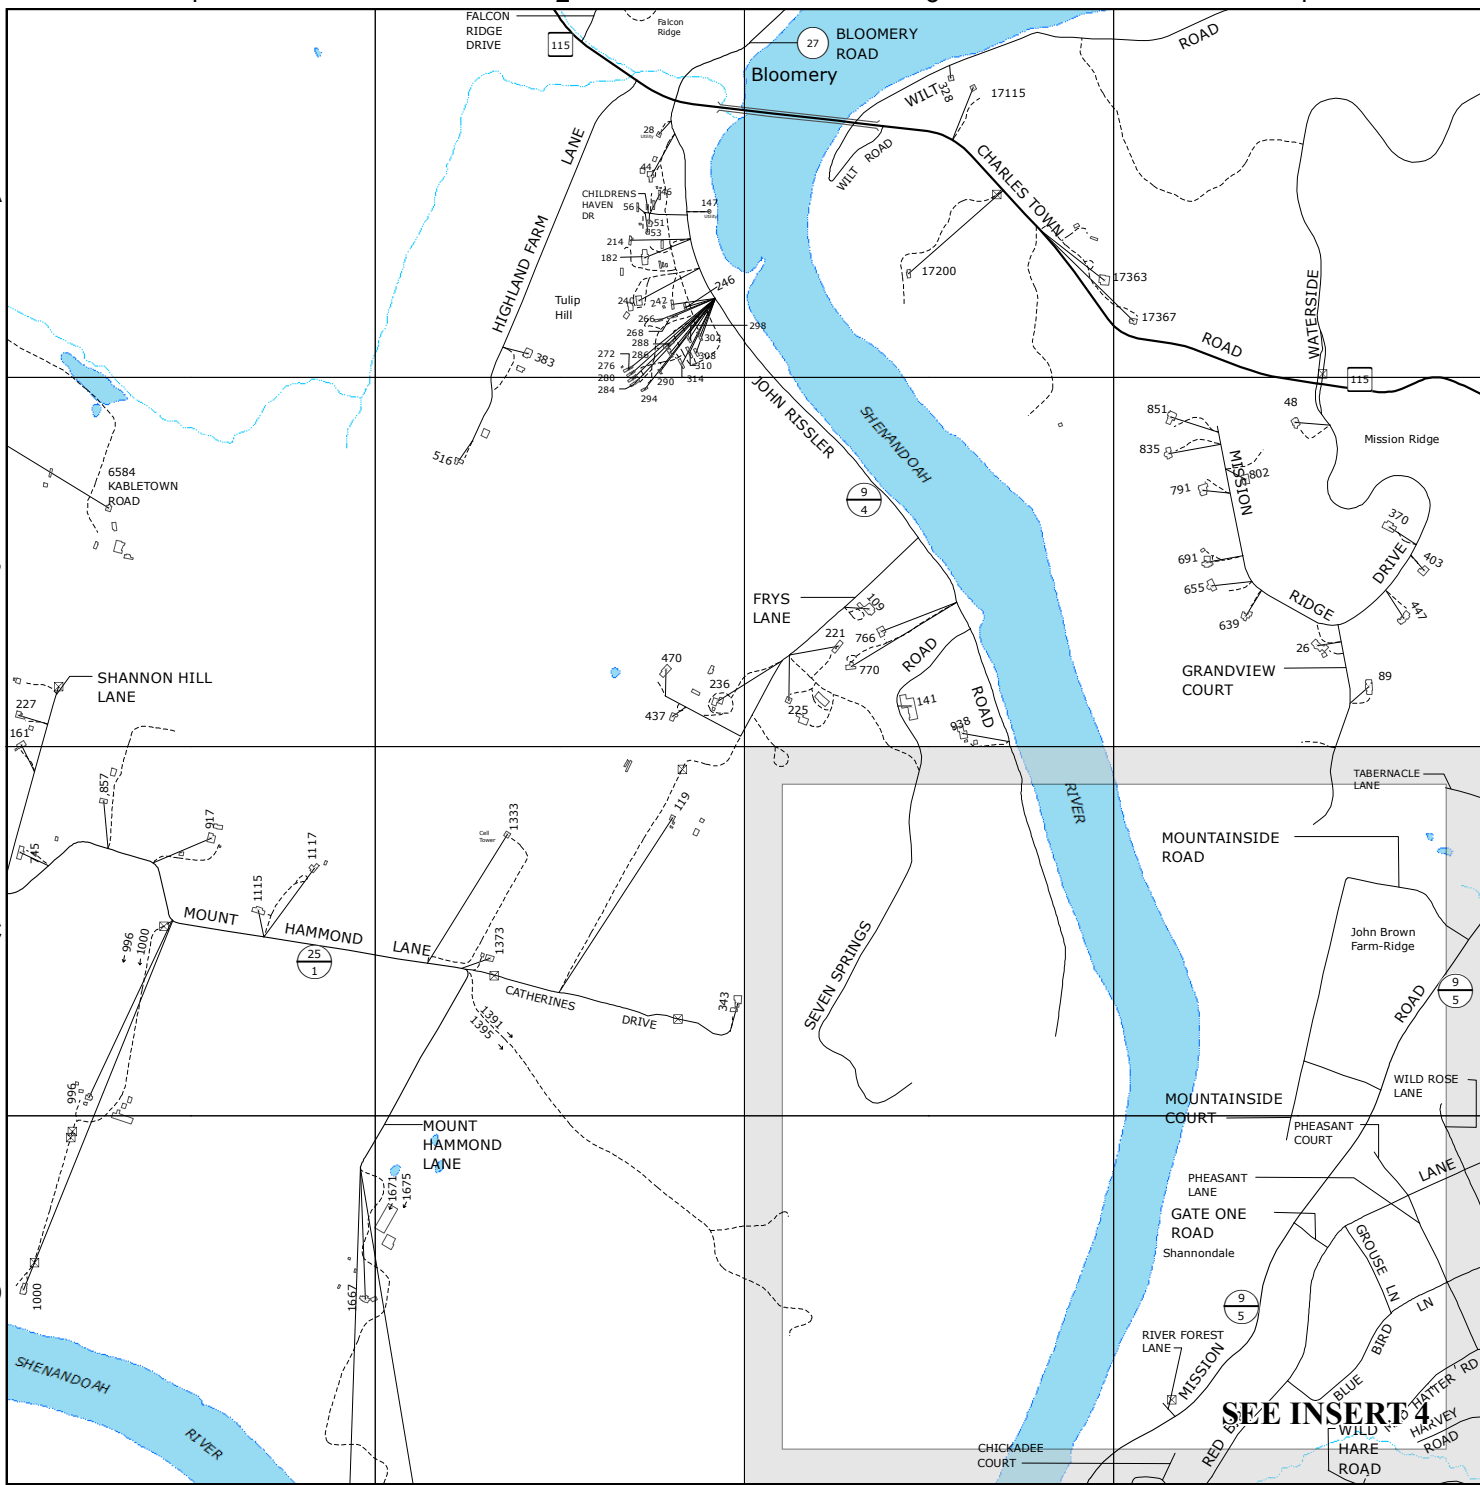

MAP LOCATION

MATCHING SHEETS

55	56	57
64	65	66
71	72	73

N

9-1-1 PLANIMETRIC MAP OF
JEFFERSON
COUNTY
WEST VIRGINIA

65

1 2 3 4

A
B
C
D