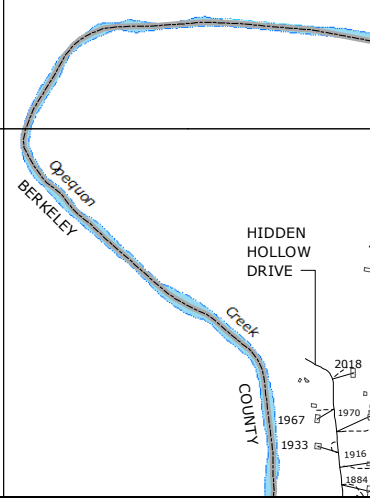

9-1-1 PLANIMETRIC MAP OF
JEFFERSON
COUNTY
WEST VIRGINIA

25