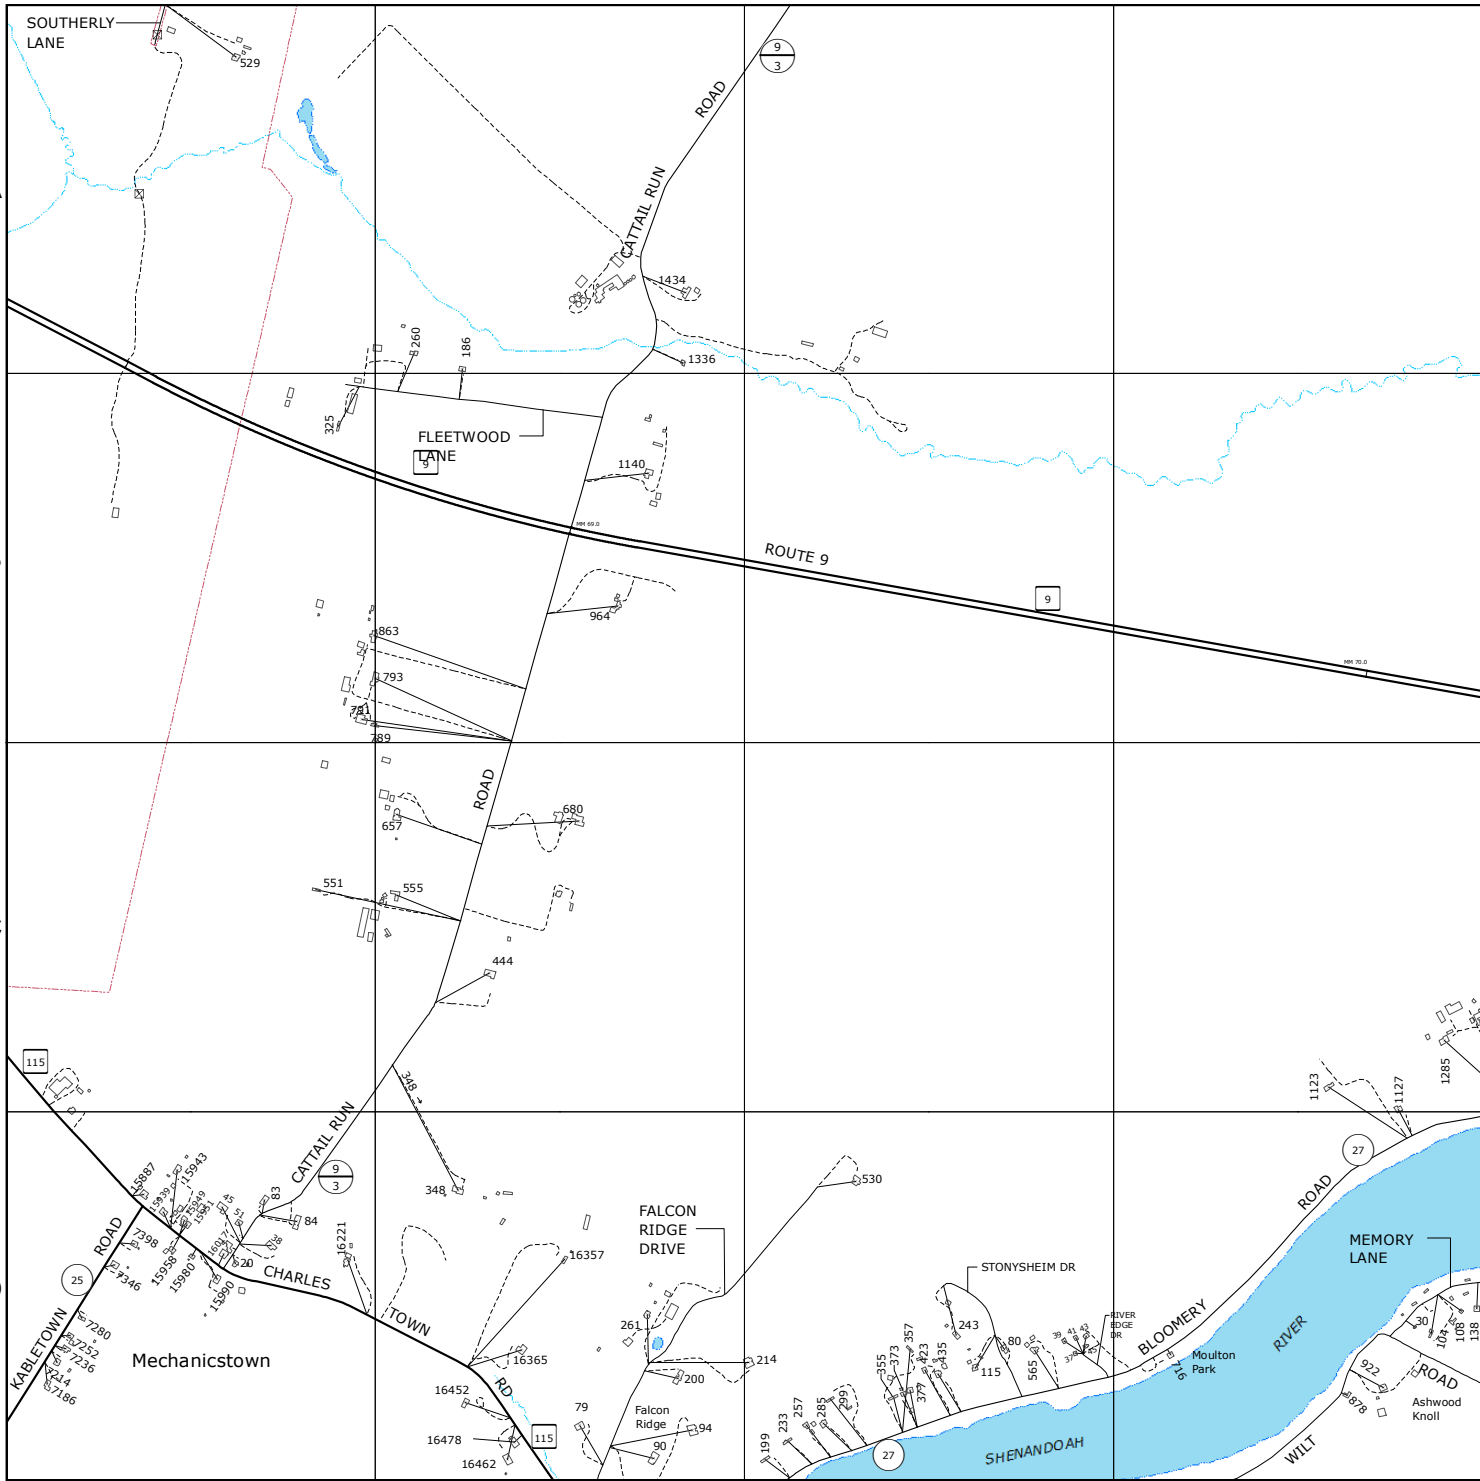

1 2 3 4

Printed: Feb 23, 2017

REVISION NOTES

MSAG Data Consultants, Inc.
Orange, Virginia 22960

NOTE:
SEE INSTRUCTION PAGE
FOR MAP SYMBOLS.