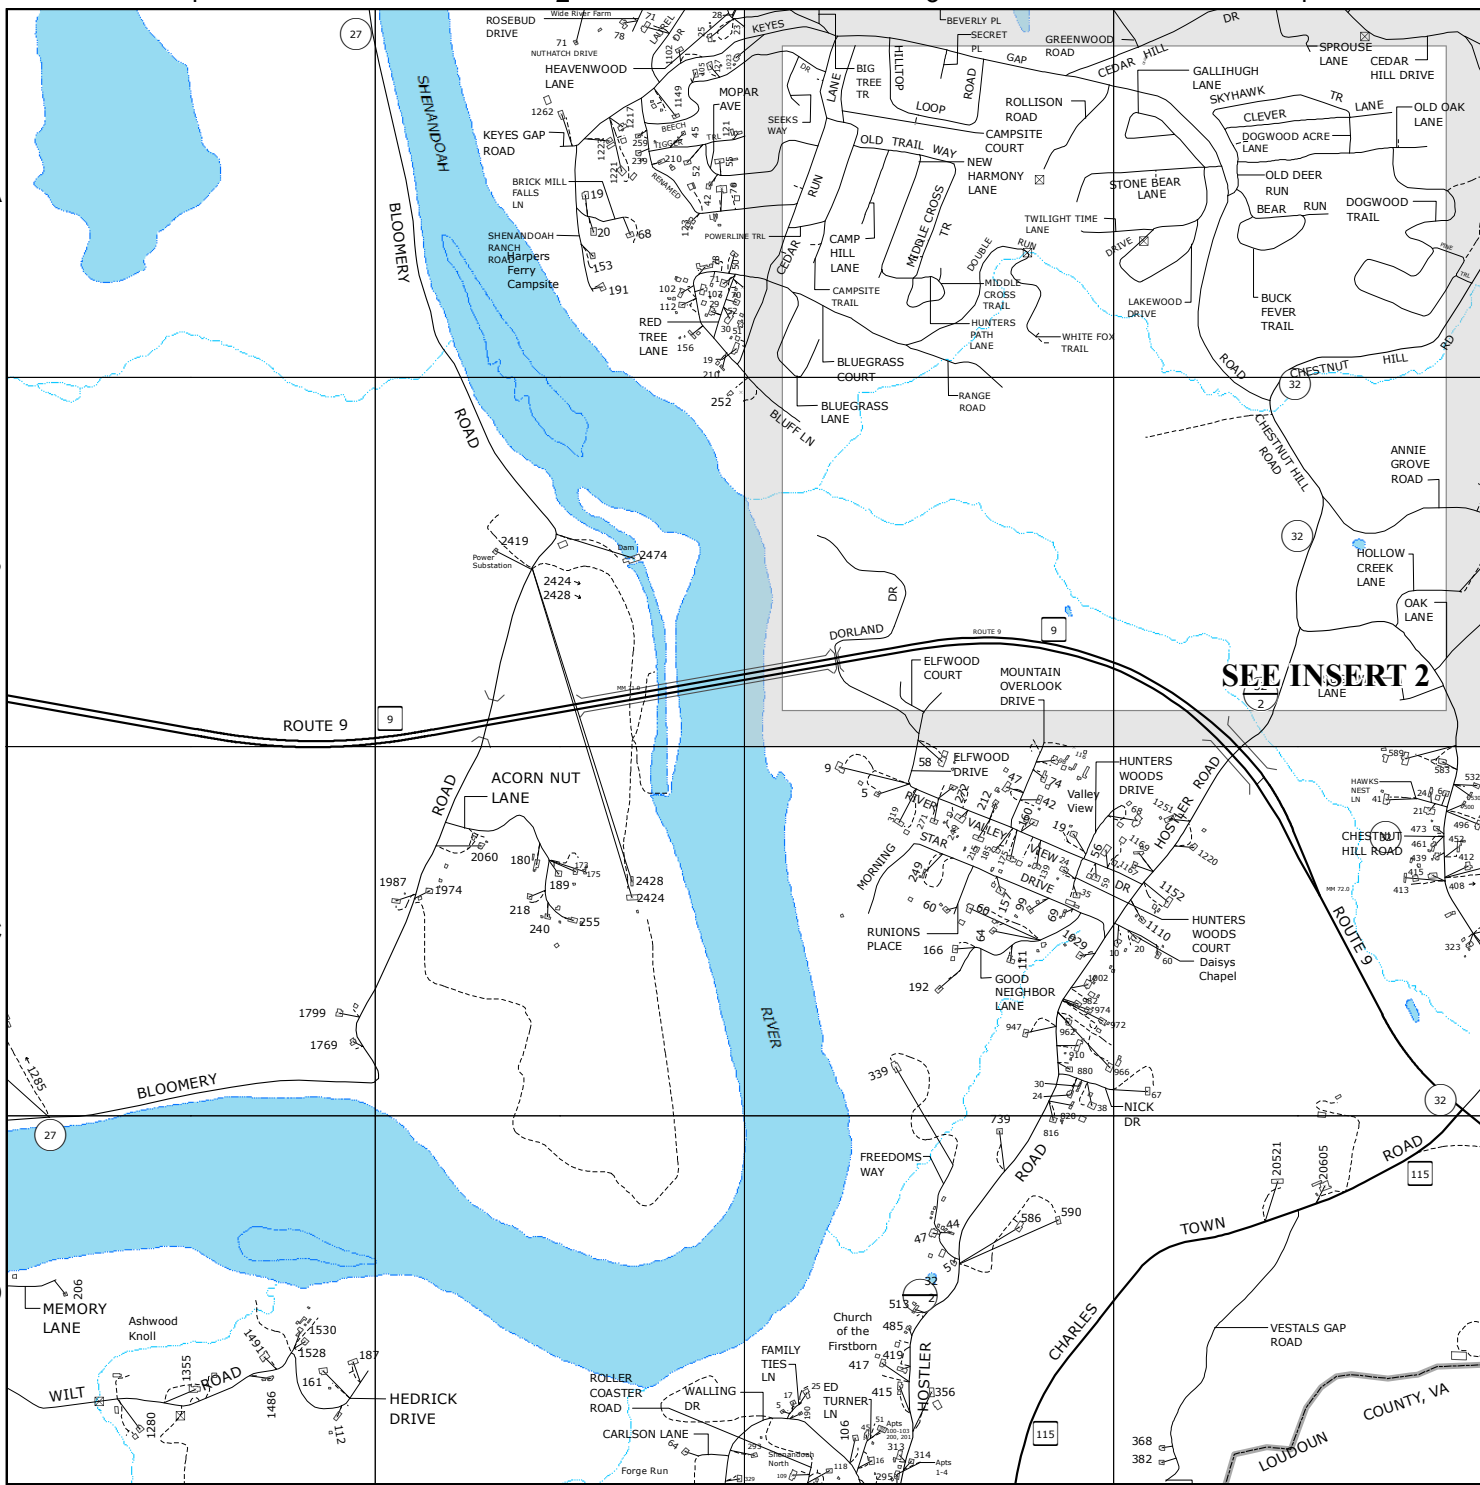

47	48	49
56	57	58
65	66	67

N

9-1-1 PLANIMETRIC MAP OF
JEFFERSON
COUNTY
WEST VIRGINIA

57

1 2 3 4

A
B
C
D

Printed: Feb 23, 2017

REVISION NOTES