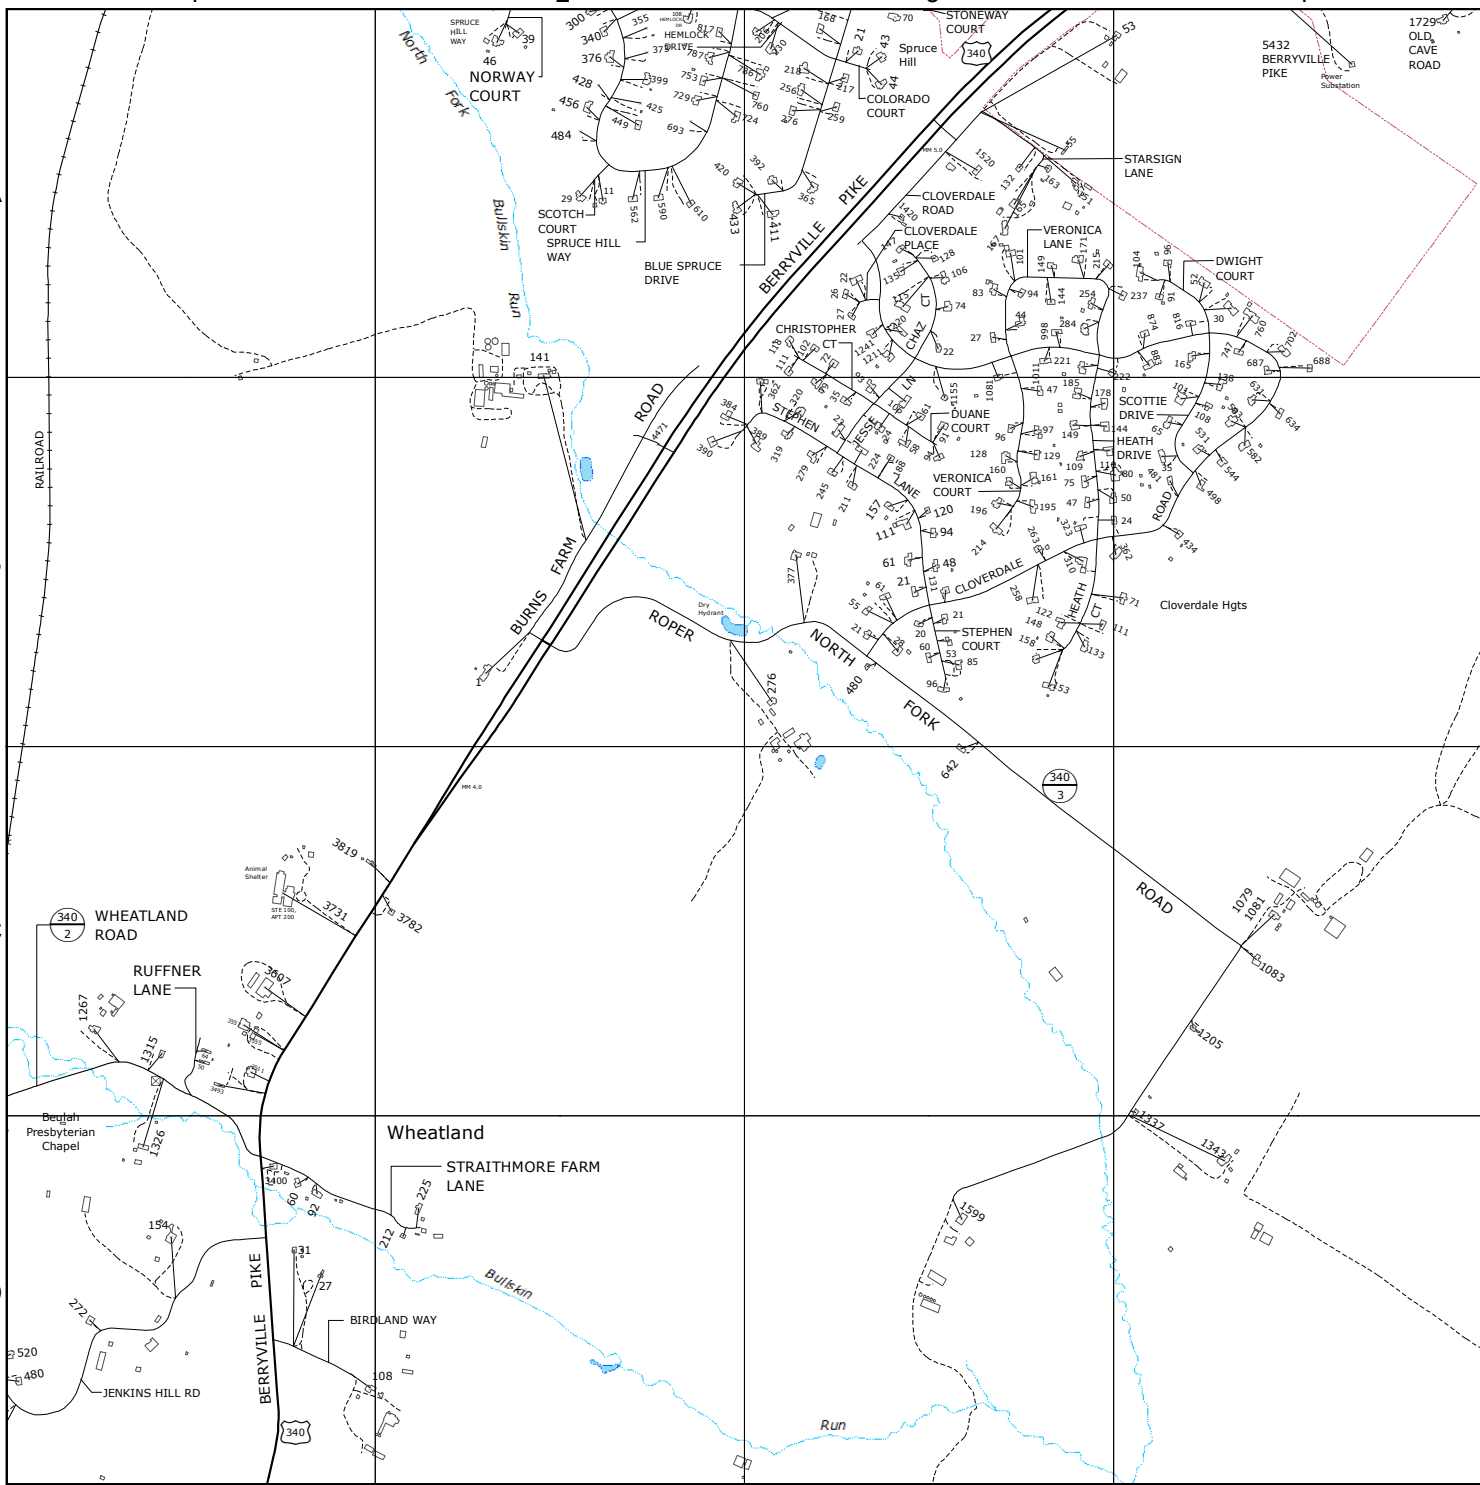

63

1 2 3 4

A
B
C
D

Printed: Feb 23, 2017

REVISION NOTES

MSAG Data Consultants, Inc.
Orange, Virginia 22960

NOTE:
SEE INSTRUCTION PAGE
FOR MAP SYMBOLS.

MAP LOCATION