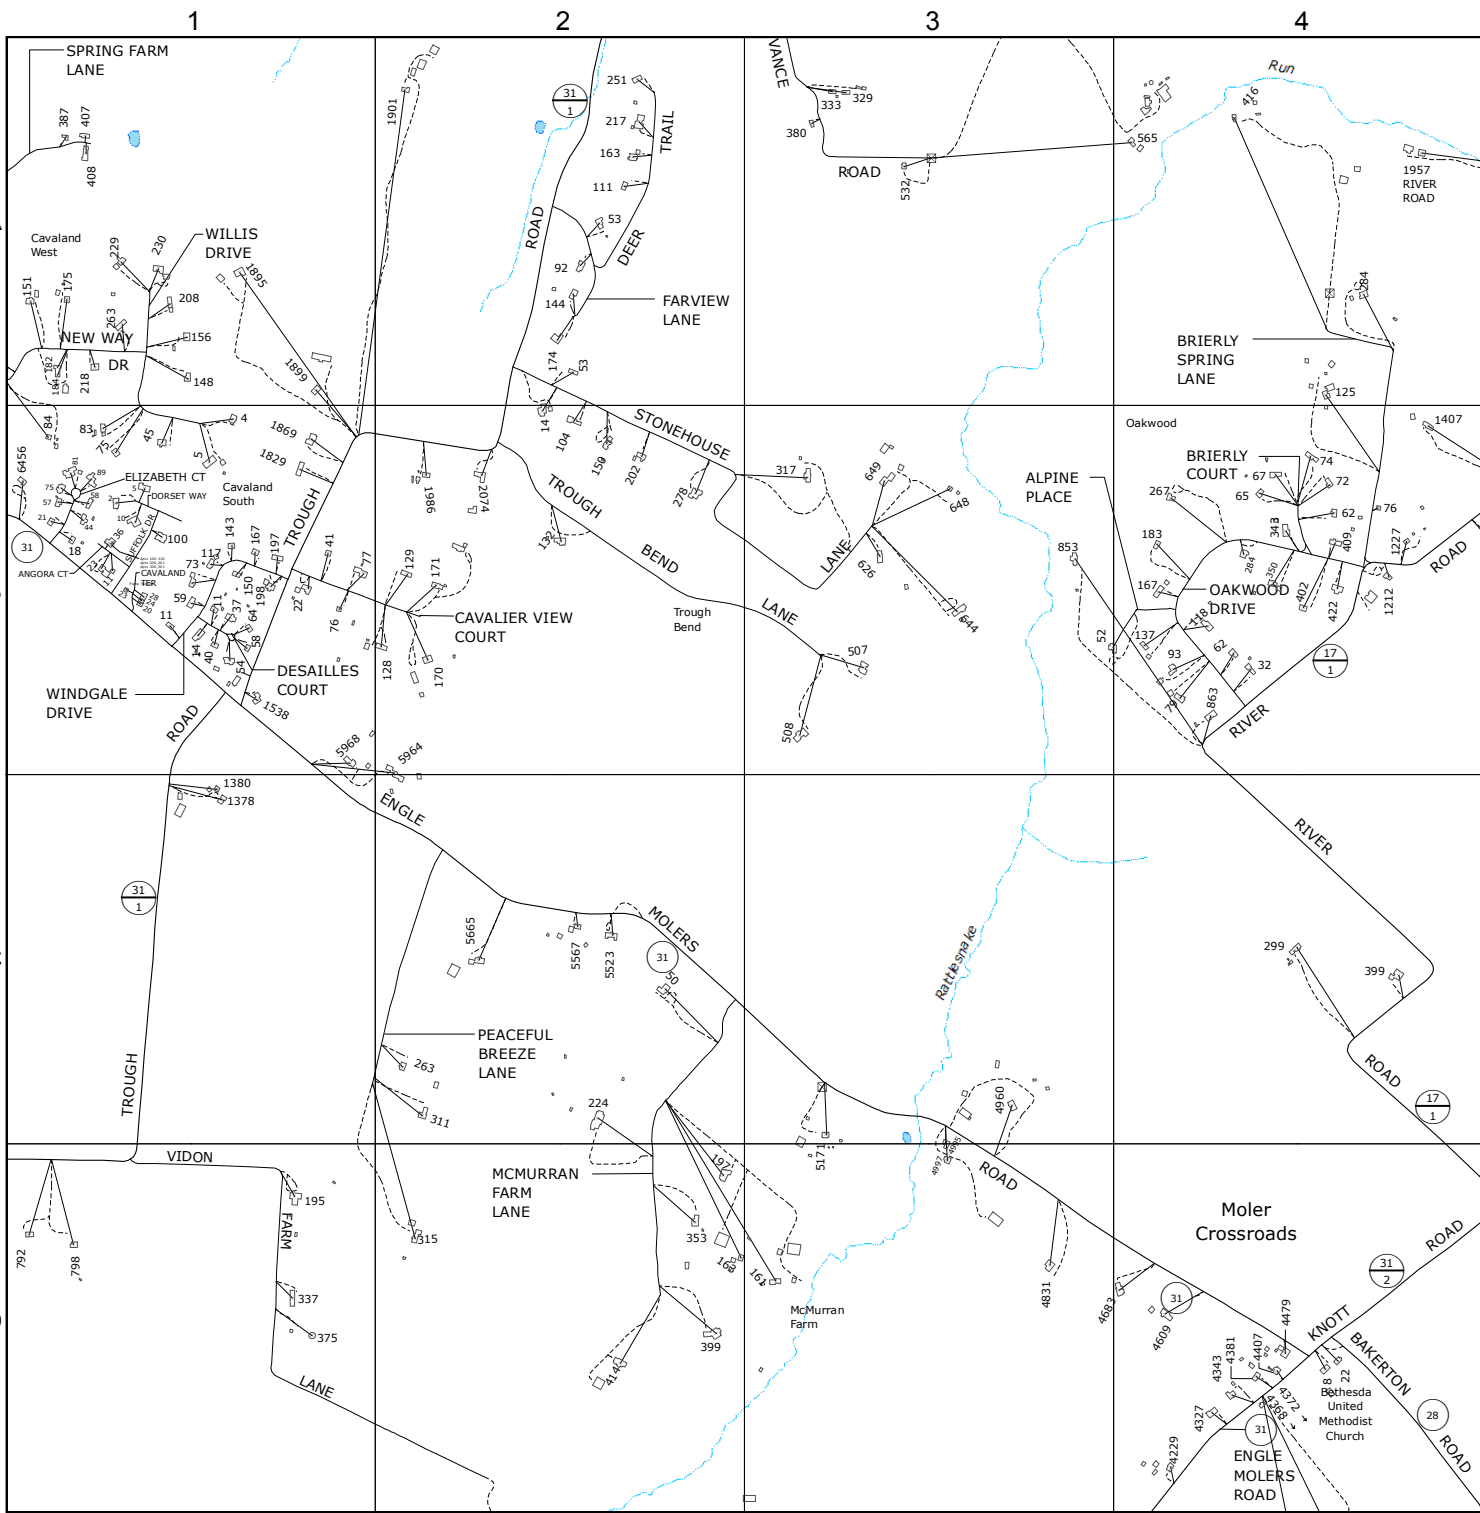

Printed: Feb 23, 2017

REVISION NOTES

MSAG Data Consultants, Inc.
Orange, Virginia 22960

NOTE:
SEE INSTRUCTION PAGE
FOR MAP SYMBOLS.