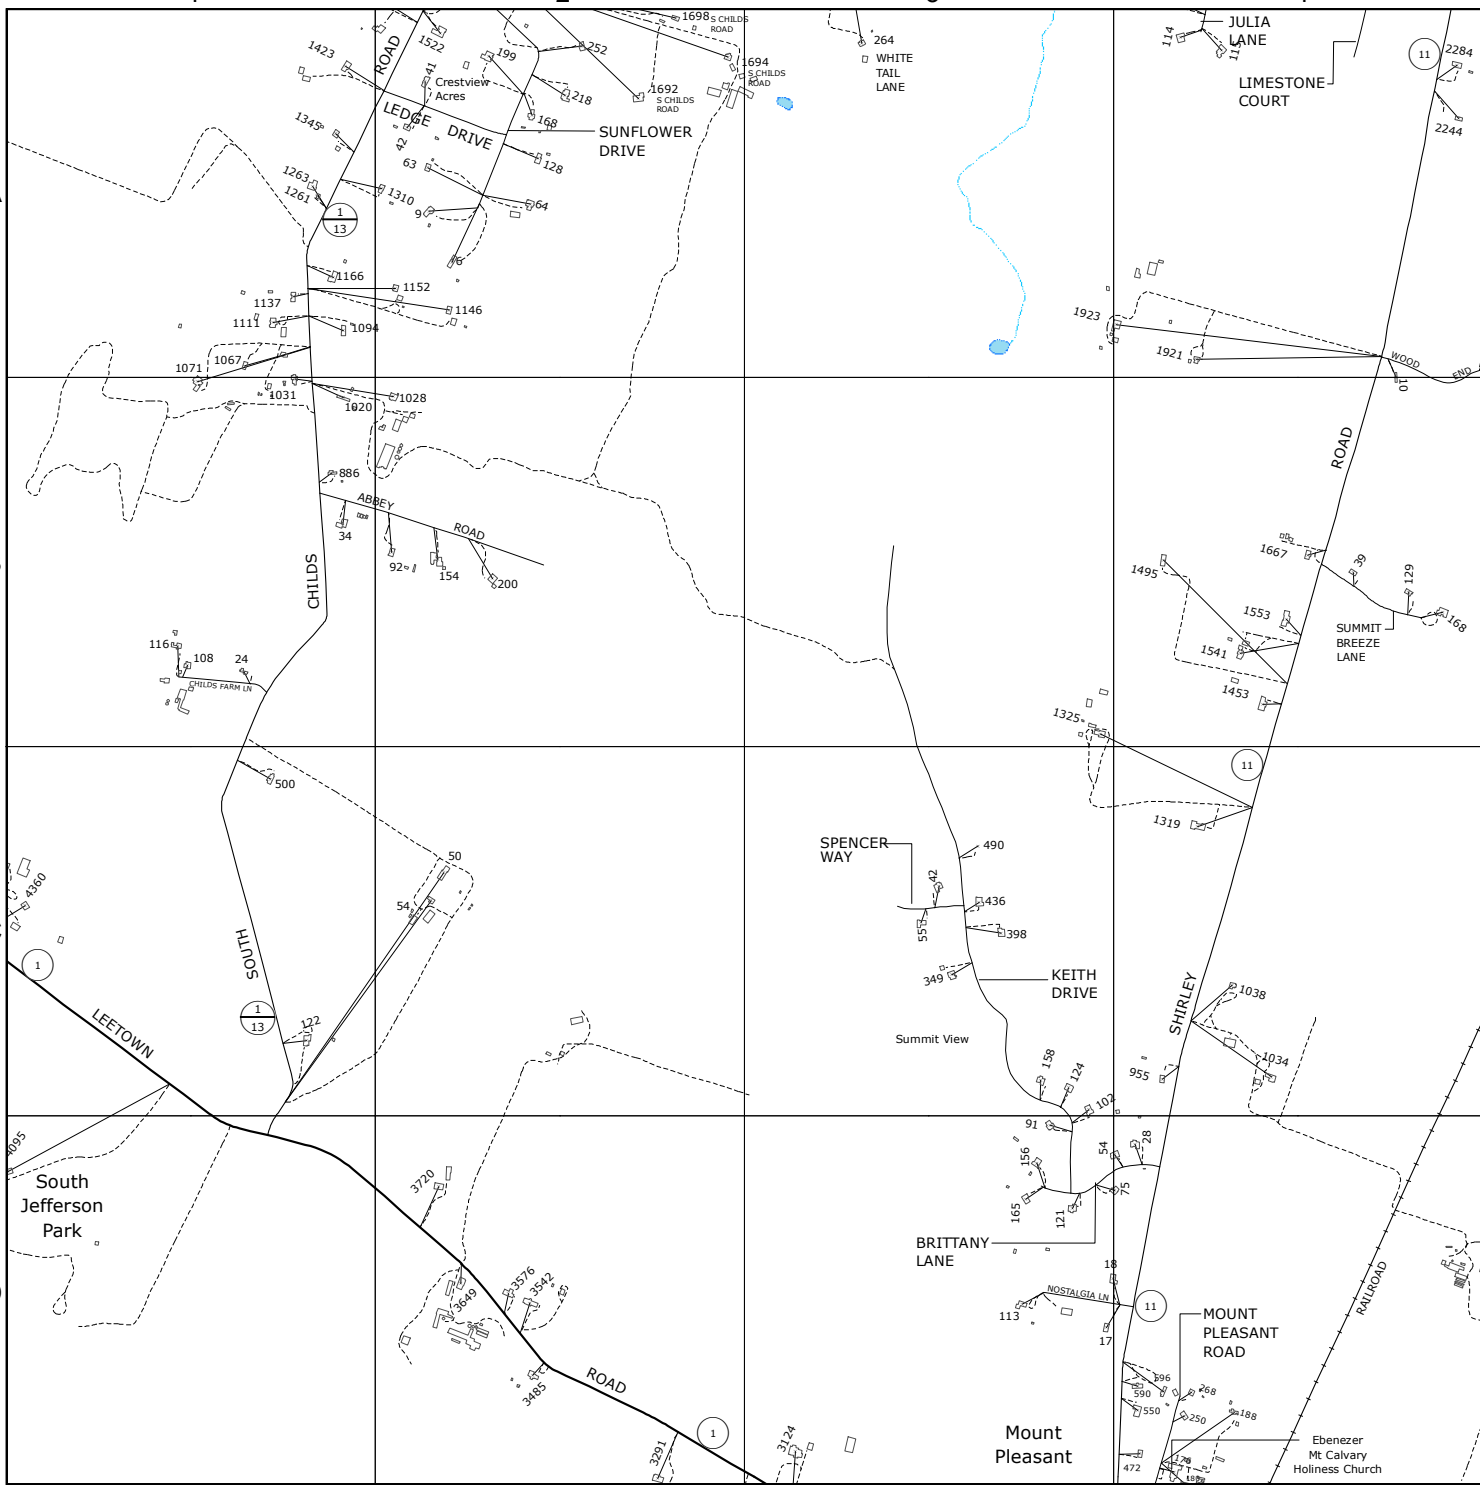

MATCHING SHEETS

42	43	44
51	52	53
60	61	62

9-1-1 PLANIMETRIC MAP OF
JEFFERSON
COUNTY
WEST VIRGINIA

52

1 2 3 4

A
B
C
D

Printed: Feb 23, 2017

REVISION NOTES