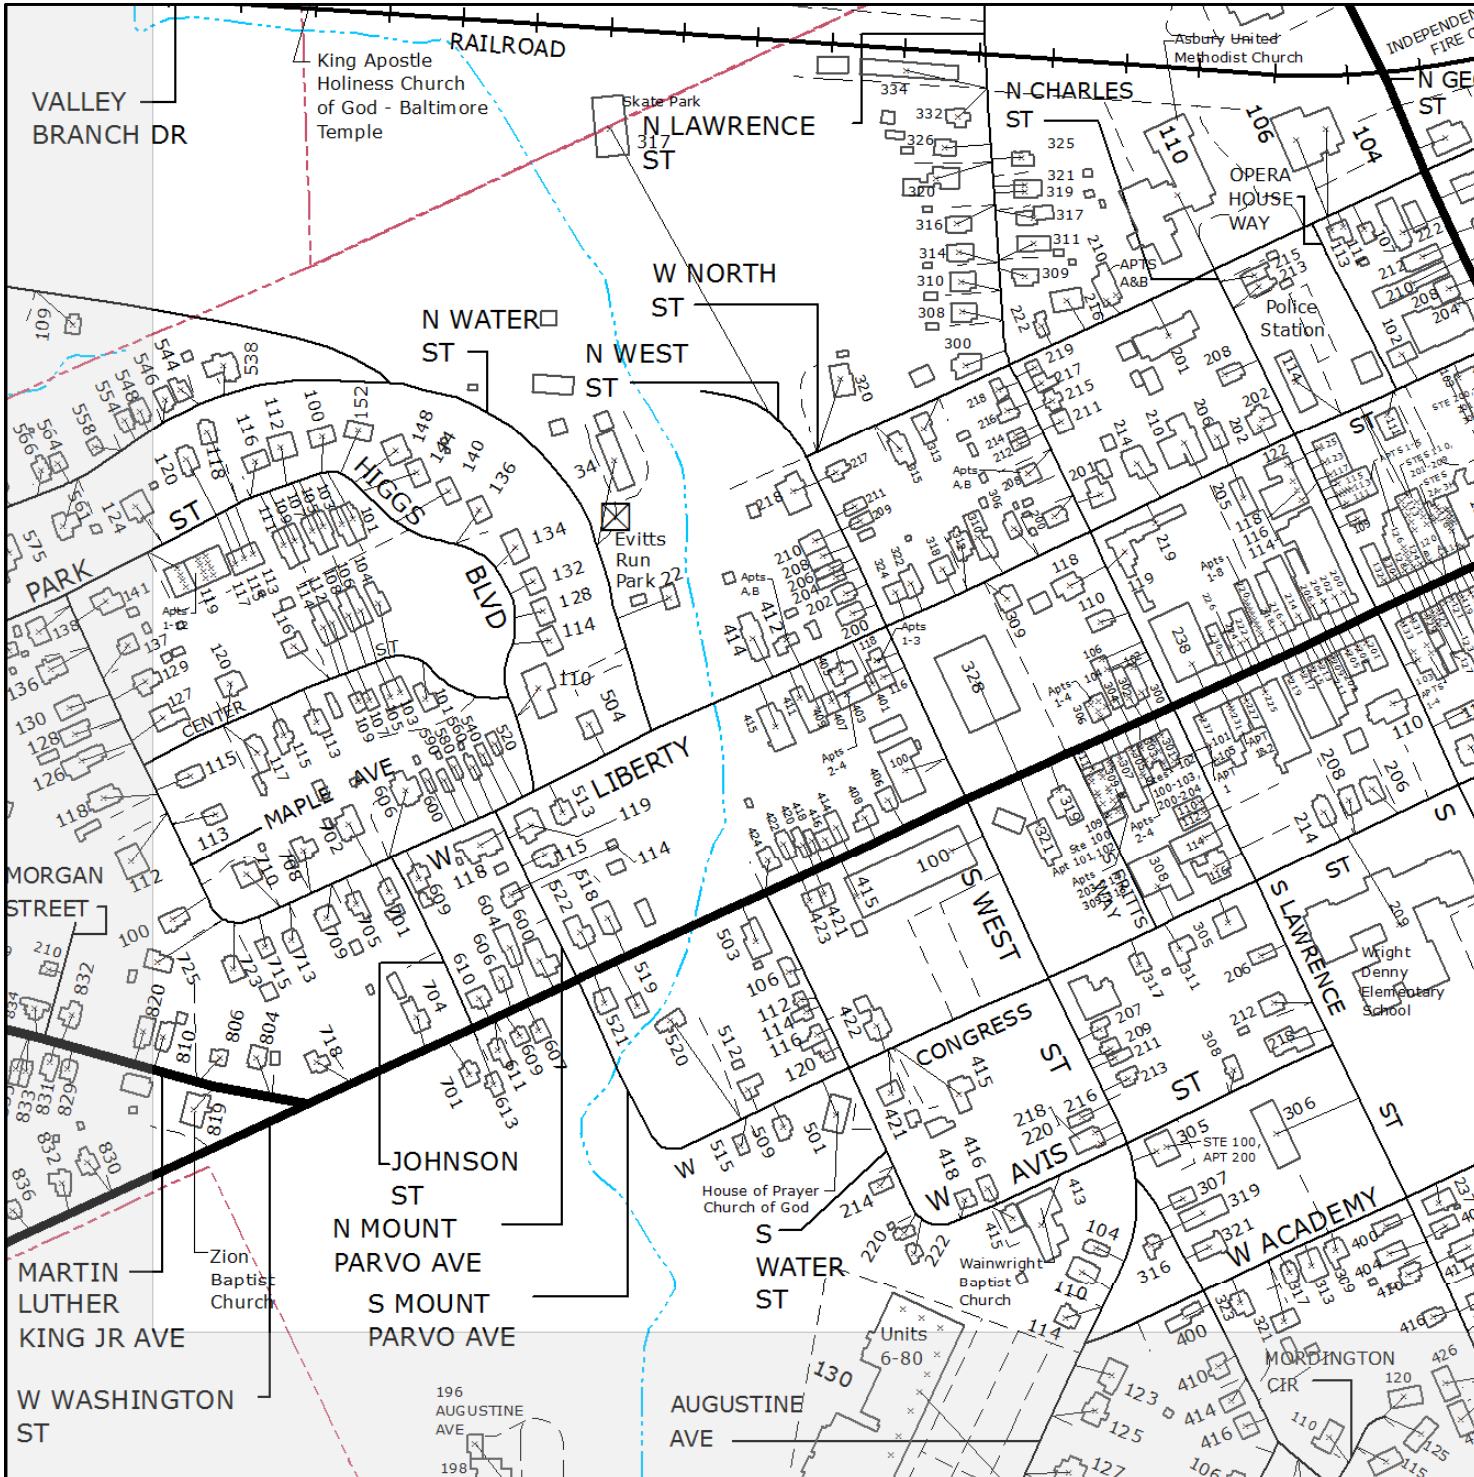

MAP LOCATION

MATCHING
INSERT SHEETS

46-2	47-1	47-2
46-4	47-3	47-4
-	56-1	56-2

N

9-1-1 PLANIMETRIC MAP OF
JEFFERSON
COUNTY
WEST VIRGINIA

47-3

SEE SUB-INSERT 1

SEE SUB-INSERT 2