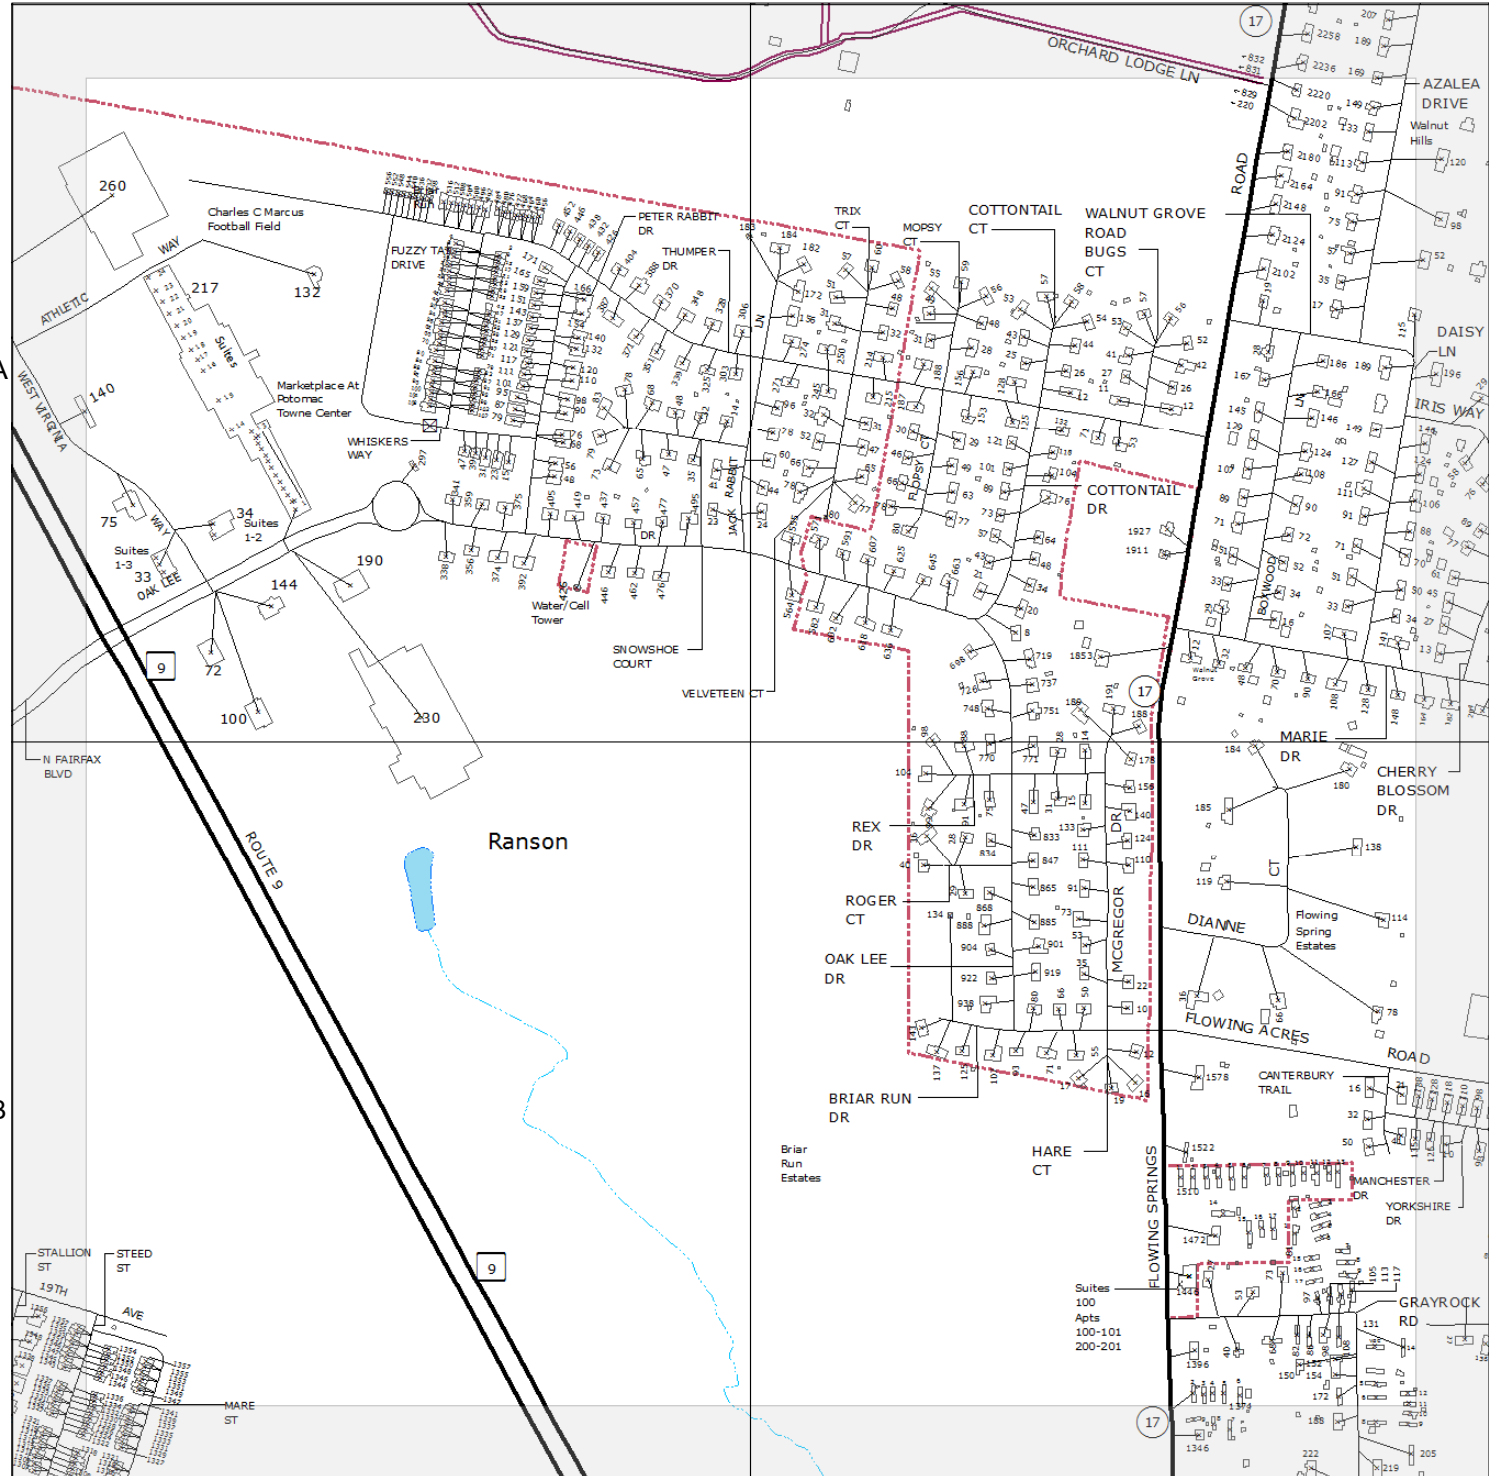

9-1-1 PLANIMETRIC MAP OF
JEFFERSON
COUNTY
WEST VIRGINIA

37-4