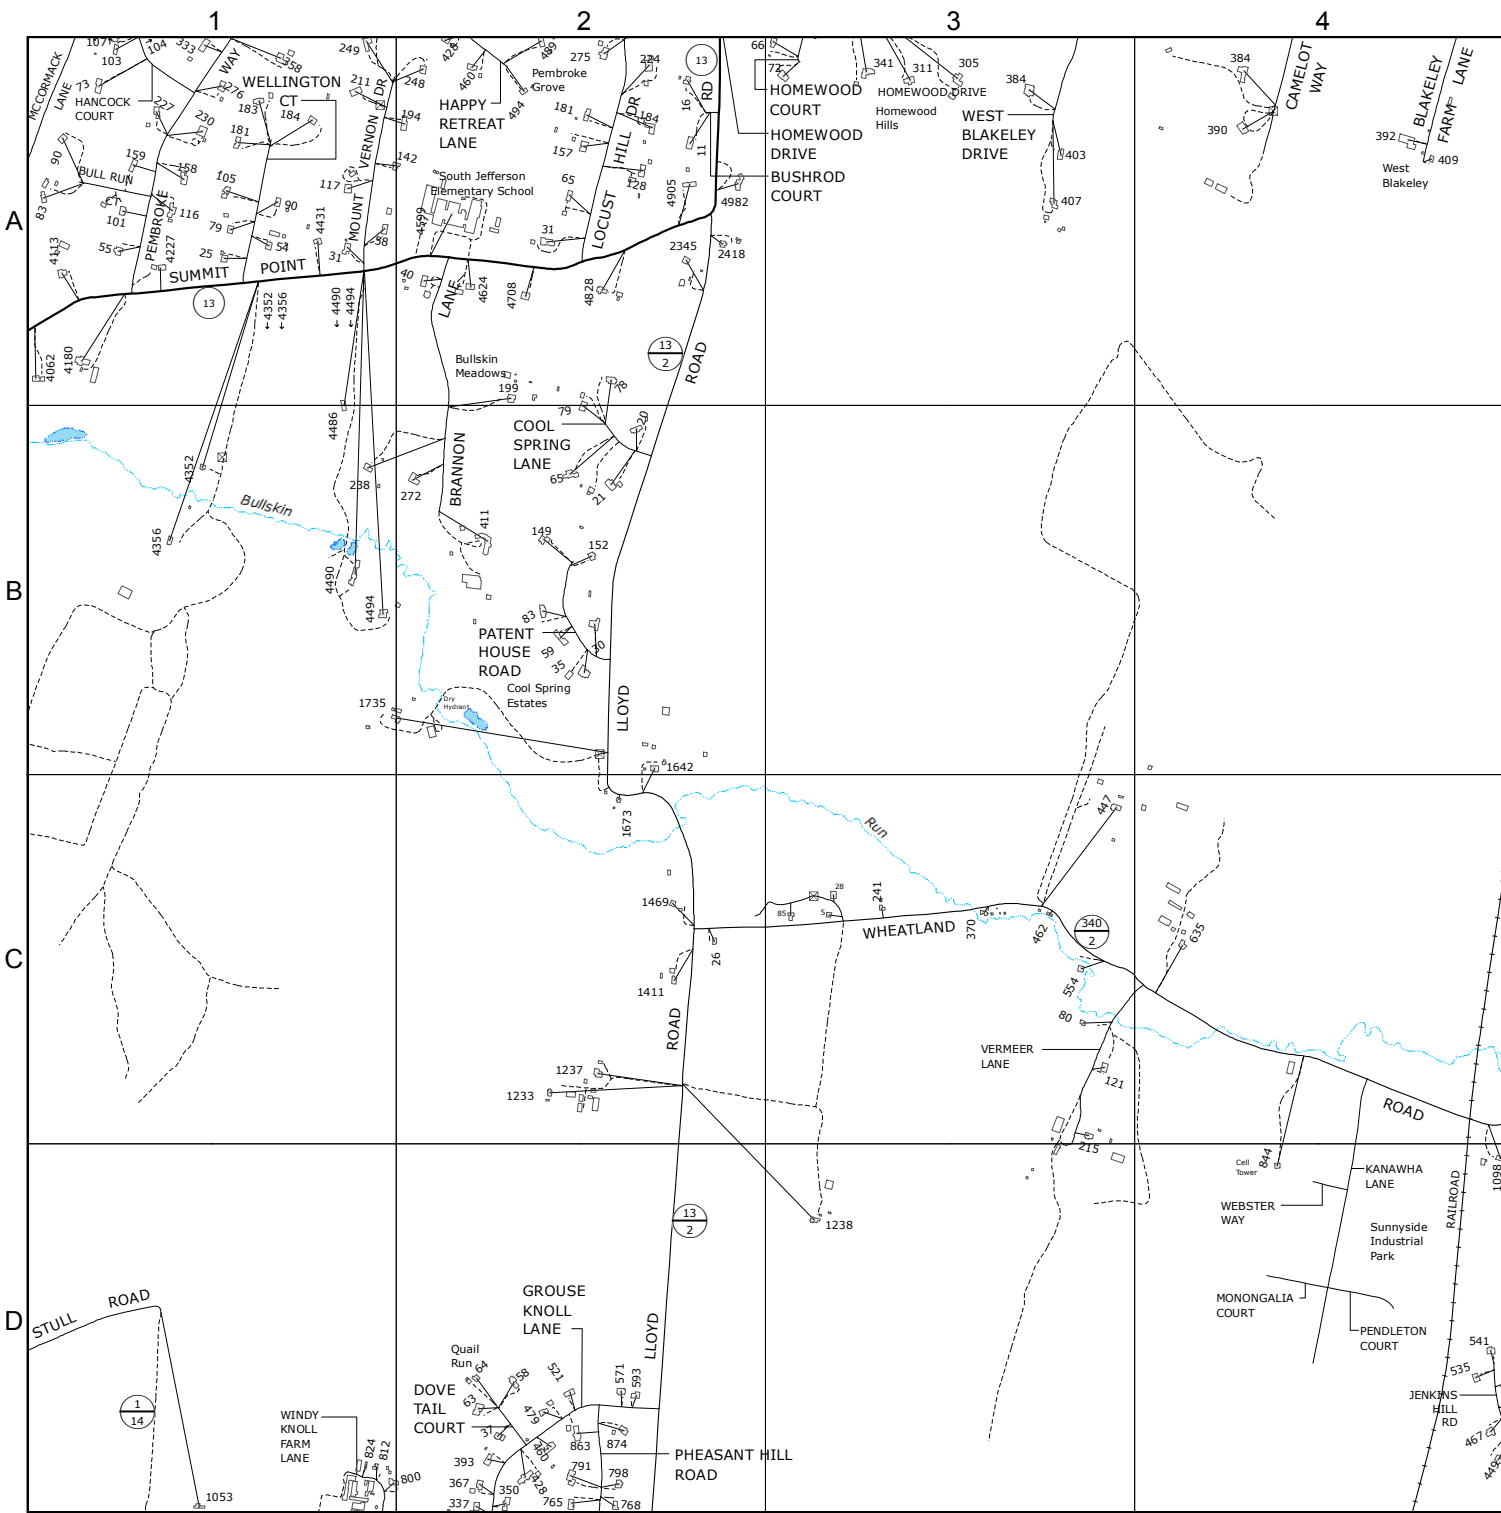

MAP LOCATION

MATCHING
INSERT SHEETS

-	-	-
-	62-7	-
-	-	-

N

9-1-1 PLANIMETRIC MAP OF
JEFFERSON
COUNTY
WEST VIRGINIA

62-7

Printed: Feb 23, 2017

REVISION NOTES