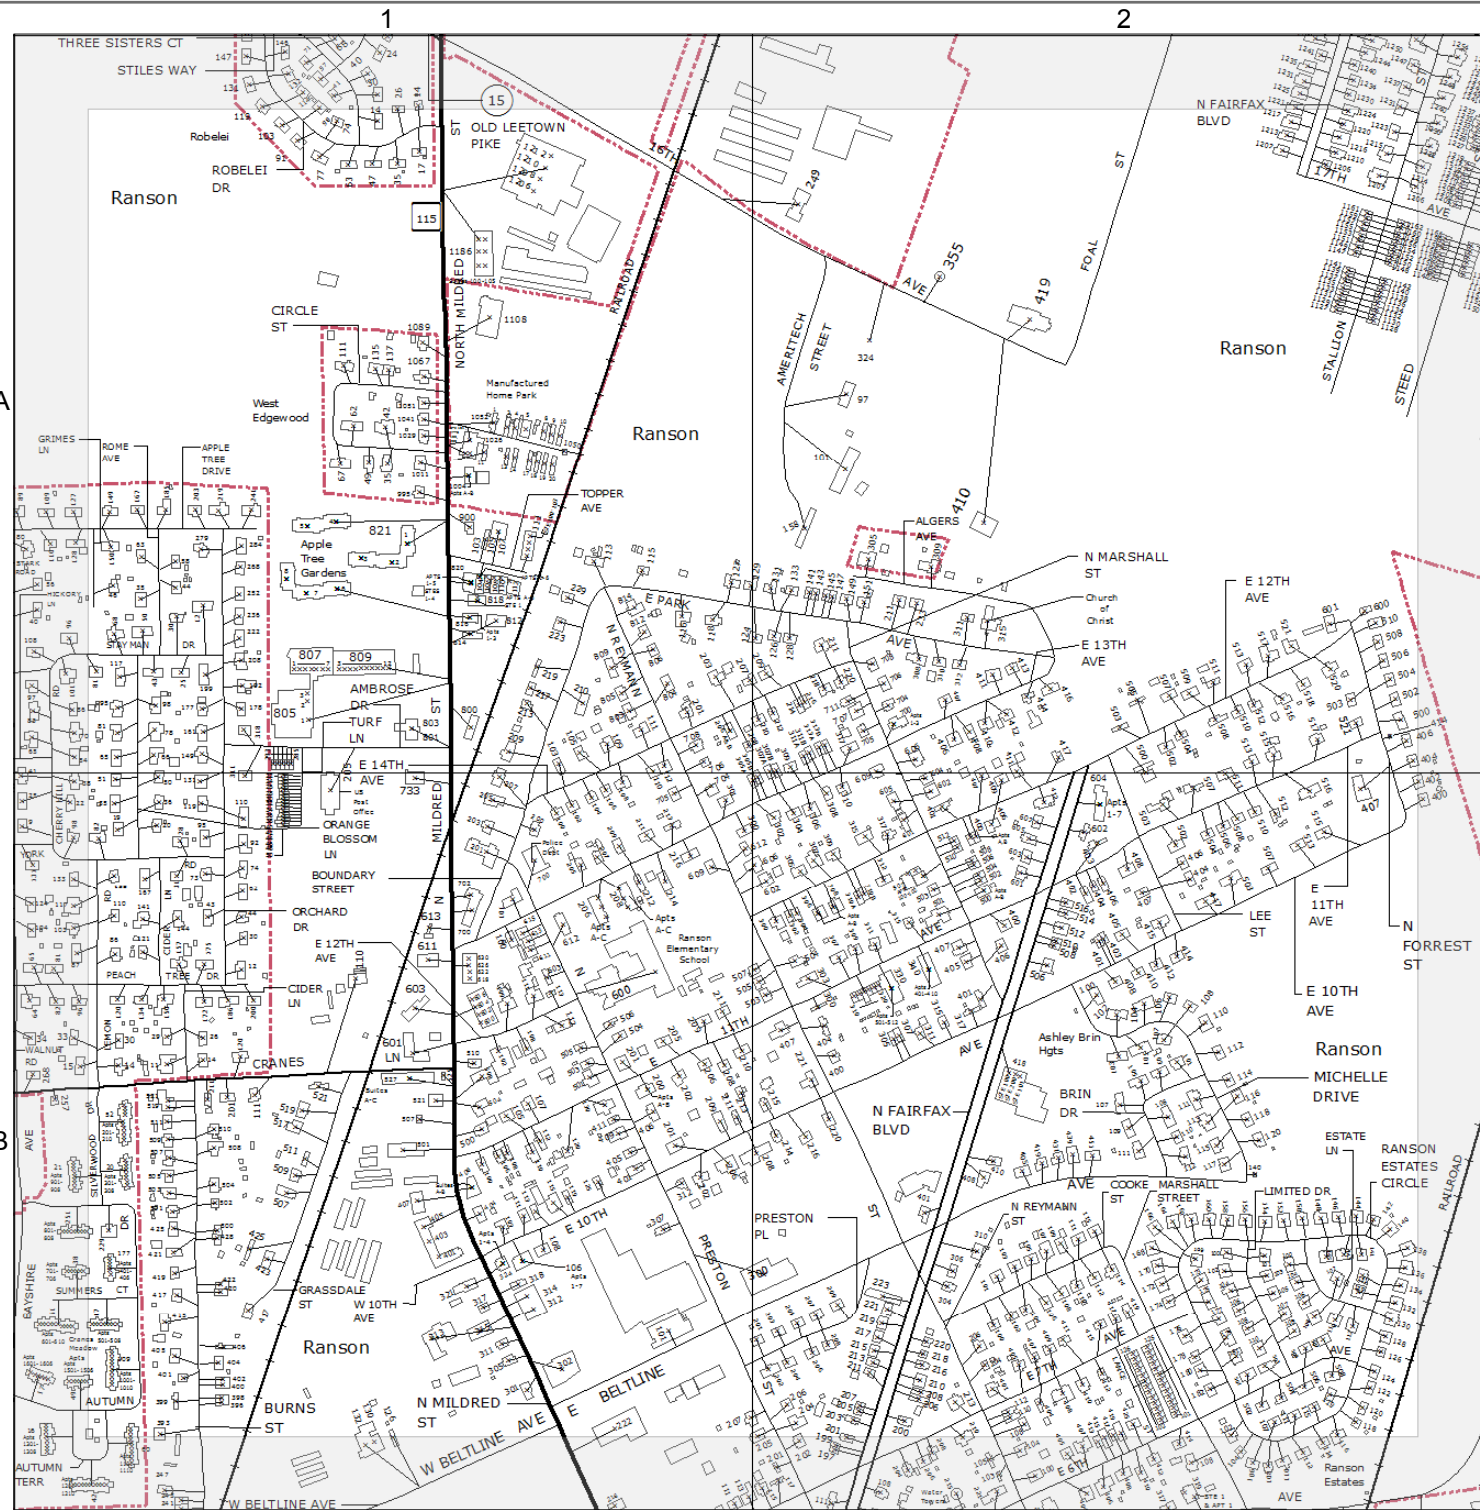

2

A

B

NOTE:
SEE INSTRUCTION PAGE
FOR MAP SYMBOLS.

MAP LOCATION

MATCHING SHEETS

36	37	38
46	47	48
55	56	57

9-1-1 PLANIMETRIC MAP OF
JEFFERSON
COUNTY
WEST VIRGINIA