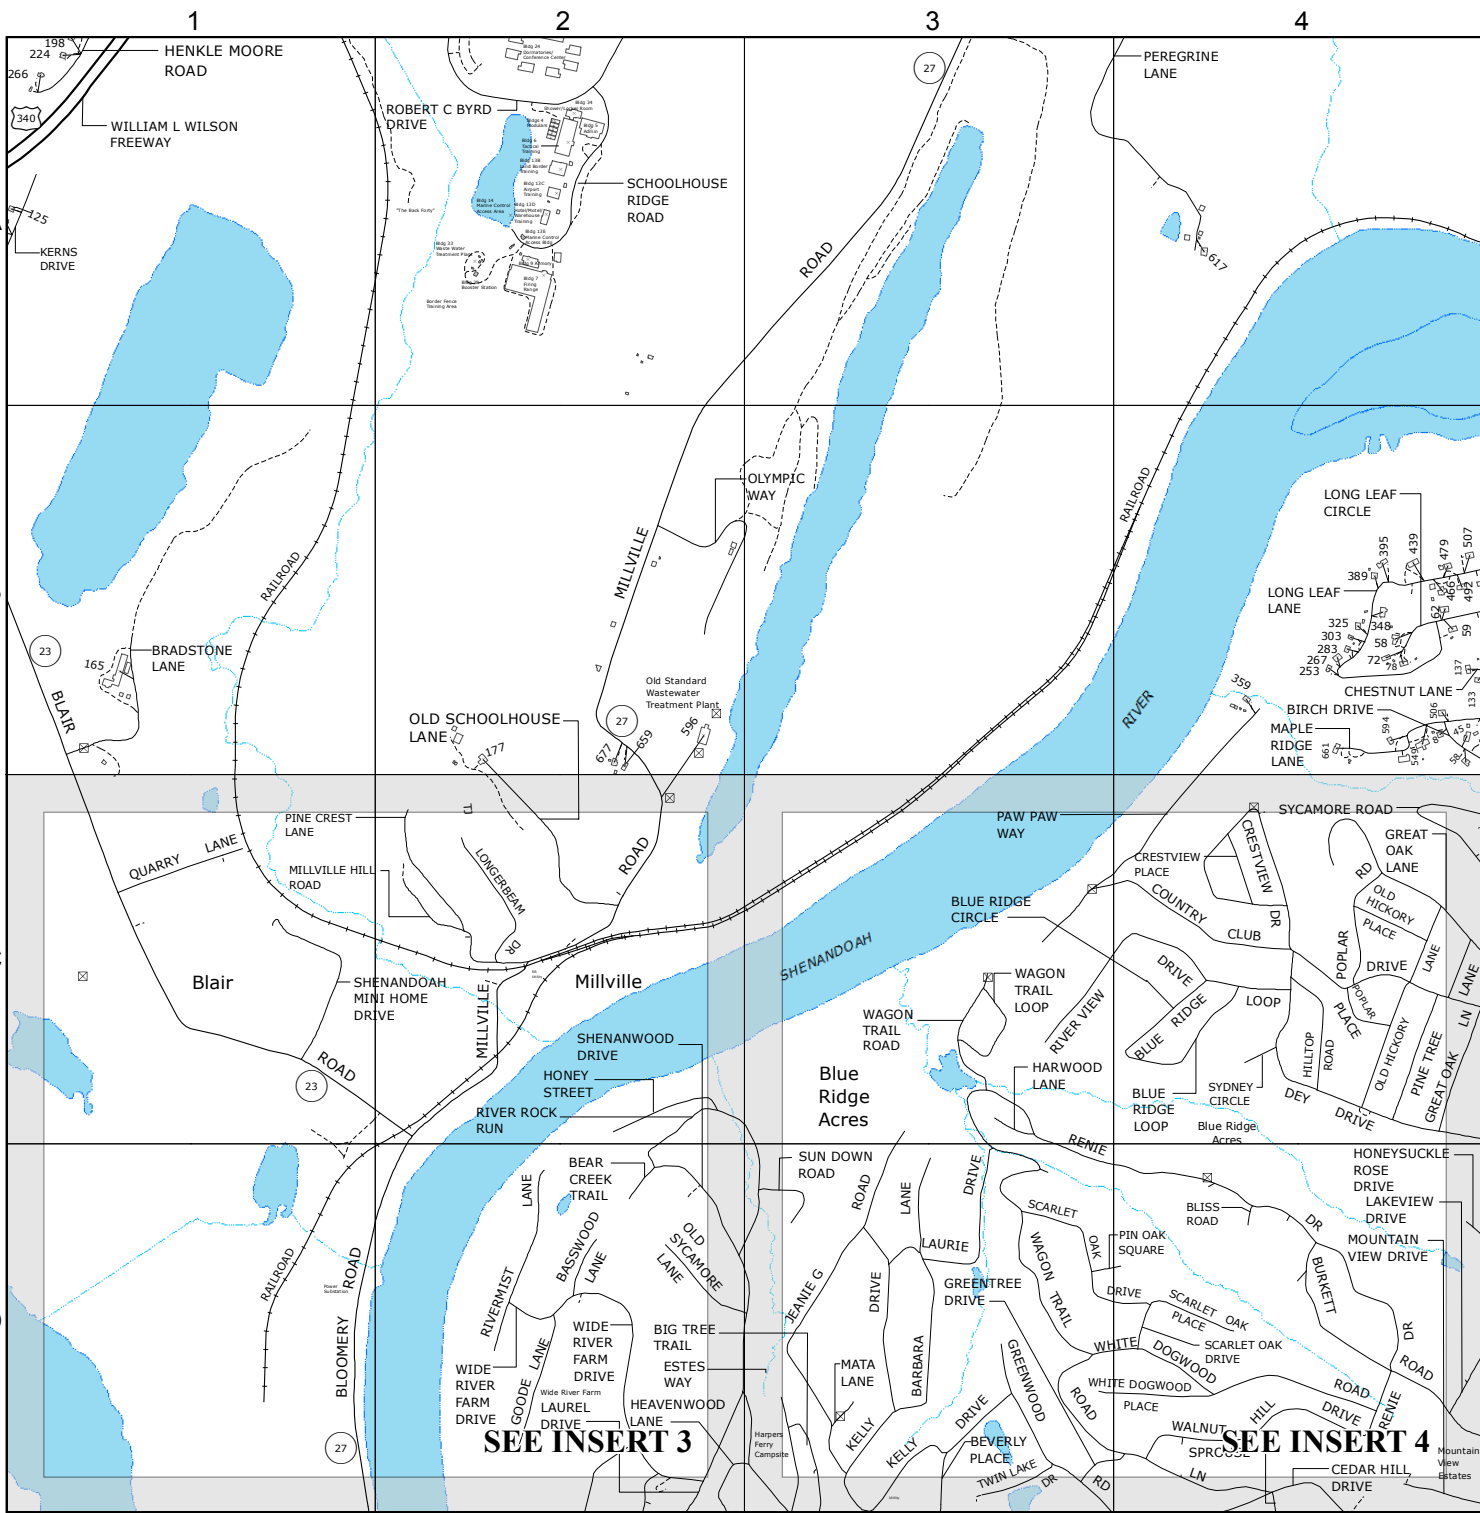

48

NOTE:
SEE INSTRUCTION PAGE
FOR MAP SYMBOLS.

MAP LOCATION

MATCHING
INSERT SHEETS

37-4	38-3	-
47-2	48-1	-
47-4	-	-

N

9-1-1 PLANIMETRIC MAP OF
JEFFERSON
COUNTY
WEST VIRGINIA

48-1