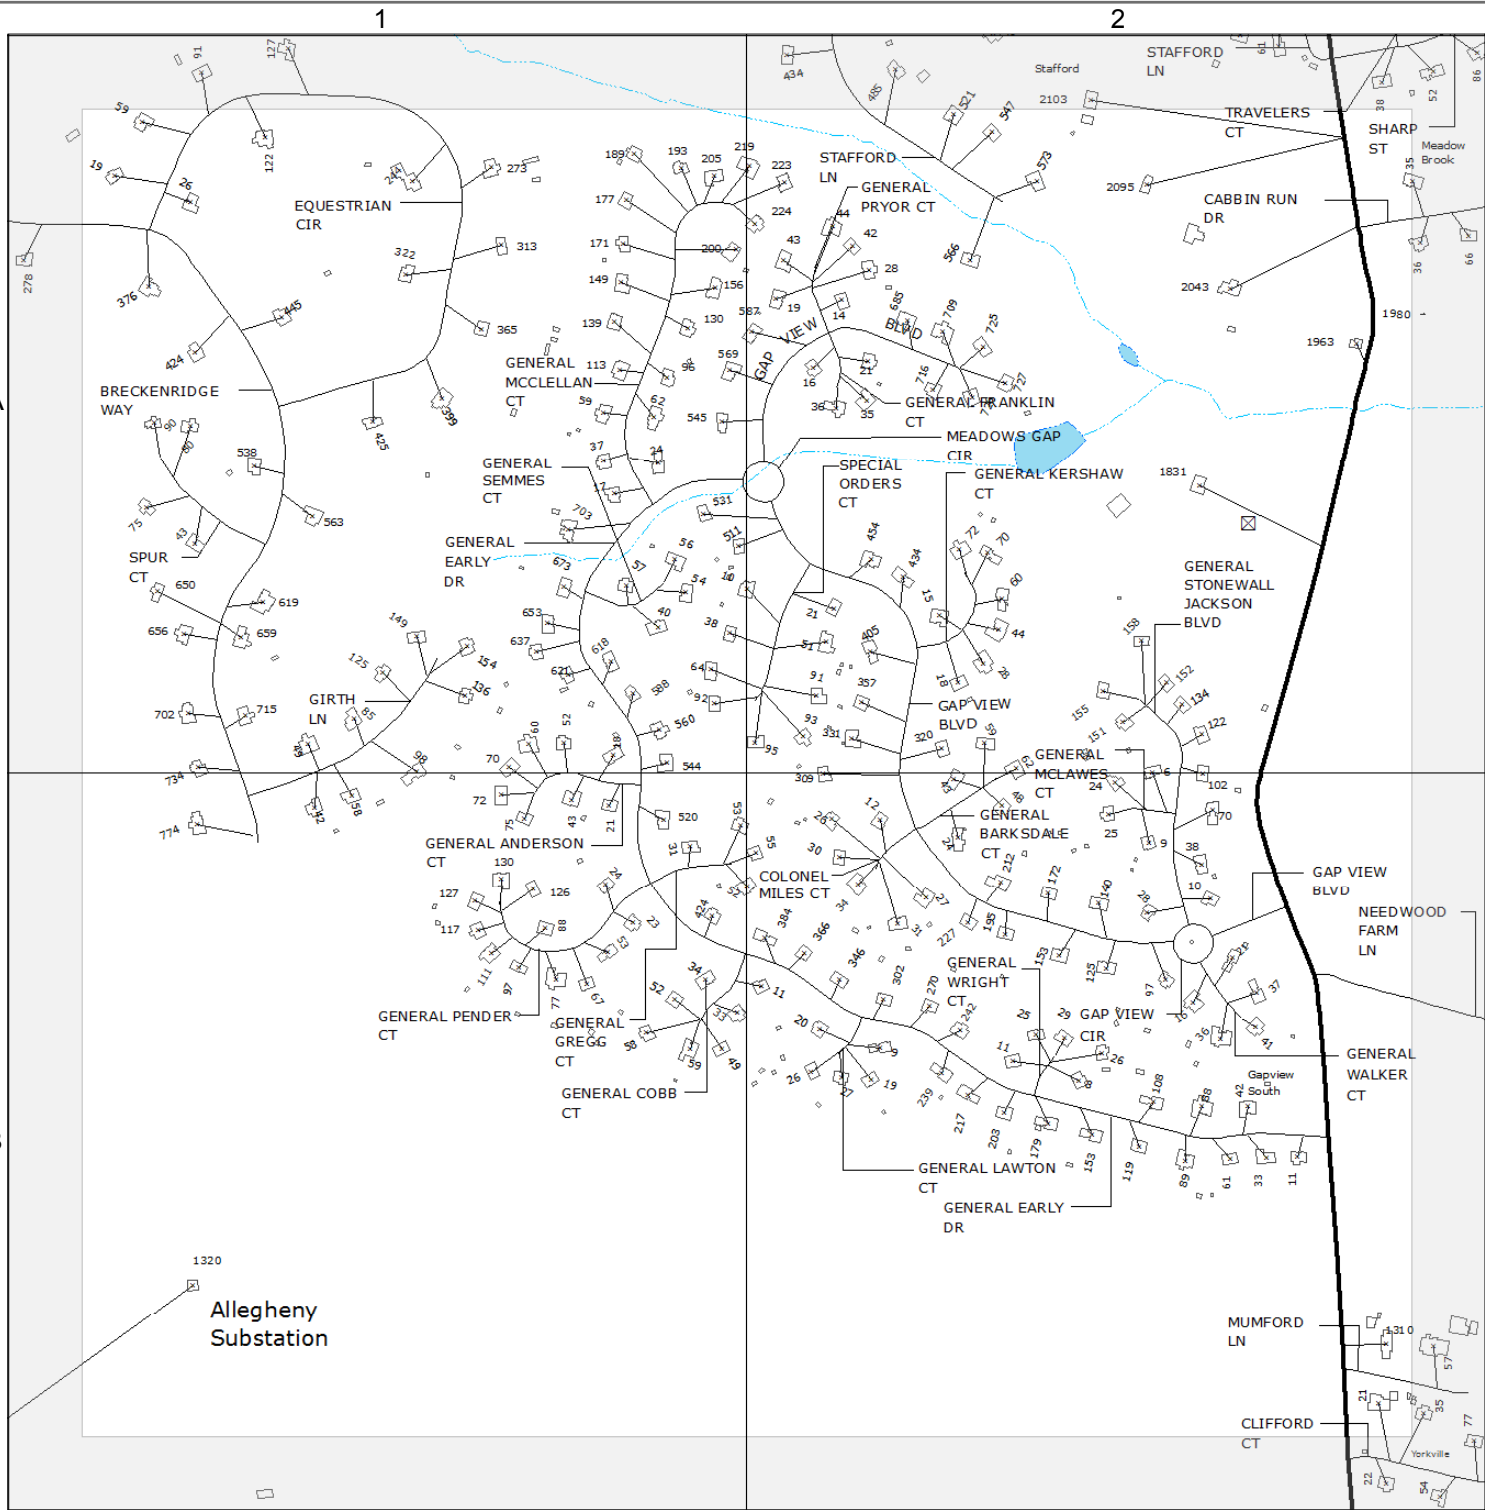

NOTE:
SEE INSTRUCTION PAGE
FOR MAP SYMBOLS.

MAP LOCATION

MATCHING SHEETS

29	30	31
37	38	39
47	48	49

N

9-1-1 PLANIMETRIC MAP OF
JEFFERSON
COUNTY
WEST VIRGINIA

Printed: Feb 23, 2017

REVISION NOTES