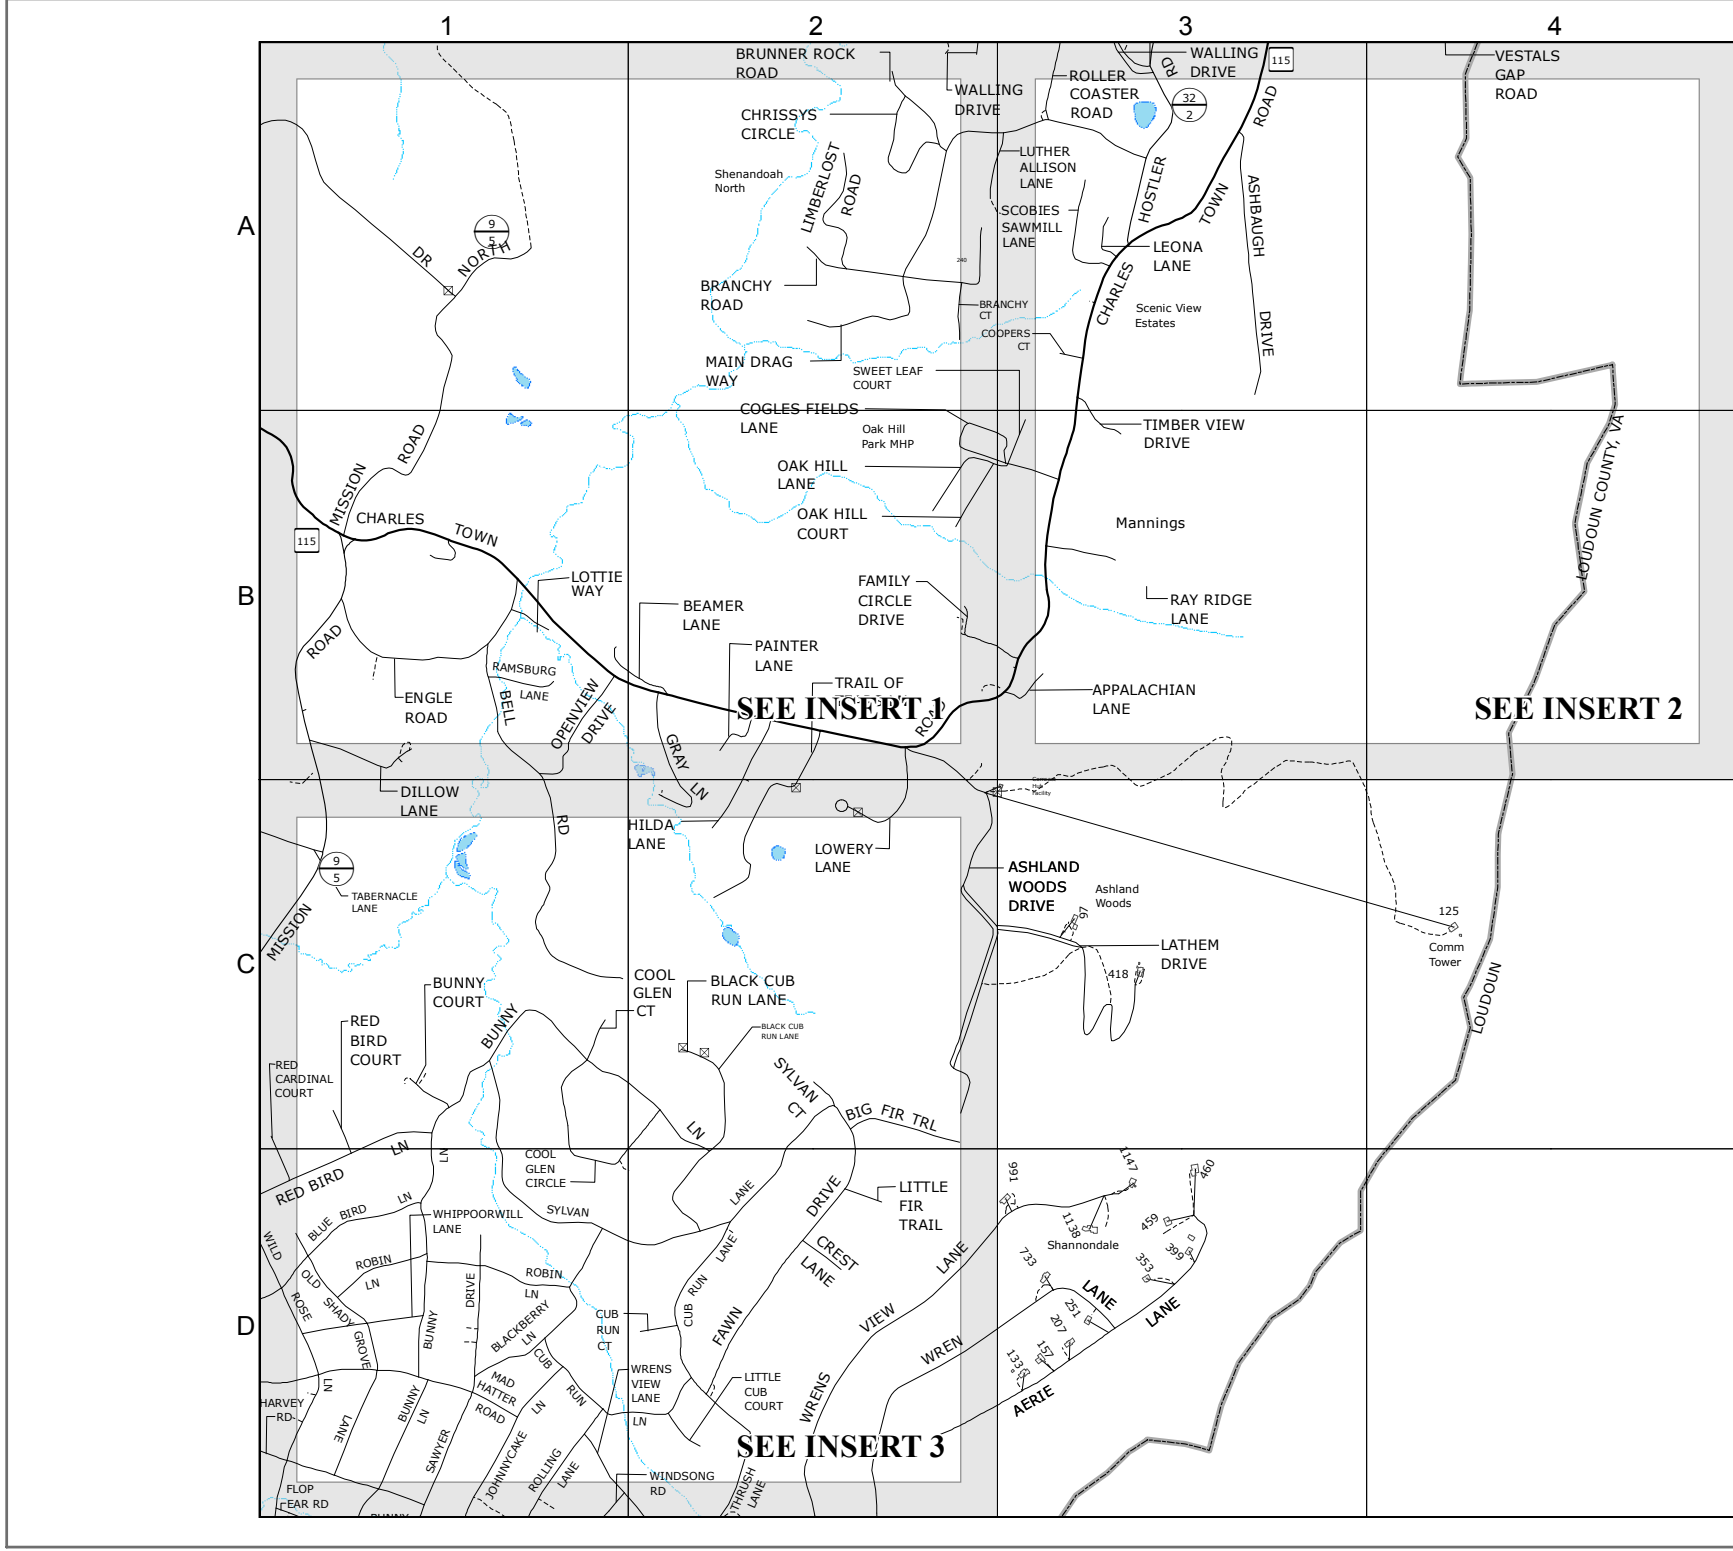

Printed: Feb 23, 2017

REVISION NOTES

MSAG Data Consultants, Inc.
Orange, Virginia 22960

NOTE:
SEE INSTRUCTION PAGE
FOR MAP SYMBOLS.