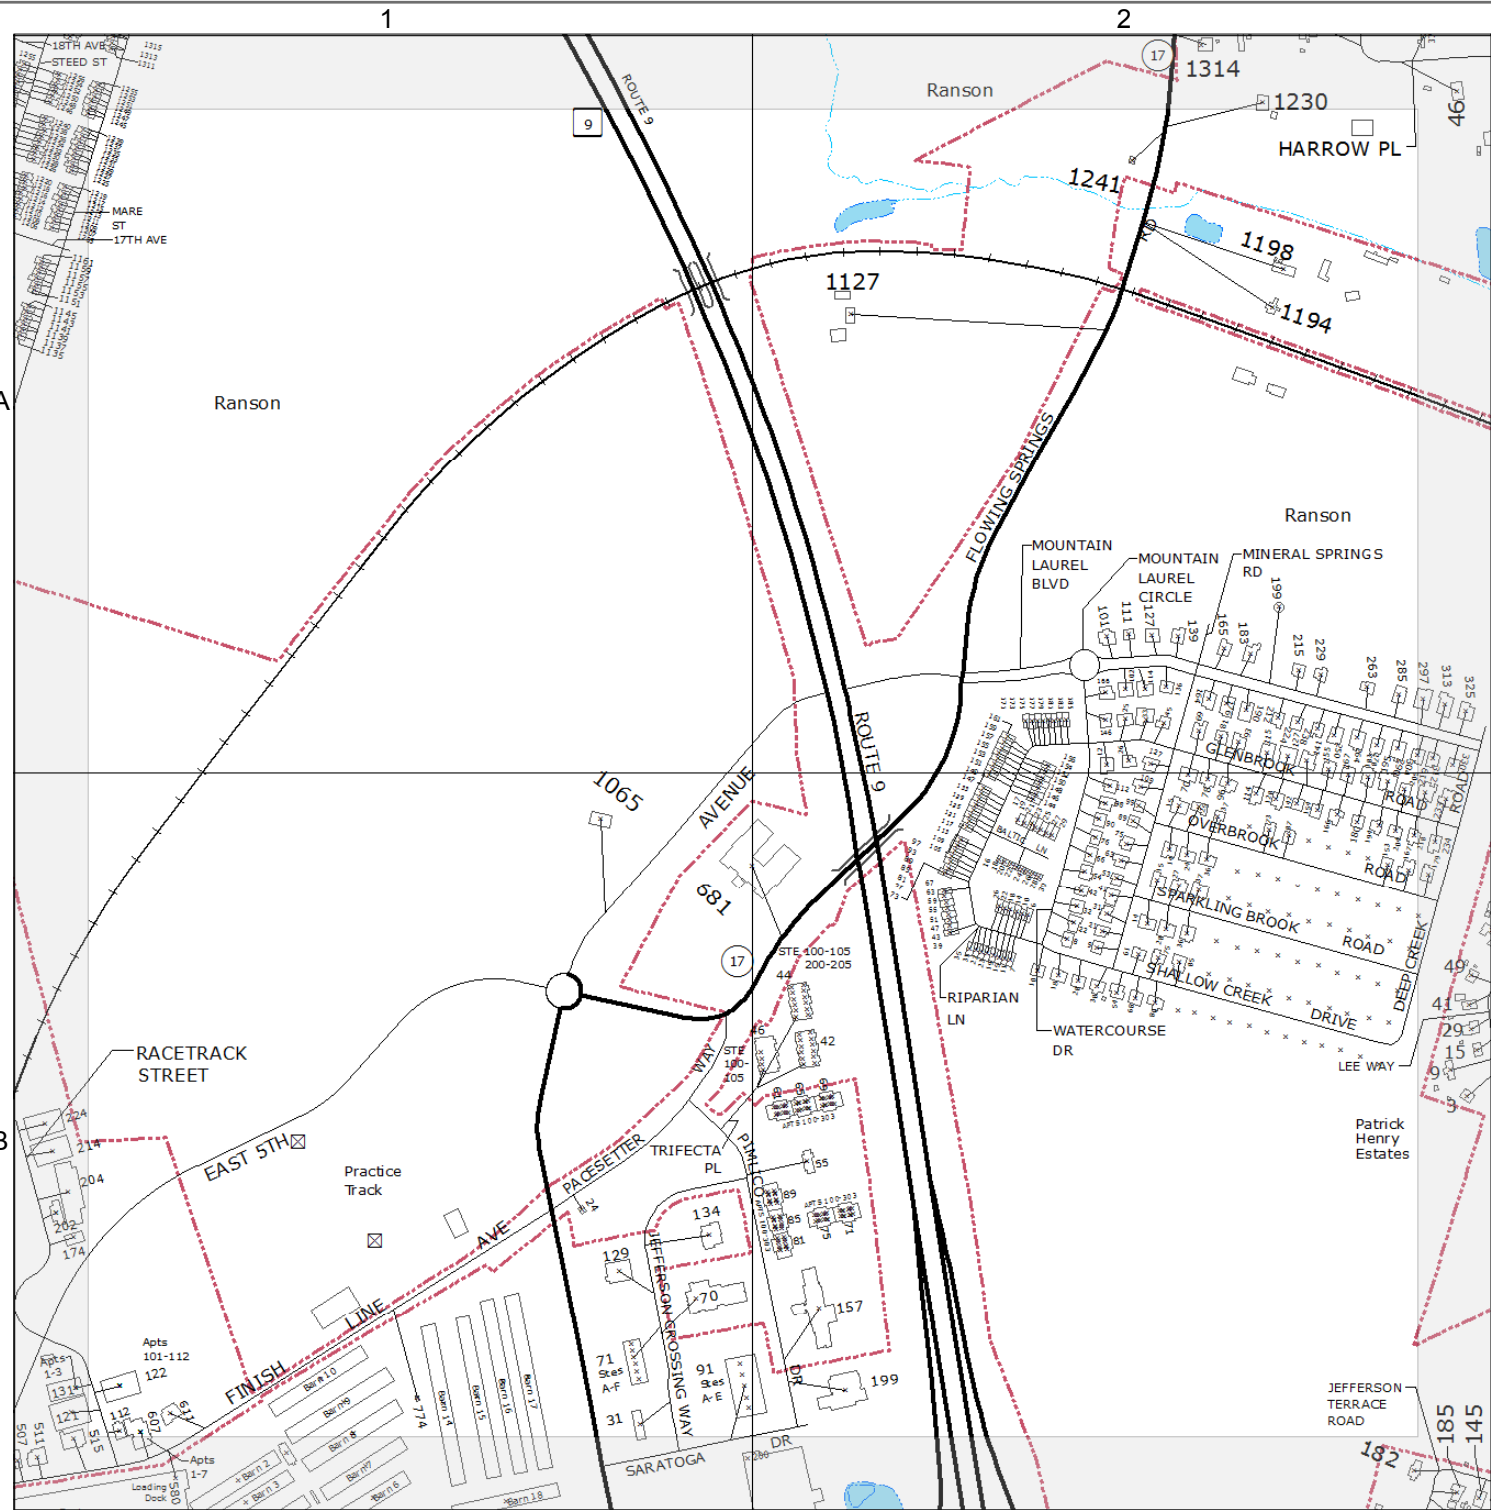

Printed: Feb 23, 2017

REVISION NOTES

MSAG Data Consultants, Inc.
Orange, Virginia 22960

NOTE:
SEE INSTRUCTION PAGE
FOR MAP SYMBOLS.

MAP LOCATION

MATCHING
INSERT SHEETS

-	37-4	38-3
47-1	47-2	48-1
47-3	47-4	-

9-1-1 PLANIMETRIC MAP OF
JEFFERSON
COUNTY
WEST VIRGINIA

47-2