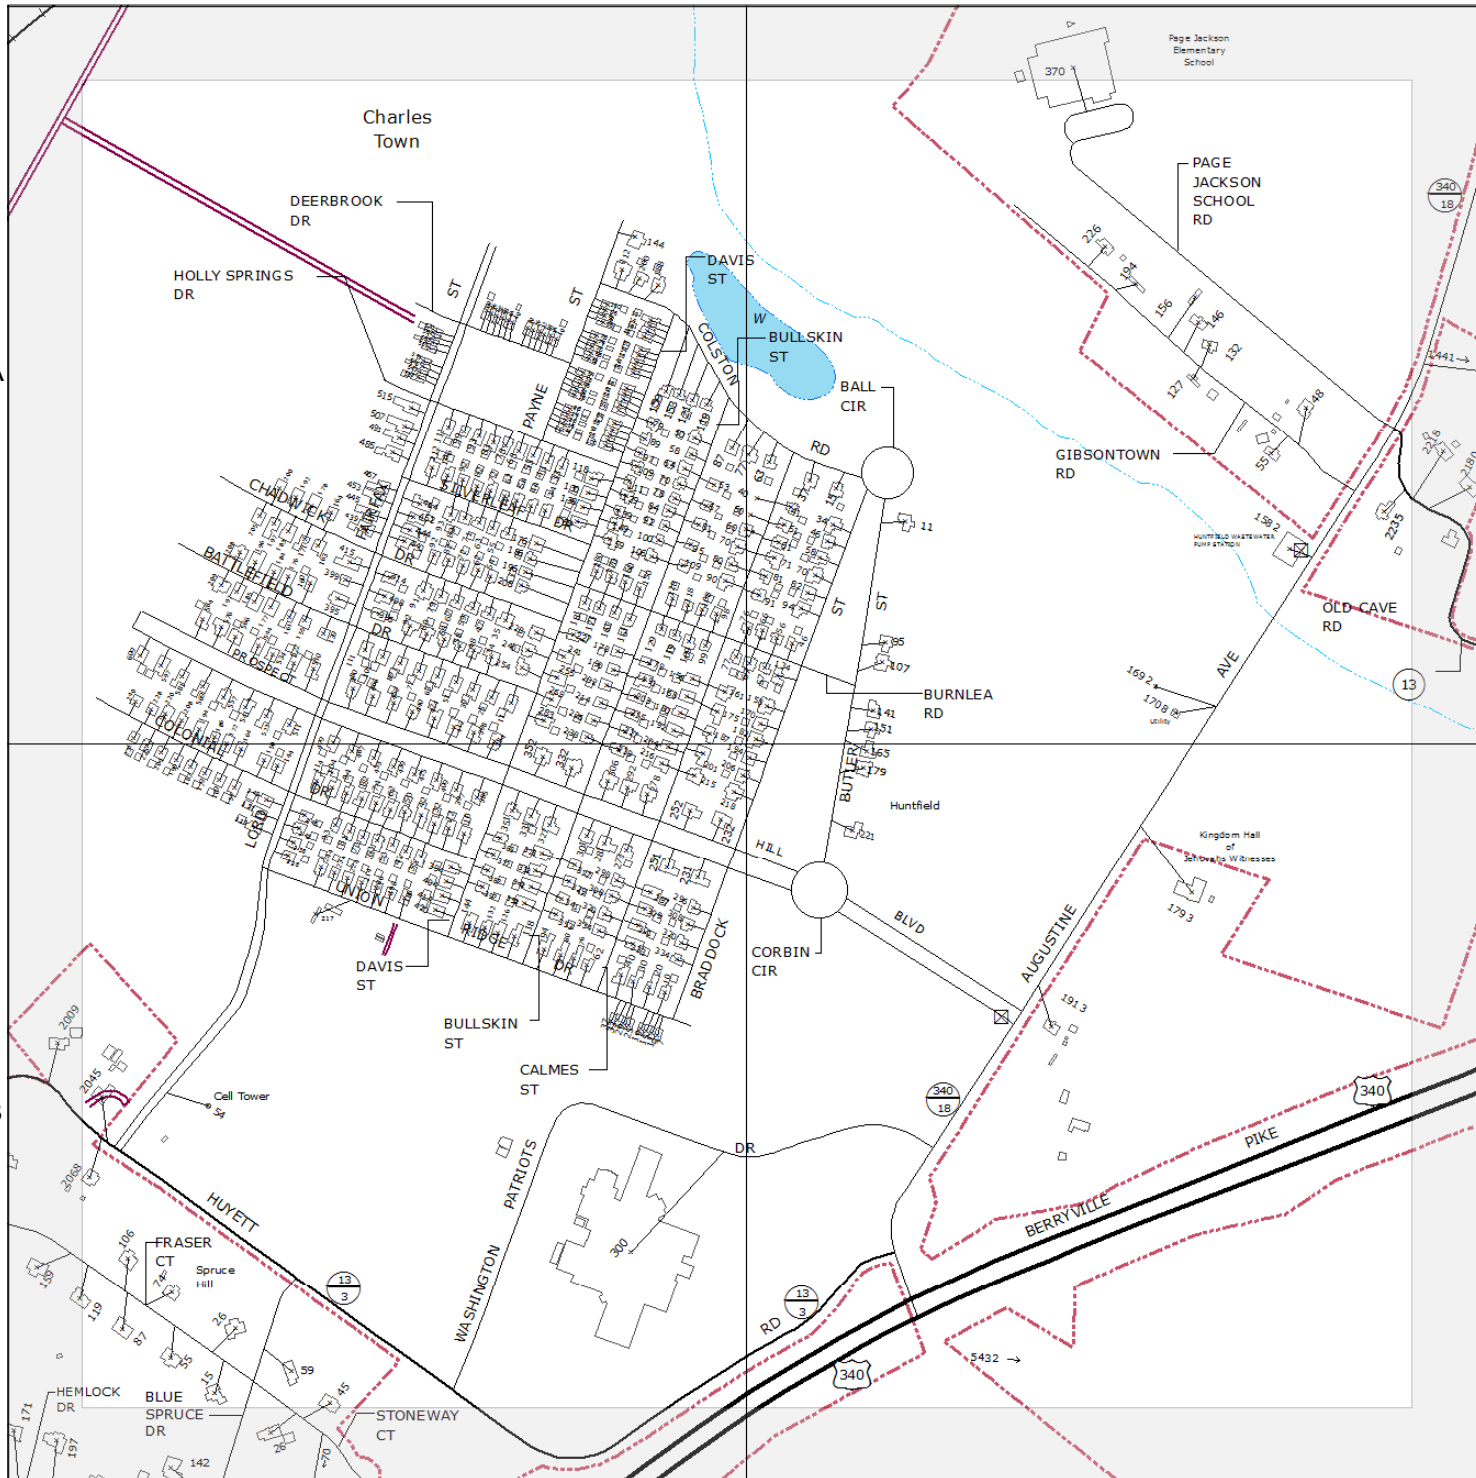

Printed: Feb 23, 2017

REVISION NOTES

MSAG Data Consultants, Inc.
Orange, Virginia 22960

NOTE:
SEE INSTRUCTION PAGE
FOR MAP SYMBOLS.