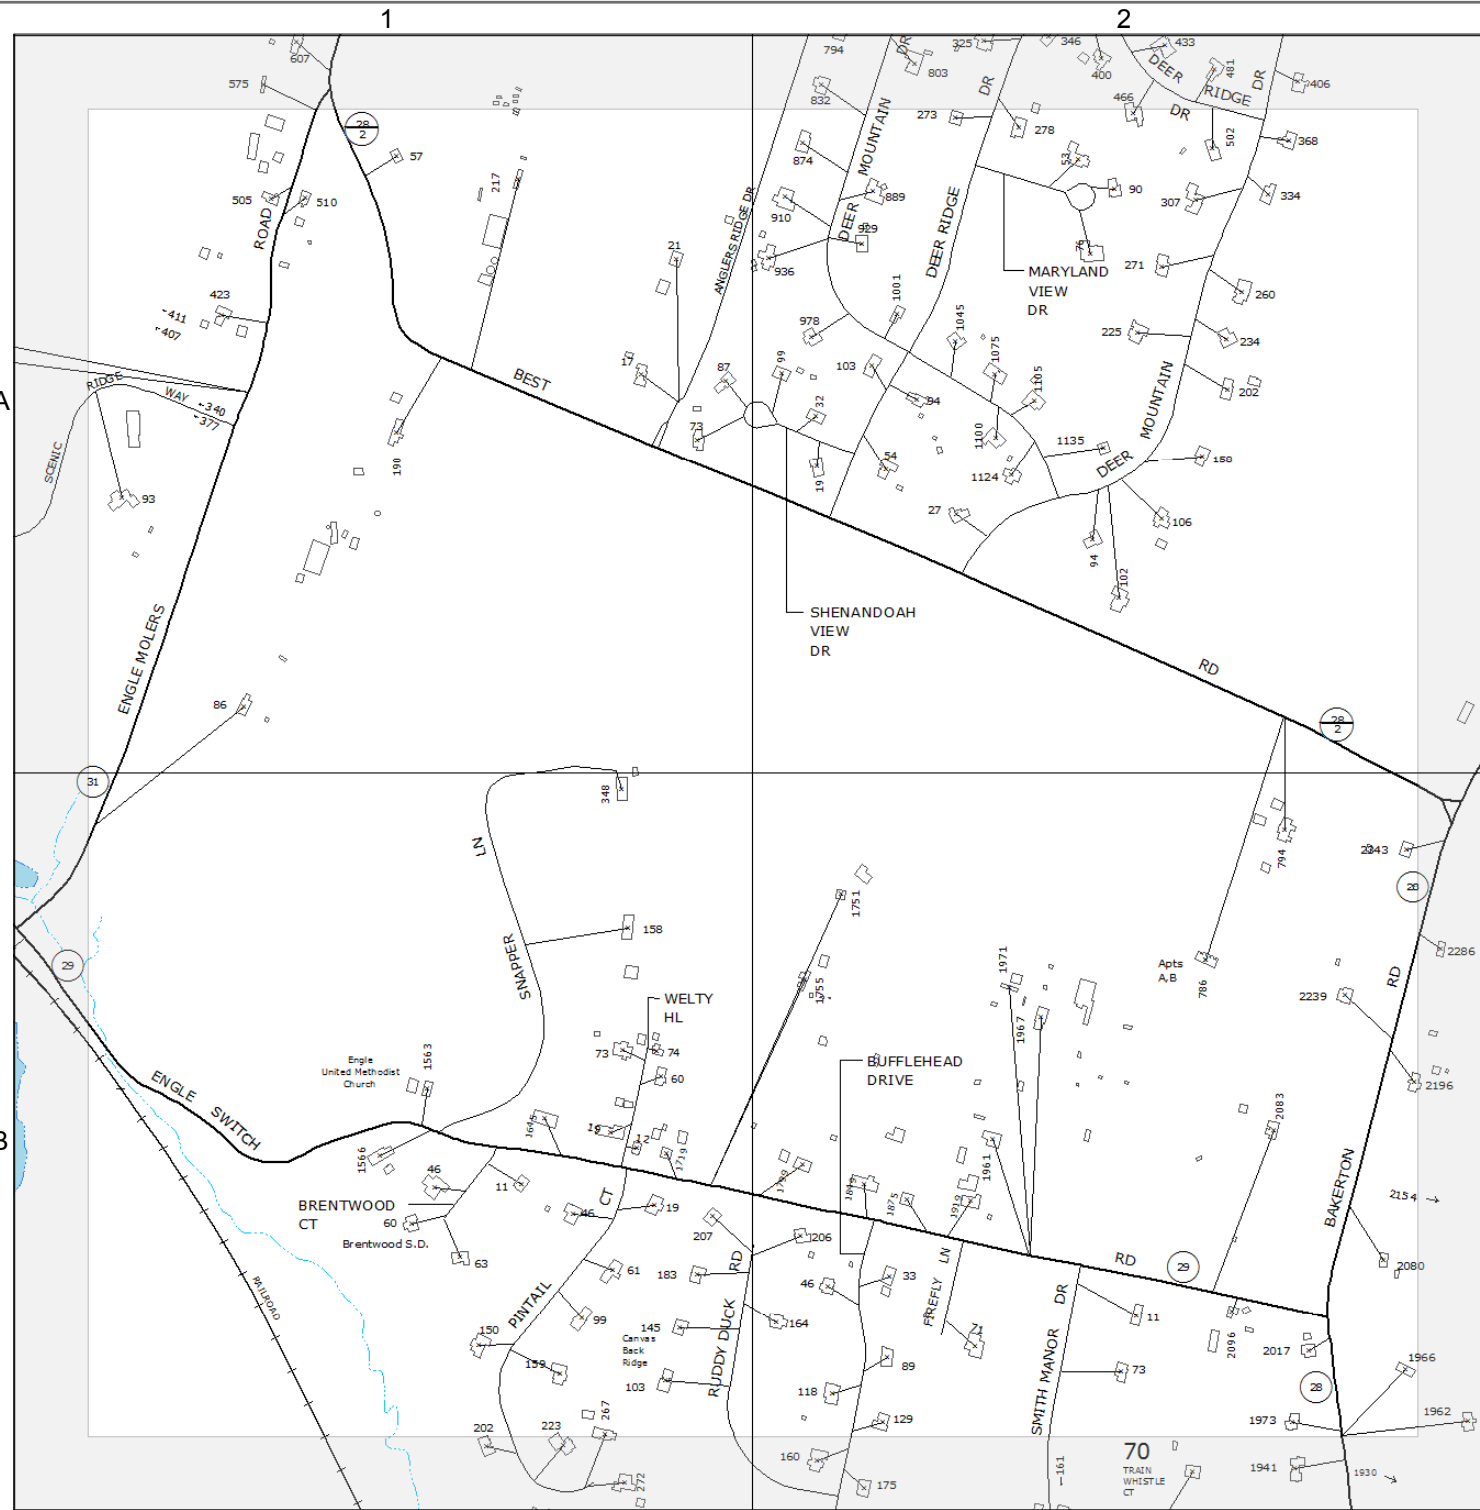

Printed: Feb 23, 2017

REVISION NOTES

MSAG Data Consultants, Inc.
Orange, Virginia 22960

NOTE:
SEE INSTRUCTION PAGE
FOR MAP SYMBOLS.