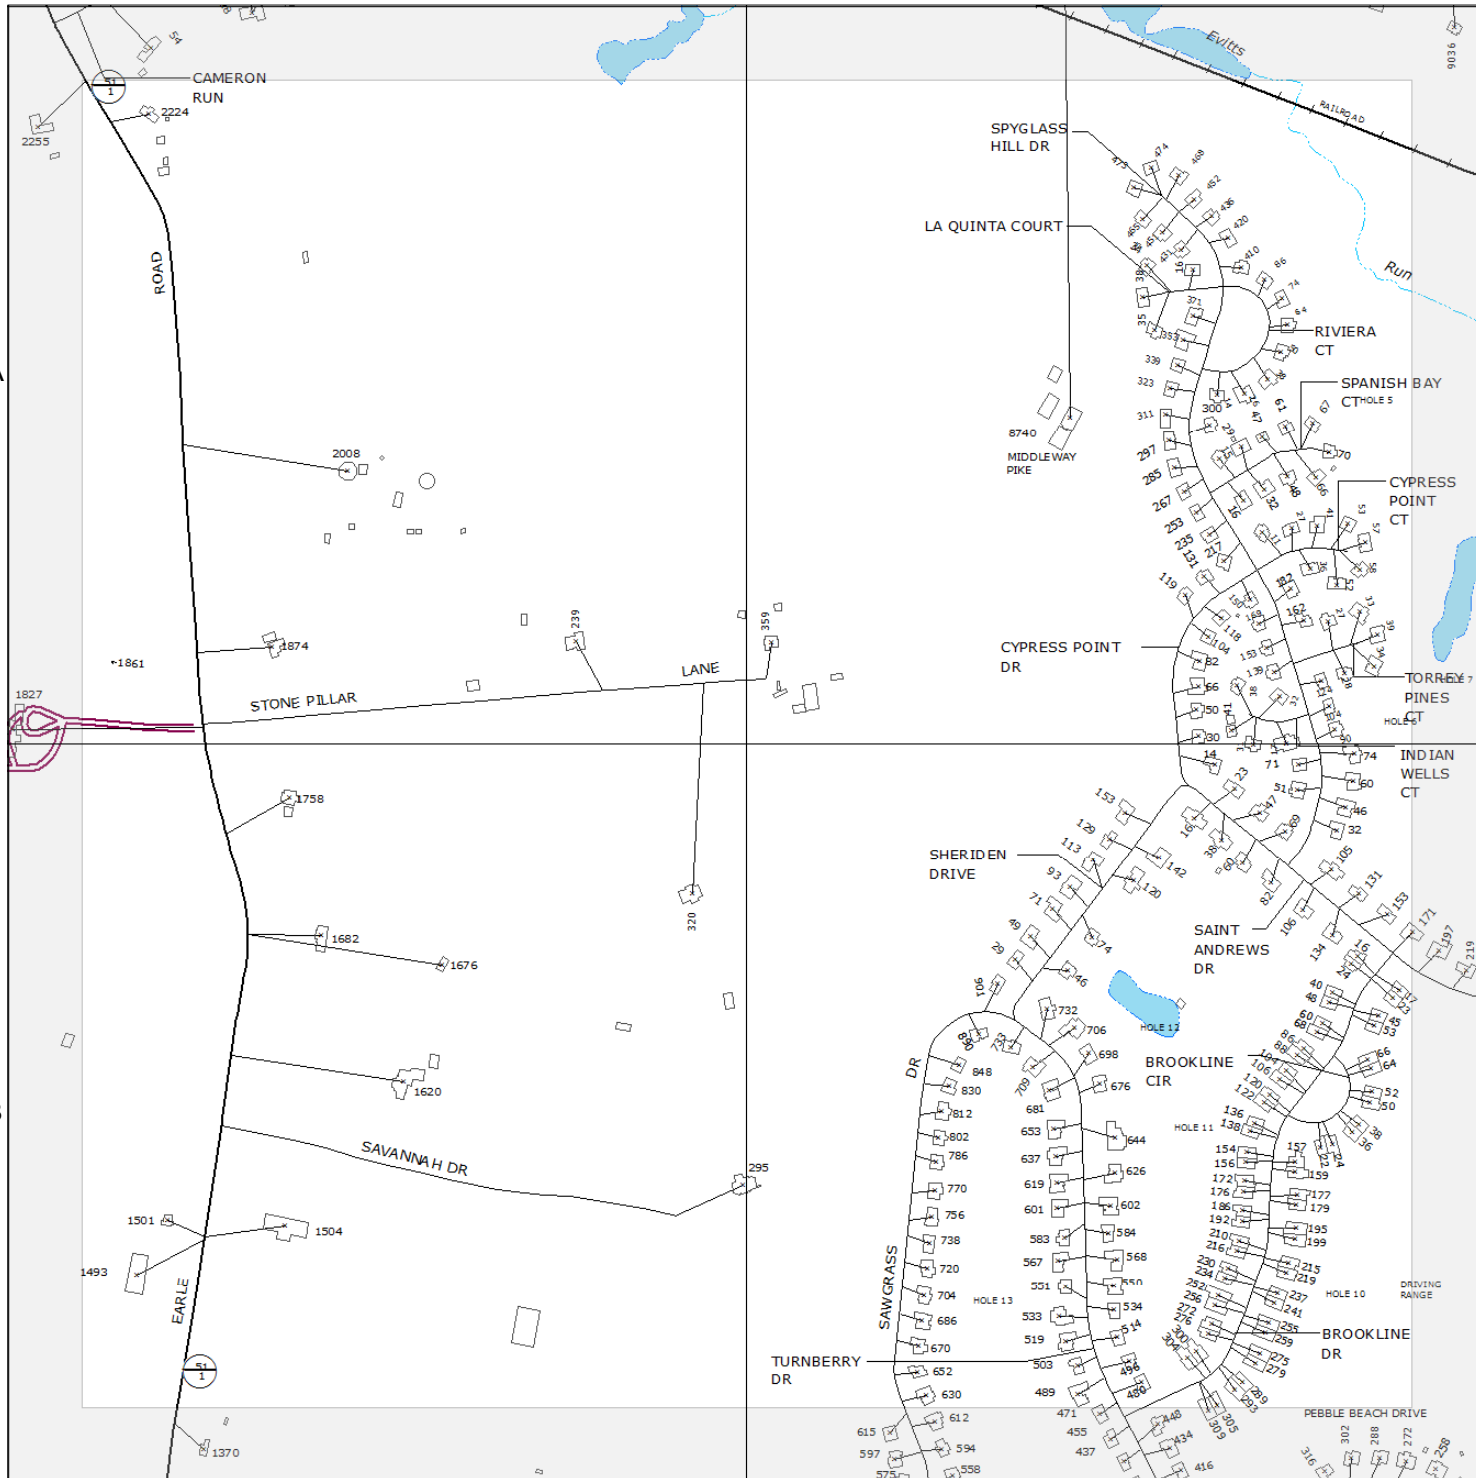

9-1-1 PLANIMETRIC MAP OF
JEFFERSON
COUNTY
WEST VIRGINIA

45-4