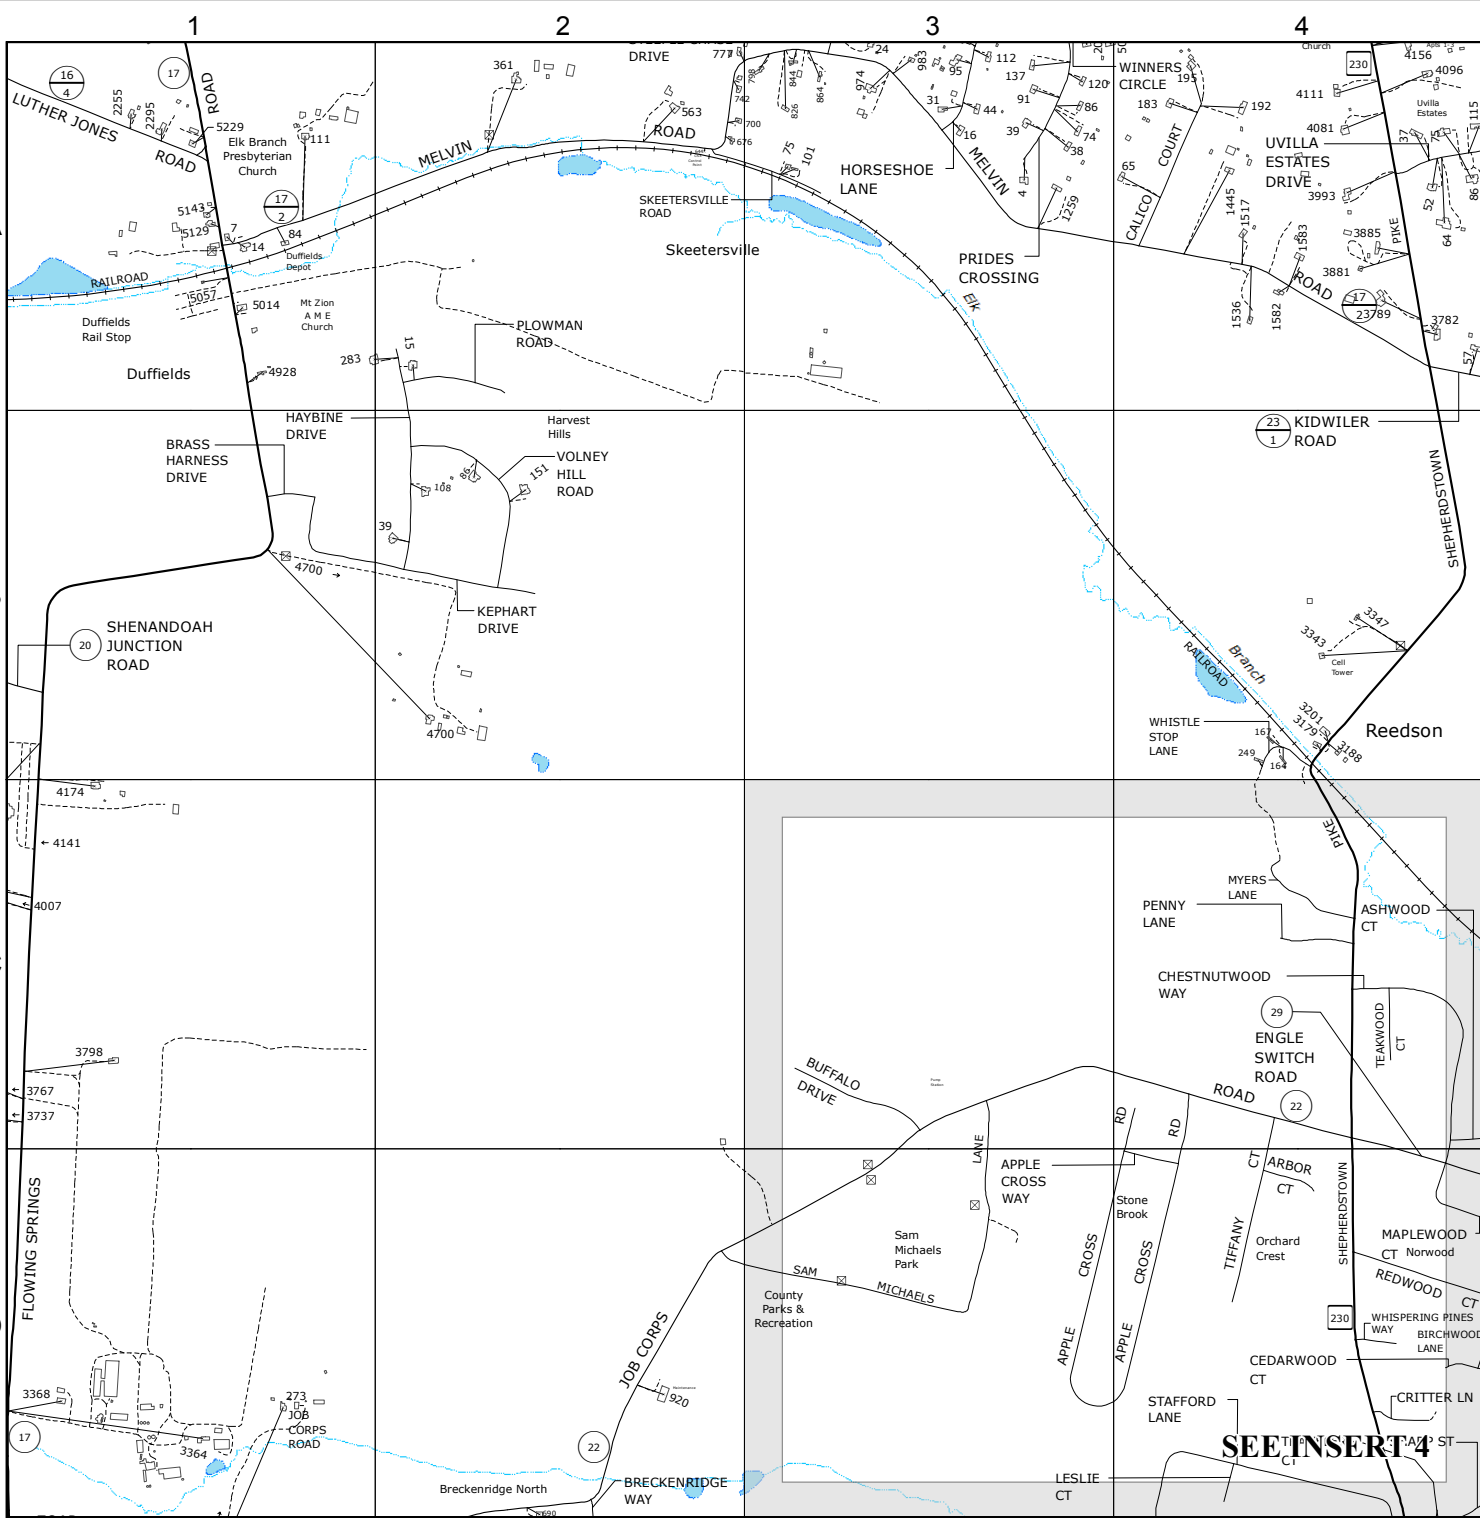

9-1-1 PLANIMETRIC MAP OF
JEFFERSON
COUNTY
WEST VIRGINIA

30