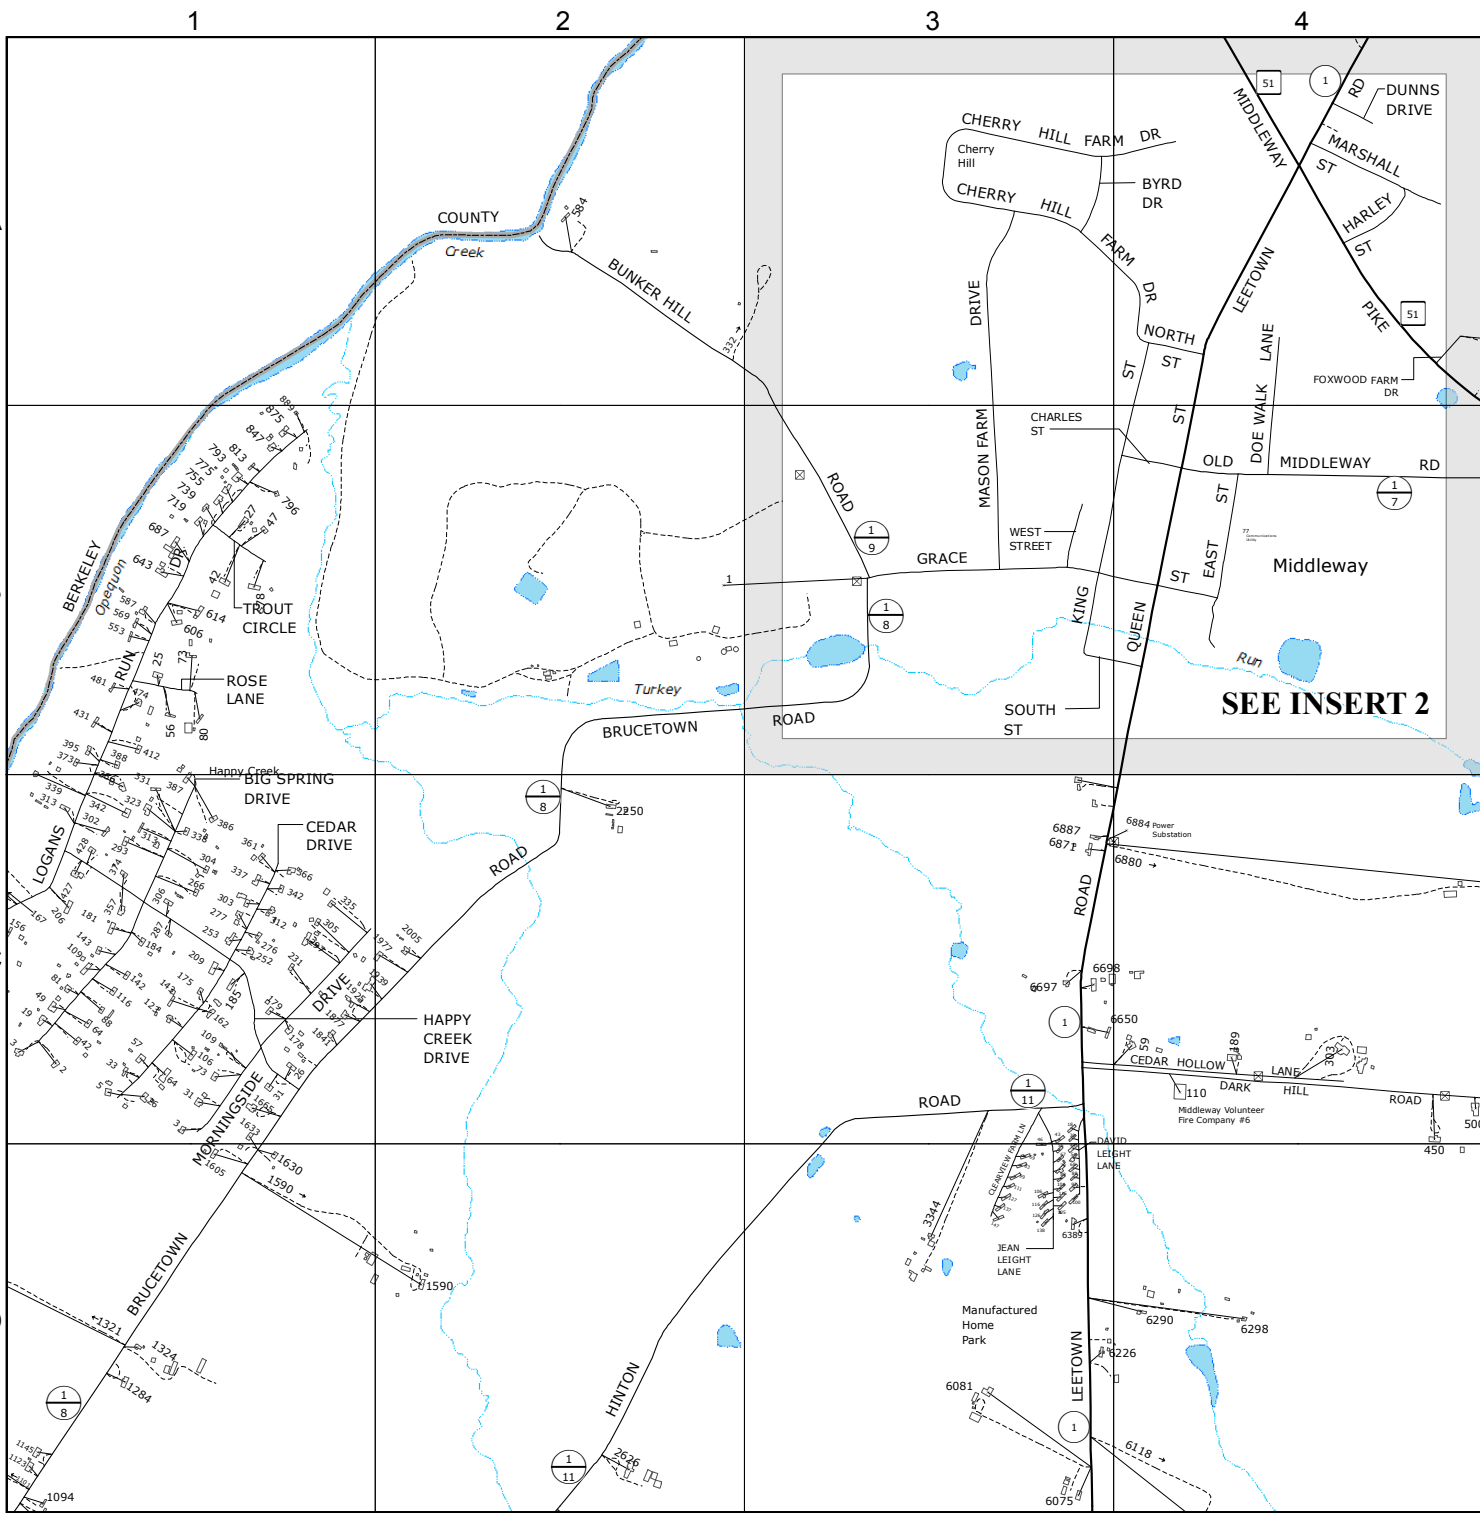

9-1-1 PLANIMETRIC MAP OF
JEFFERSON
COUNTY
WEST VIRGINIA

43