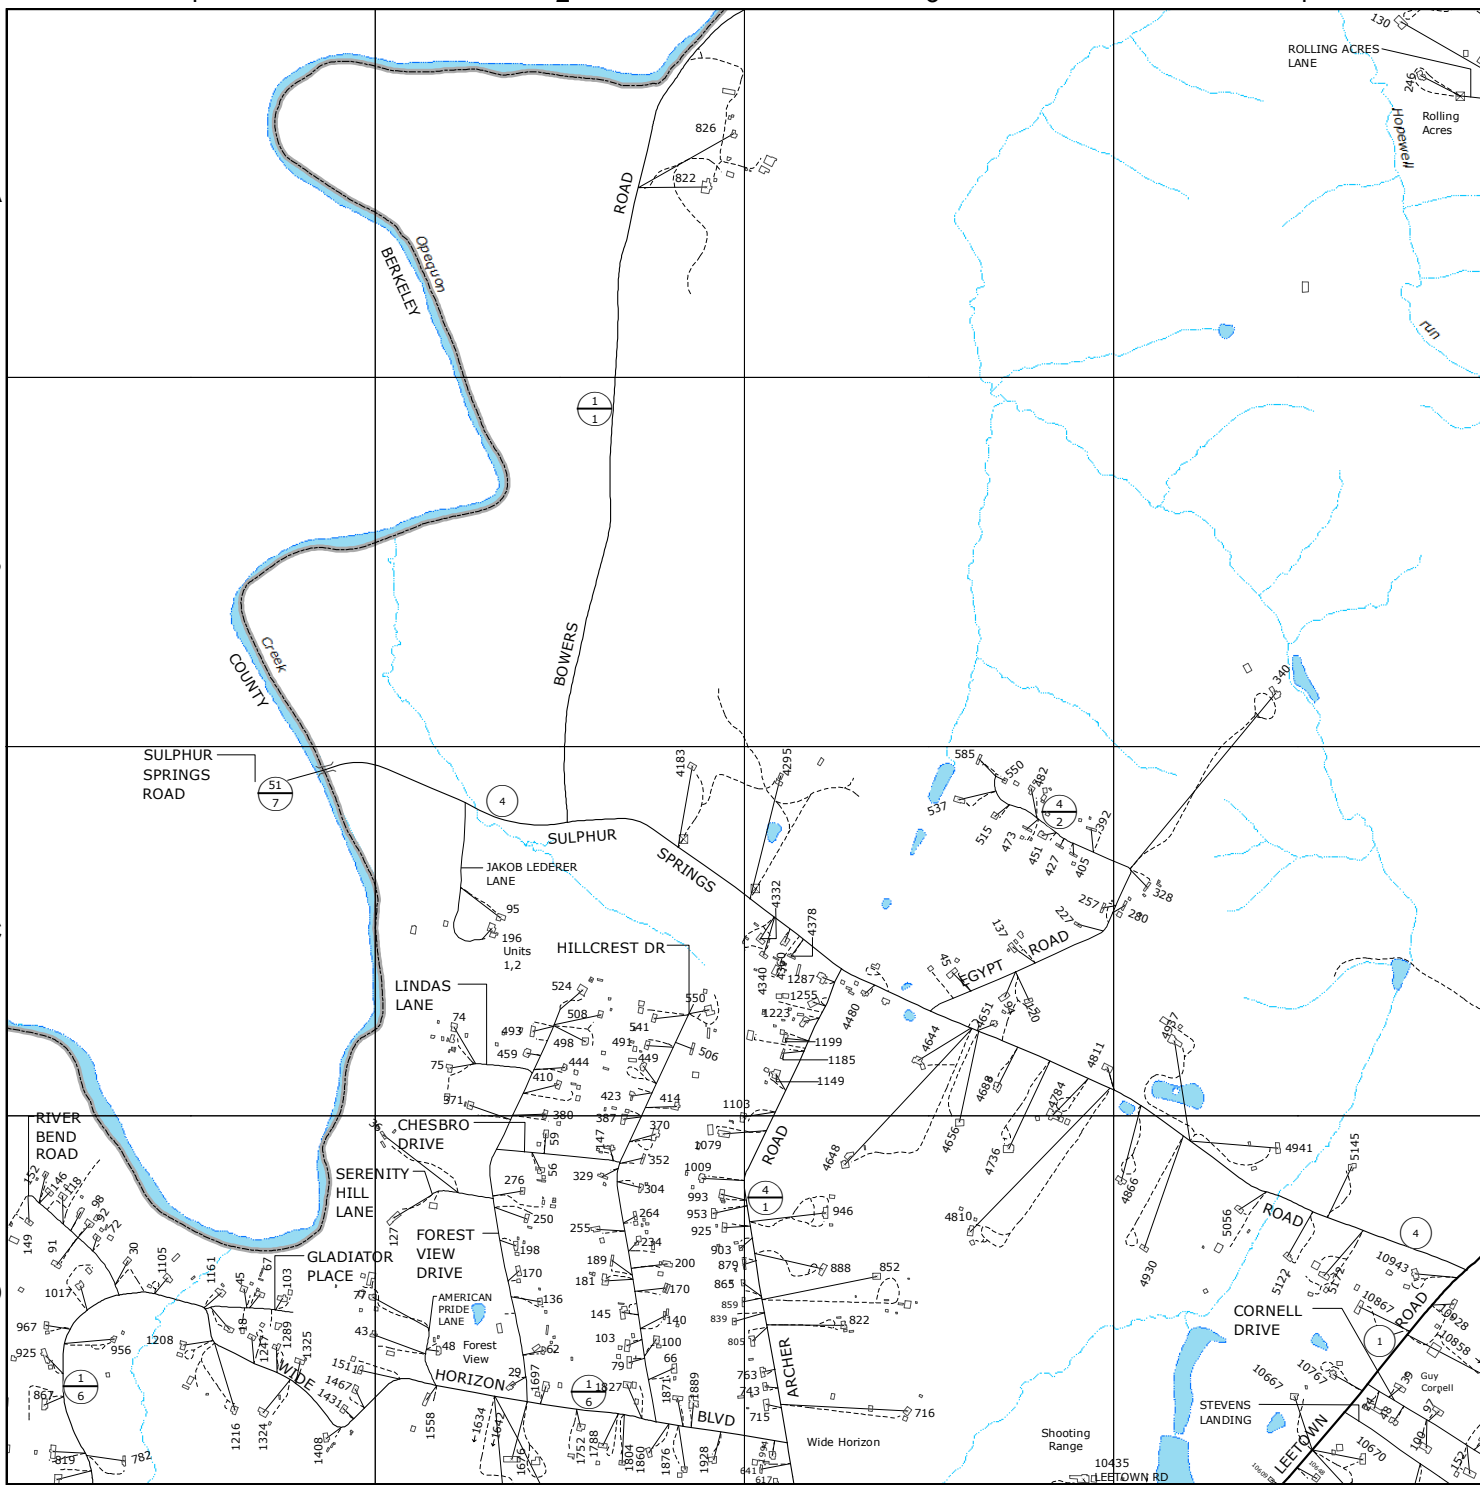

MAP LOCATION

MATCHING SHEETS

-	-	18
-	25	26
-	33	34

N

9-1-1 PLANIMETRIC MAP OF
JEFFERSON
COUNTY
WEST VIRGINIA

25

1 2 3 4

A
B
C
D