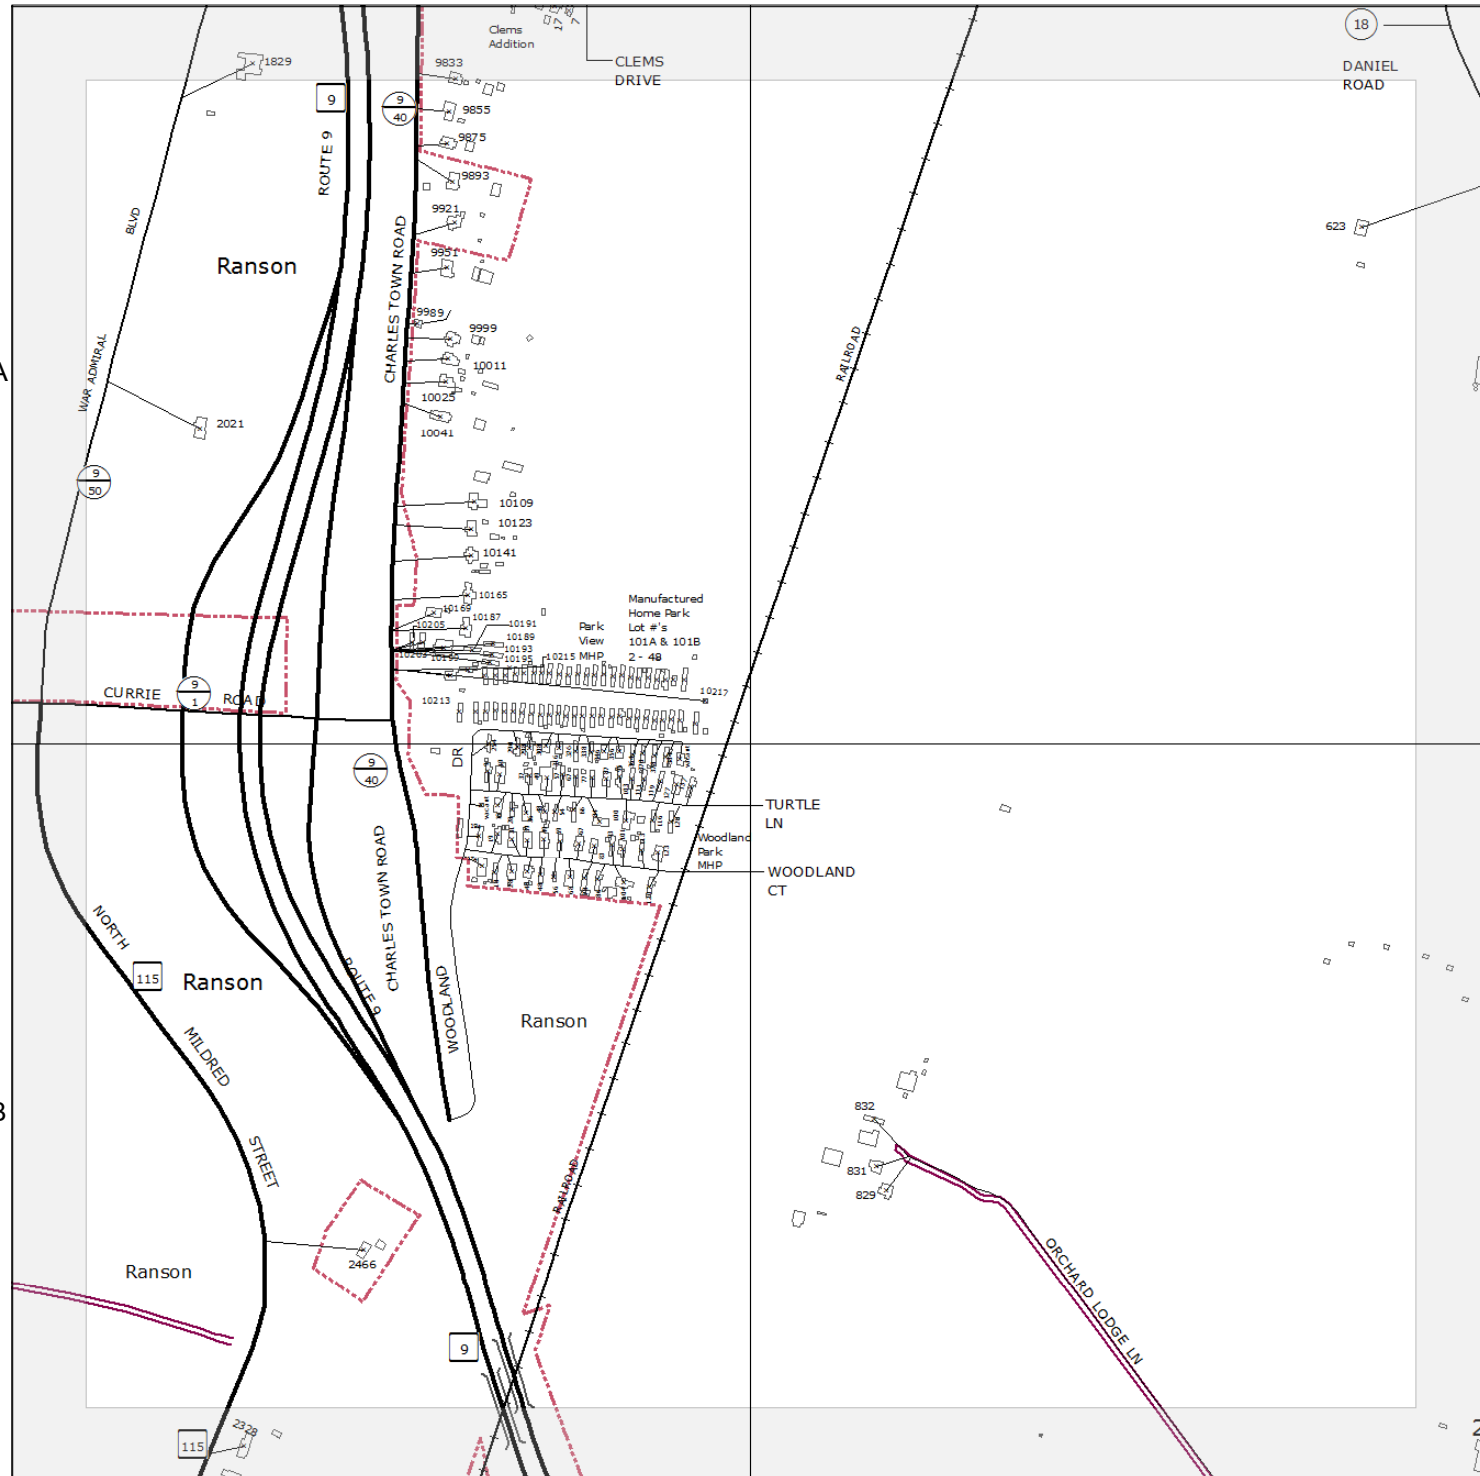

NOTE:
SEE INSTRUCTION PAGE
FOR MAP SYMBOLS.

MAP LOCATION

MATCHING
INSERT SHEETS

-	-	-
-	37-5	-
-	-	37-4 38-3

N

9-1-1 PLANIMETRIC MAP OF
JEFFERSON
COUNTY
WEST VIRGINIA

37-5

1

2

A

B