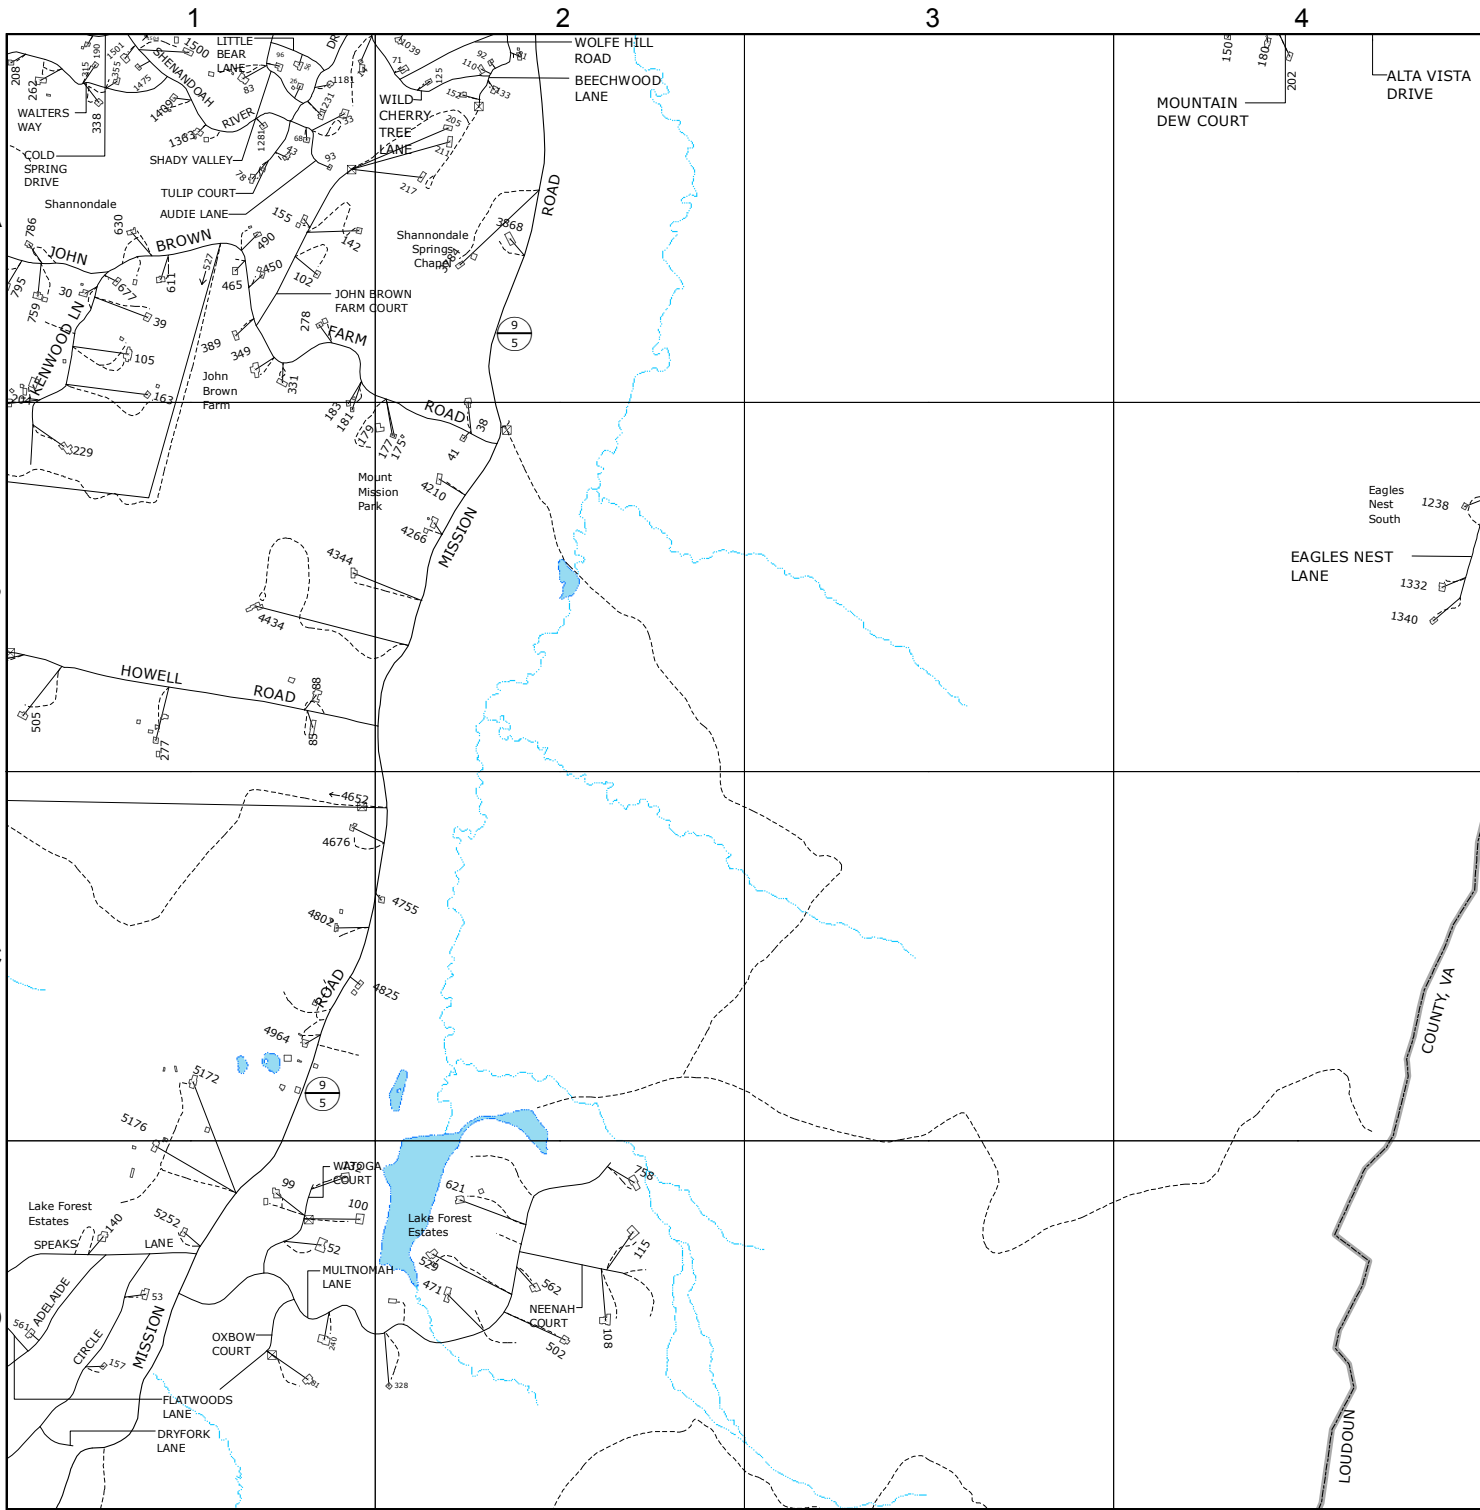

Printed: Feb 23, 2017

REVISION NOTES

MSAG Data Consultants, Inc.
Orange, Virginia 22960

NOTE:
SEE INSTRUCTION PAGE
FOR MAP SYMBOLS.