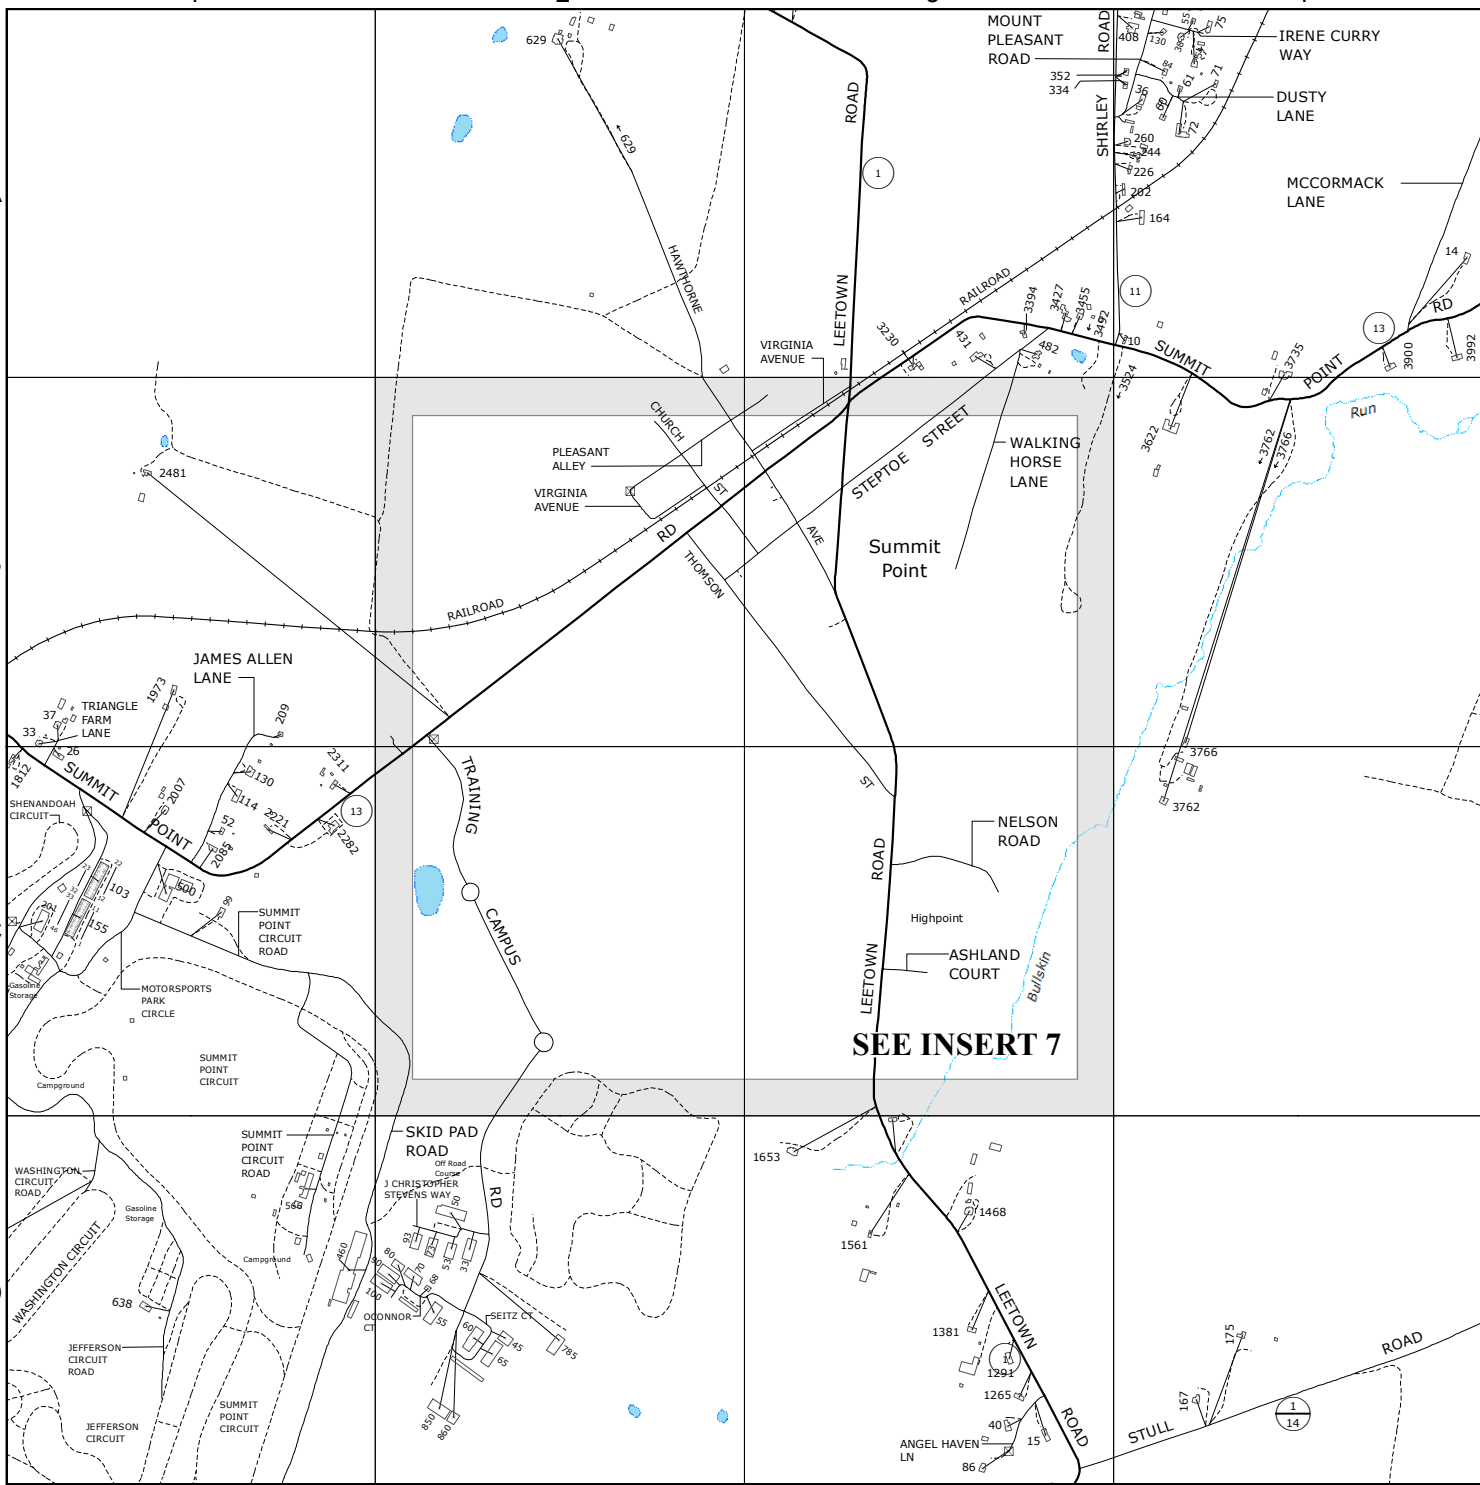

Printed: Feb 23, 2017

REVISION NOTES

MSAG Data Consultants, Inc.
Orange, Virginia 22960

NOTE:
SEE INSTRUCTION PAGE
FOR MAP SYMBOLS.

MAP LOCATION

MATCHING SHEETS

52	53	54
61	62	63
68	69	70

9-1-1 PLANIMETRIC MAP OF
JEFFERSON
COUNTY
WEST VIRGINIA