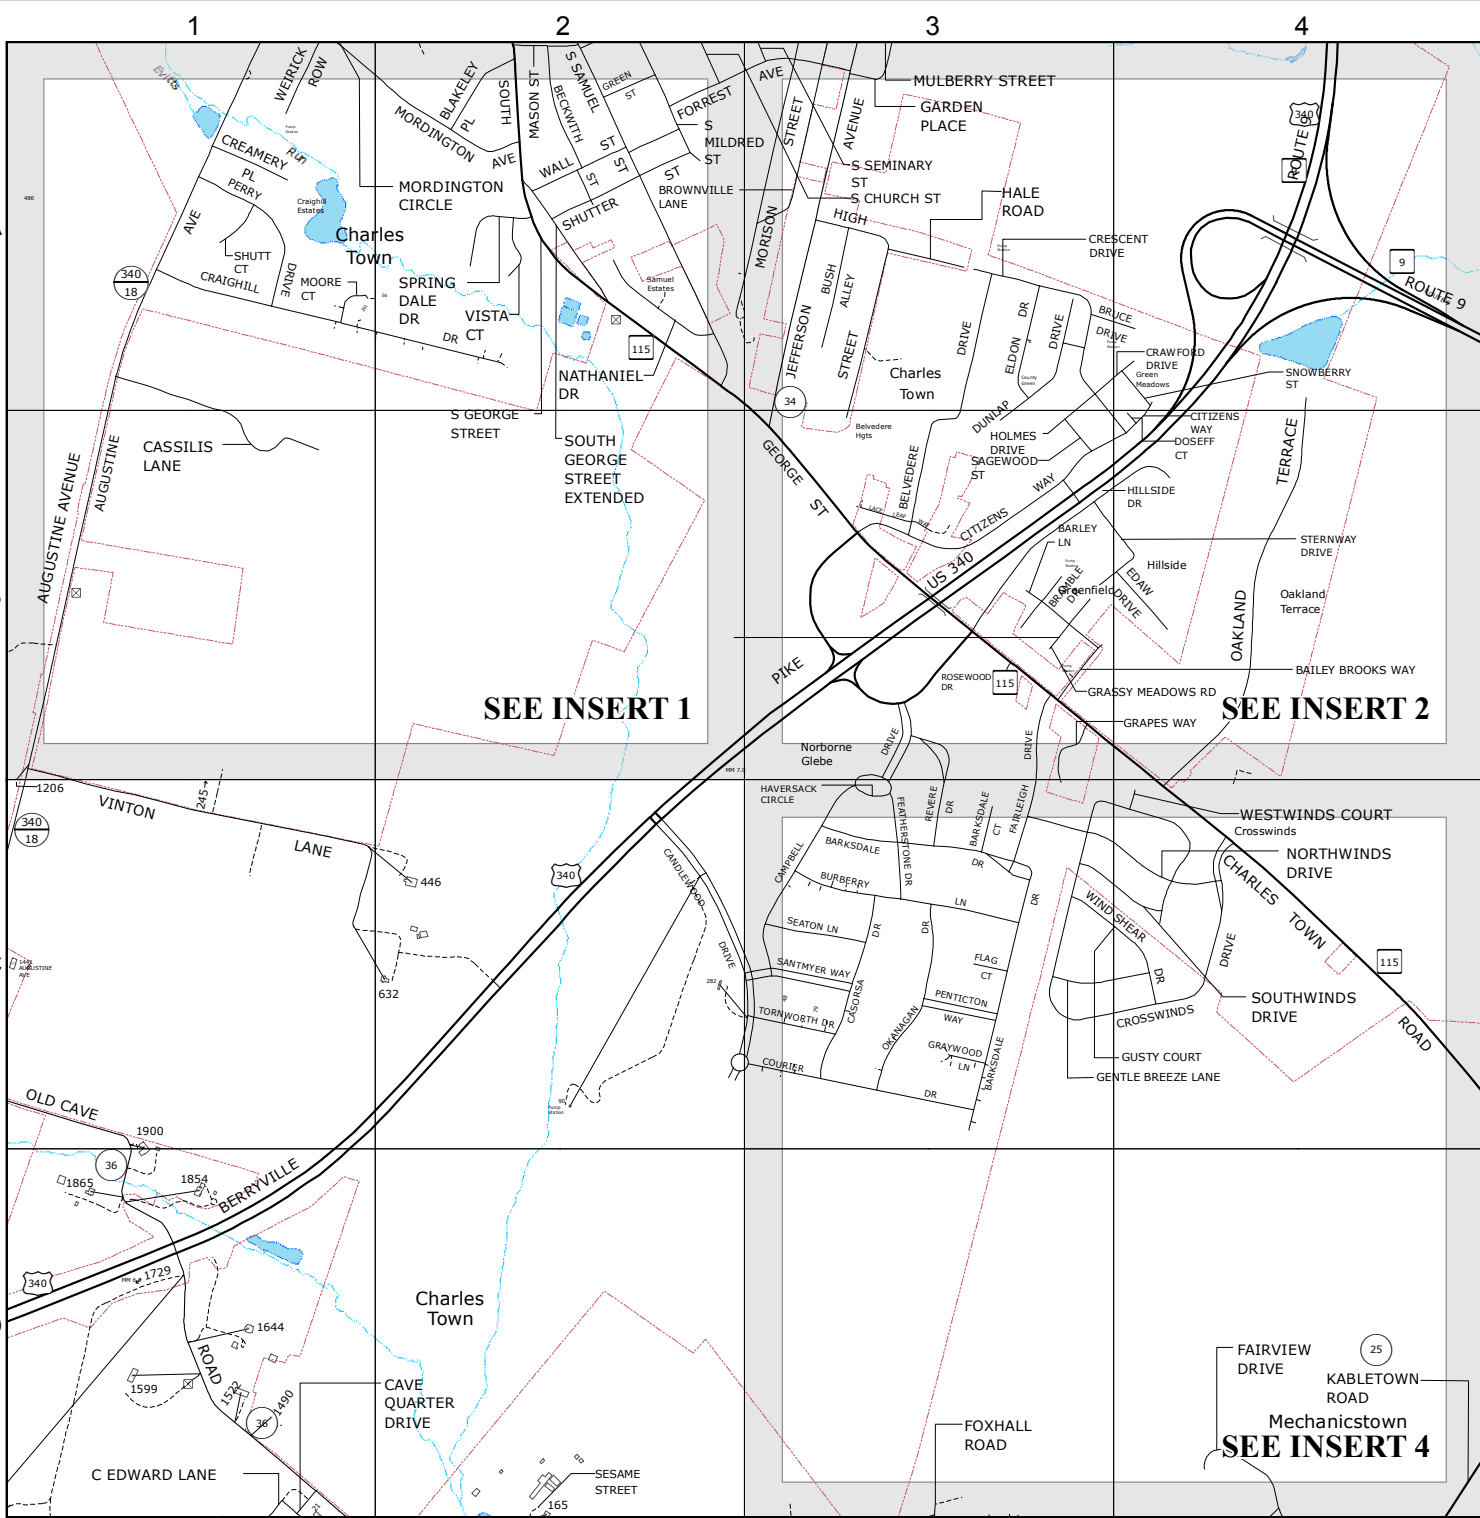

MATCHING SHEETS

46	47	48
55	56	57
64	65	66

N

9-1-1 PLANIMETRIC MAP OF
JEFFERSON
COUNTY
WEST VIRGINIA

56