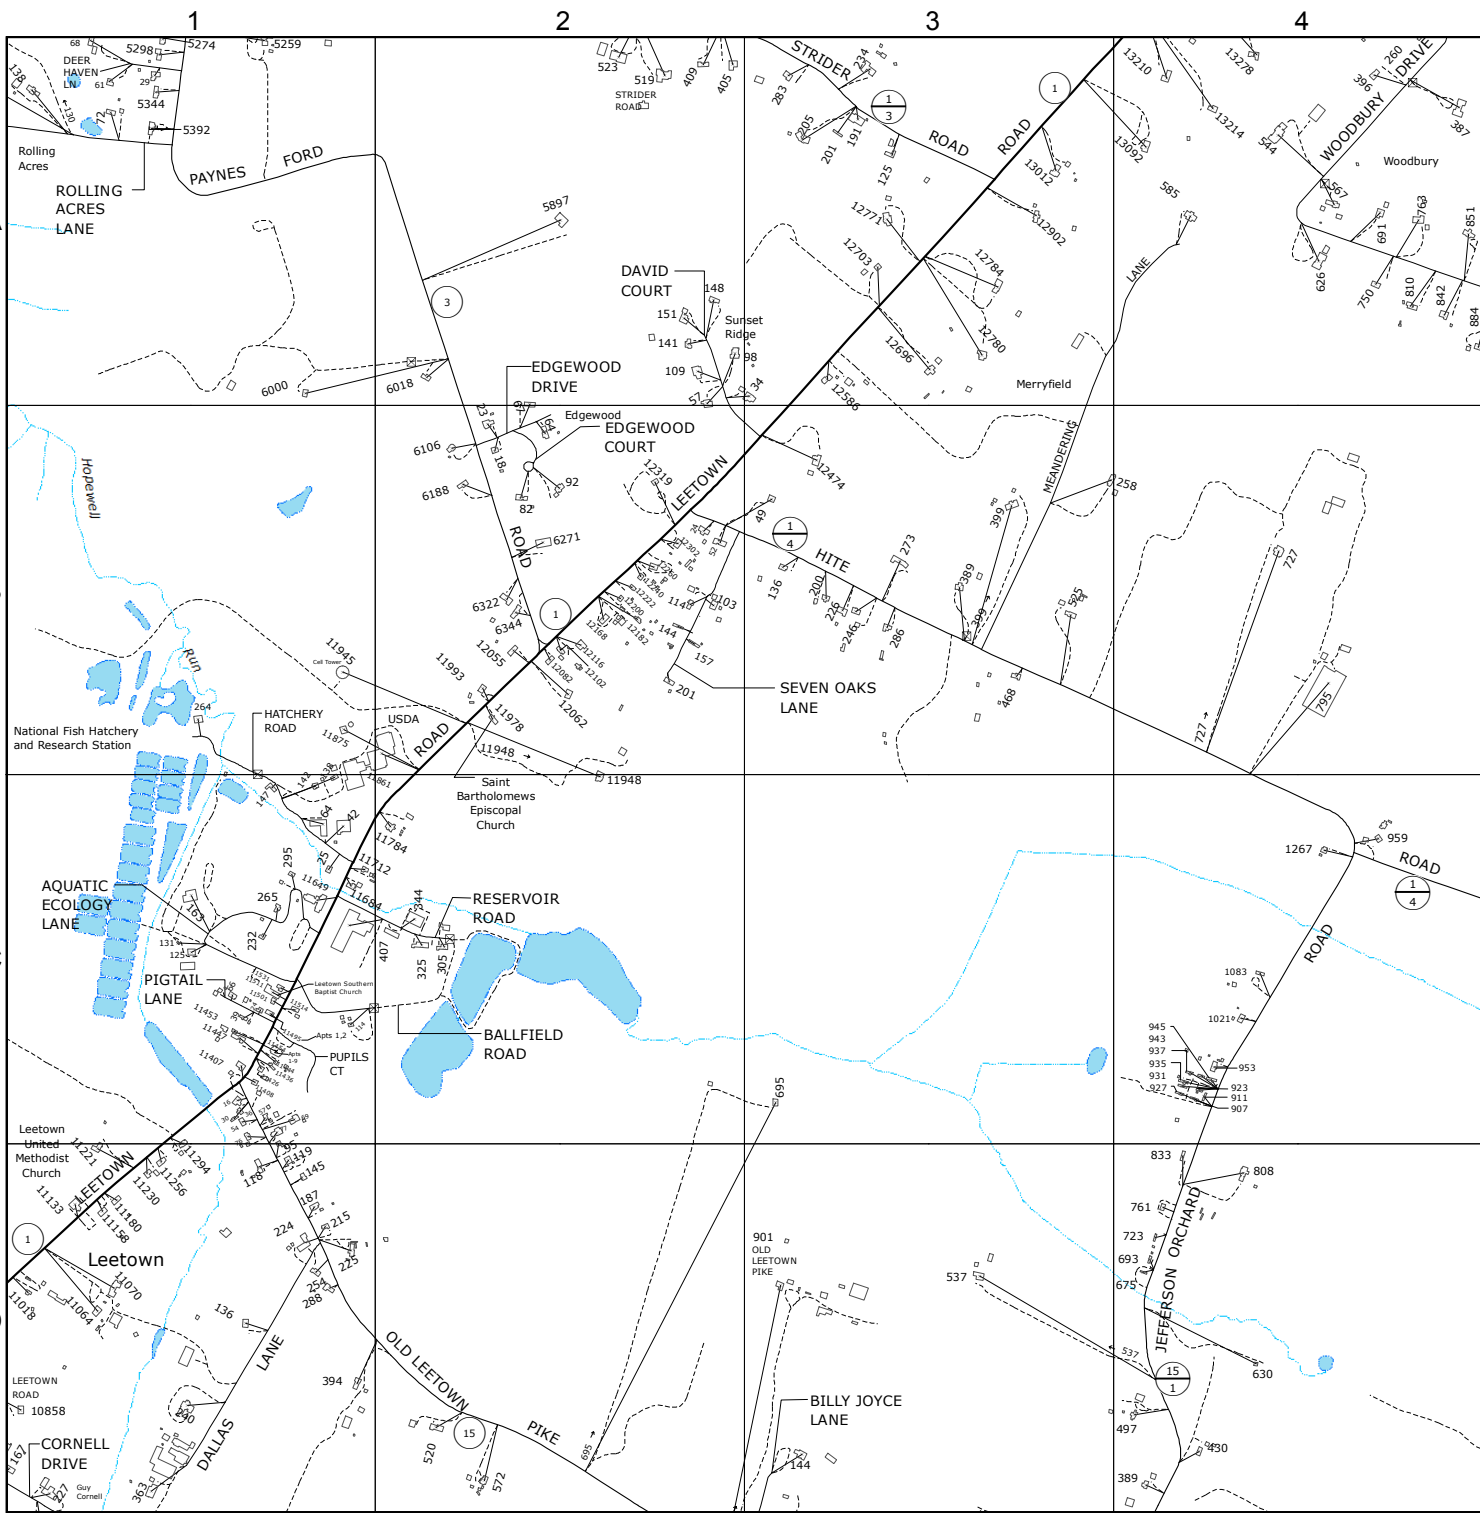

Printed: Feb 23, 2017

REVISION NOTES

MSAG Data Consultants, Inc.
Orange, Virginia 22960

NOTE:
SEE INSTRUCTION PAGE
FOR MAP SYMBOLS.