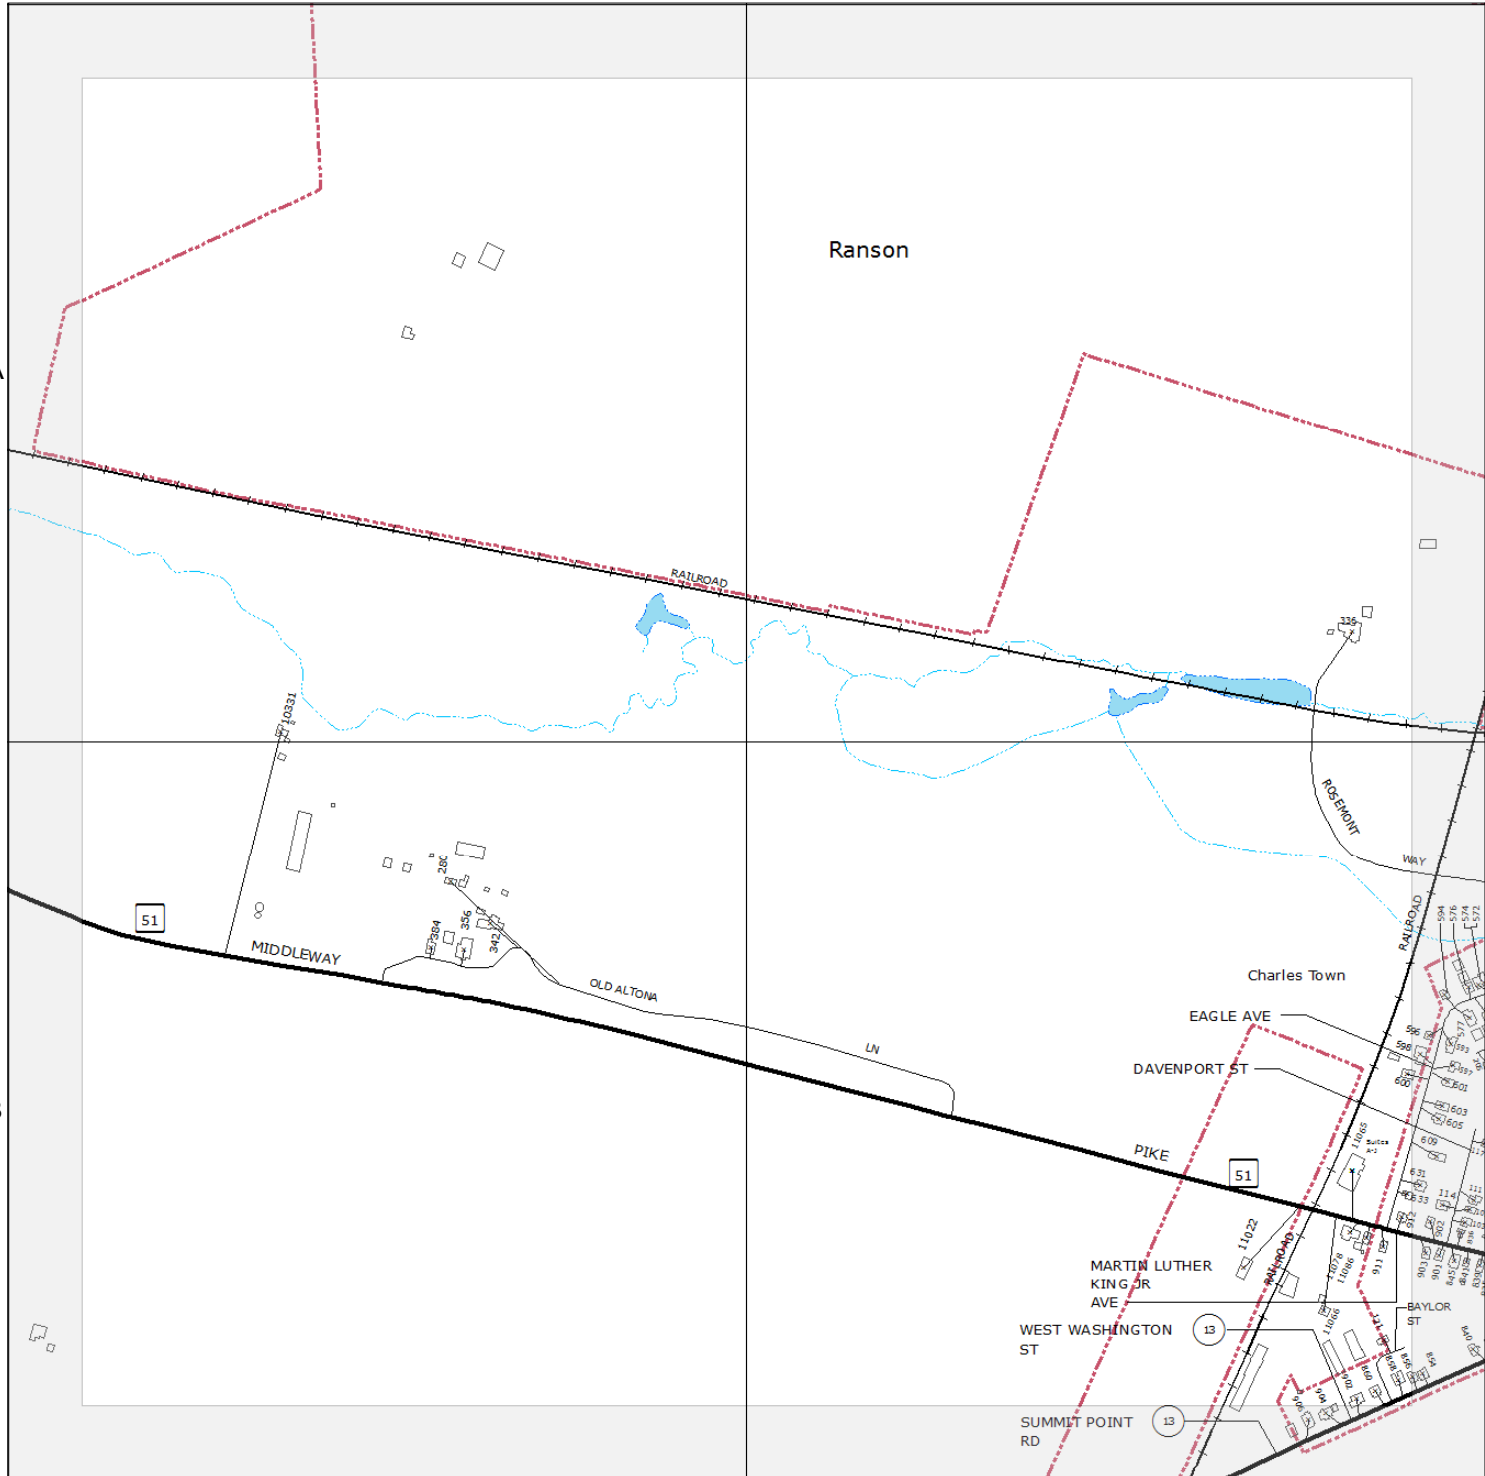

46-4

Ranson

Charles Town

EAGLE AVE

DAVENPORT ST

PIKE

MARTIN LUTHER
KING JR
AVE

WEST WASHINGTON
ST