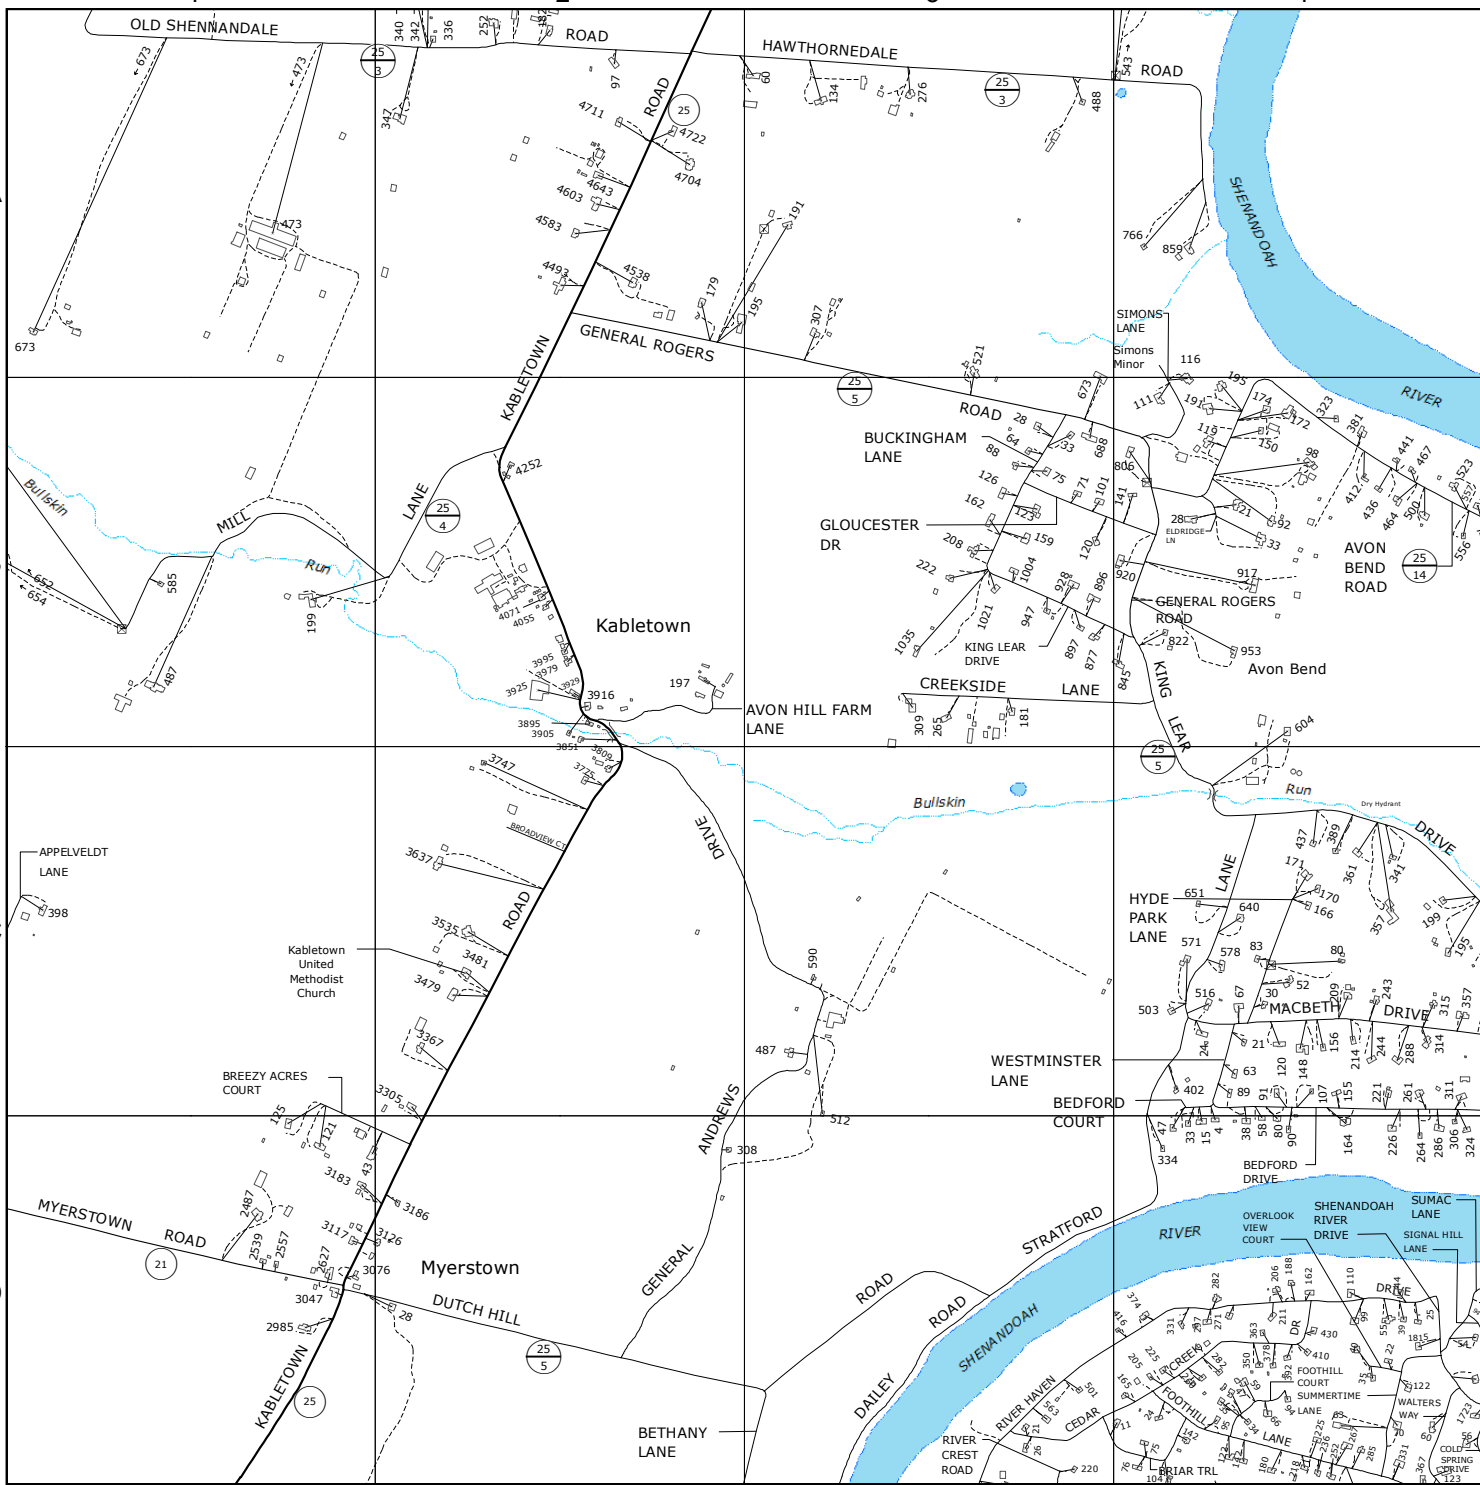

MAP LOCATION

MATCHING SHEETS

63	64	65
70	71	72
75	76	77

9-1-1 PLANIMETRIC MAP OF
JEFFERSON
COUNTY
WEST VIRGINIA

71

1 2 3 4

A
B
C
D

Printed: Feb 23, 2017
REVISION NOTES
MSAG Data Consultants, Inc.
Orange, Virginia 22960