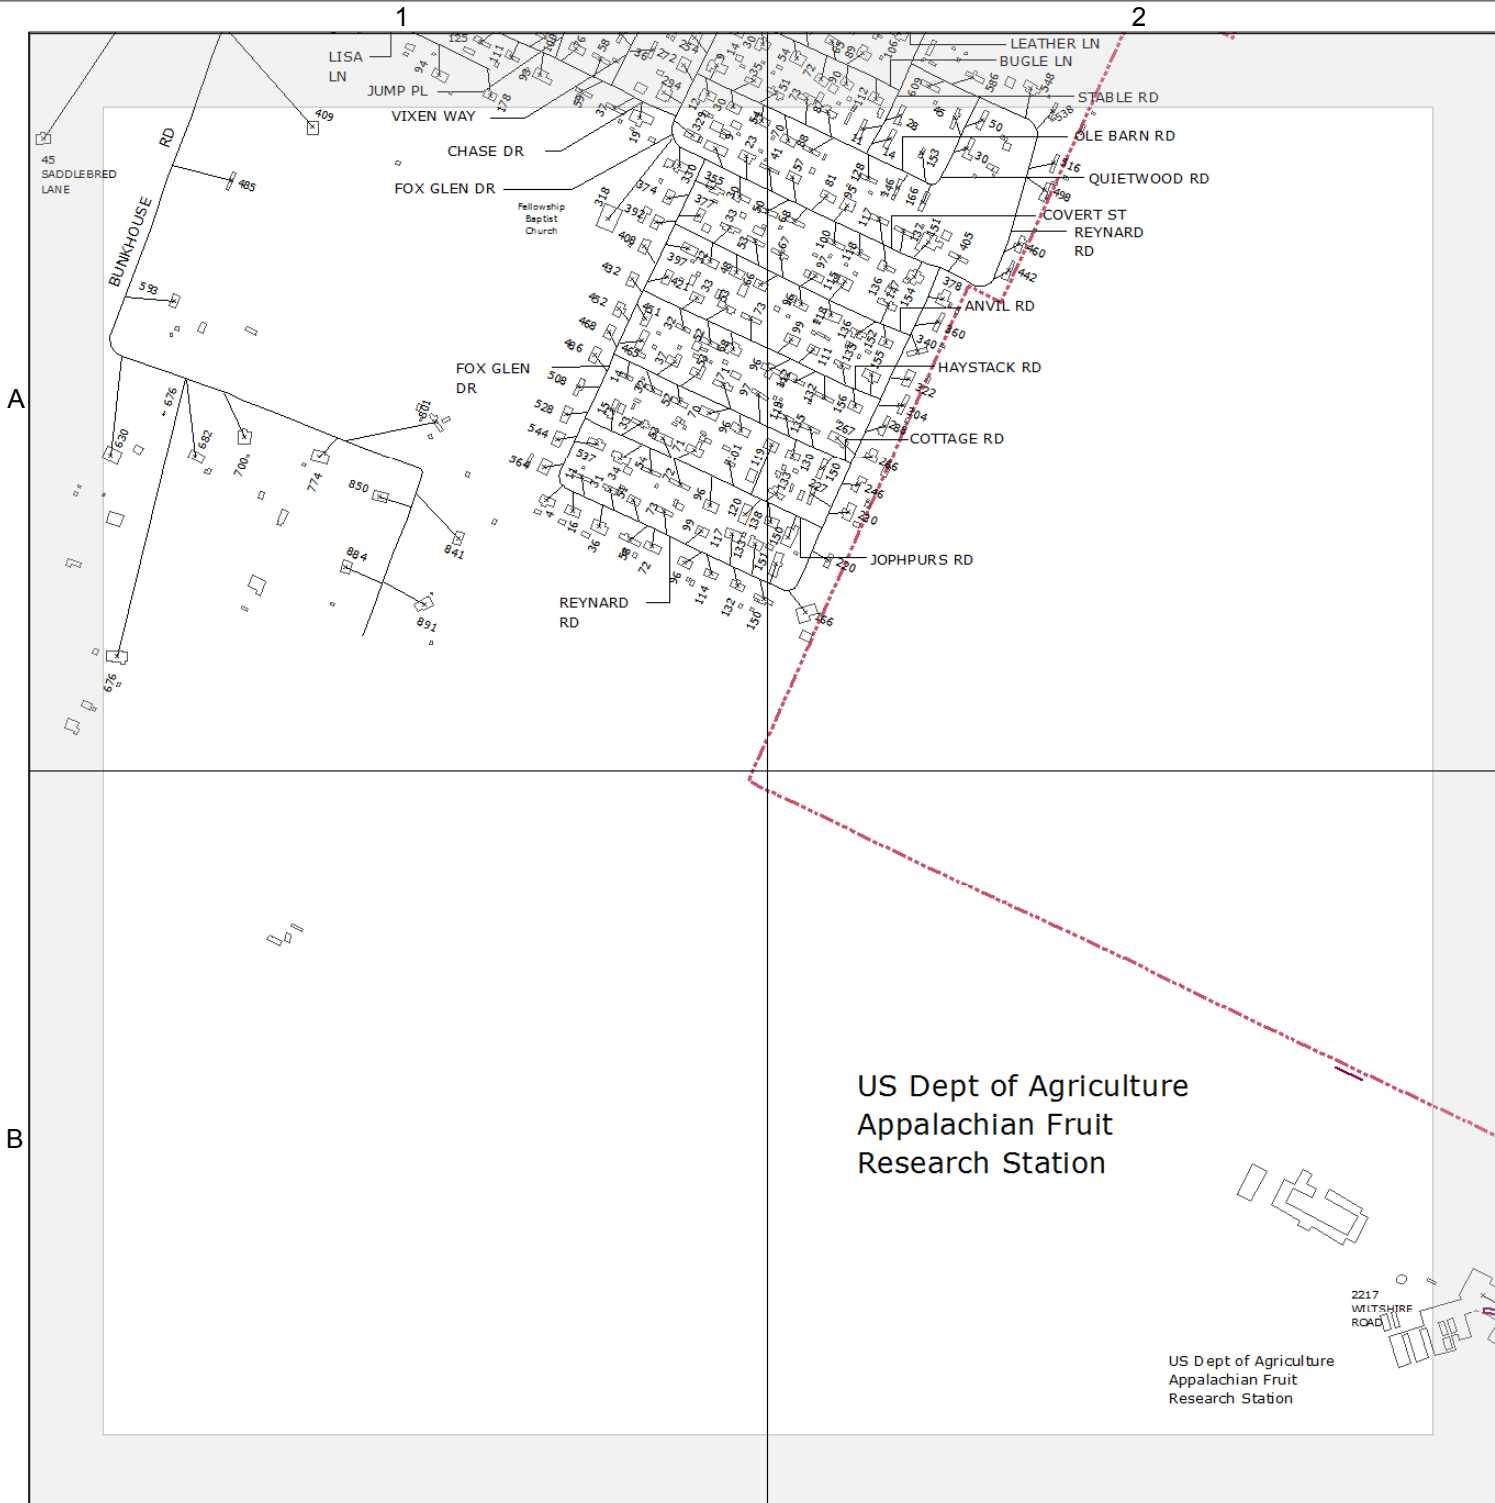

NOTE:
SEE INSTRUCTION PAGE
FOR MAP SYMBOLS.

MAP LOCATION

MATCHING
INSERT SHEETS

-	20-9	-
-	28-5	-
-	-	-

N

9-1-1 PLANIMETRIC MAP OF
JEFFERSON
COUNTY
WEST VIRGINIA

28-5