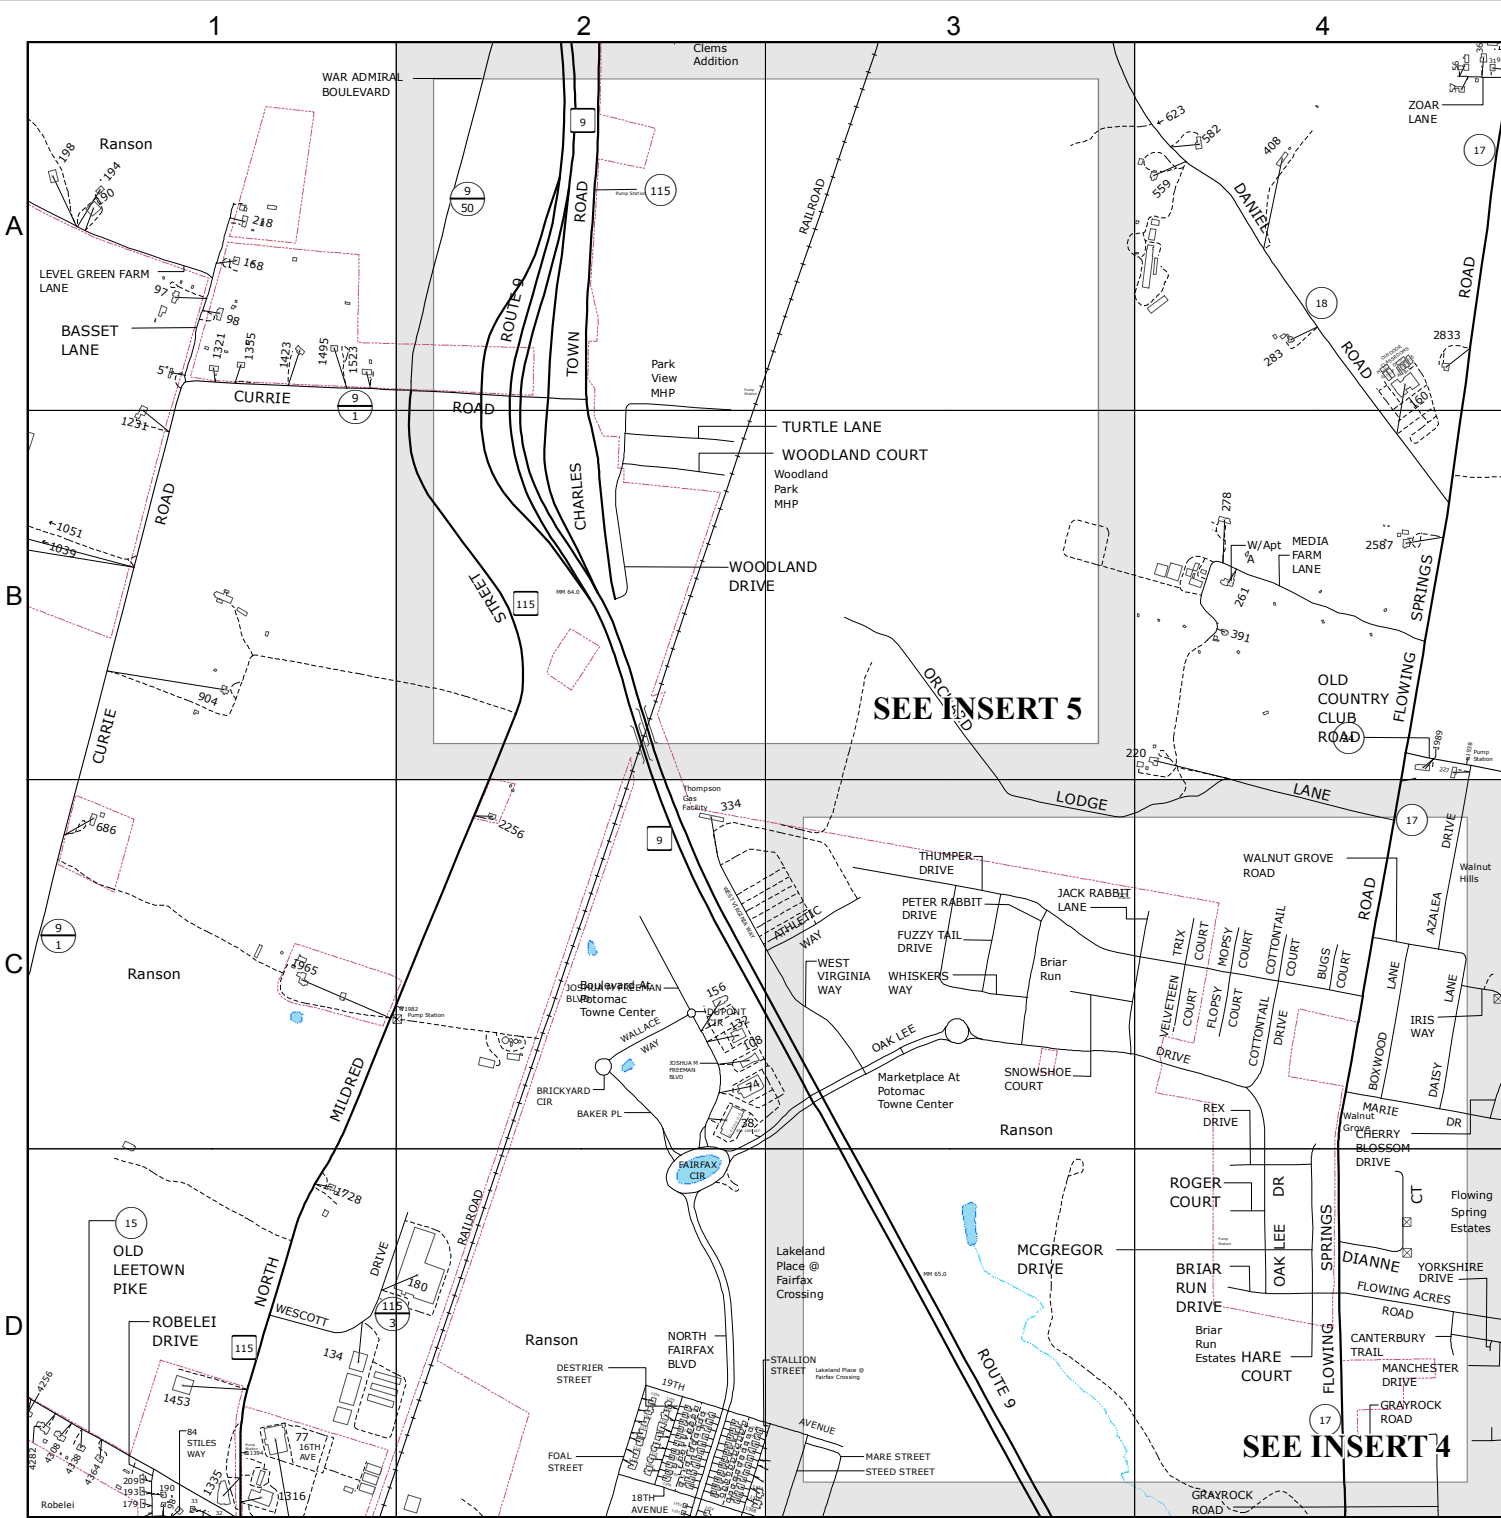

MATCHING SHEETS

28	29	30
36	37	38
46	47	48

N

9-1-1 PLANIMETRIC MAP OF
JEFFERSON
COUNTY
WEST VIRGINIA

37

SEE INSERT 5

SEE INSERT 4