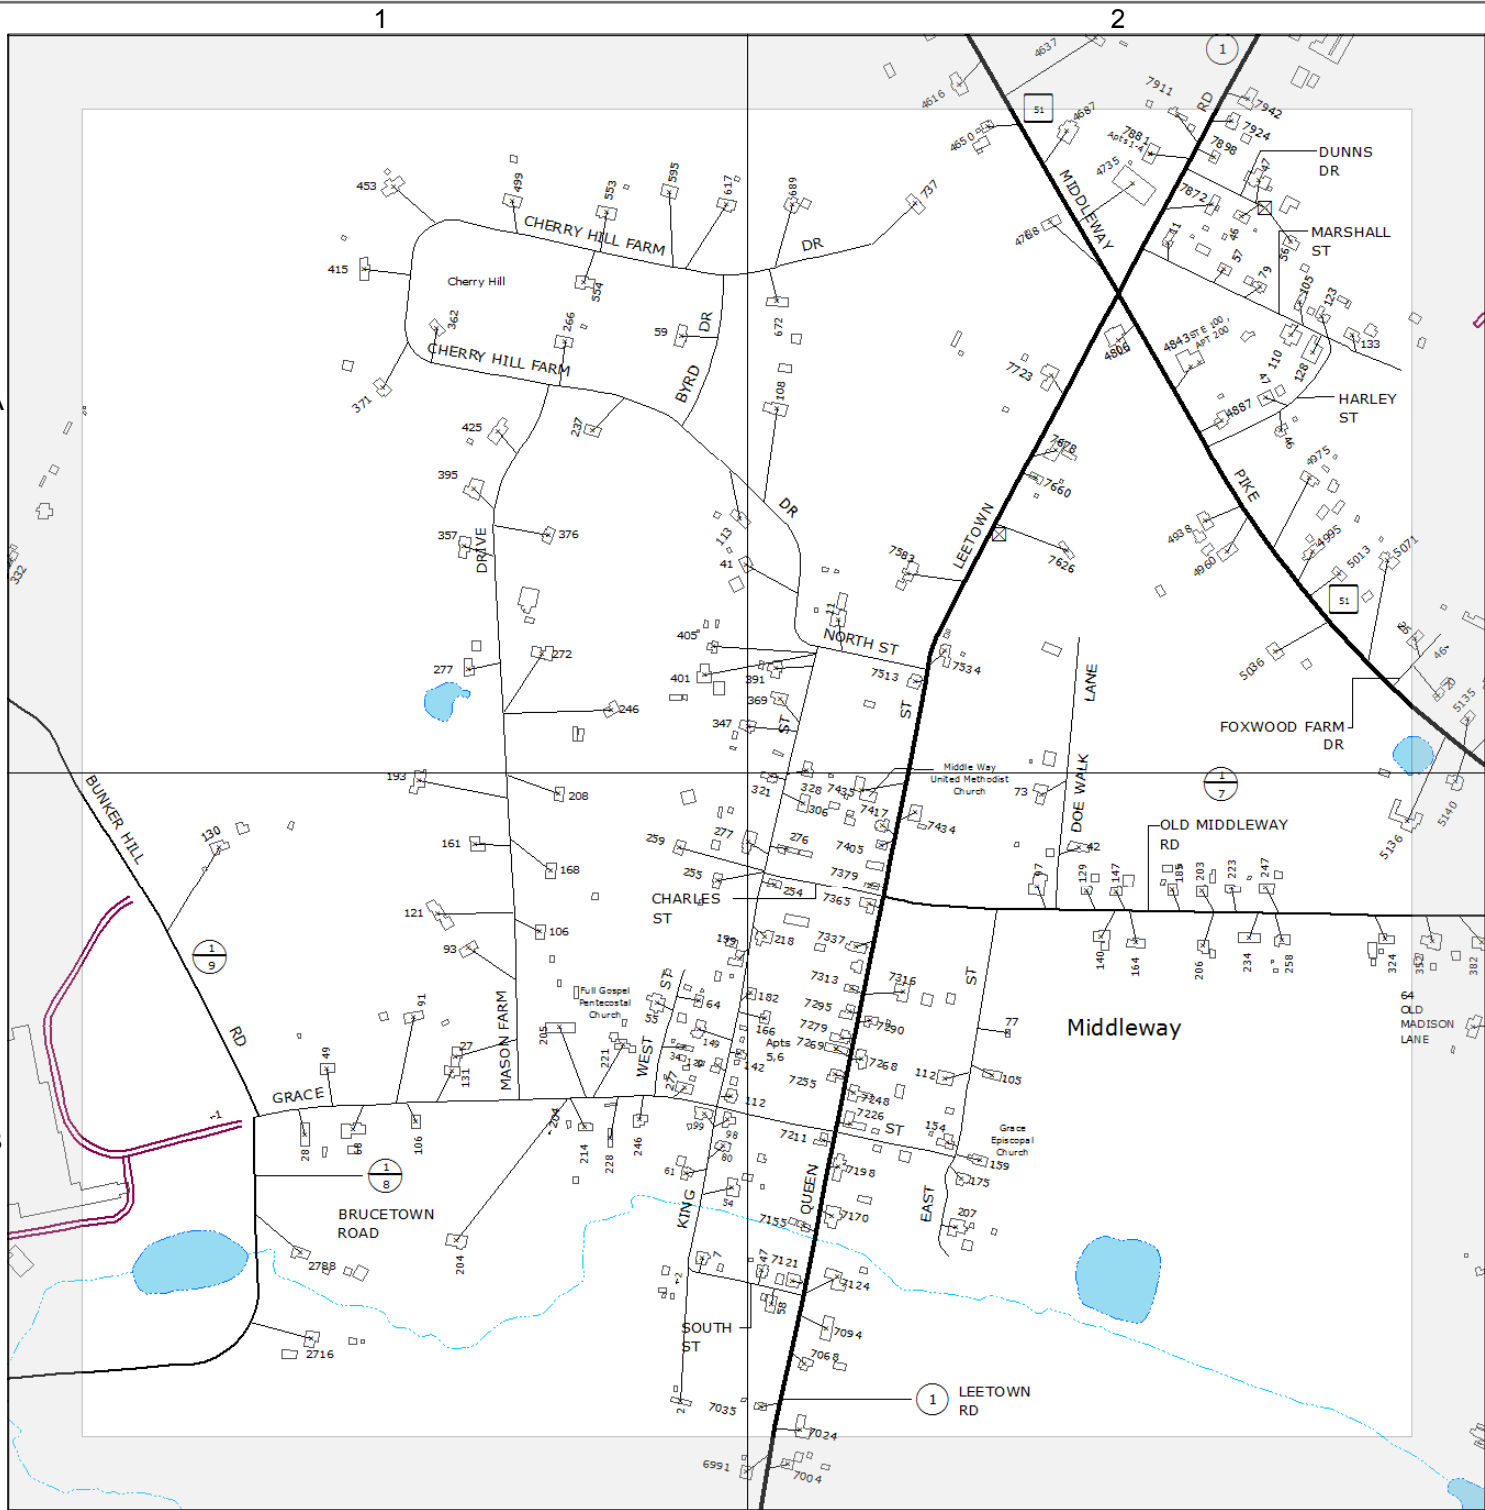

Printed: Feb 23, 2017

REVISION NOTES

MSAG Data Consultants, Inc.
Orange, Virginia 22960

NOTE:
SEE INSTRUCTION PAGE
FOR MAP SYMBOLS.