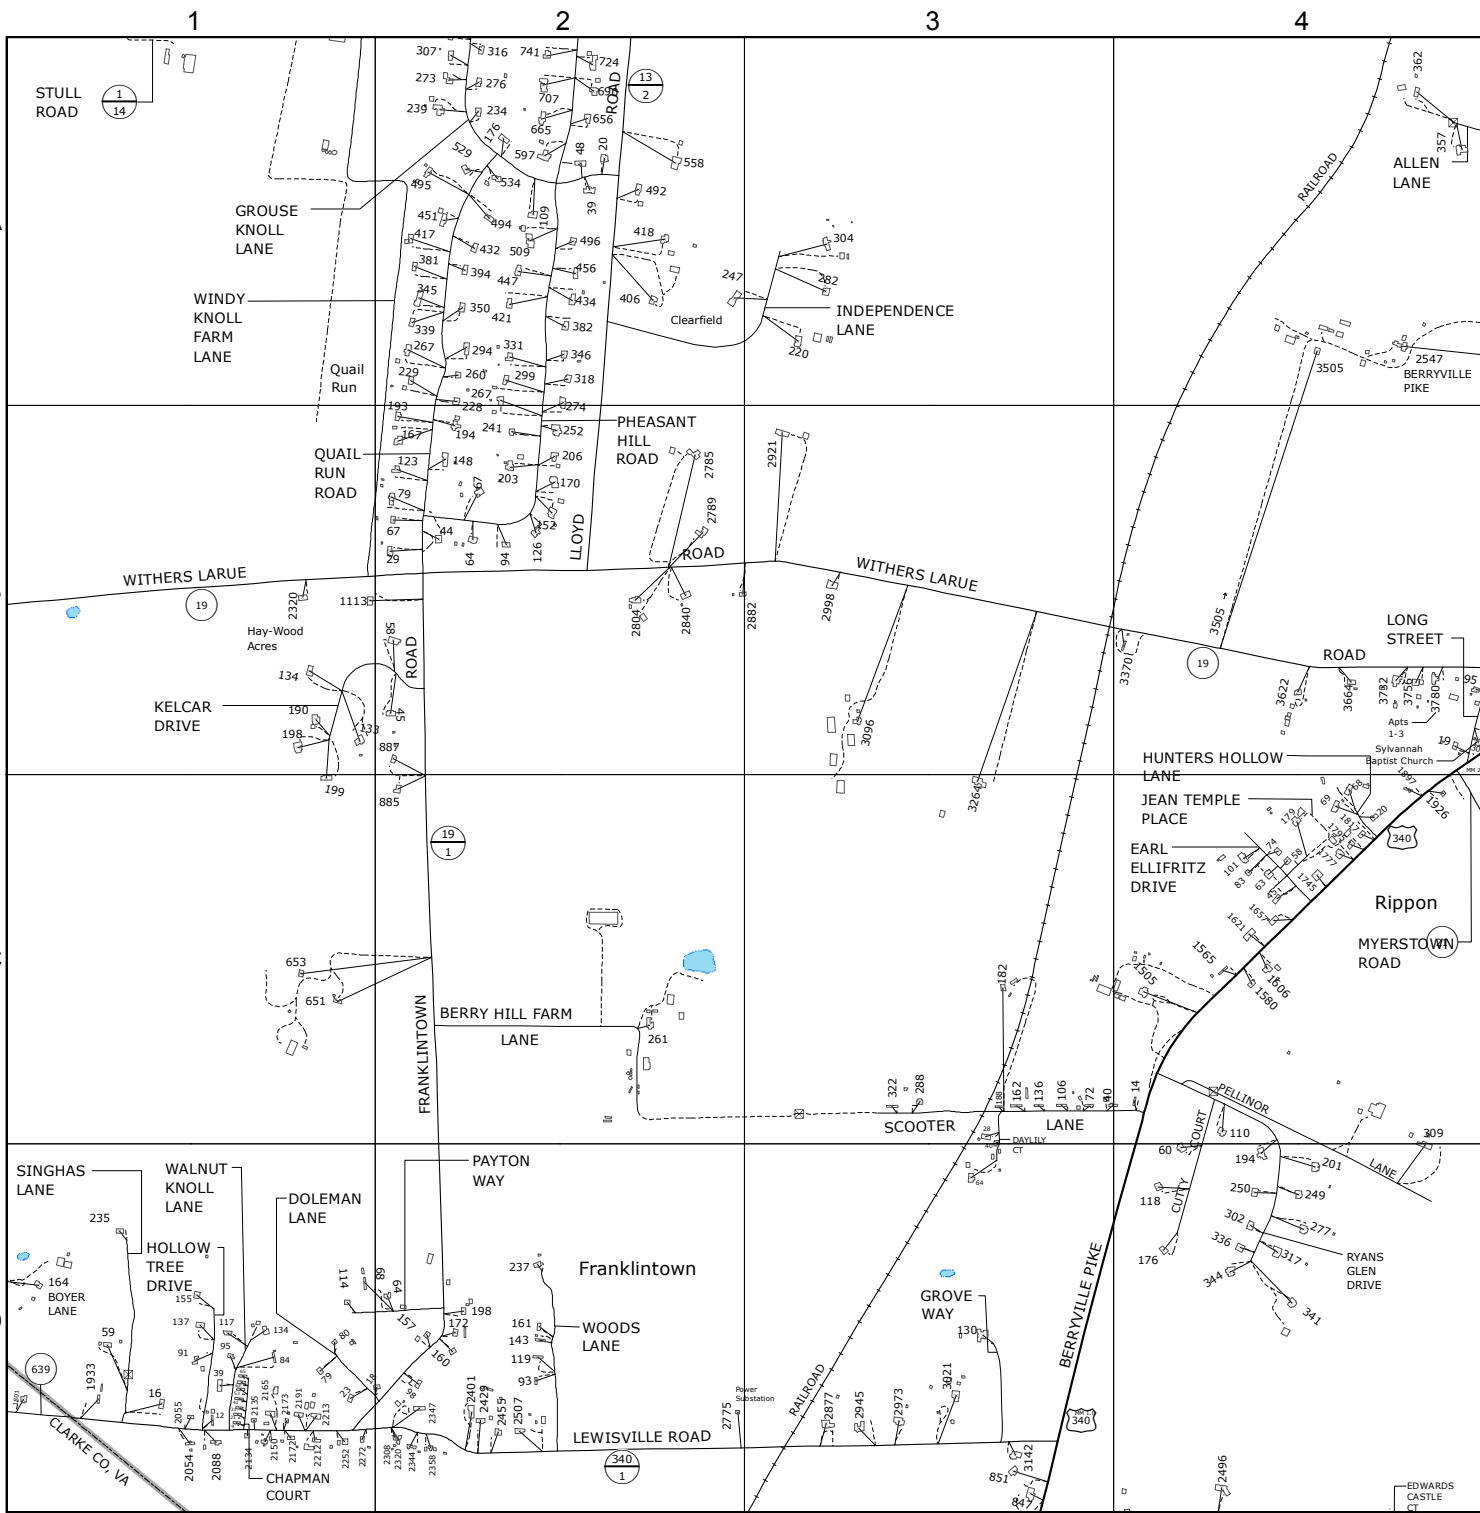

Printed: Feb 23, 2017
REVISION NOTES
MSAG Data Consultants, Inc.
Orange, Virginia 22960

NOTE:
SEE INSTRUCTION PAGE
FOR MAP SYMBOLS.