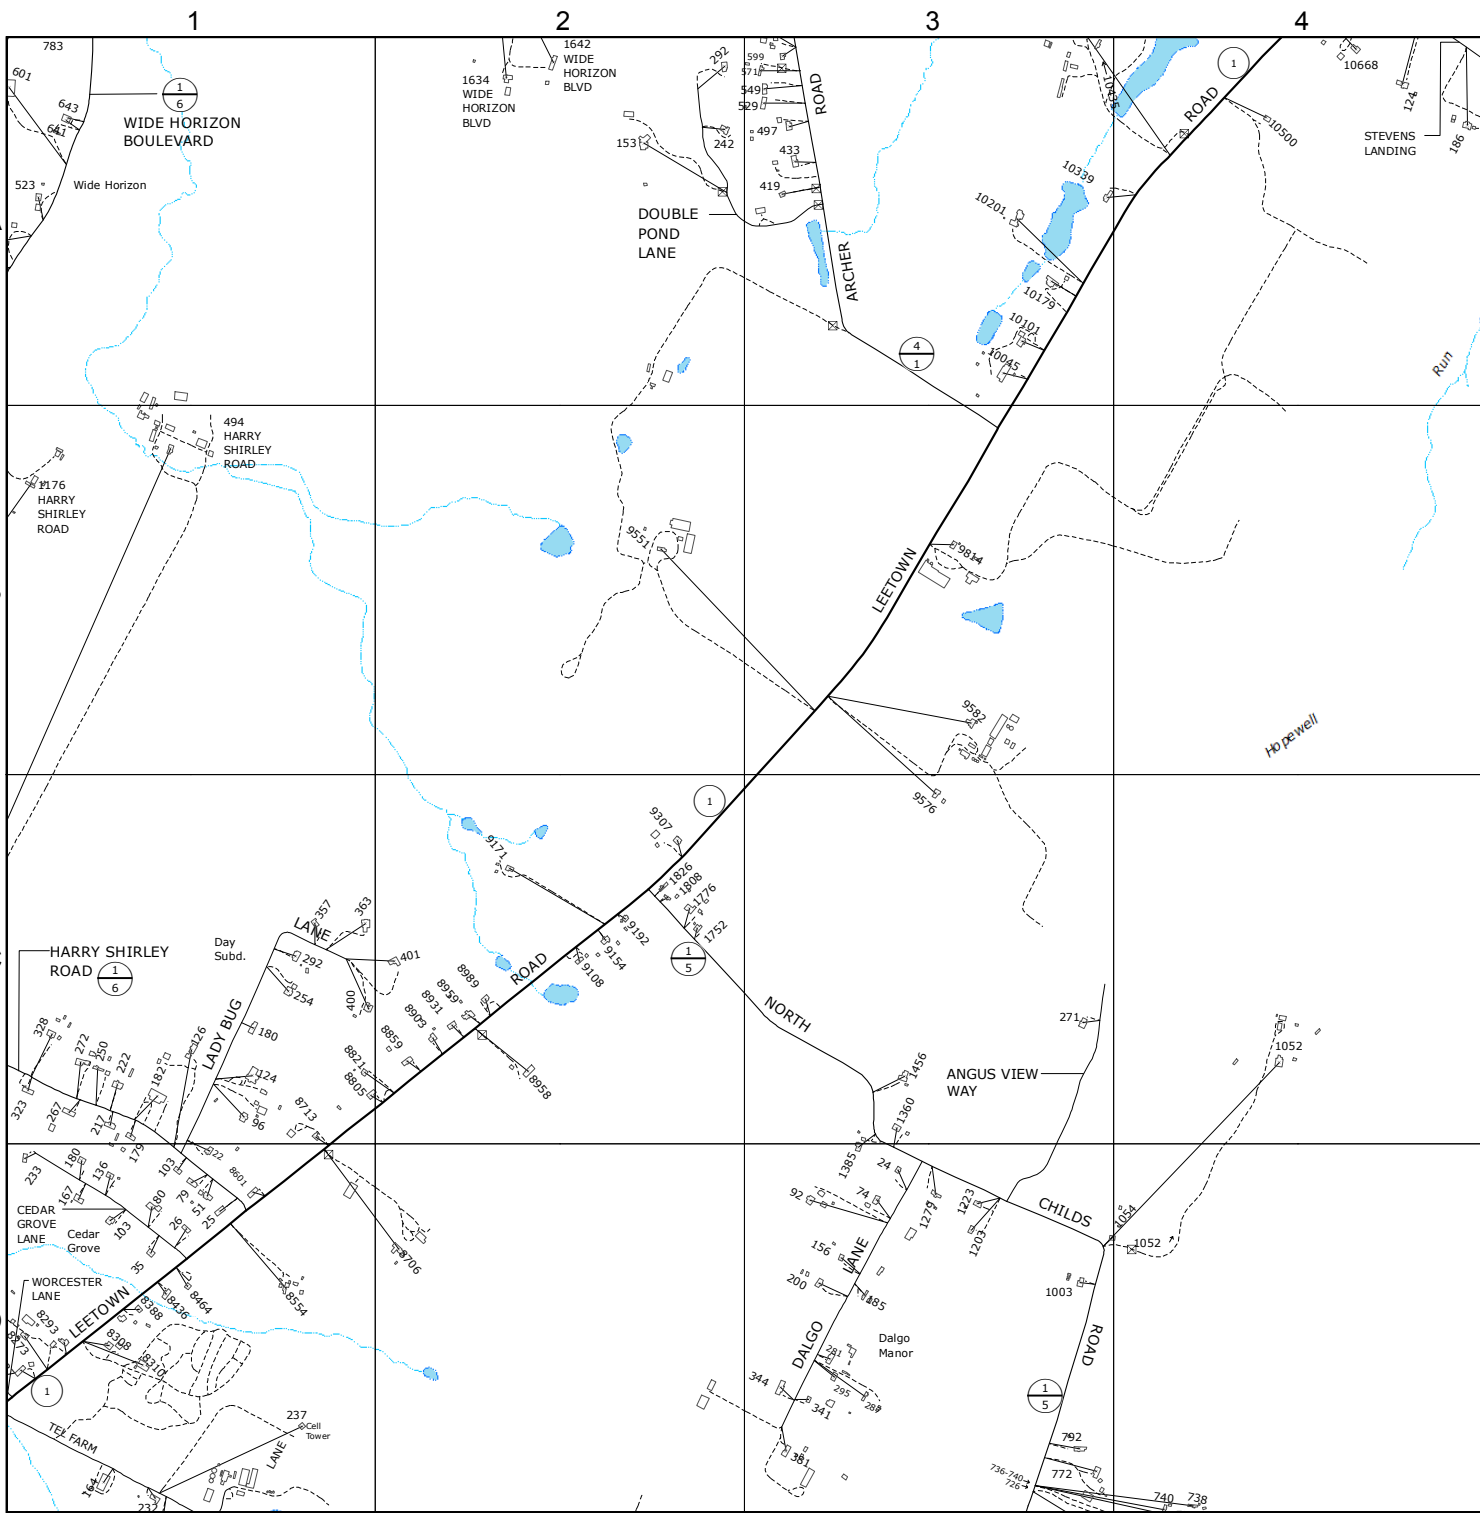

MSAG Data Consultants, Inc.
Orange, Virginia 22960

NOTE:
SEE INSTRUCTION PAGE
FOR MAP SYMBOLS.

MAP LOCATION

MATCHING SHEETS

-	25	26
-	33	34
42	43	44

9-1-1 PLANIMETRIC MAP OF
JEFFERSON
COUNTY
WEST VIRGINIA

33