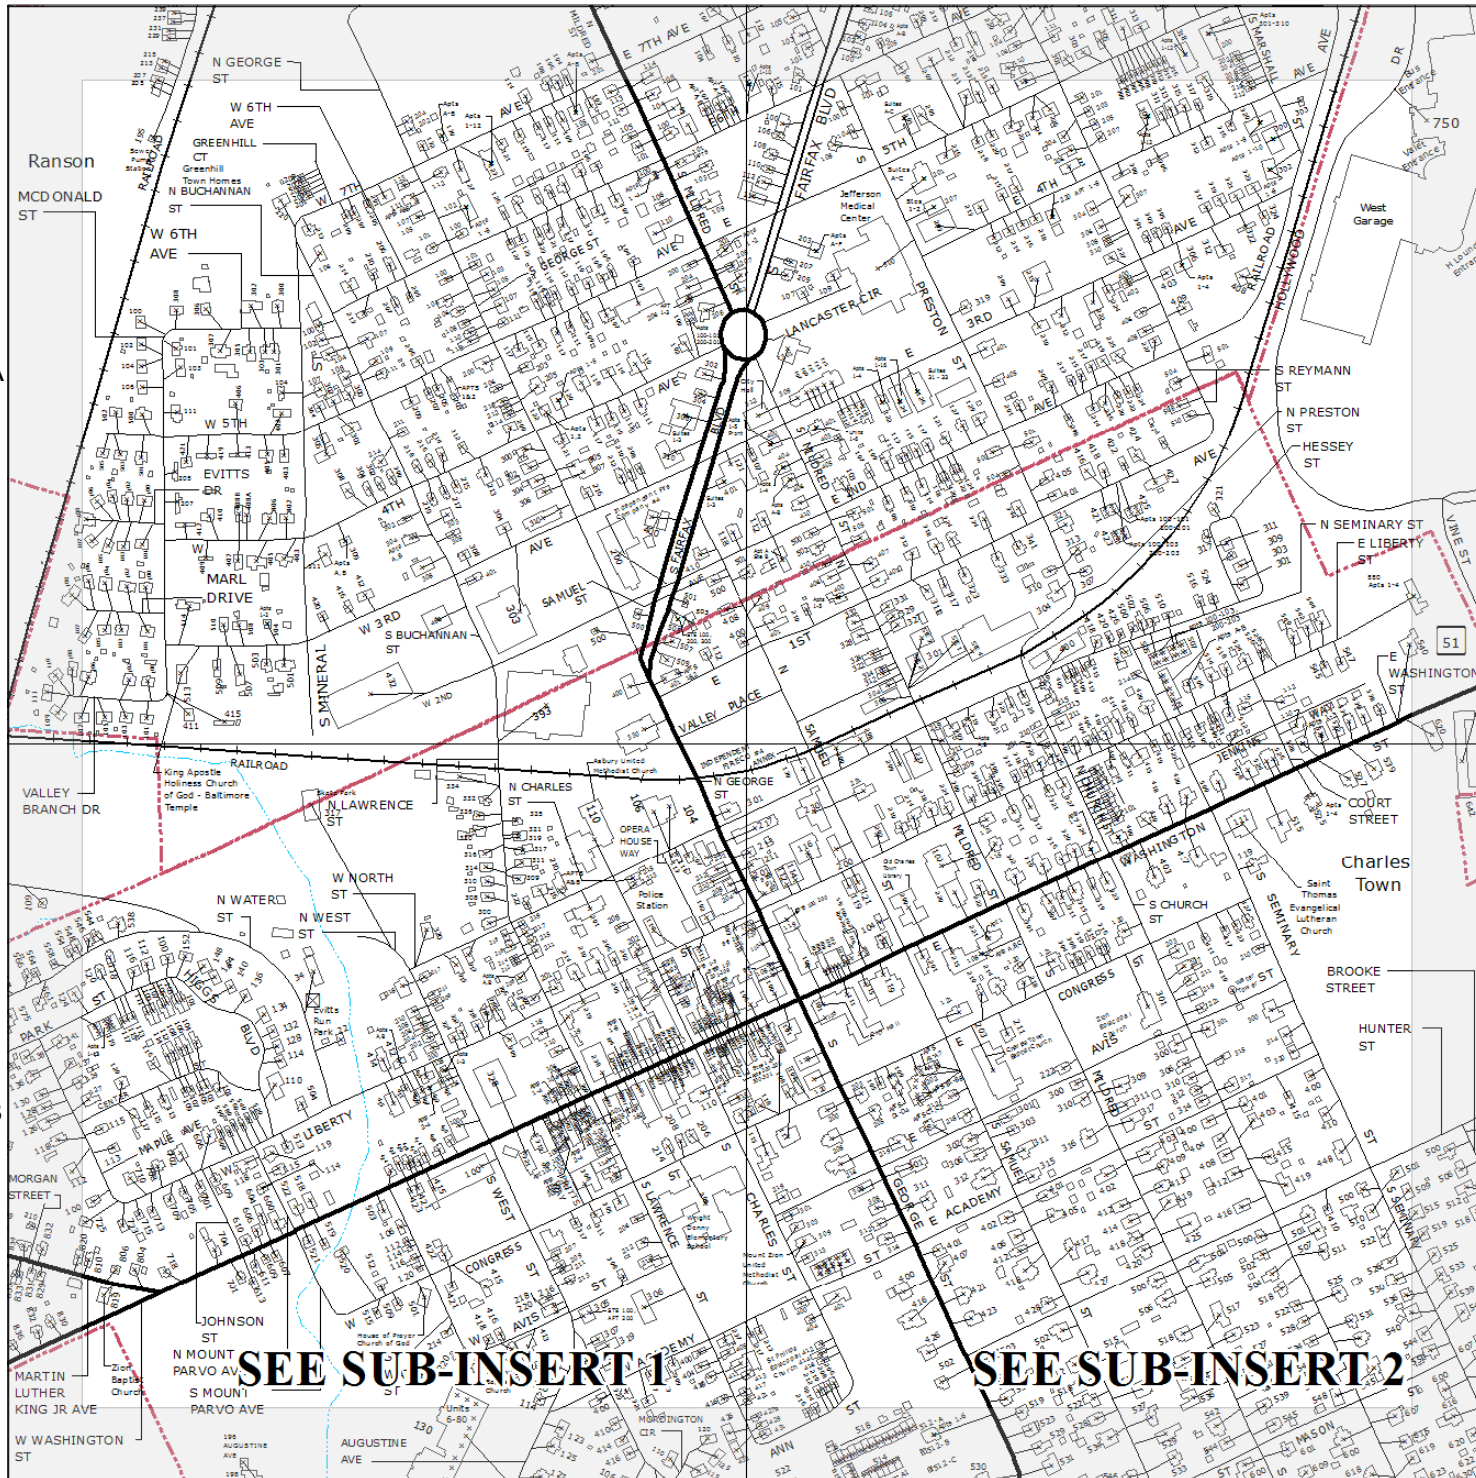

Printed: Feb 23, 2017

REVISION NOTES

MSAG Data Consultants, Inc.
Orange, Virginia 22960

NOTE:
SEE INSTRUCTION PAGE
FOR MAP SYMBOLS.