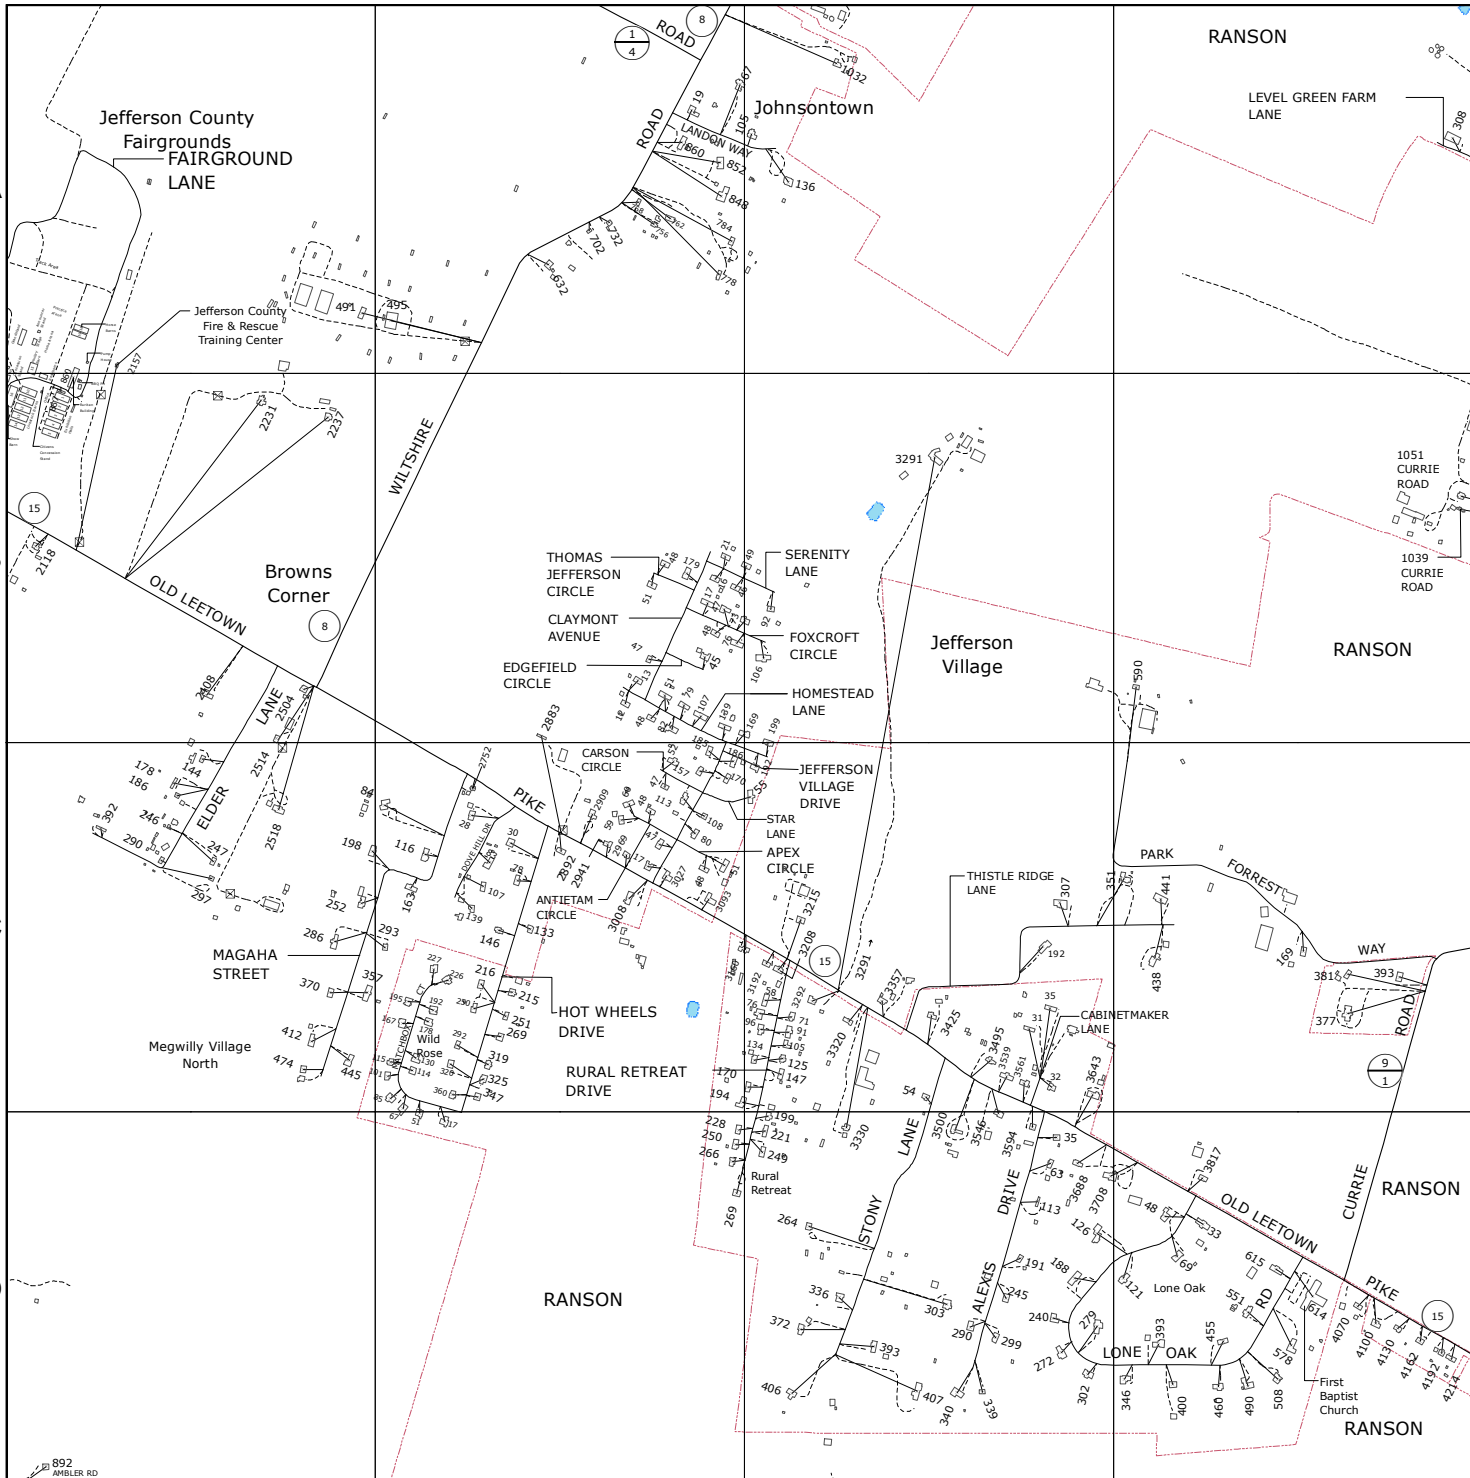

1

2

3

4

A

B

C

D

Printed: Feb 23, 2017

REVISION NOTES

MSAG Data Consultants, Inc.
Orange, Virginia 22960

NOTE:
SEE INSTRUCTION PAGE
FOR MAP SYMBOLS.

MAP LOCATION

MATCHING SHEETS

27	28	29
35	36	37
45	46	47

9-1-1 PLANIMETRIC MAP OF
JEFFERSON
COUNTY
WEST VIRGINIA

36