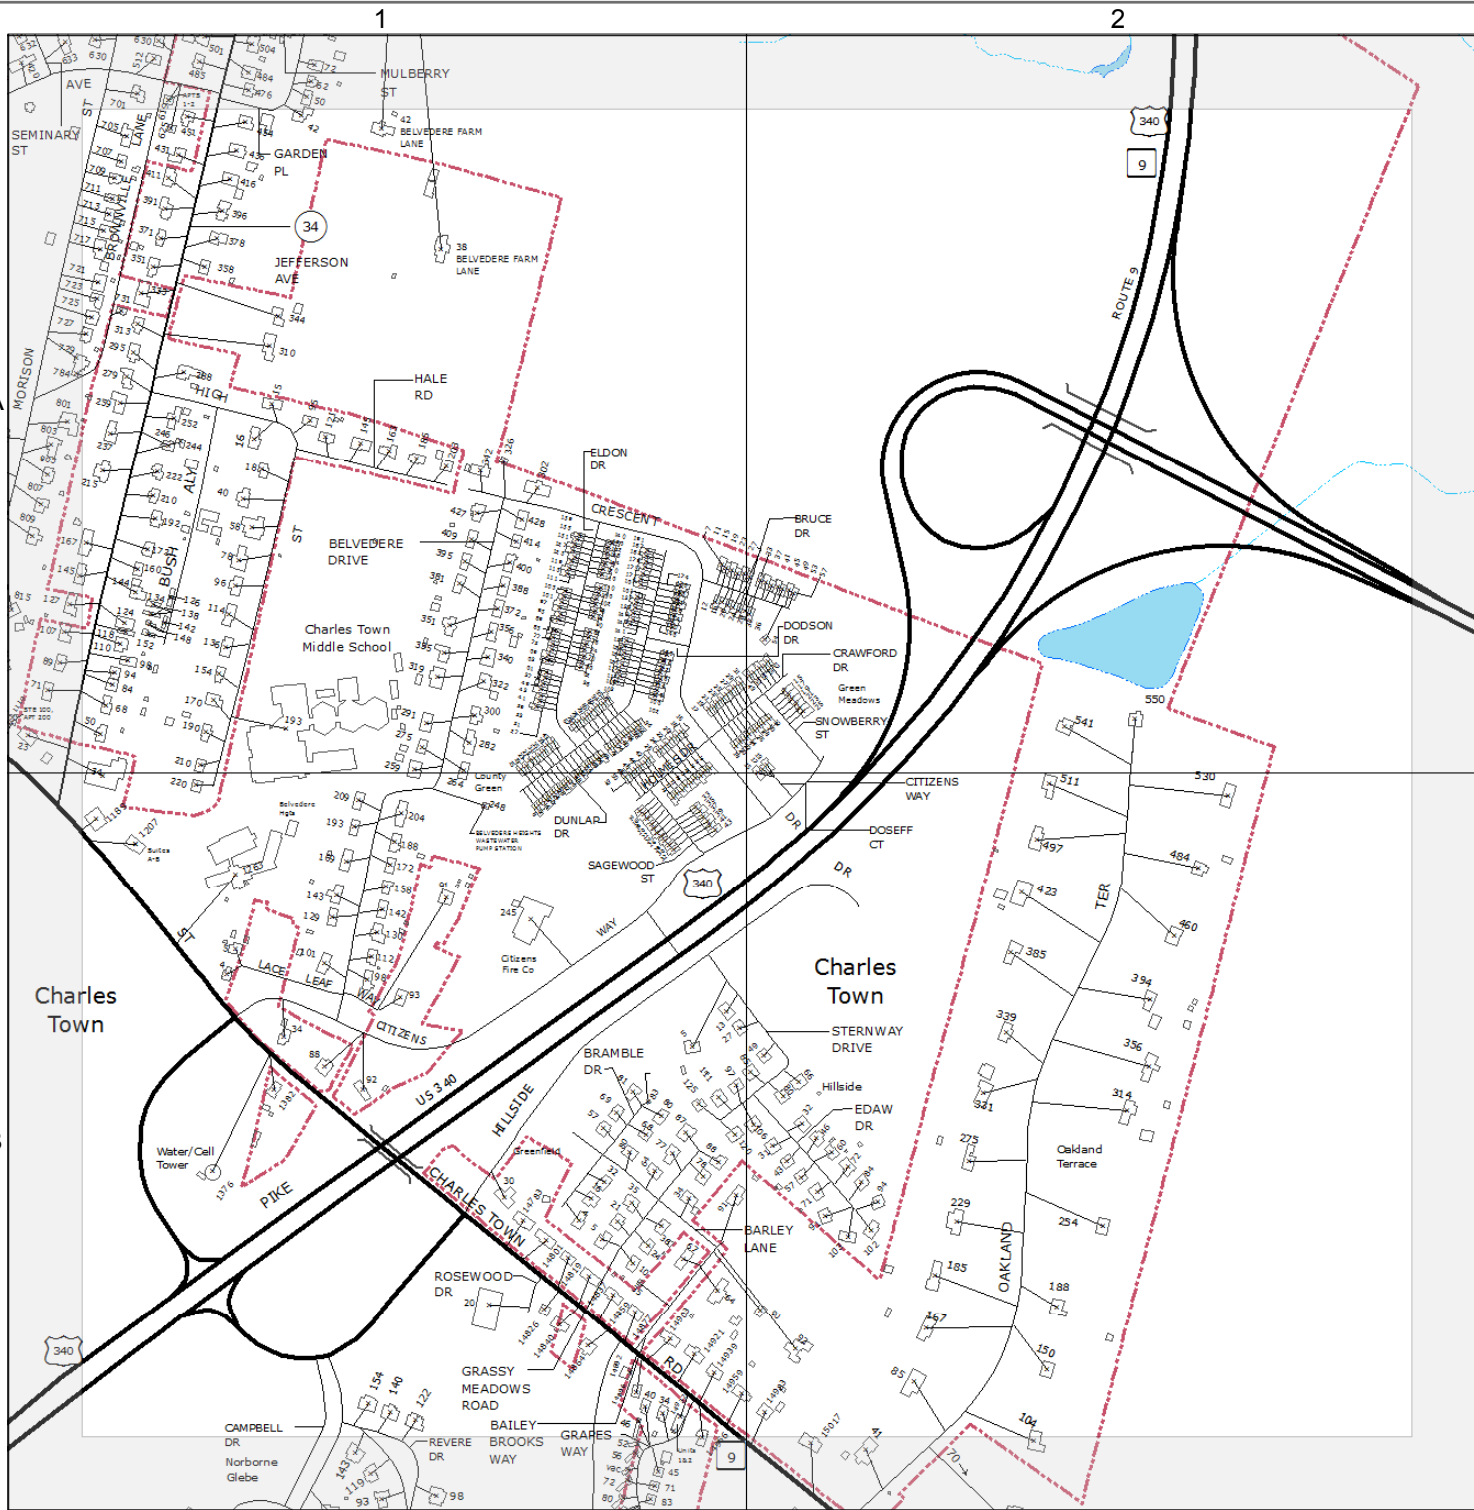

Printed: Feb 23, 2017

REVISION NOTES

MSAG Data Consultants, Inc.
Orange, Virginia 22960

NOTE:
SEE INSTRUCTION PAGE
FOR MAP SYMBOLS.