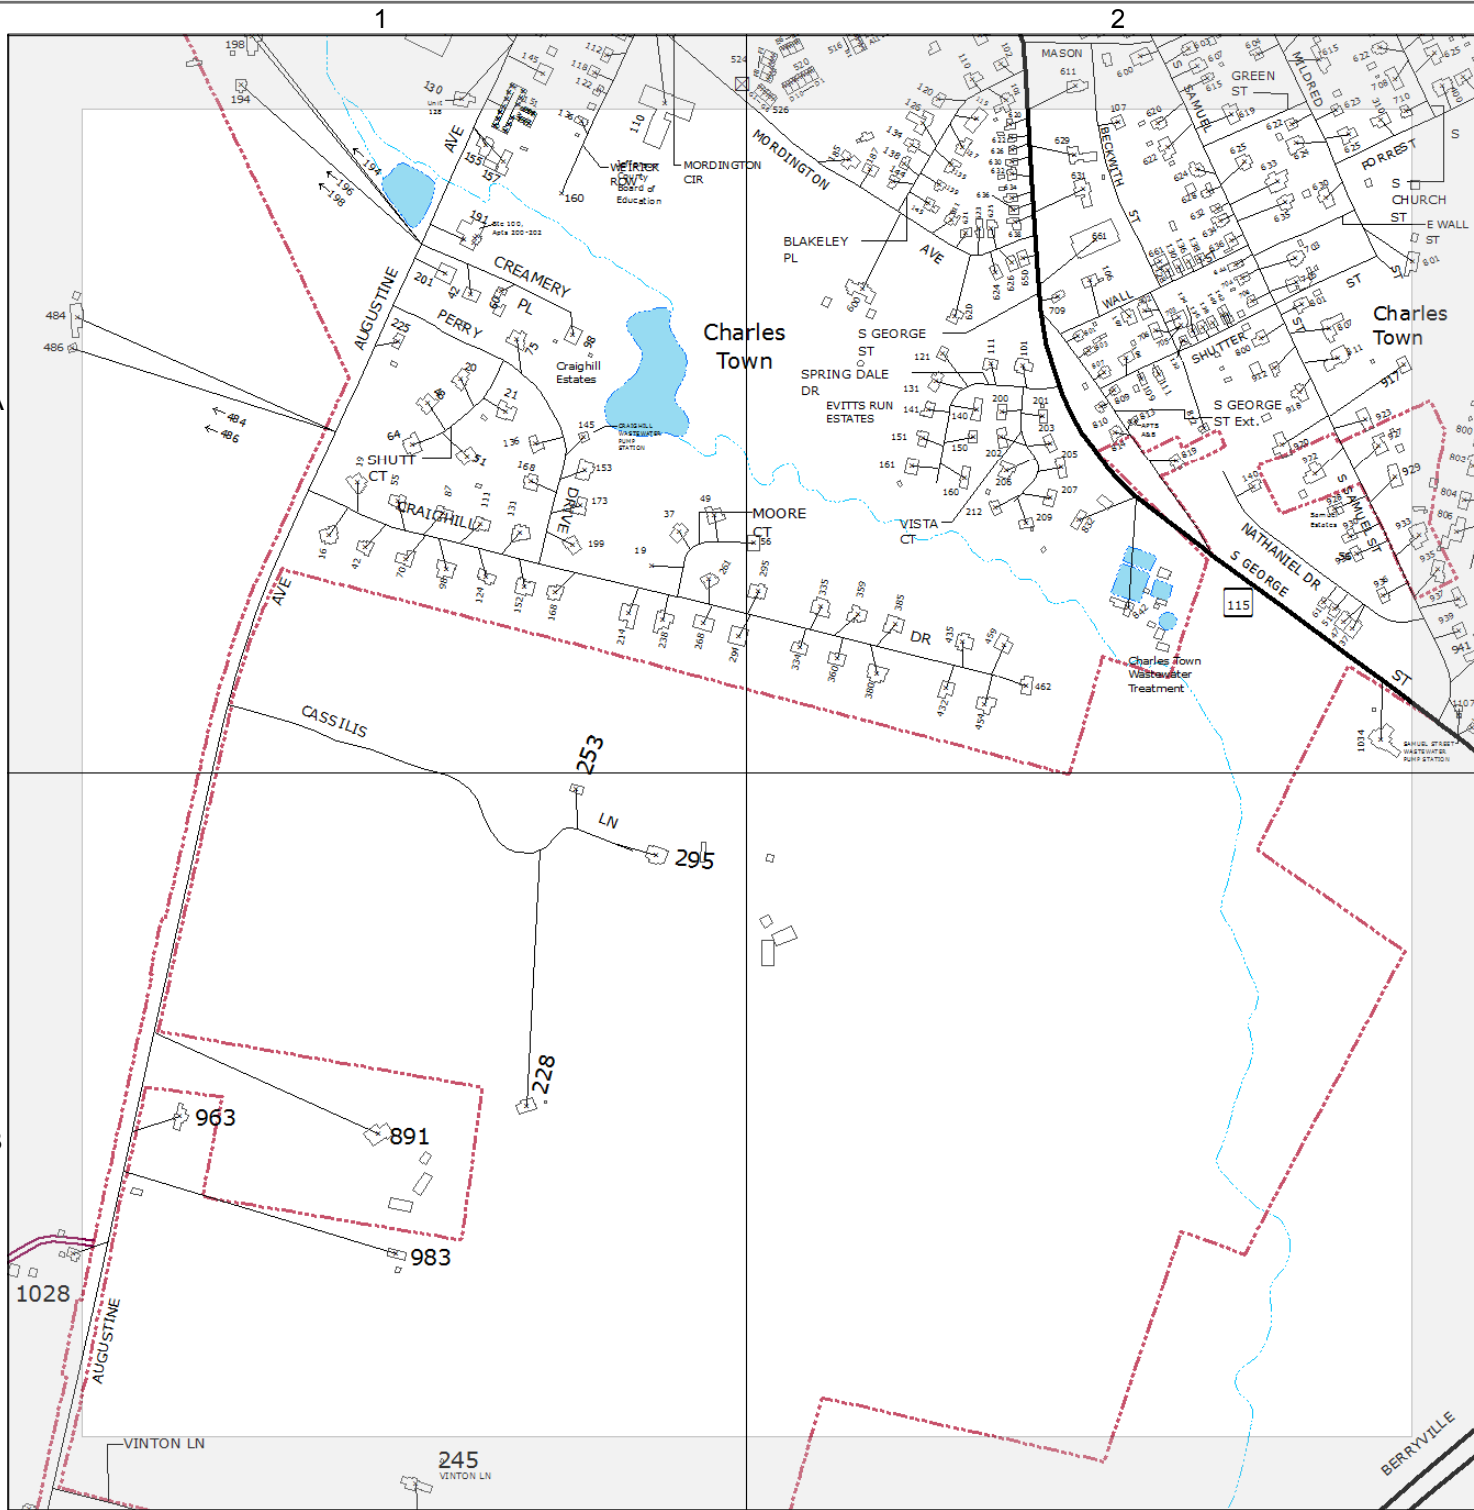

Printed: Feb 23, 2017

REVISION NOTES

MSAG Data Consultants, Inc.
Orange, Virginia 22960

NOTE:
SEE INSTRUCTION PAGE
FOR MAP SYMBOLS.