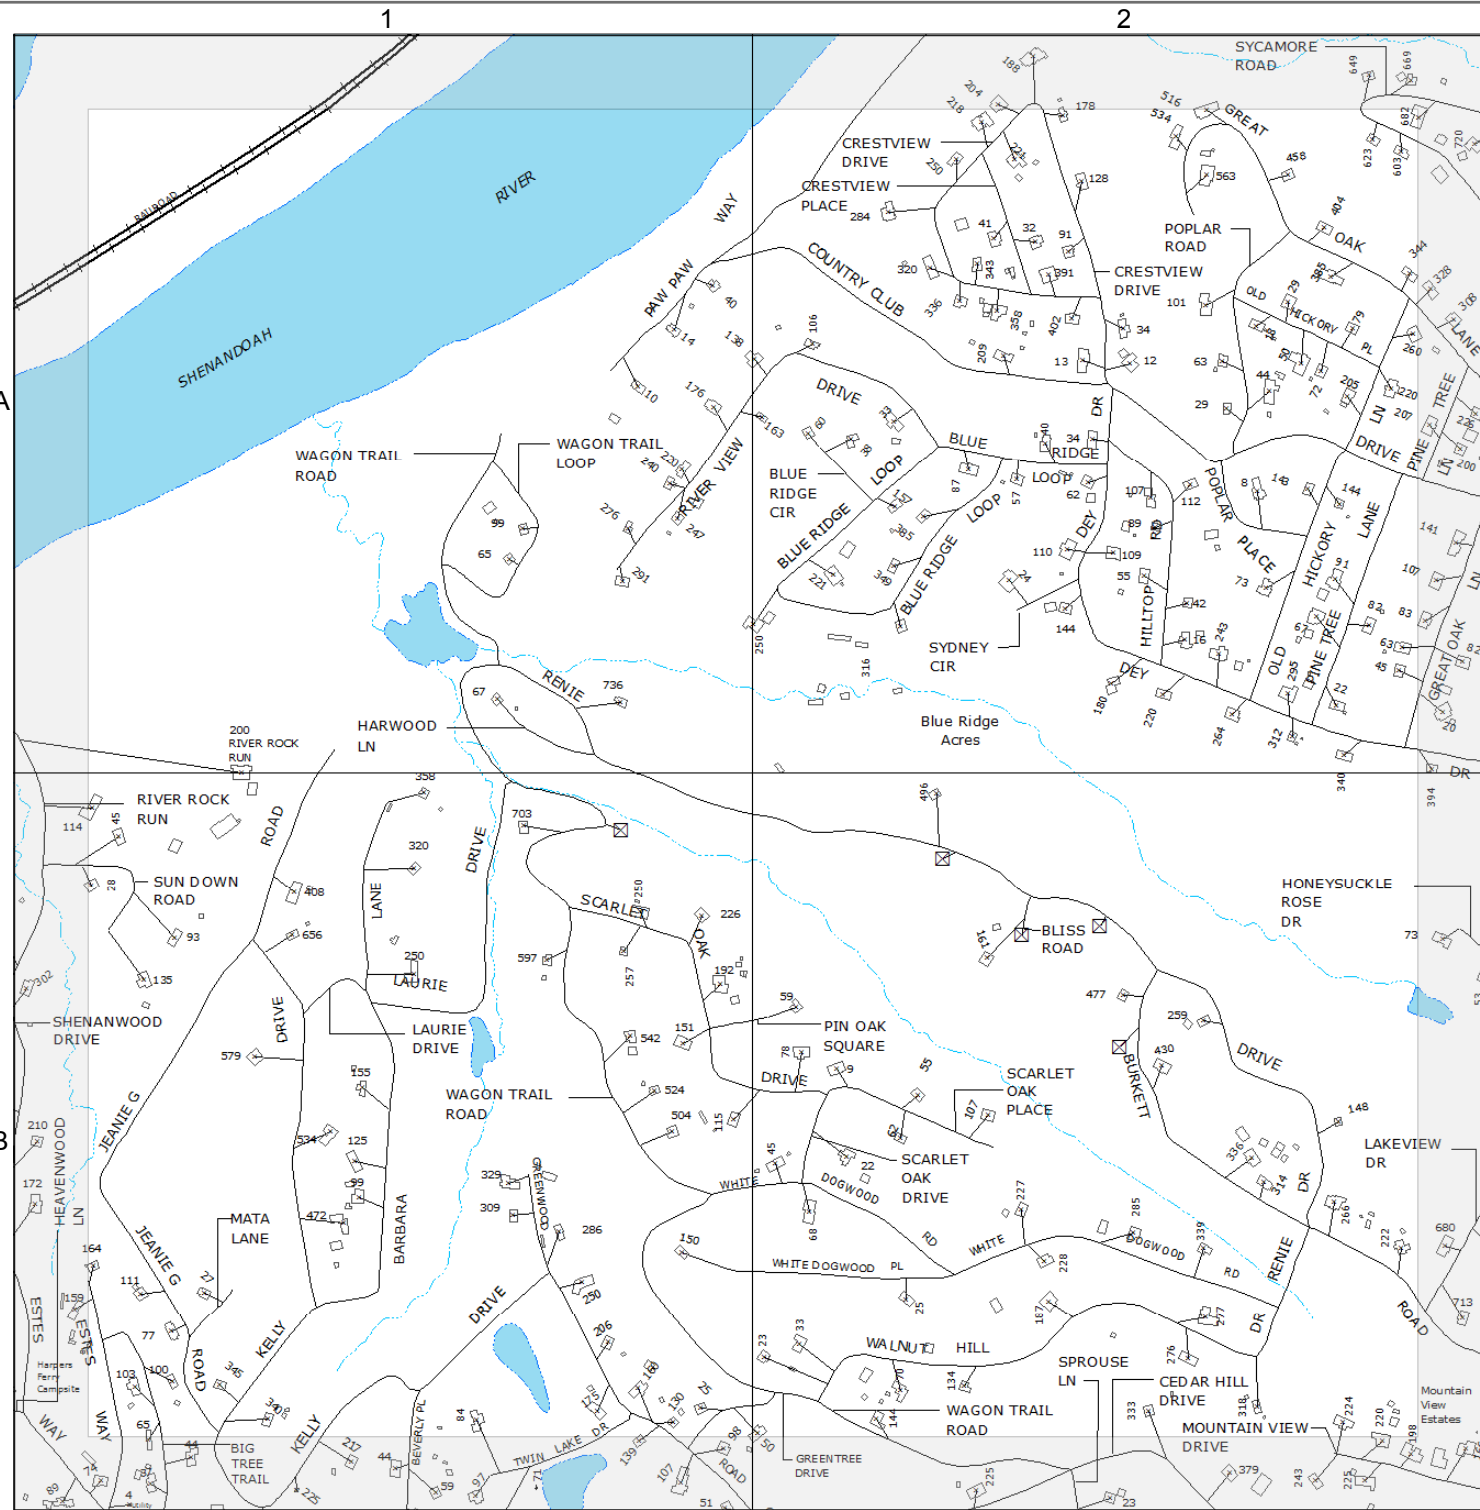

Printed: Feb 23, 2017

REVISION NOTES

MSAG Data Consultants, Inc.
Orange, Virginia 22960

NOTE:
SEE INSTRUCTION PAGE
FOR MAP SYMBOLS.

MAP LOCATION

MATCHING
INSERT SHEETS

-	-	50-1
49-3	49-4	50-3
-	58-2	-

9-1-1 PLANIMETRIC MAP OF
JEFFERSON
COUNTY
WEST VIRGINIA

49-4