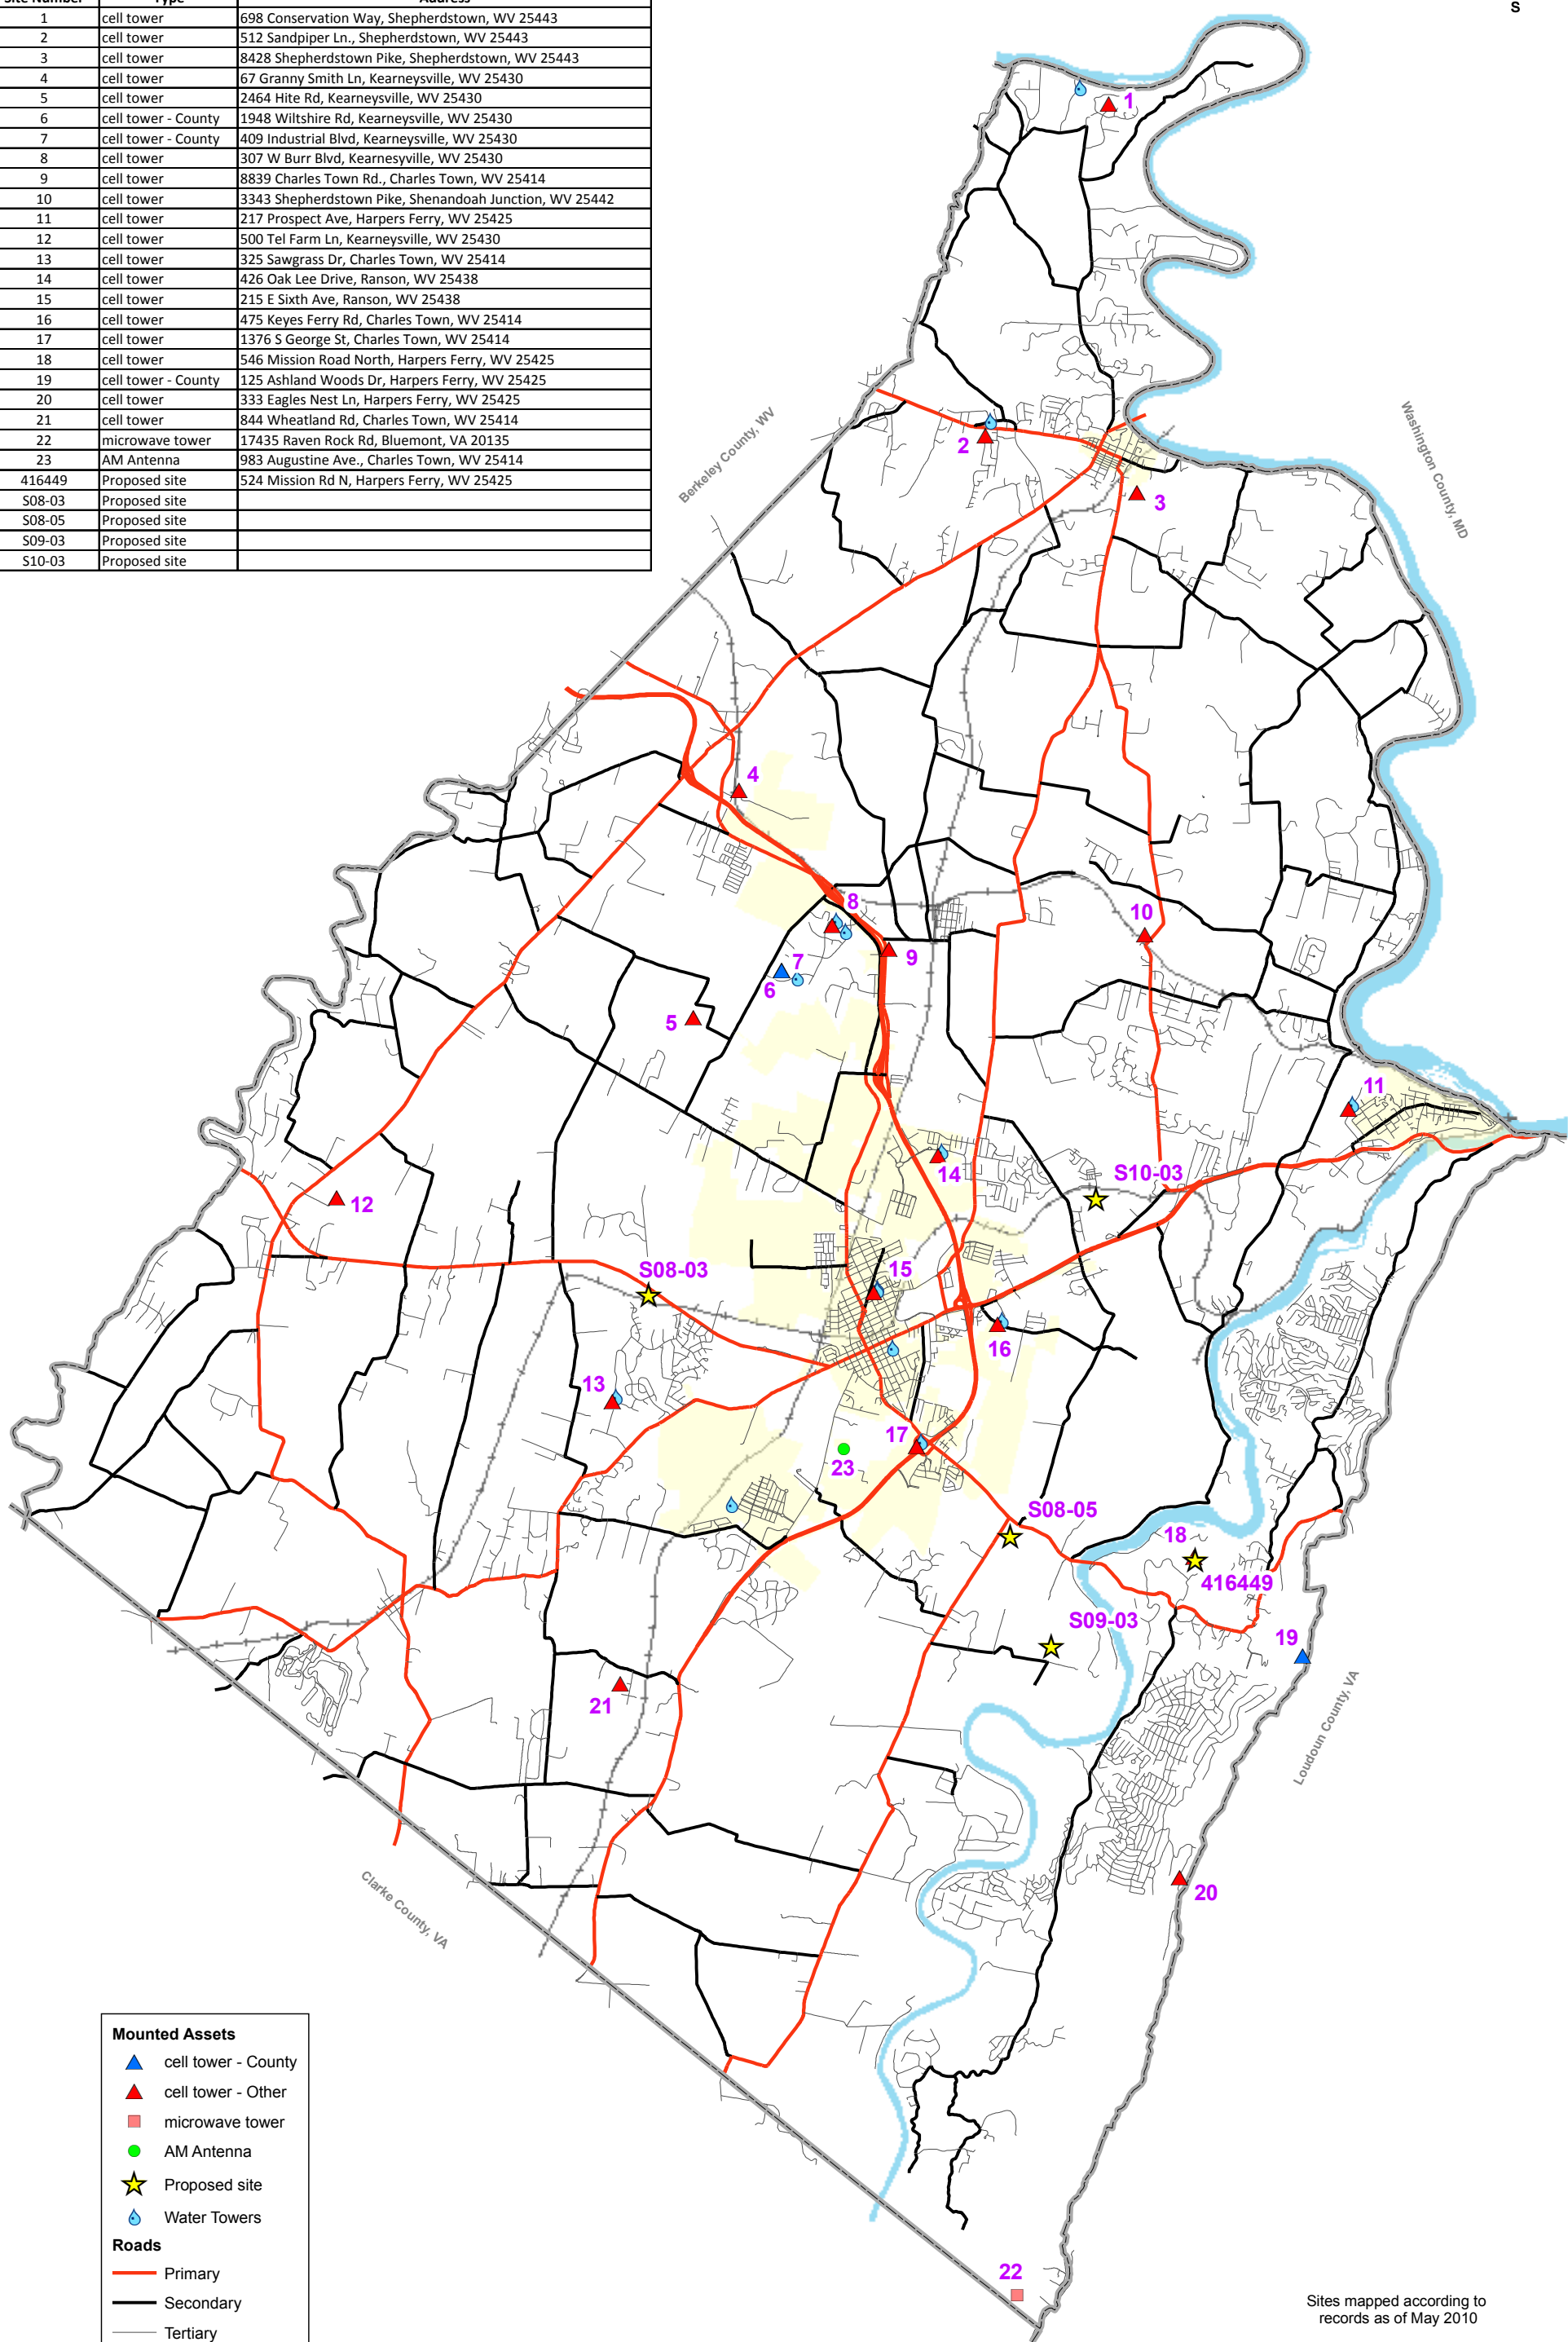

# Cellular Mounted Assets In Jefferson County, WV

Site Number	Type	Address
1	cell tower	698 Conservation Way, Shepherdstown, WV 25443
2	cell tower	512 Sandpiper Ln., Shepherdstown, WV 25443
3	cell tower	8428 Shepherdstown Pike, Shepherdstown, WV 25443
4	cell tower	67 Granny Smith Ln, Kearneysville, WV 25430
5	cell tower	2464 Hite Rd, Kearneysville, WV 25430
6	cell tower - County	1948 Wiltshire Rd, Kearneysville, WV 25430
7	cell tower - County	409 Industrial Blvd, Kearneysville, WV 25430
8	cell tower	307 W Burr Blvd, Kearneysville, WV 25430
9	cell tower	8839 Charles Town Rd., Charles Town, WV 25414
10	cell tower	3343 Shepherdstown Pike, Shenandoah Junction, WV 25442
11	cell tower	217 Prospect Ave, Harpers Ferry, WV 25425
12	cell tower	500 Tel Farm Ln, Kearneysville, WV 25430
13	cell tower	325 Sawgrass Dr, Charles Town, WV 25414
14	cell tower	426 Oak Lee Drive, Ranson, WV 25438
15	cell tower	215 E Sixth Ave, Ranson, WV 25438
16	cell tower	475 Keyes Ferry Rd, Charles Town, WV 25414
17	cell tower	1376 S George St, Charles Town, WV 25414
18	cell tower	546 Mission Road North, Harpers Ferry, WV 25425
19	cell tower - County	125 Ashland Woods Dr, Harpers Ferry, WV 25425
20	cell tower	333 Eagles Nest Ln, Harpers Ferry, WV 25425
21	cell tower	844 Wheatland Rd, Charles Town, WV 25414
22	microwave tower	17435 Raven Rock Rd, Bluemont, VA 20135
23	AM Antenna	983 Augustine Ave., Charles Town, WV 25414
416449	Proposed site	524 Mission Rd N, Harpers Ferry, WV 25425
S08-03	Proposed site	
S08-05	Proposed site	
S09-03	Proposed site	
S10-03	Proposed site	

**Mounted Assets**

- ▲ cell tower - County
- ▲ cell tower - Other
- microwave tower
- AM Antenna
- ★ Proposed site
- 💧 Water Towers

**Roads**

- Primary
- Secondary
- Tertiary
- City/Town

Sites mapped according to records as of May 2010

Created By The  
Jefferson County GIS/Addressing Office  
May 3, 2010