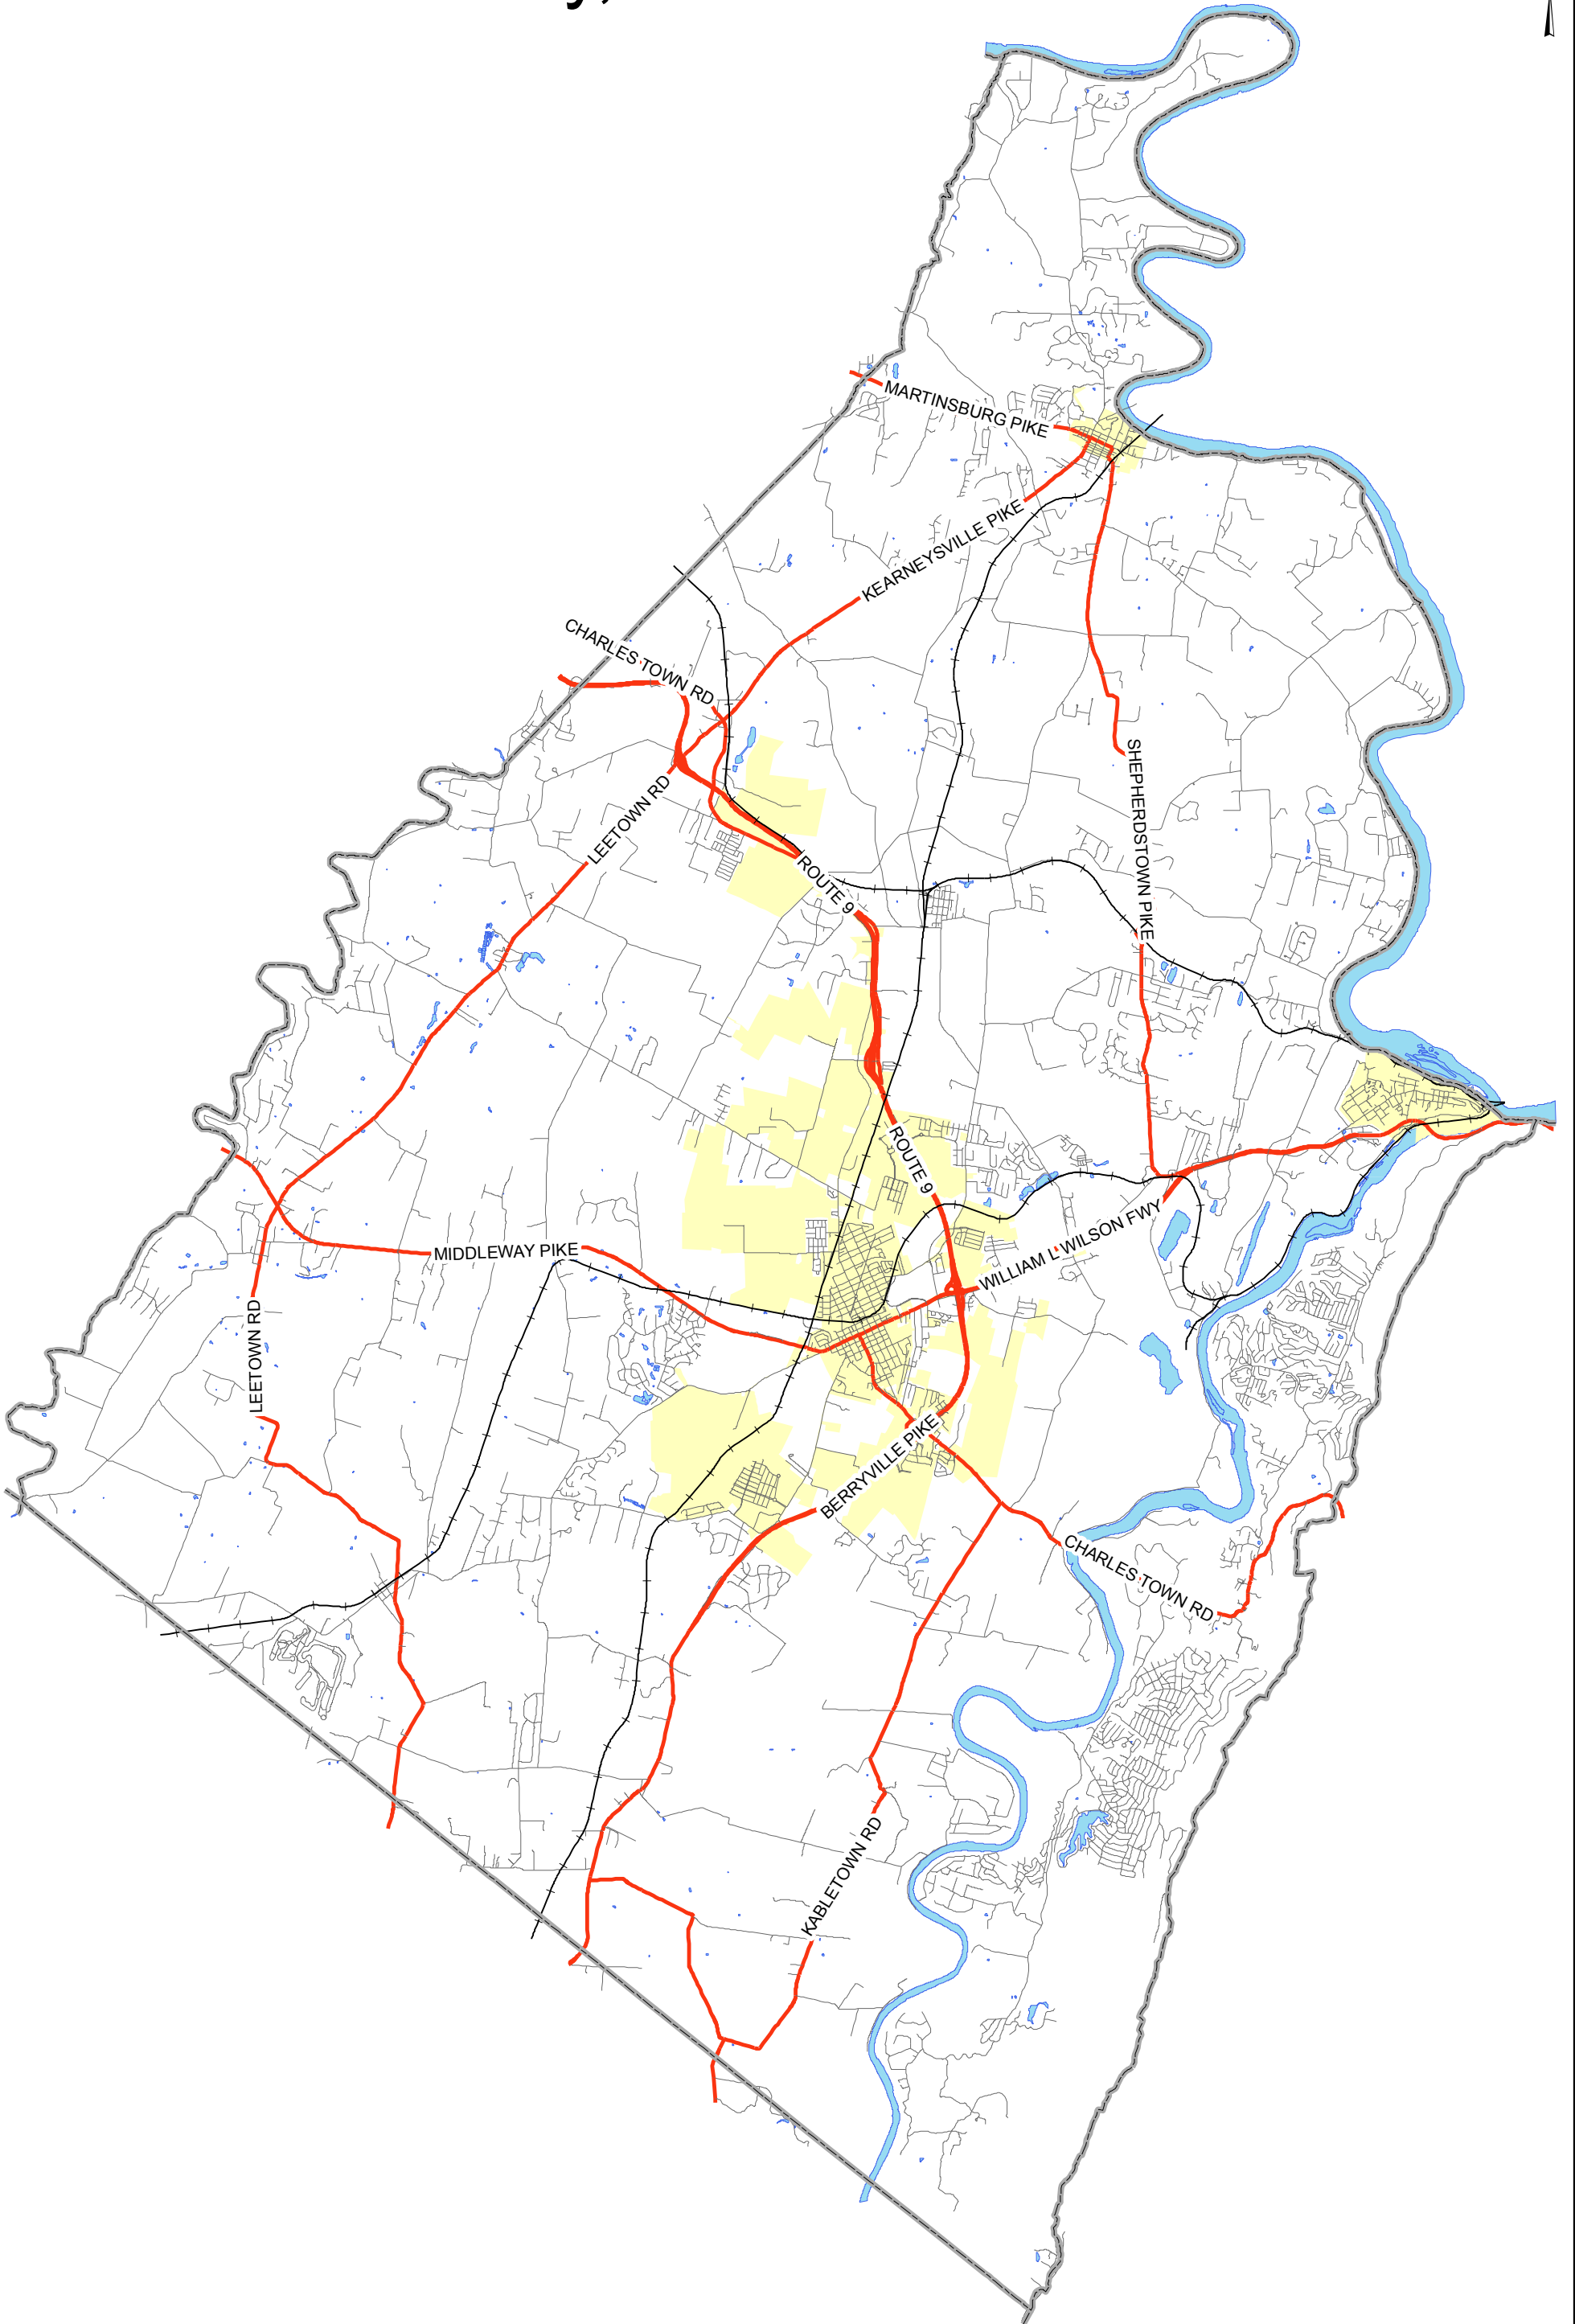

Jefferson County, WV

Map Created by the
Jefferson County GIS/Addressing Office
September 2011