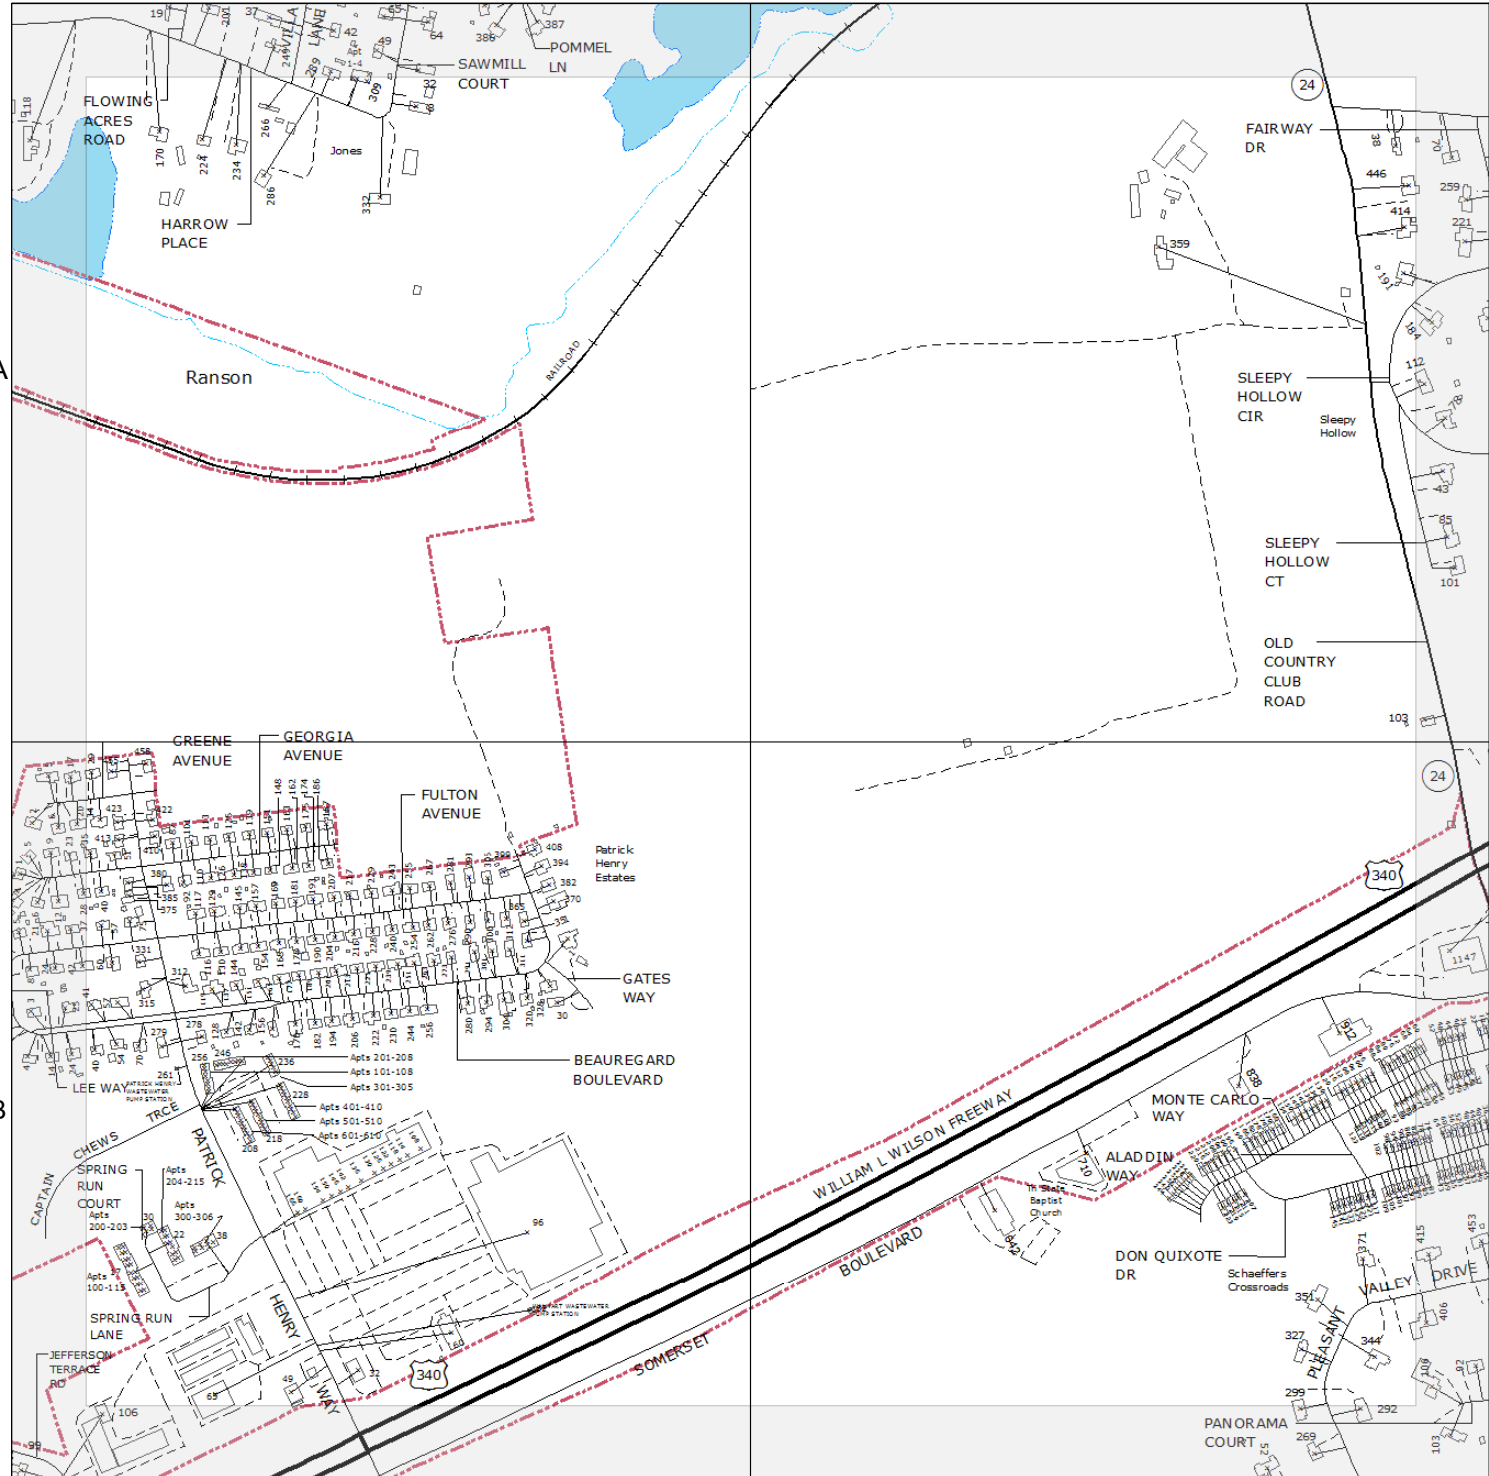

48

NOTE:  
SEE INSTRUCTION PAGE  
FOR MAP SYMBOLS.

MAP LOCATION

MATCHING  
INSERT SHEETS

37-4	38-3	-
47-2	48-1	-
47-4	-	-

9-1-1 PLANIMETRIC MAP OF  
JEFFERSON  
COUNTY  
WEST VIRGINIA

48-1

NOTE:  
SEE INSTRUCTION PAGE  
FOR MAP SYMBOLS.