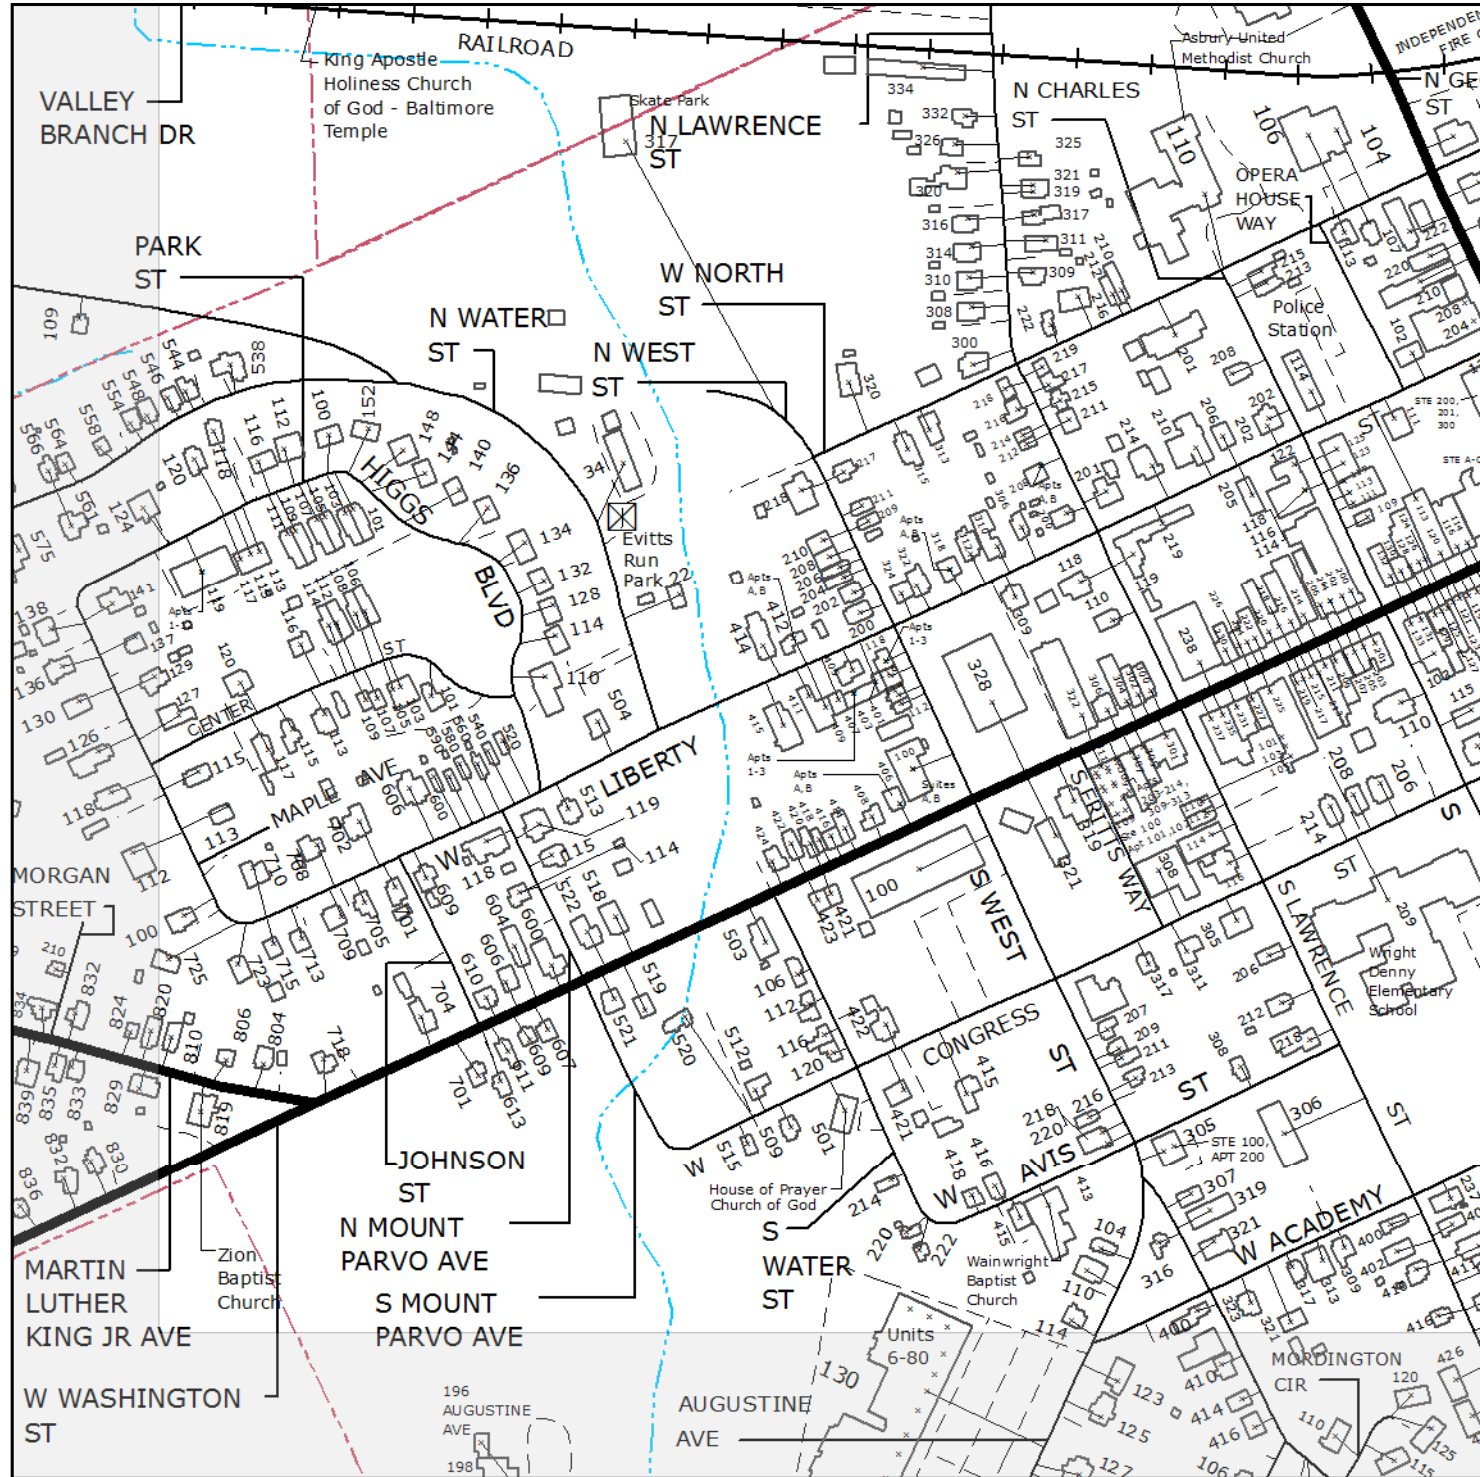

Printed: Nov 20, 2014
REVISION NOTES
MSAG Data Consultants, Inc.
Orange, Virginia 22960

NOTE:
SEE INSTRUCTION PAGE
FOR MAP SYMBOLS.