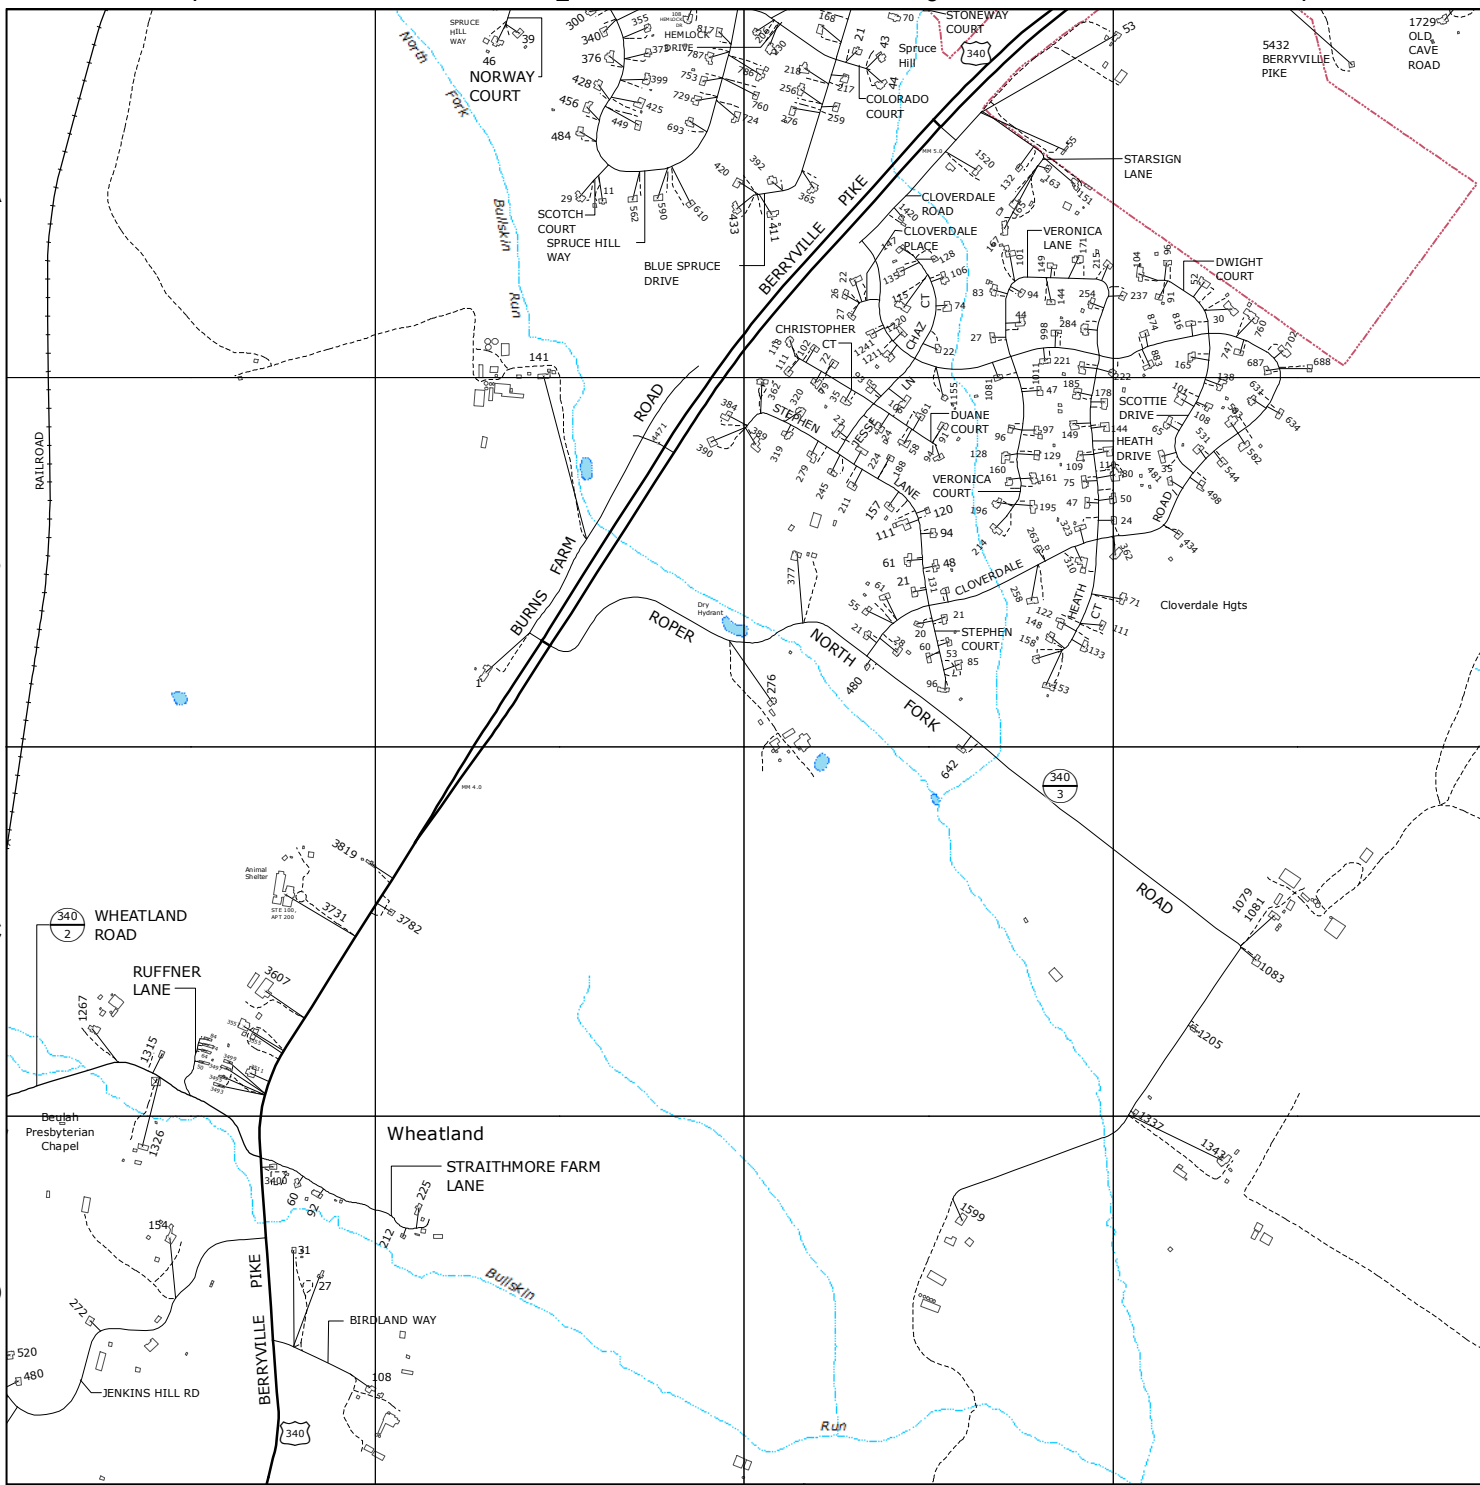

NOTE:  
 SEE INSTRUCTION PAGE  
 FOR MAP SYMBOLS.

MATCHING SHEETS

53	54	55
62	63	64
69	70	71

9-1-1 PLANIMETRIC MAP OF  
 JEFFERSON  
 COUNTY  
 WEST VIRGINIA

63

1 2 3 4

A  
B  
C  
D

Printed: Nov 20, 2014