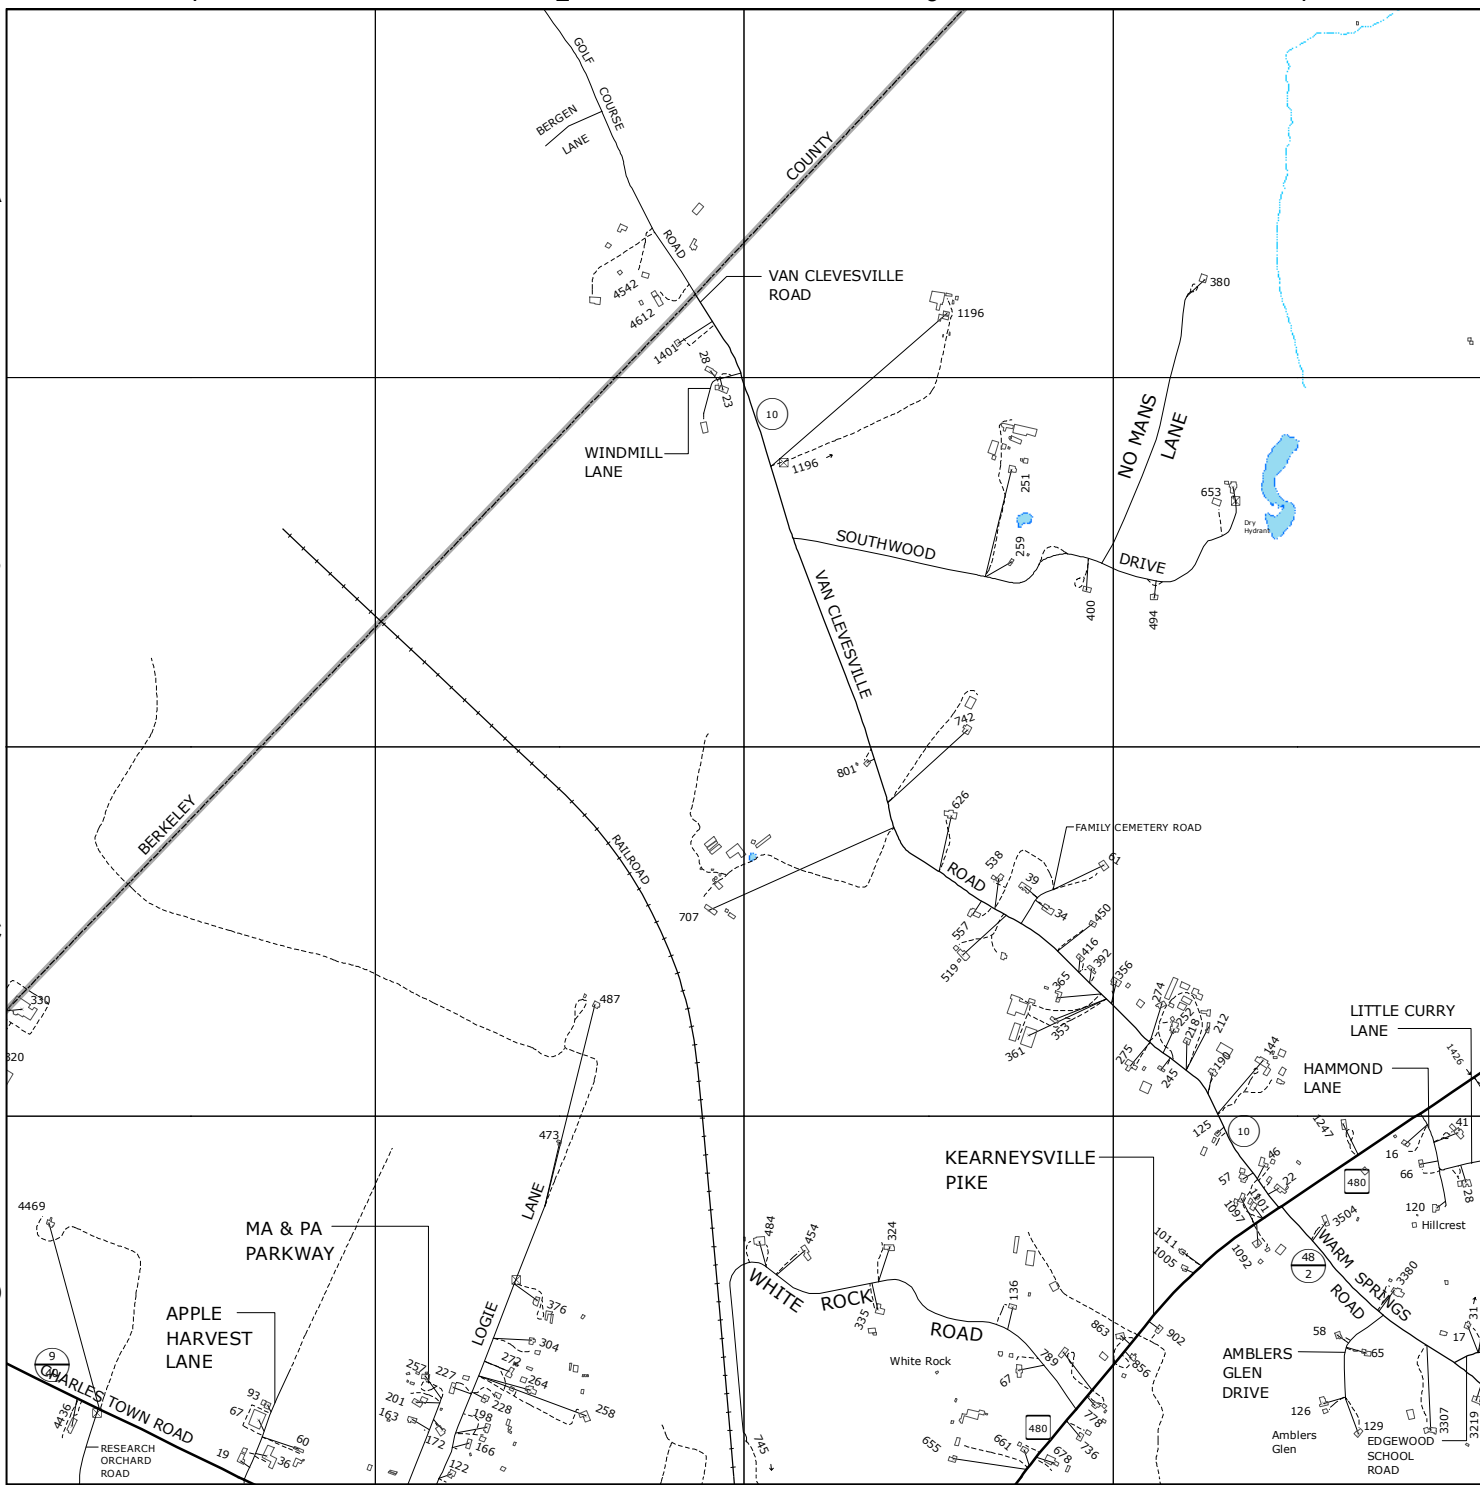

1 2 3 4

A
B
C
D

Printed: Nov 20, 2014

REVISION NOTES

MSAG Data Consultants, Inc.
Orange, Virginia 22960

NOTE:
SEE INSTRUCTION PAGE
FOR MAP SYMBOLS.

MAP LOCATION

MATCHING SHEETS

-	7	8
12	13	14
19	20	21

9-1-1 PLANIMETRIC MAP OF
JEFFERSON
COUNTY
WEST VIRGINIA

13