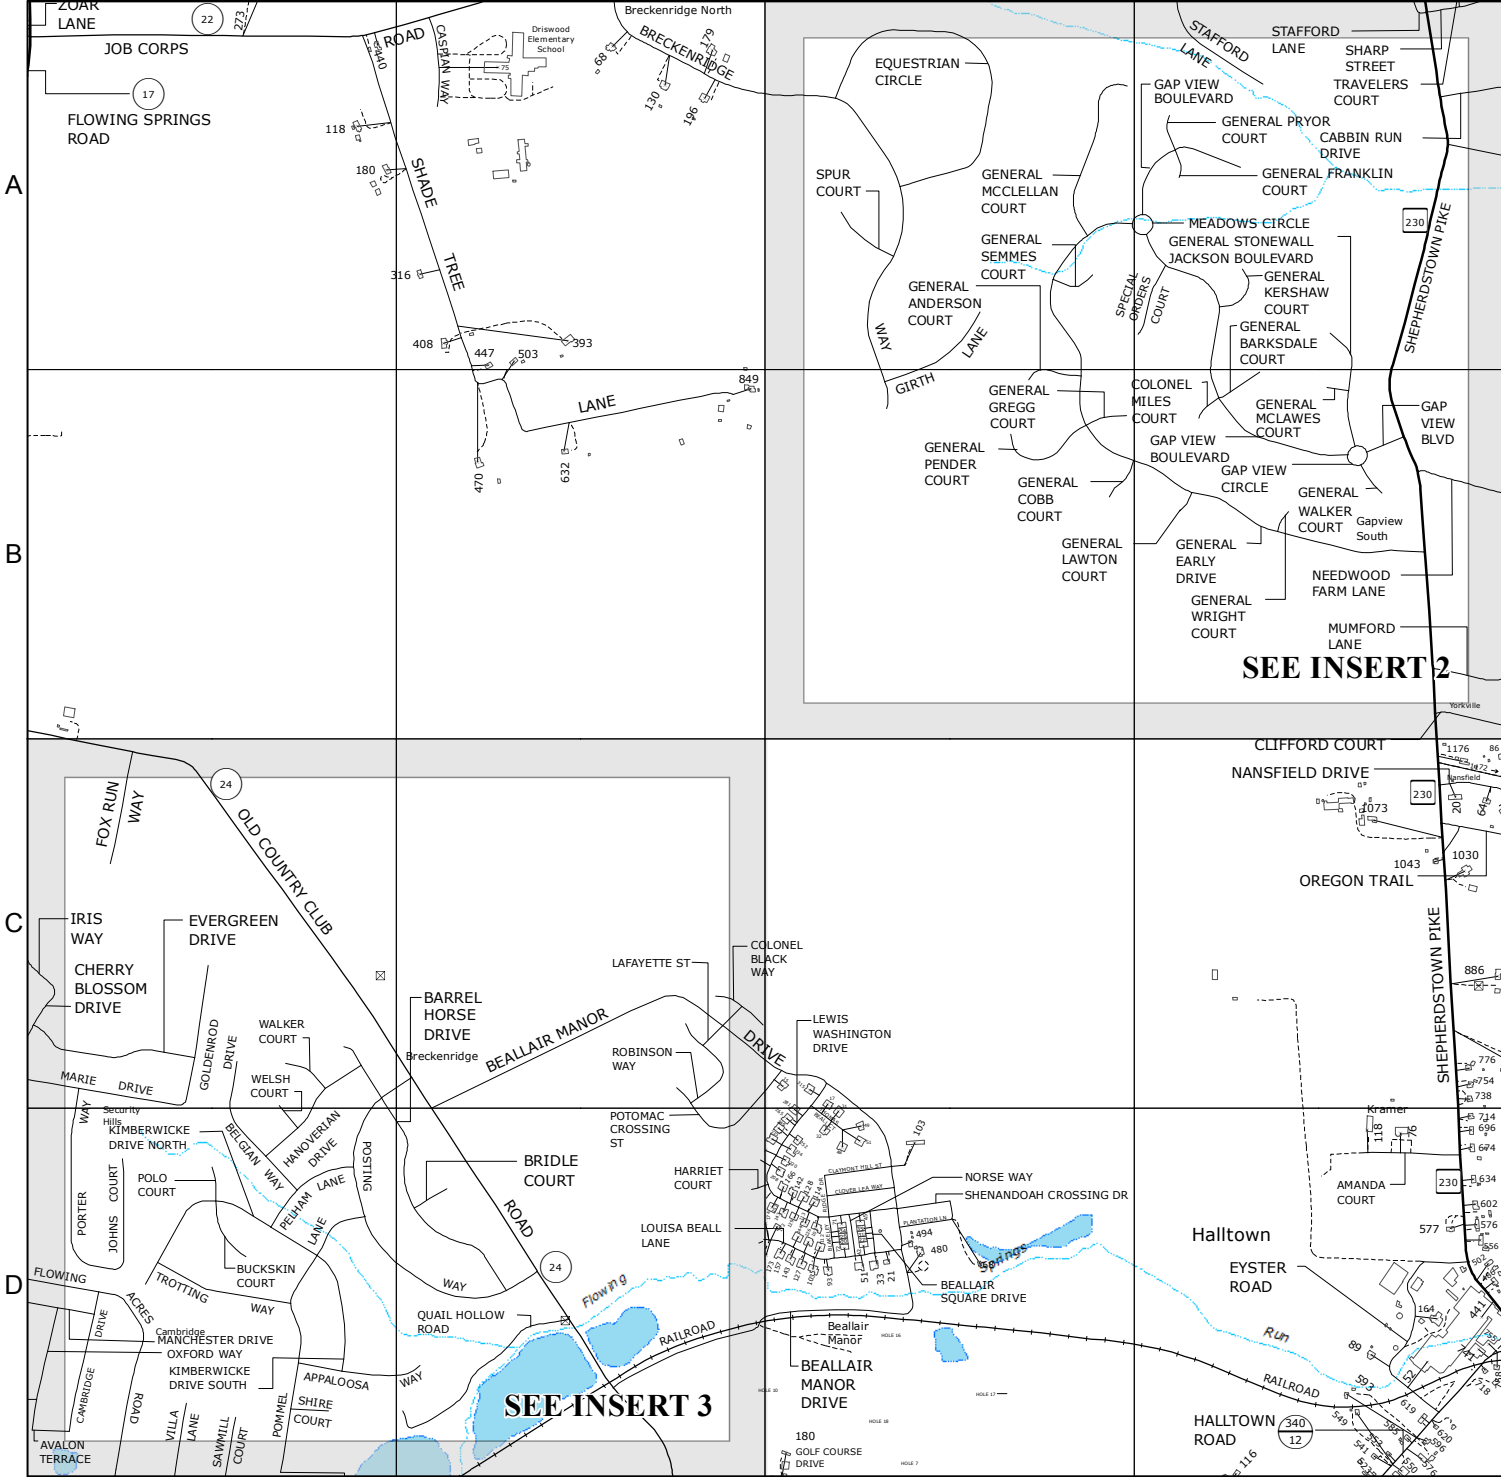

Printed: Nov 20, 2014
REVISION NOTES
MSAG Data Consultants, Inc.
Orange, Virginia 22960

NOTE:
SEE INSTRUCTION PAGE
FOR MAP SYMBOLS.