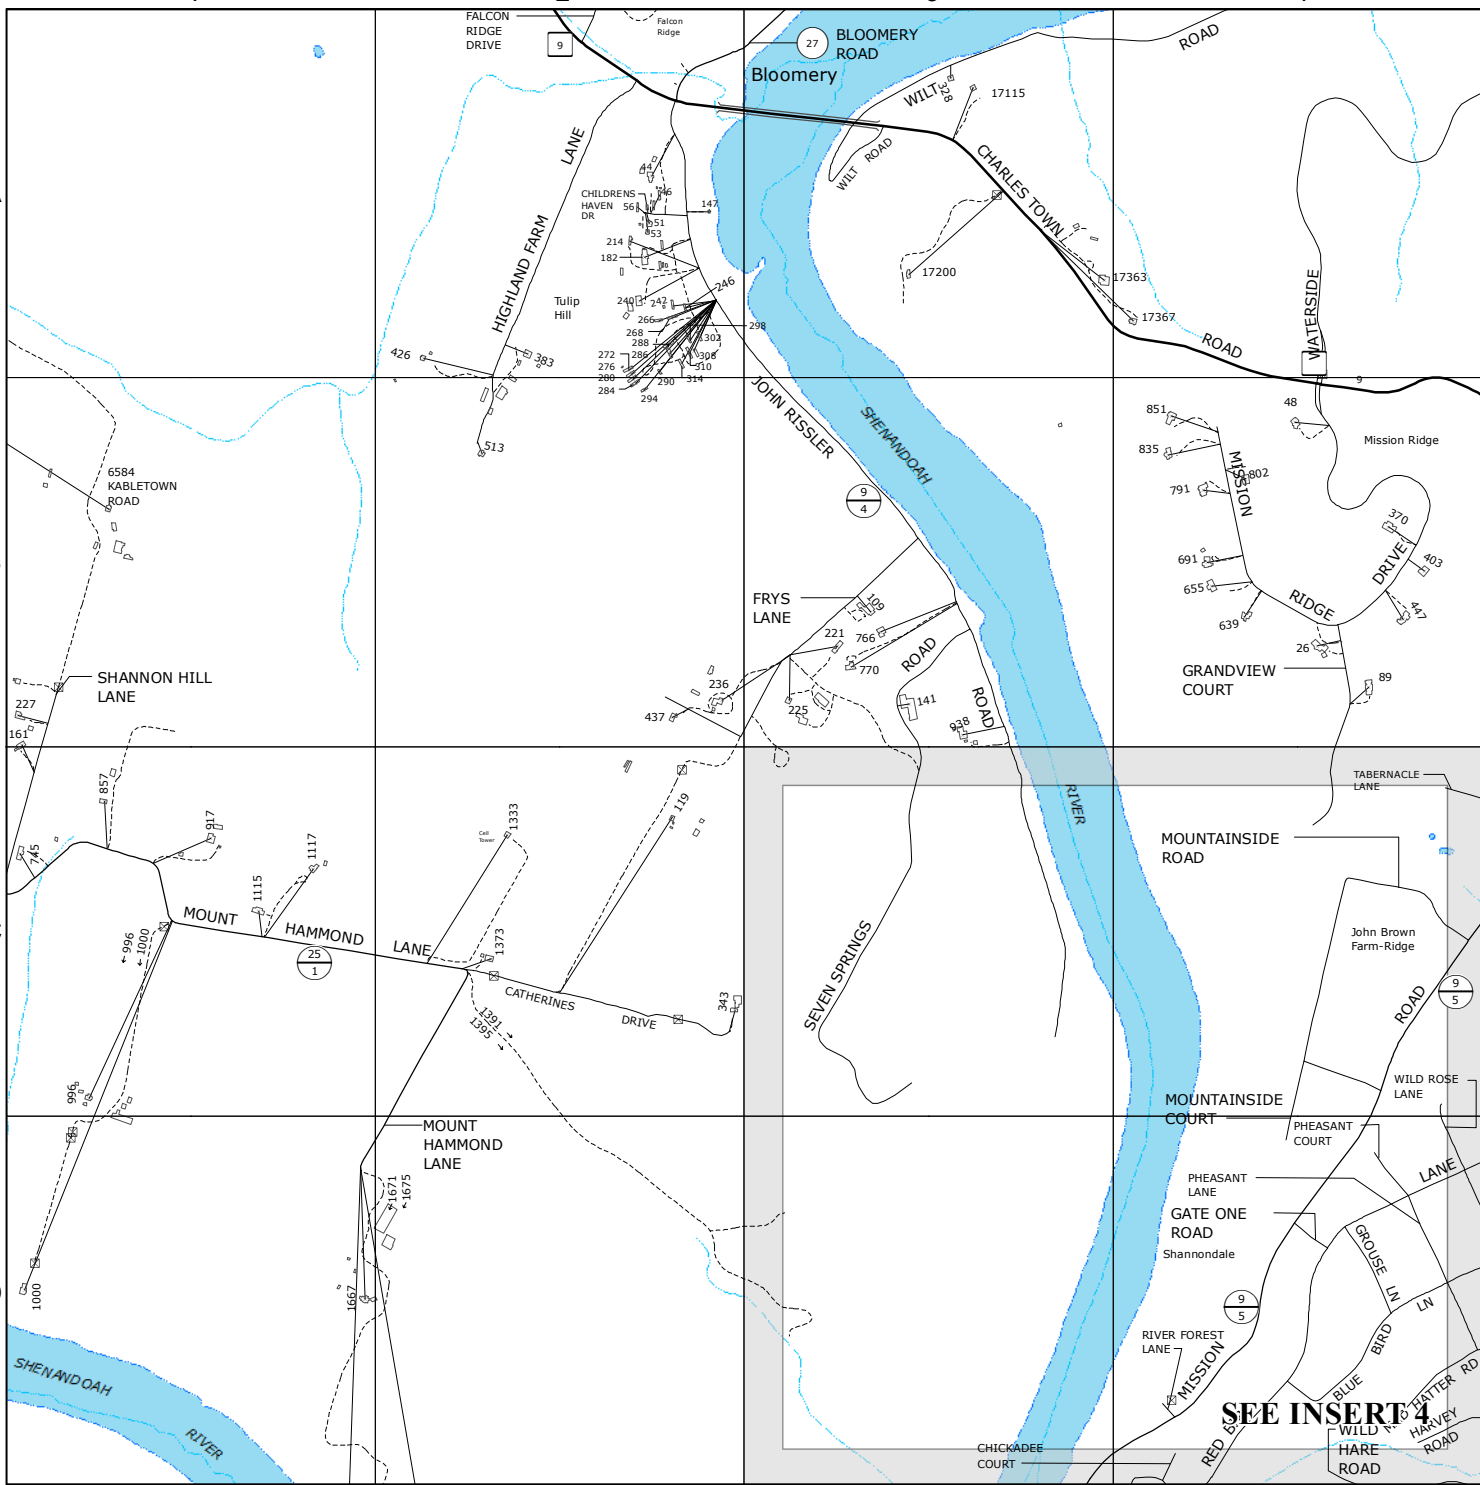

1 2 3 4

A
B
C
D

Printed: Nov 20, 2014

REVISION NOTES

MSAG Data Consultants, Inc.
Orange, Virginia 22960

NOTE:
SEE INSTRUCTION PAGE
FOR MAP SYMBOLS.

MAP LOCATION

MATCHING SHEETS

56	57	58
65	66	67
72	73	74

9-1-1 PLANIMETRIC MAP OF
JEFFERSON
COUNTY
WEST VIRGINIA

66