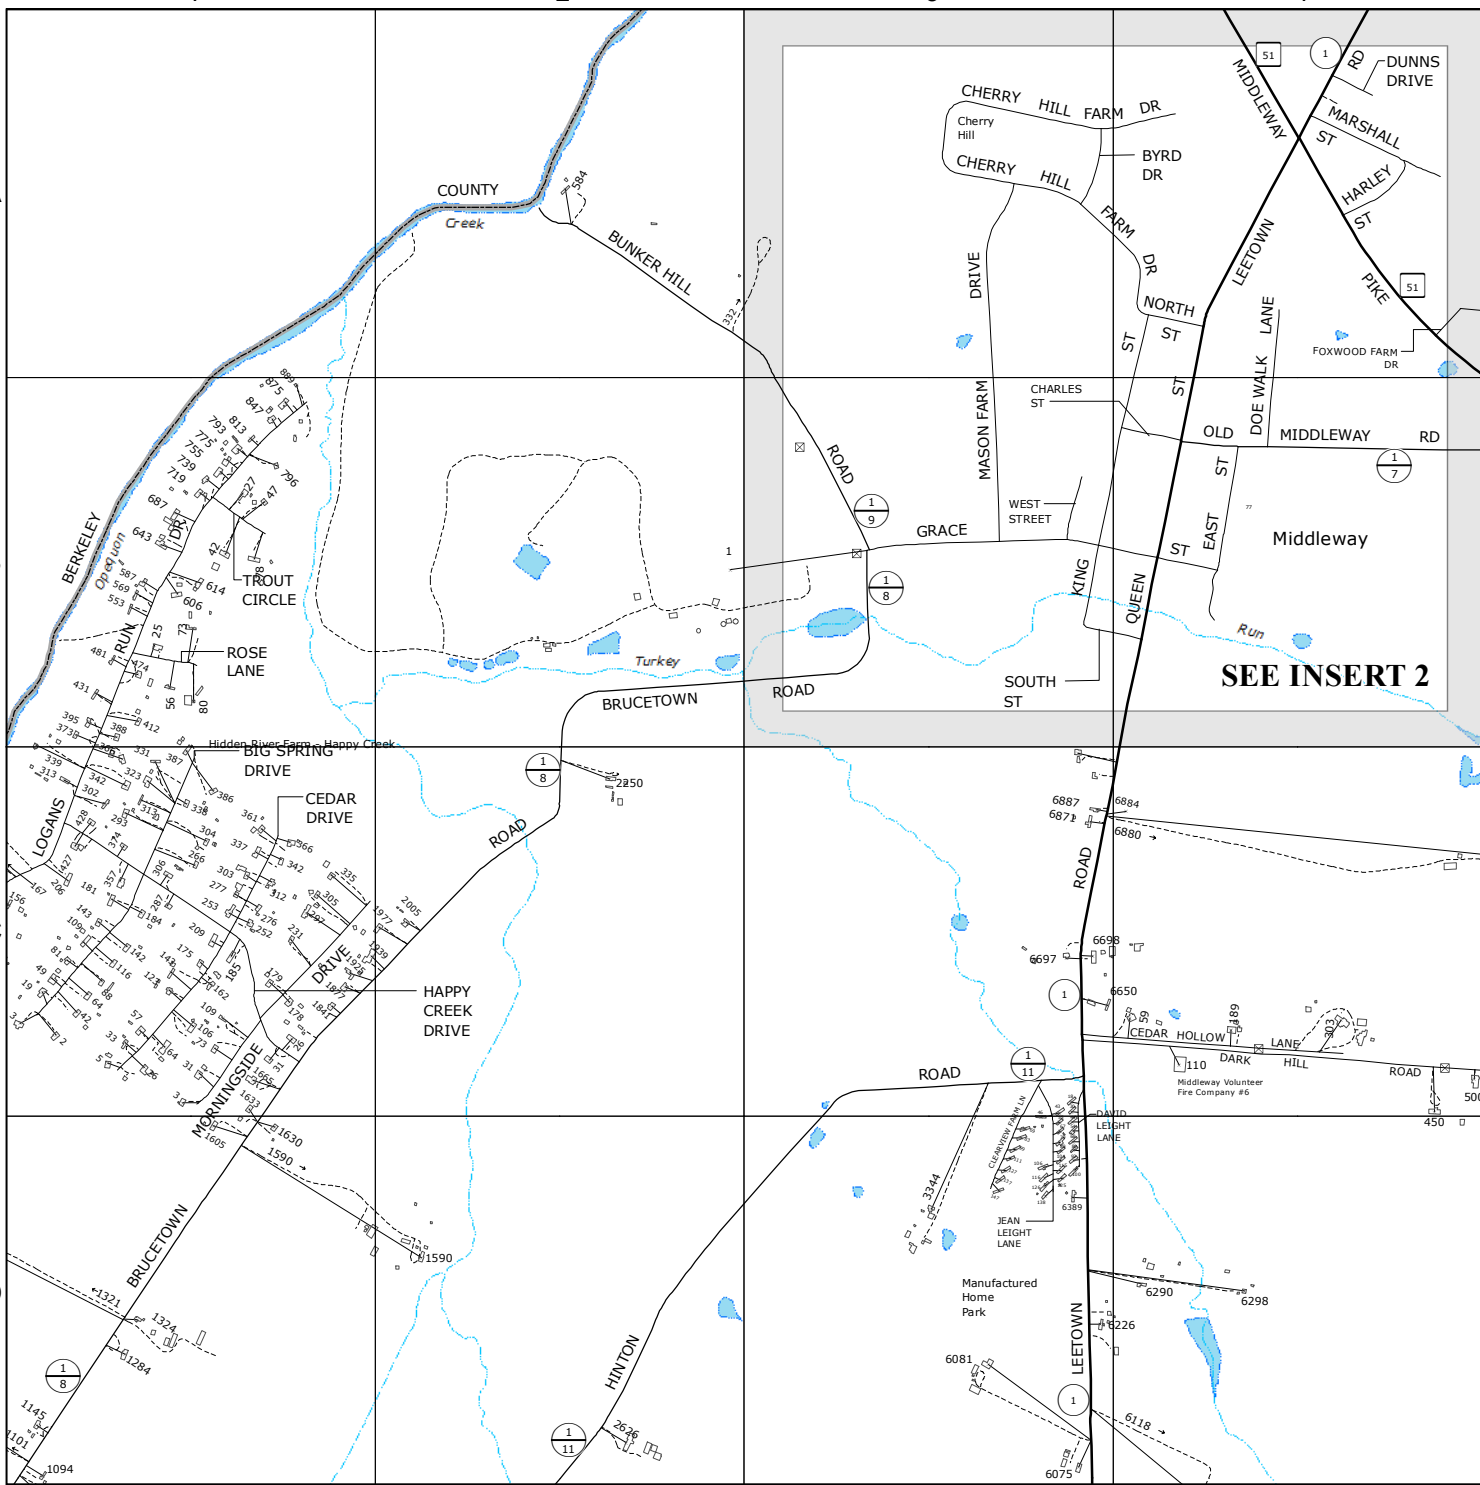

1 2 3 4

A
B
C
D

Printed: Nov 20, 2014

REVISION NOTES

MSAG Data Consultants, Inc.
Orange, Virginia 22960

NOTE:
SEE INSTRUCTION PAGE
FOR MAP SYMBOLS.

MAP LOCATION

MATCHING SHEETS

-	33	34
42	43	44
51	52	53

9-1-1 PLANIMETRIC MAP OF
JEFFERSON
COUNTY
WEST VIRGINIA

43