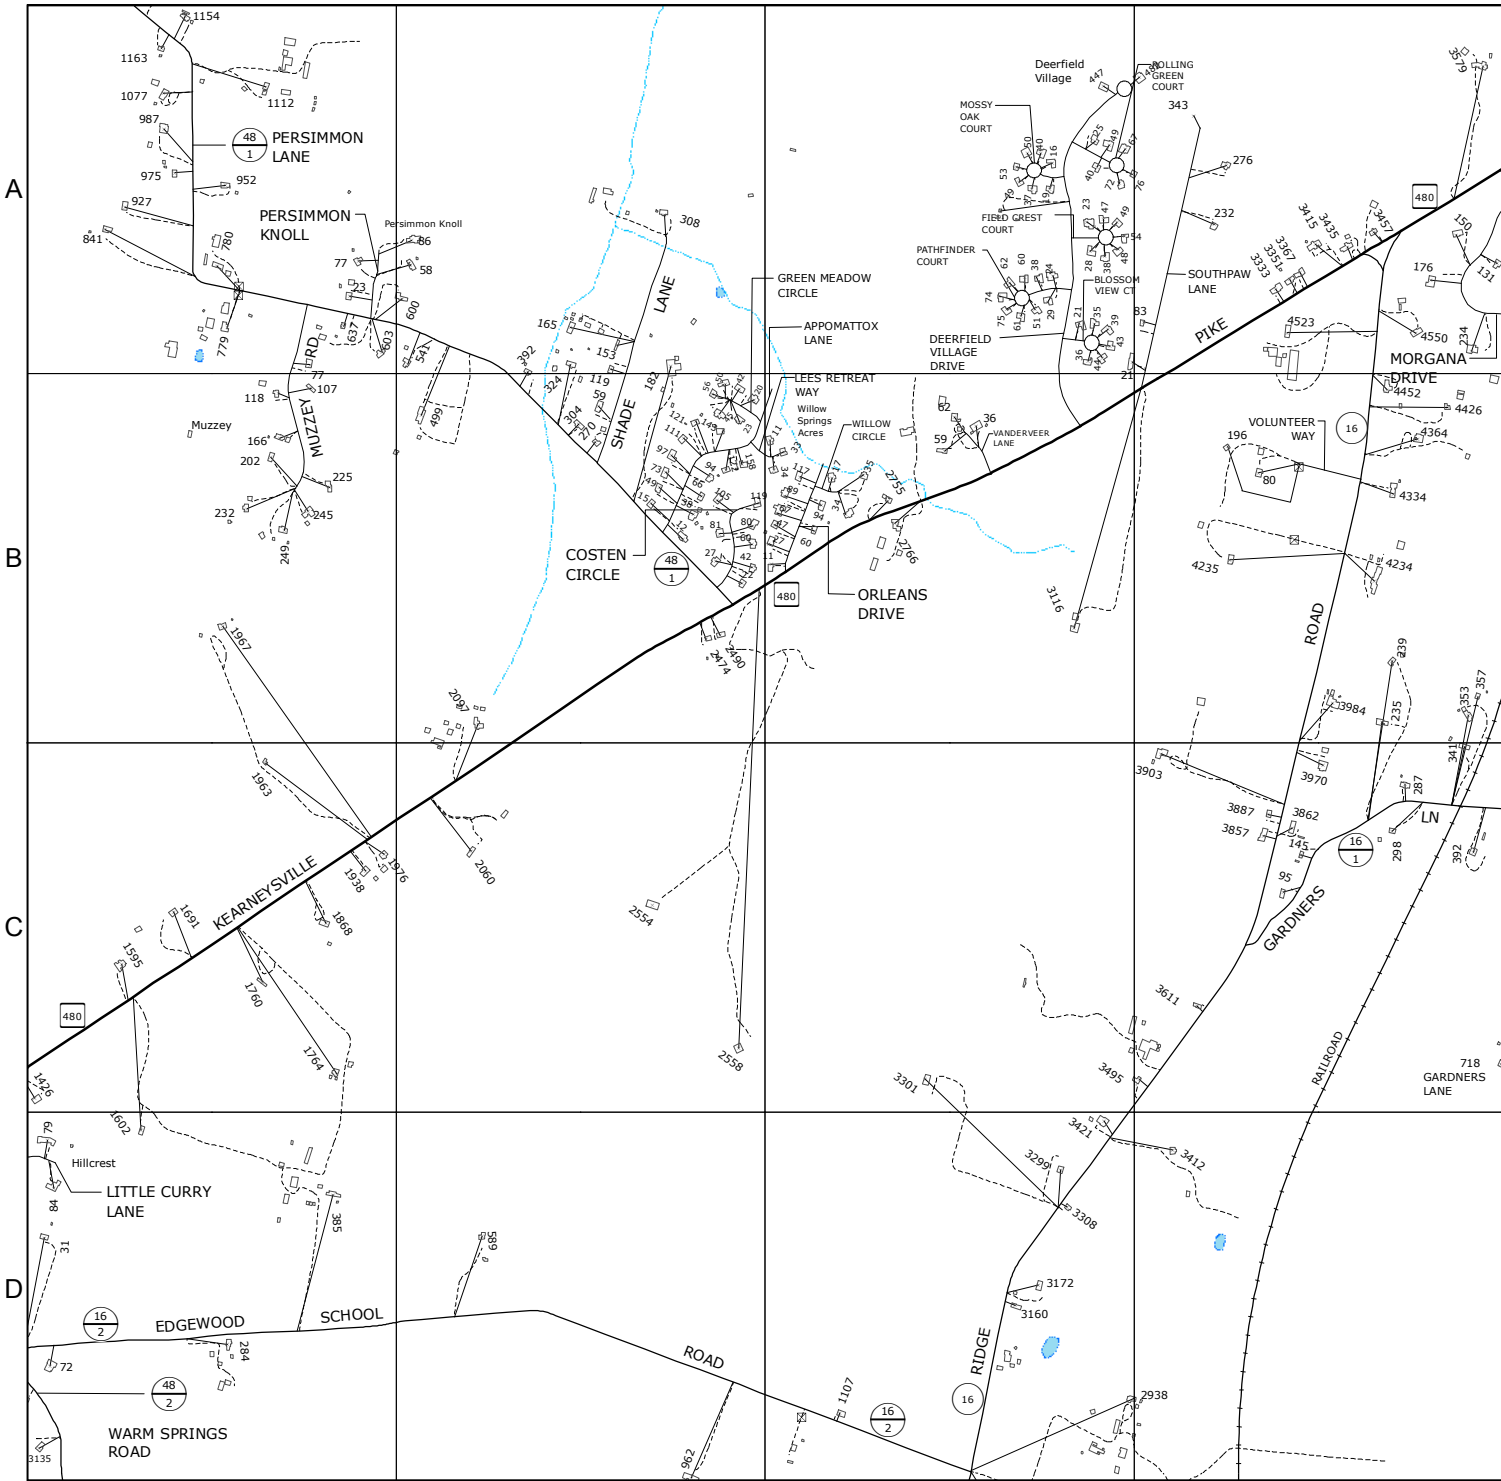

MATCHING SHEETS

7	8	9
13	14	15
20	21	22

9-1-1 PLANIMETRIC MAP OF
JEFFERSON
COUNTY
WEST VIRGINIA

14