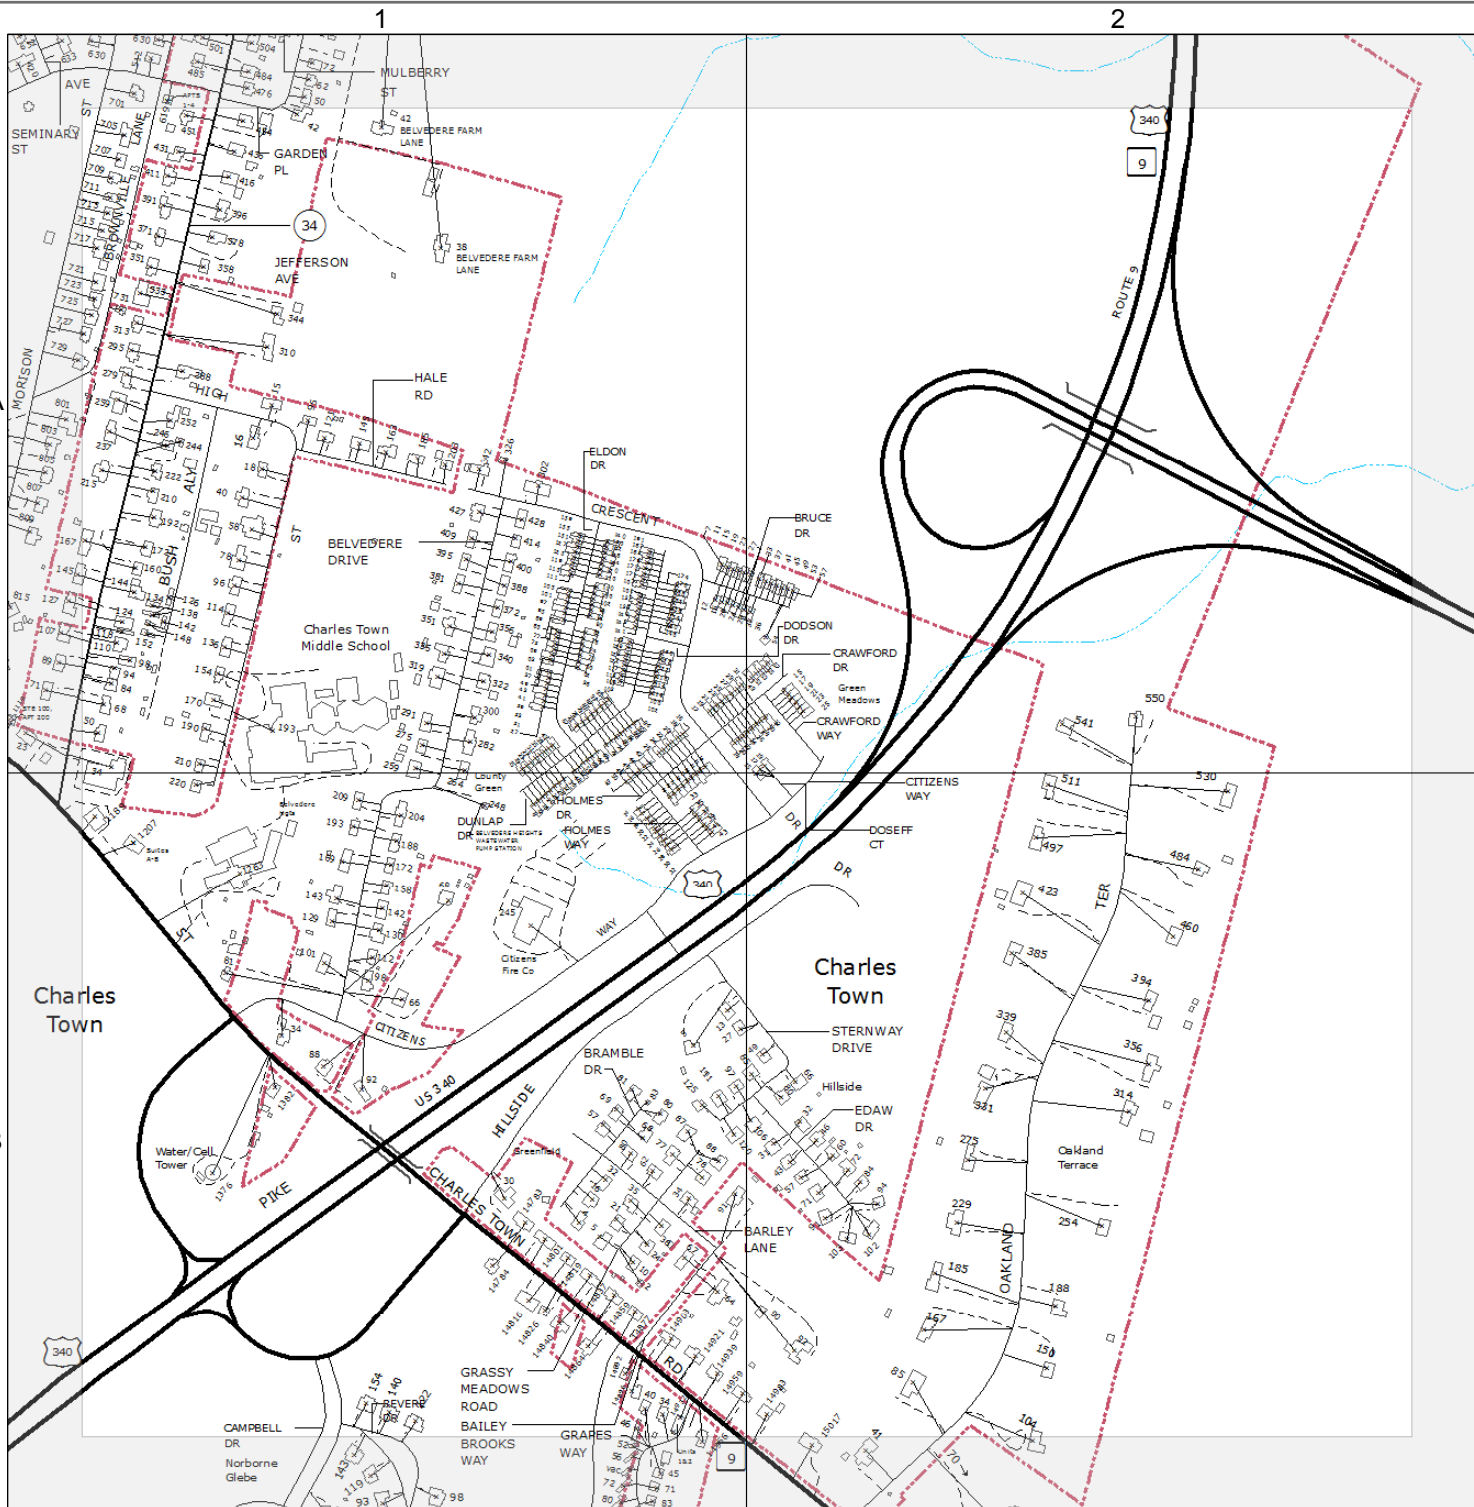

Printed: Nov 20, 2014

REVISION NOTES

MSAG Data Consultants, Inc.
Orange, Virginia 22960

NOTE:
SEE INSTRUCTION PAGE
FOR MAP SYMBOLS.

MAP LOCATION

MATCHING
INSERT SHEETS

47-3	47-4	-
56-1	56-2	-
-	56-4	-

9-1-1 PLANIMETRIC MAP OF
JEFFERSON
COUNTY
WEST VIRGINIA

56-2