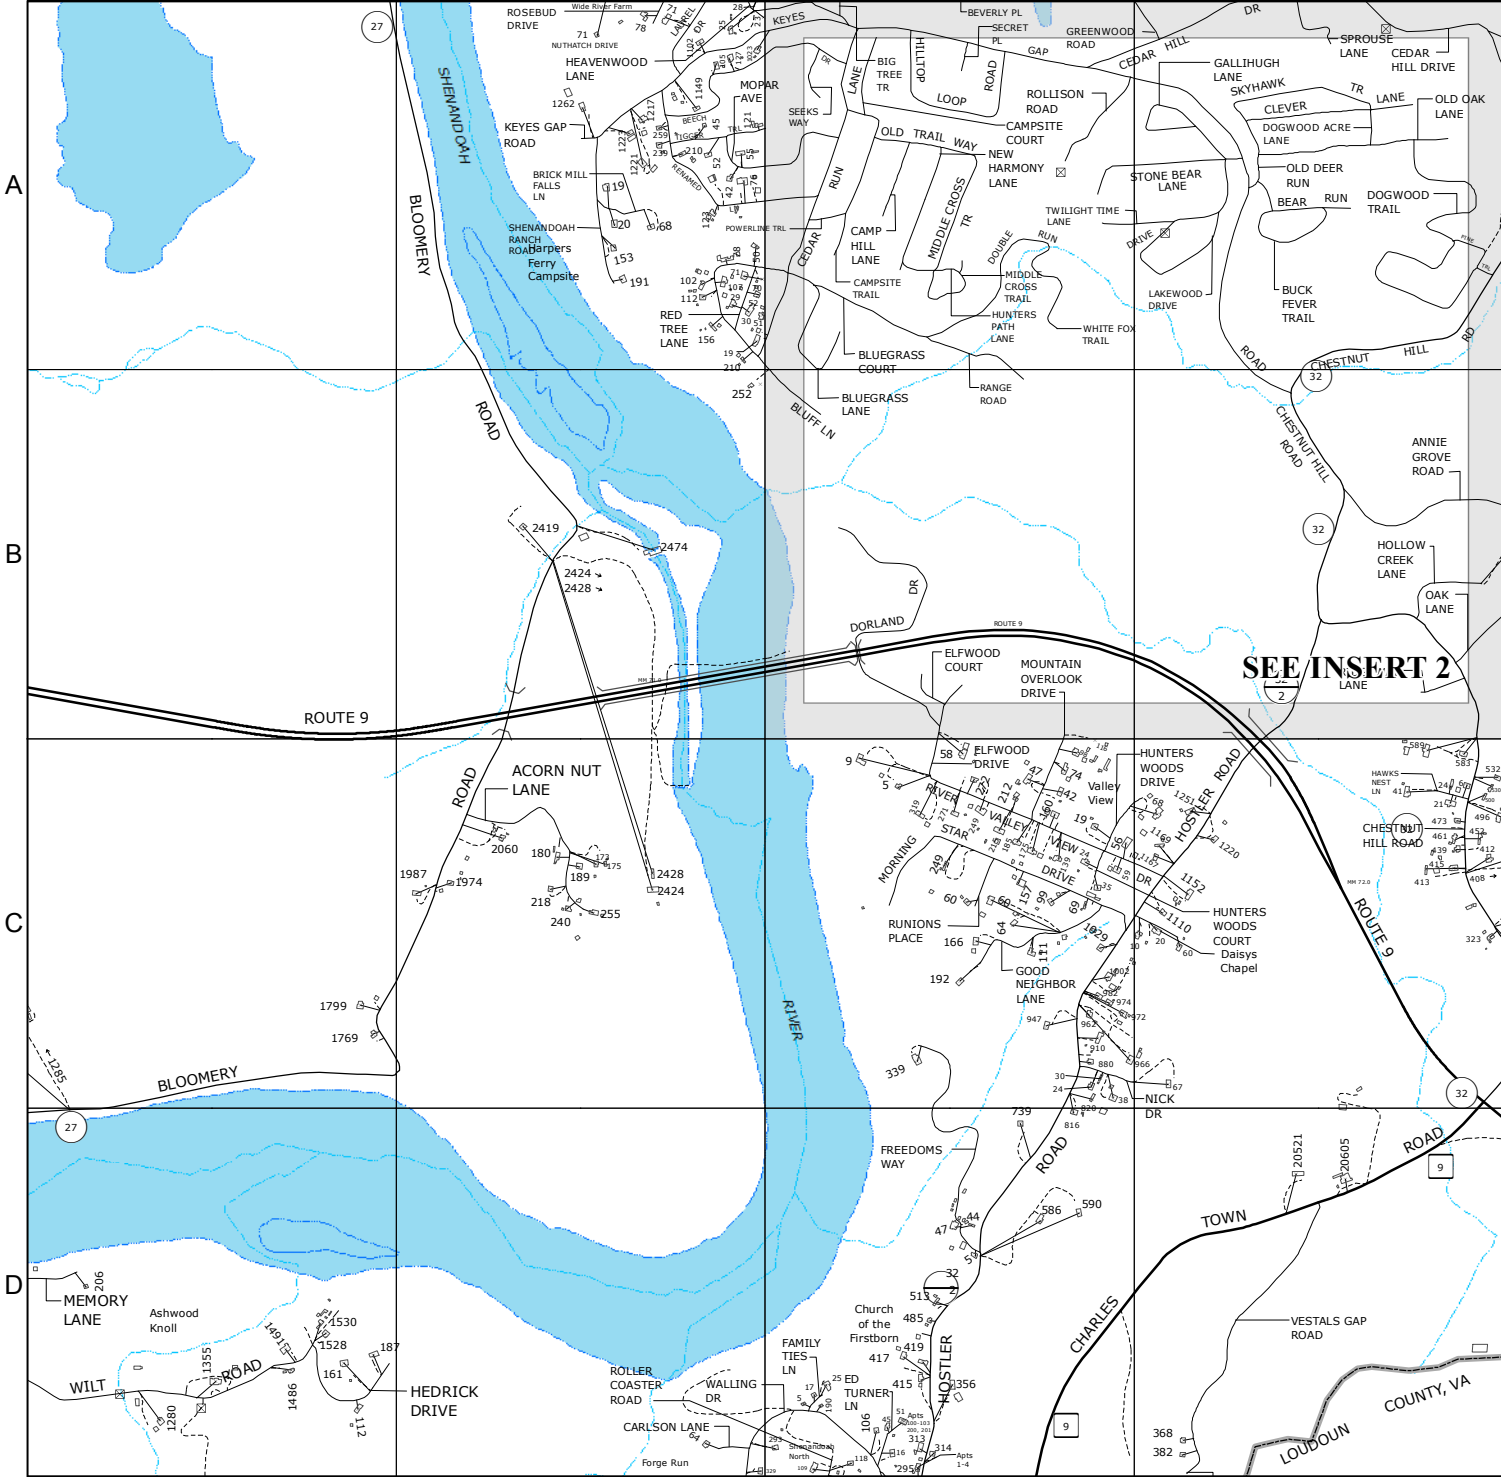

Printed: Nov 20, 2014
REVISION NOTES
MSAG Data Consultants, Inc.
Orange, Virginia 22960

NOTE:
SEE INSTRUCTION PAGE
FOR MAP SYMBOLS.