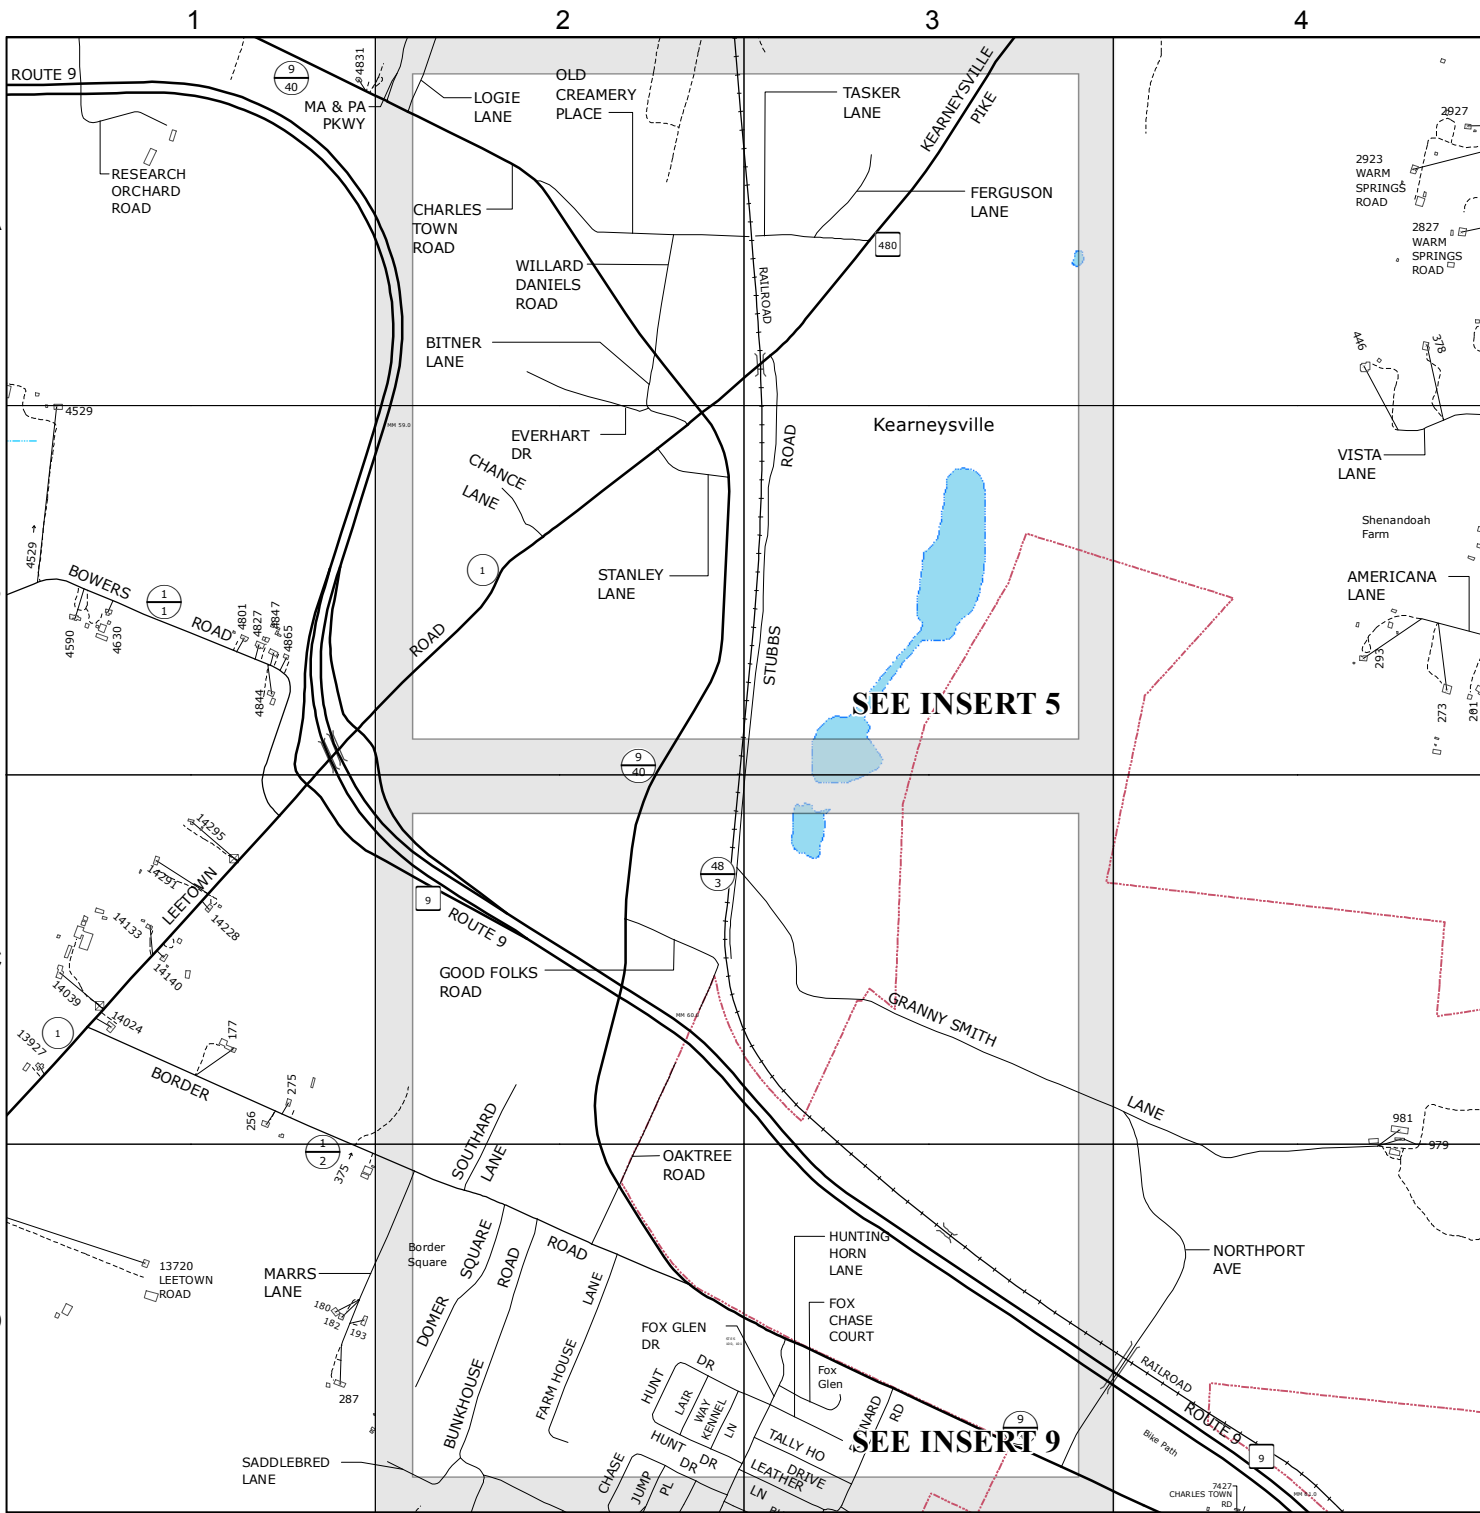

18

NOTE:  
SEE INSTRUCTION PAGE  
FOR MAP SYMBOLS.

MAP LOCATION

MATCHING SHEETS

12	13	14
19	20	21
27	28	29

N

9-1-1 PLANIMETRIC MAP OF  
JEFFERSON  
COUNTY  
WEST VIRGINIA

20