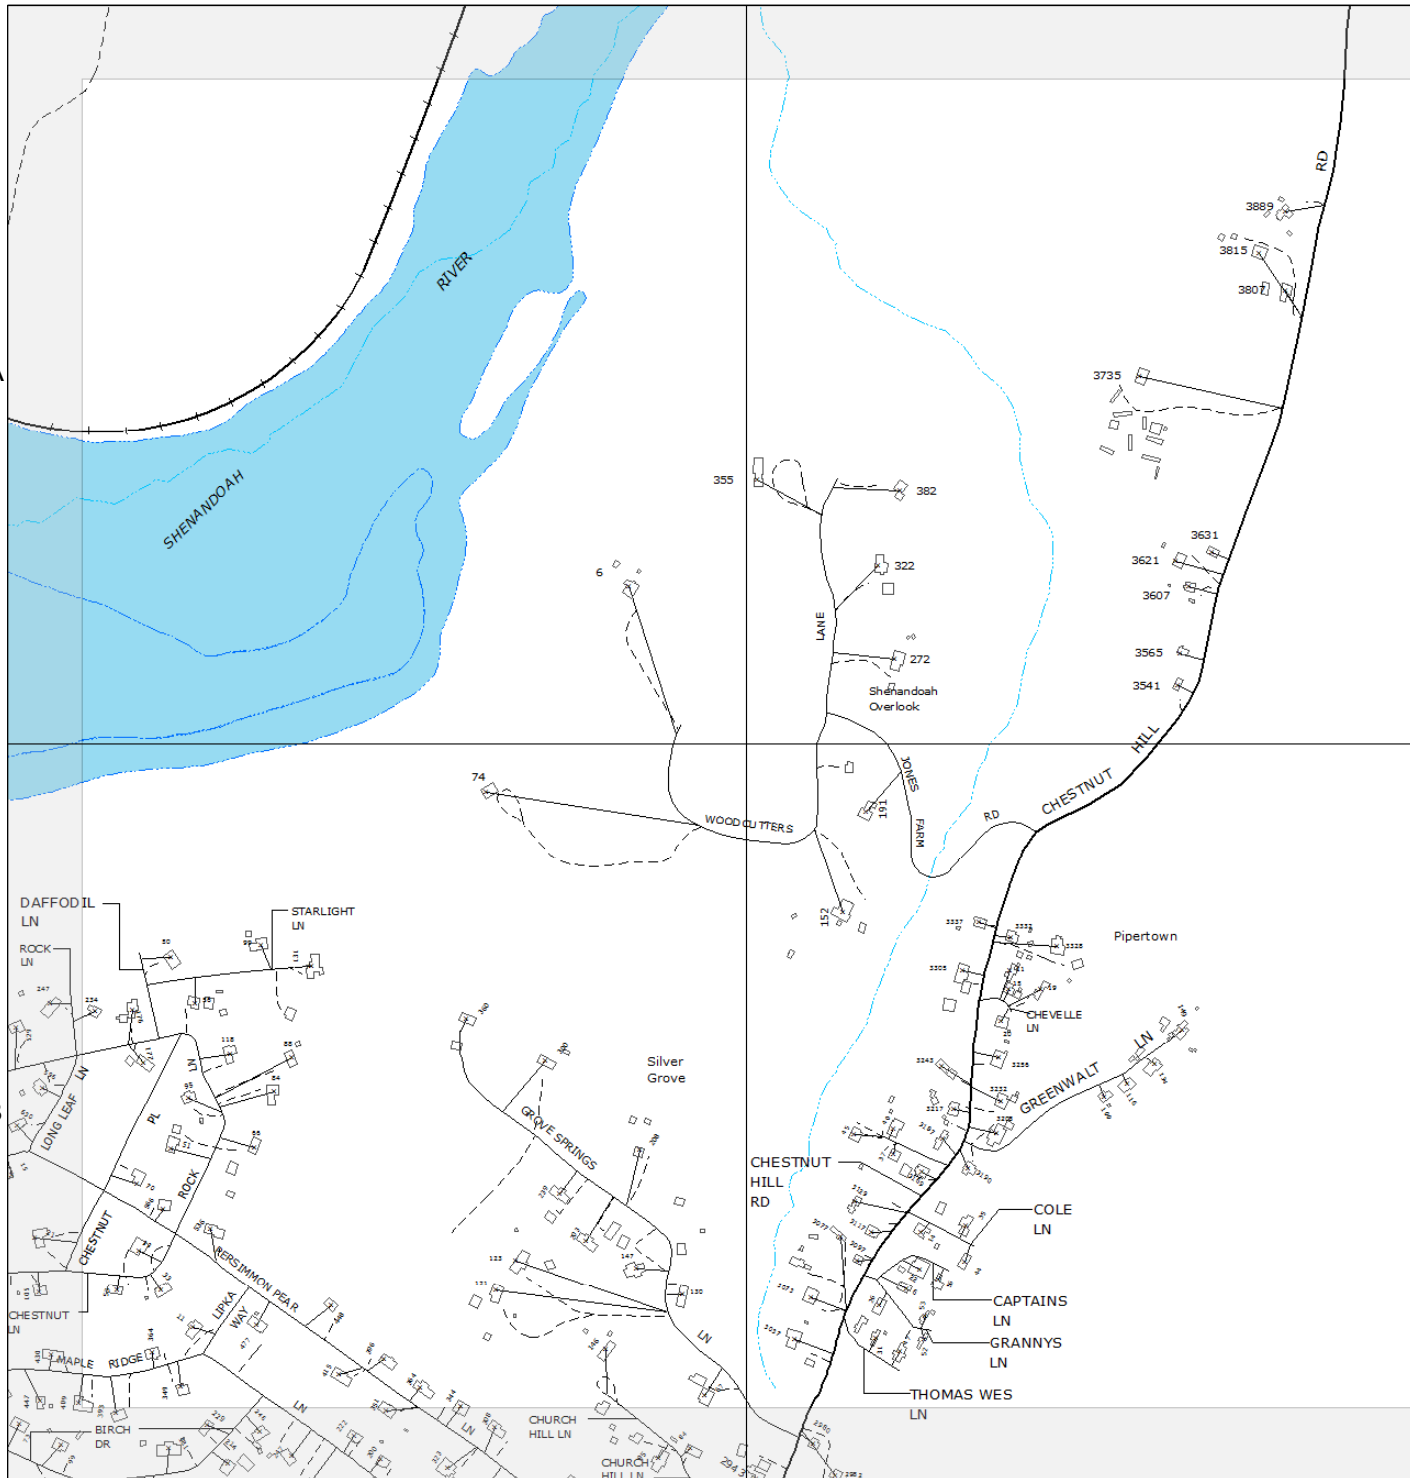

Printed: Nov 20, 2014

REVISION NOTES

MSAG Data Consultants, Inc.
Orange, Virginia 22960

NOTE:
SEE INSTRUCTION PAGE
FOR MAP SYMBOLS.