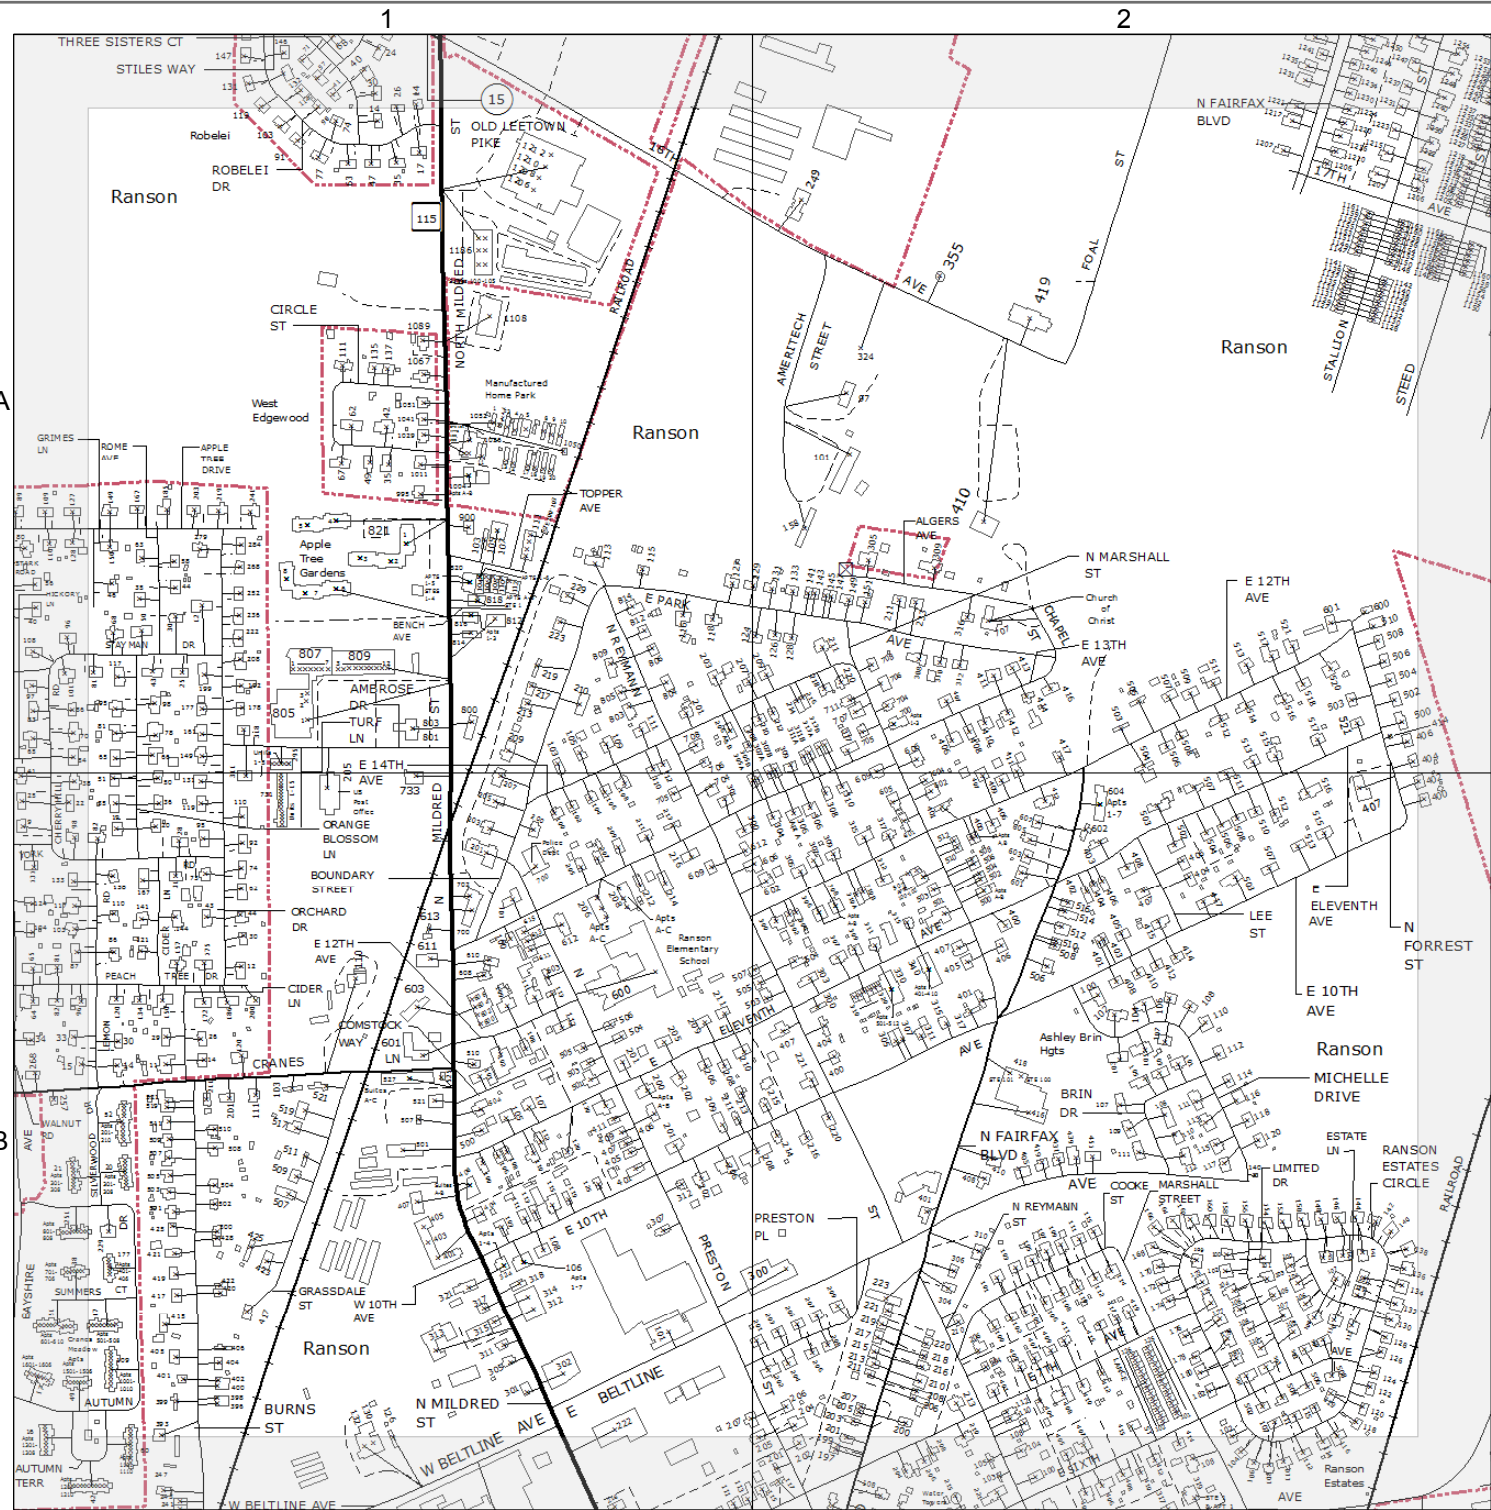

NOTE:  
SEE INSTRUCTION PAGE  
FOR MAP SYMBOLS.

MAP LOCATION

MATCHING SHEETS

36	37	38
46	47	48
55	56	57

9-1-1 PLANIMETRIC MAP OF  
JEFFERSON  
COUNTY  
WEST VIRGINIA

Printed: Nov 20, 2014

REVISION NOTES

MSAG Data Consultants, Inc.  
Orange, Virginia 22960