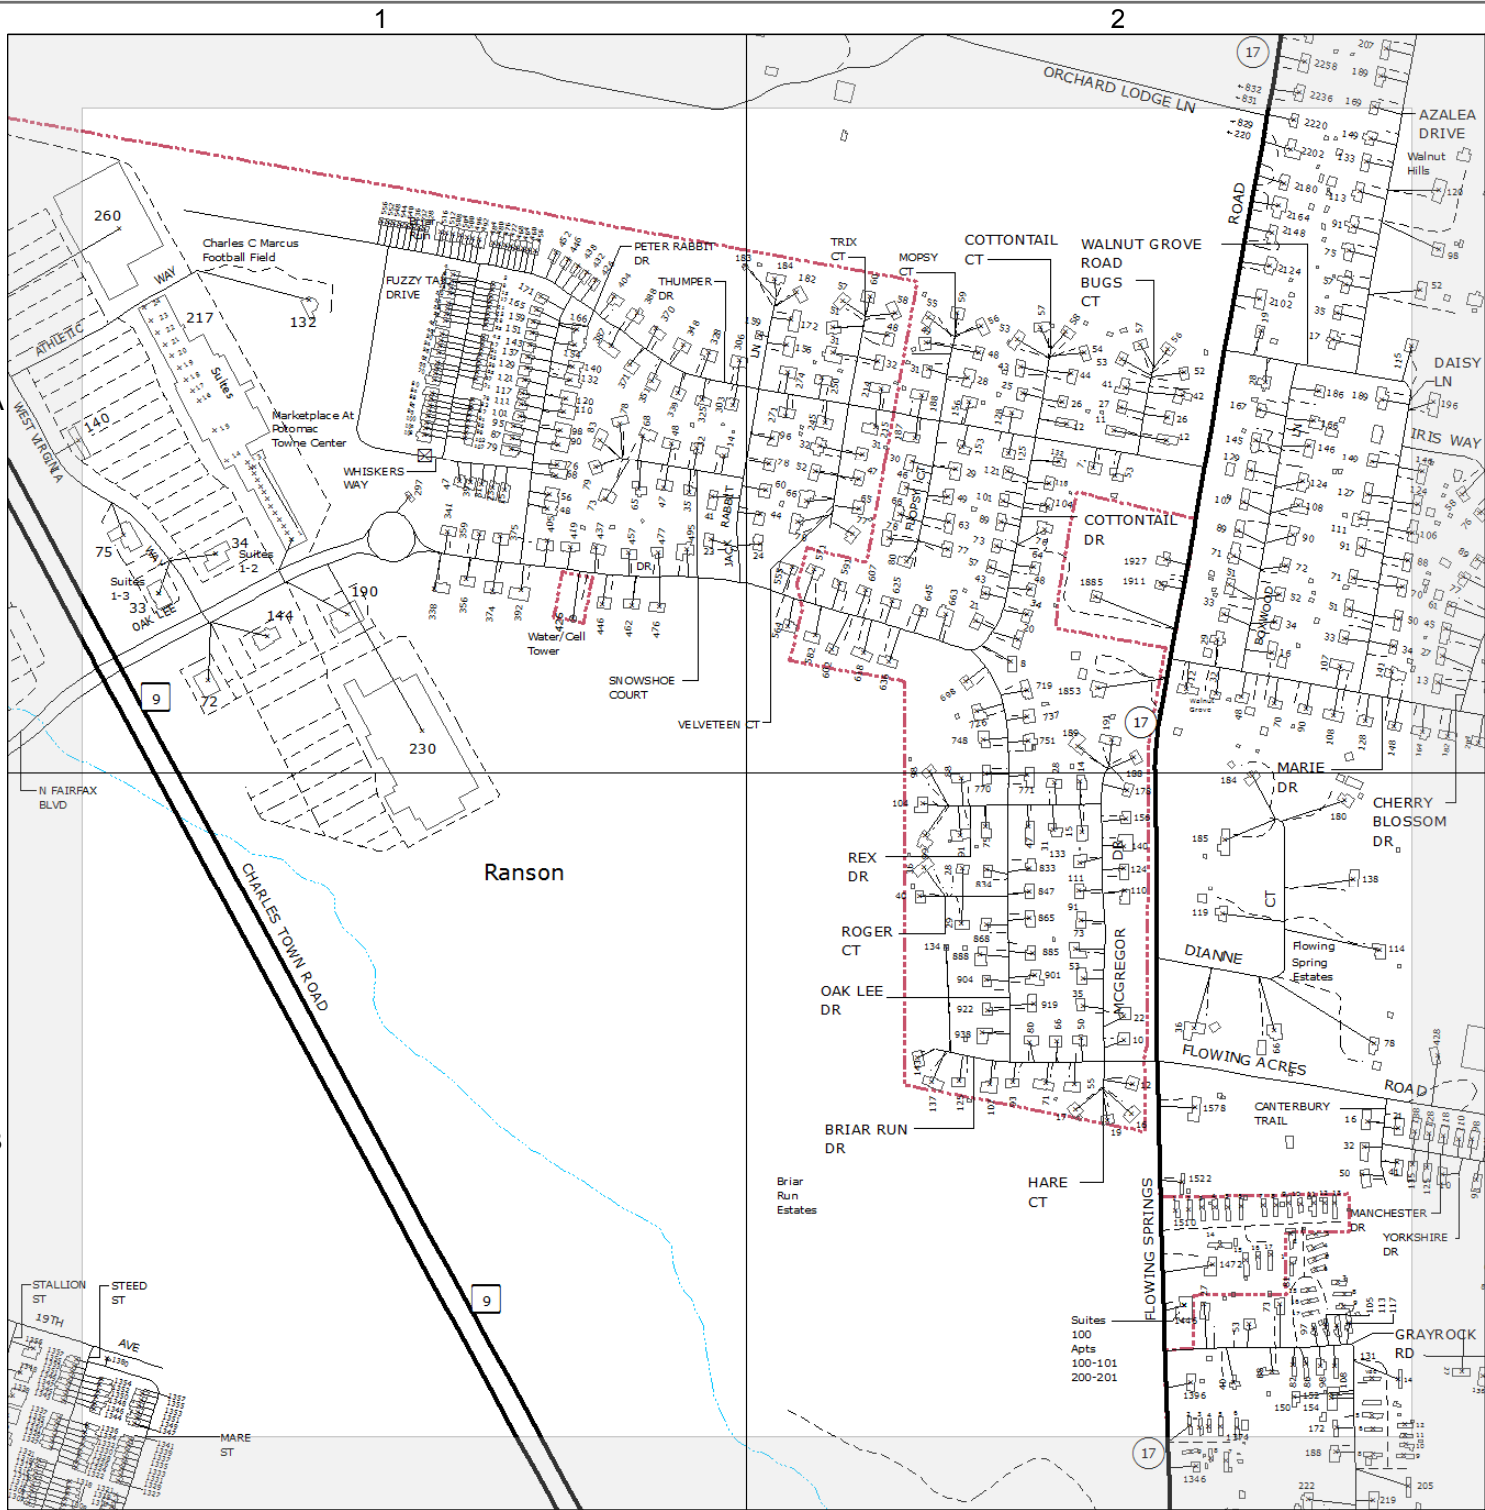

Printed: Nov 20, 2014

REVISION NOTES

MSAG Data Consultants, Inc.
Orange, Virginia 22960

NOTE:
SEE INSTRUCTION PAGE
FOR MAP SYMBOLS.

MAP LOCATION

MATCHING
INSERT SHEETS

-	37-5	-
-	37-4	38-3
47-1	47-2	48-1

9-1-1 PLANIMETRIC MAP OF
JEFFERSON
COUNTY
WEST VIRGINIA

37-4