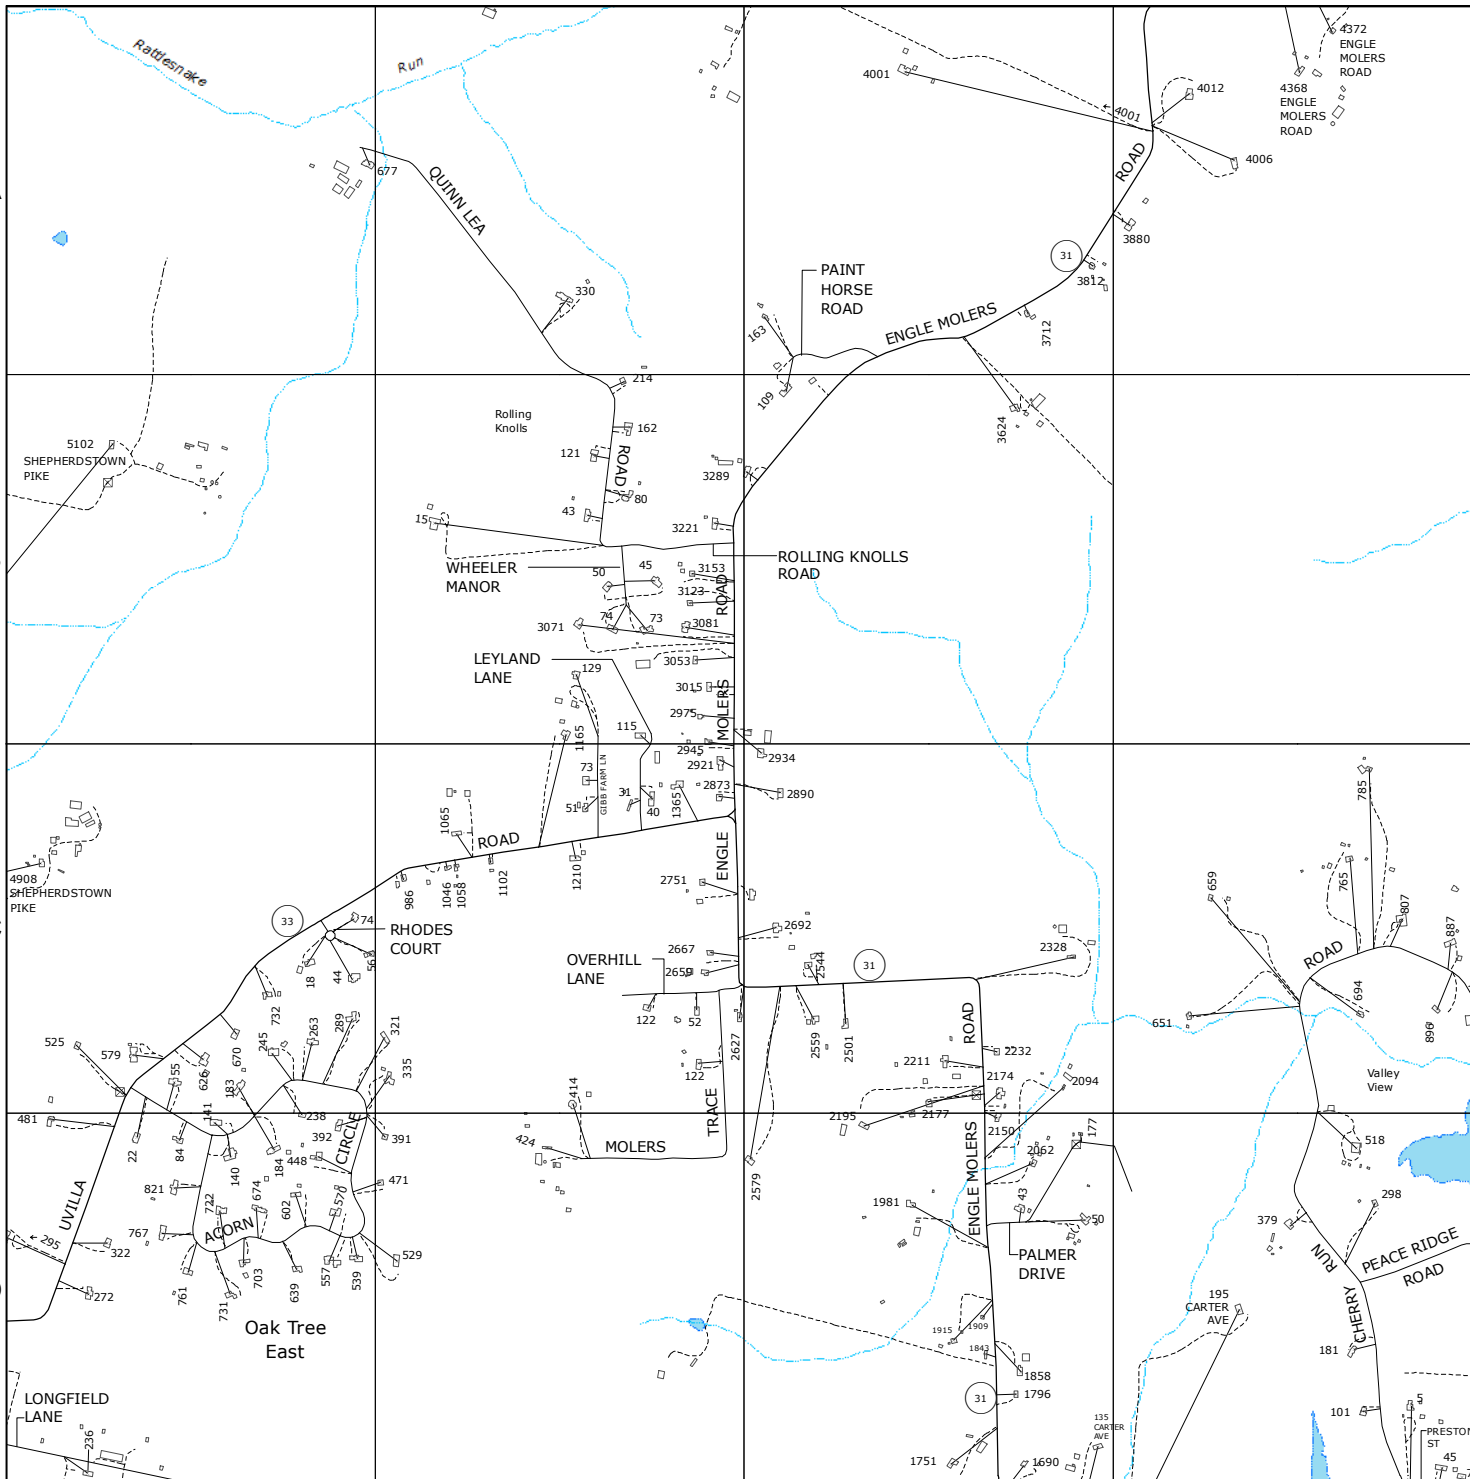

1

2

3

4

A

B

C

D

Printed: Nov 20, 2014

REVISION NOTES

MSAG Data Consultants, Inc.
Orange, Virginia 22960

NOTE:
SEE INSTRUCTION PAGE
FOR MAP SYMBOLS.

MAP LOCATION

MATCHING SHEETS

15	16	17
22	23	24
30	31	32

9-1-1 PLANIMETRIC MAP OF
JEFFERSON
COUNTY
WEST VIRGINIA

23