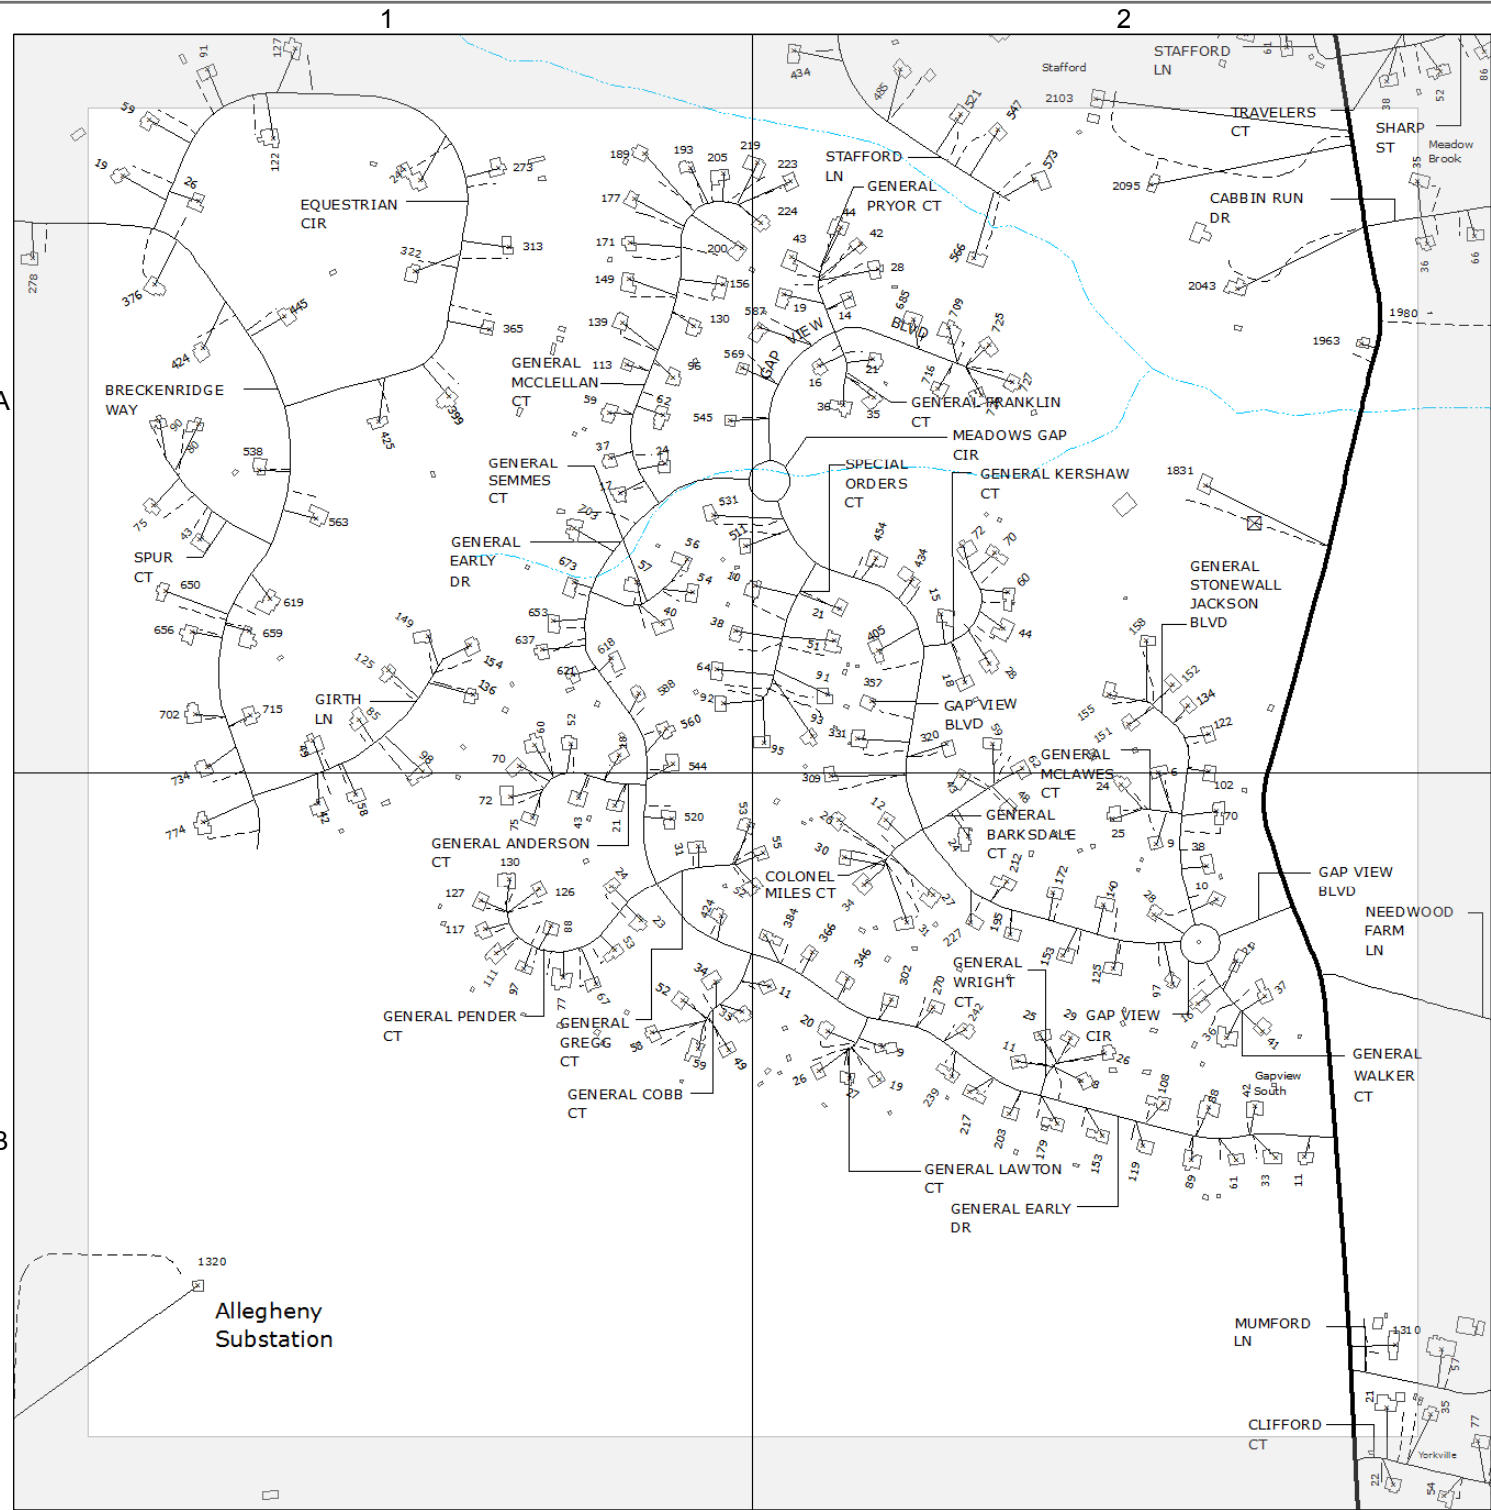

Printed: Nov 20, 2014

REVISION NOTES

MSAG Data Consultants, Inc.
Orange, Virginia 22960

NOTE:
SEE INSTRUCTION PAGE
FOR MAP SYMBOLS.

MAP LOCATION

MATCHING
INSERT SHEETS

-	30-4	31-3
-	38-2	-
38-3	-	-

N

9-1-1 PLANIMETRIC MAP OF
JEFFERSON
COUNTY
WEST VIRGINIA

38-2