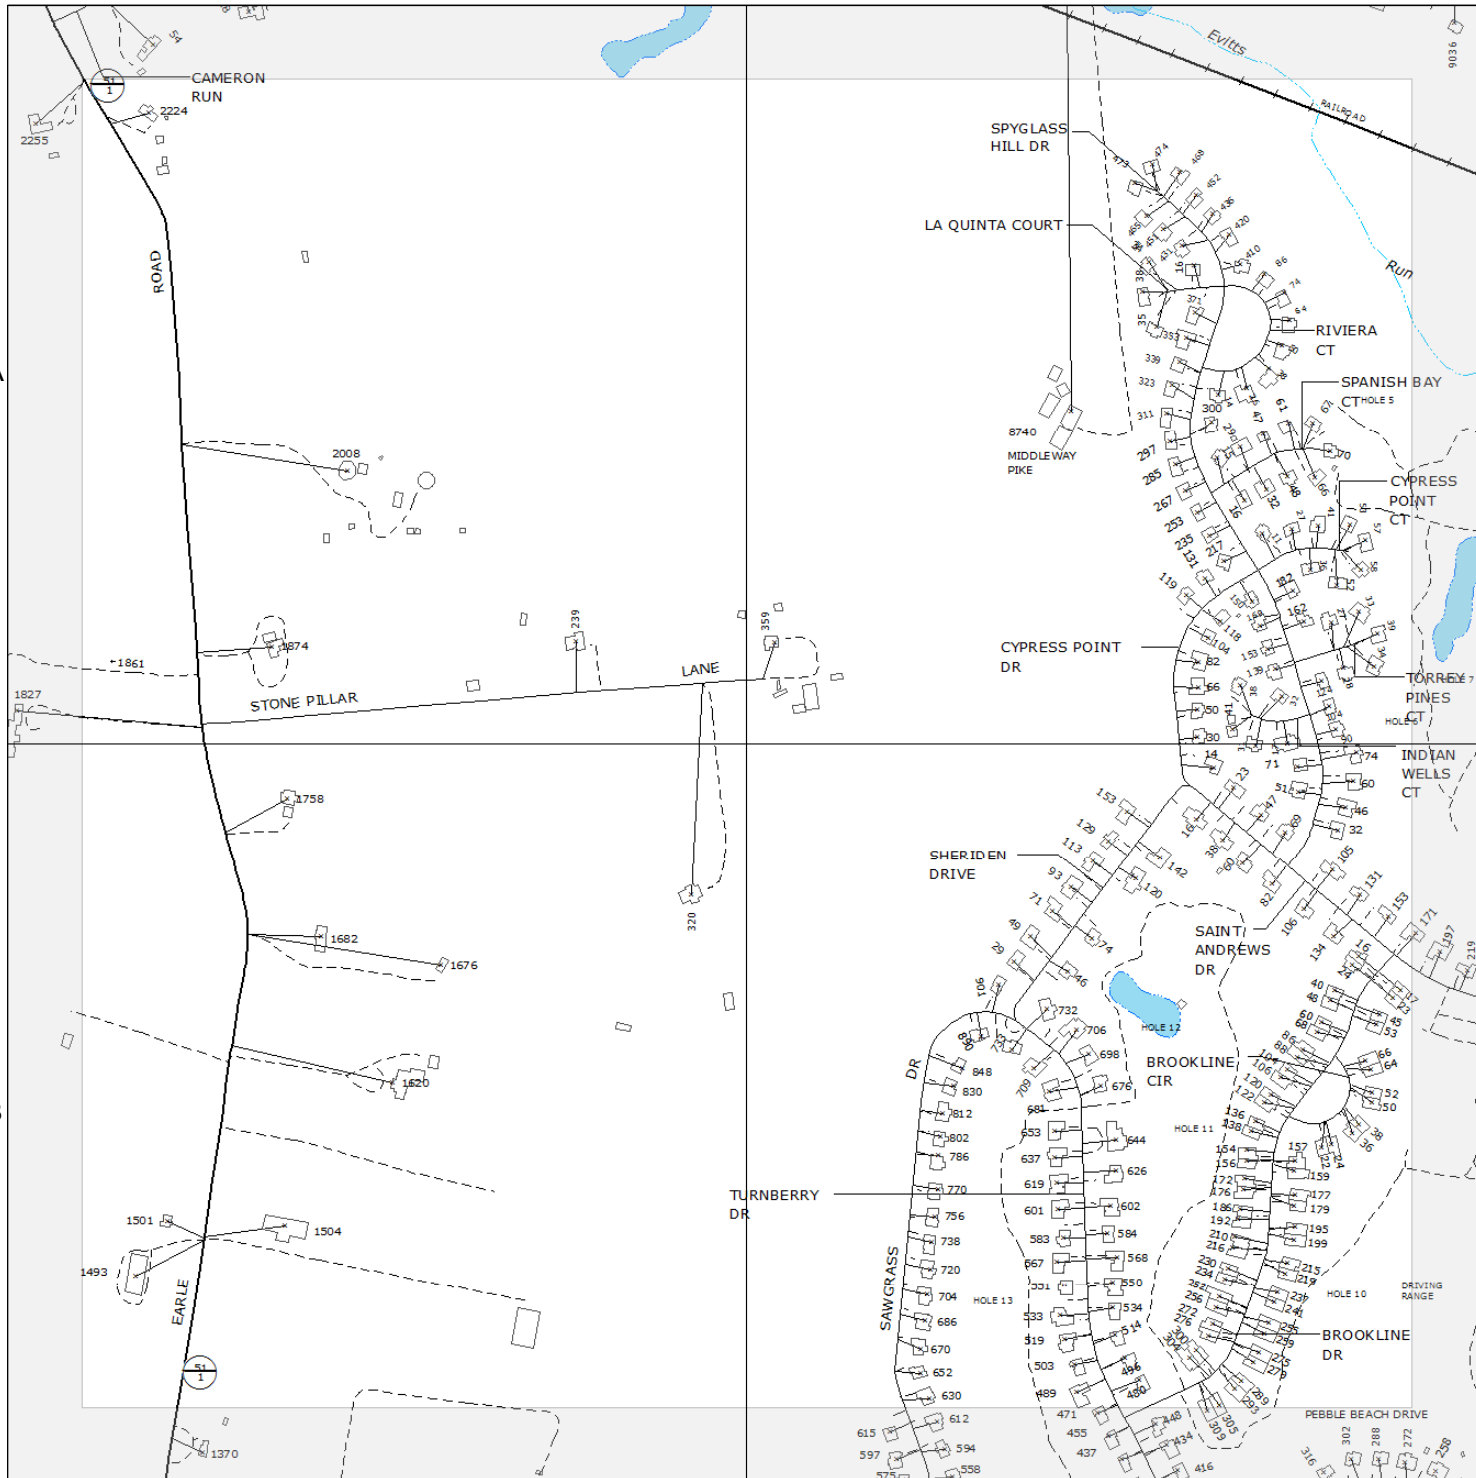

NOTE:  
SEE INSTRUCTION PAGE  
FOR MAP SYMBOLS.

MAP LOCATION

MATCHING  
INSERT SHEETS

-	-	-
-	45-4	46-3
-	-	55-1

N

9-1-1 PLANIMETRIC MAP OF  
JEFFERSON  
COUNTY  
WEST VIRGINIA

45-4

A