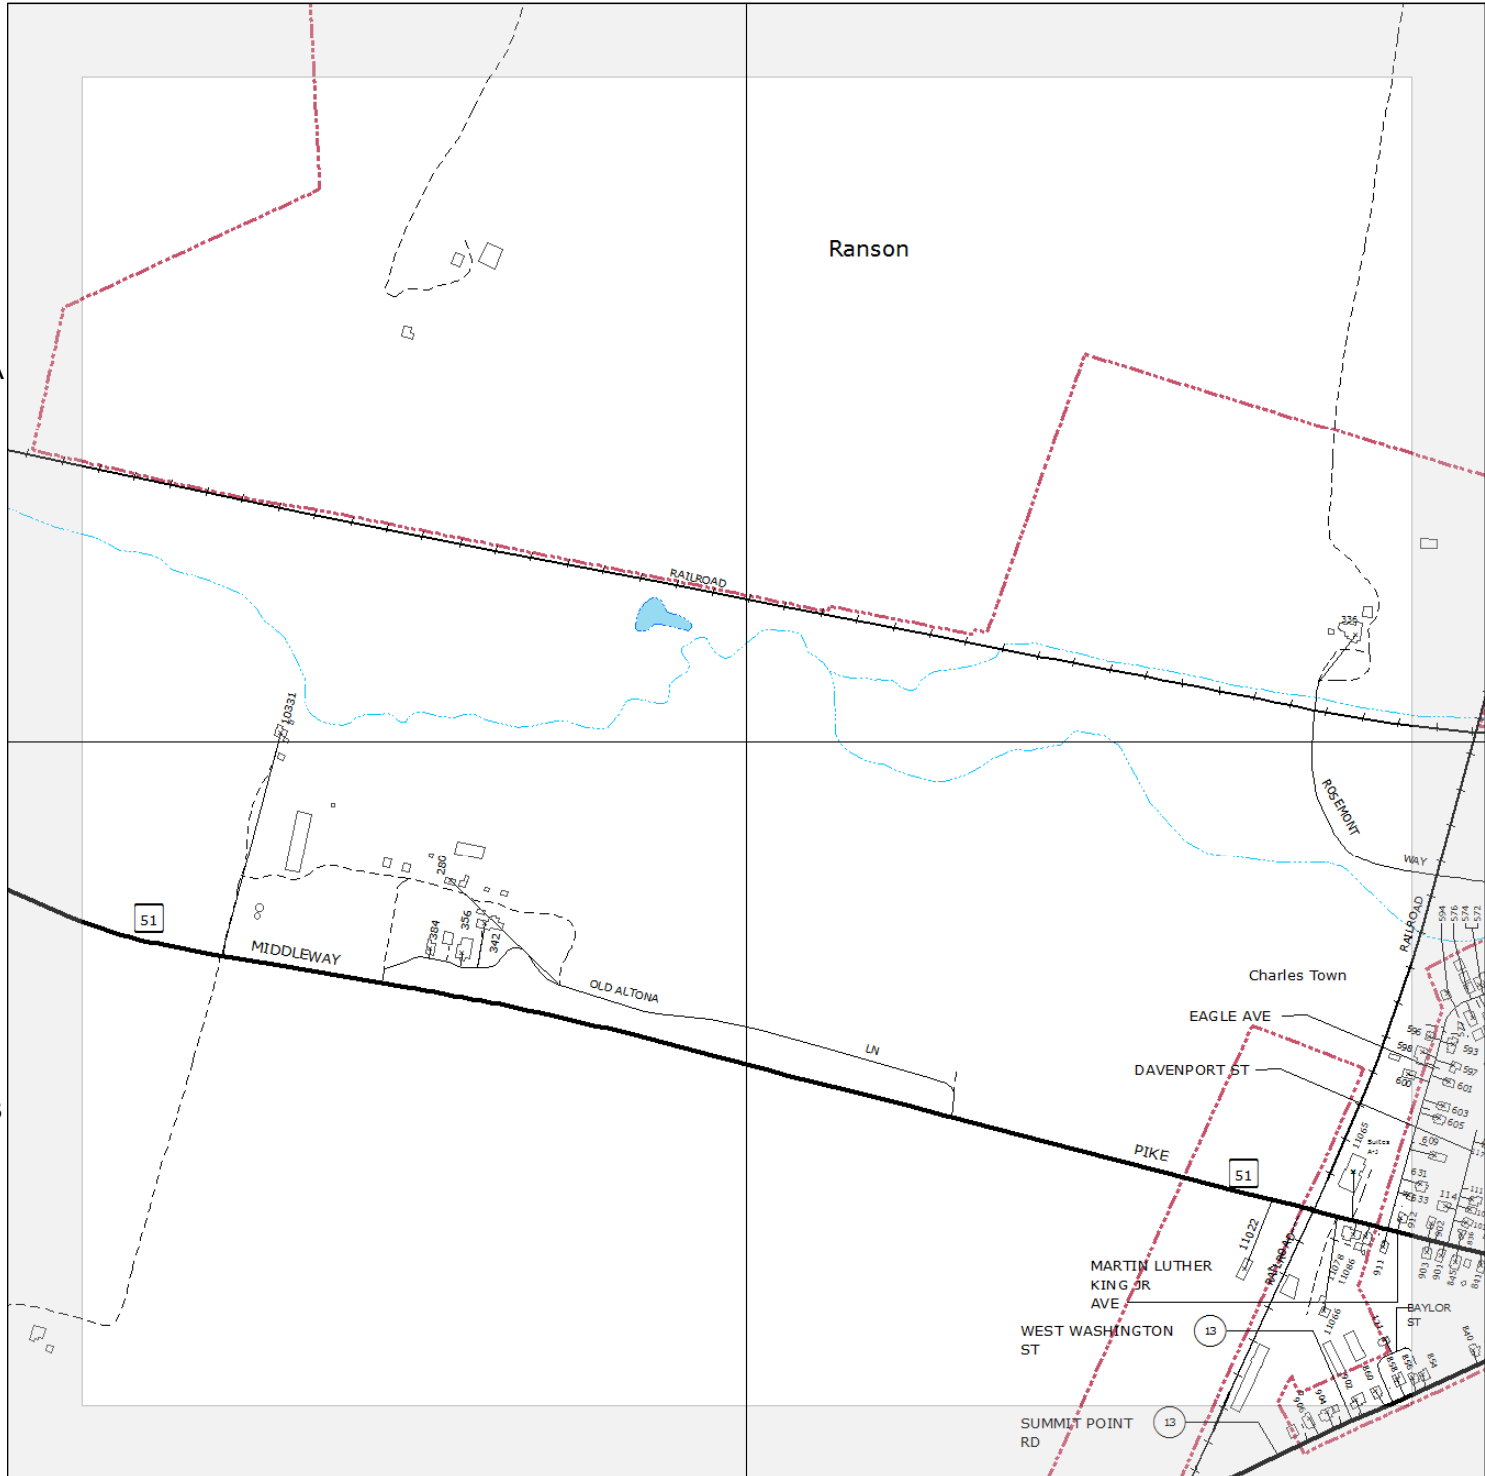

**46-3**

NOTE:  
SEE INSTRUCTION PAGE  
FOR MAP SYMBOLS.

MAP LOCATION

MATCHING  
INSERT SHEETS

-	46-2	47-1
46-3	46-4	47-3
55-1	-	56-1

N

9-1-1 PLANIMETRIC MAP OF  
JEFFERSON  
COUNTY  
WEST VIRGINIA

46-4