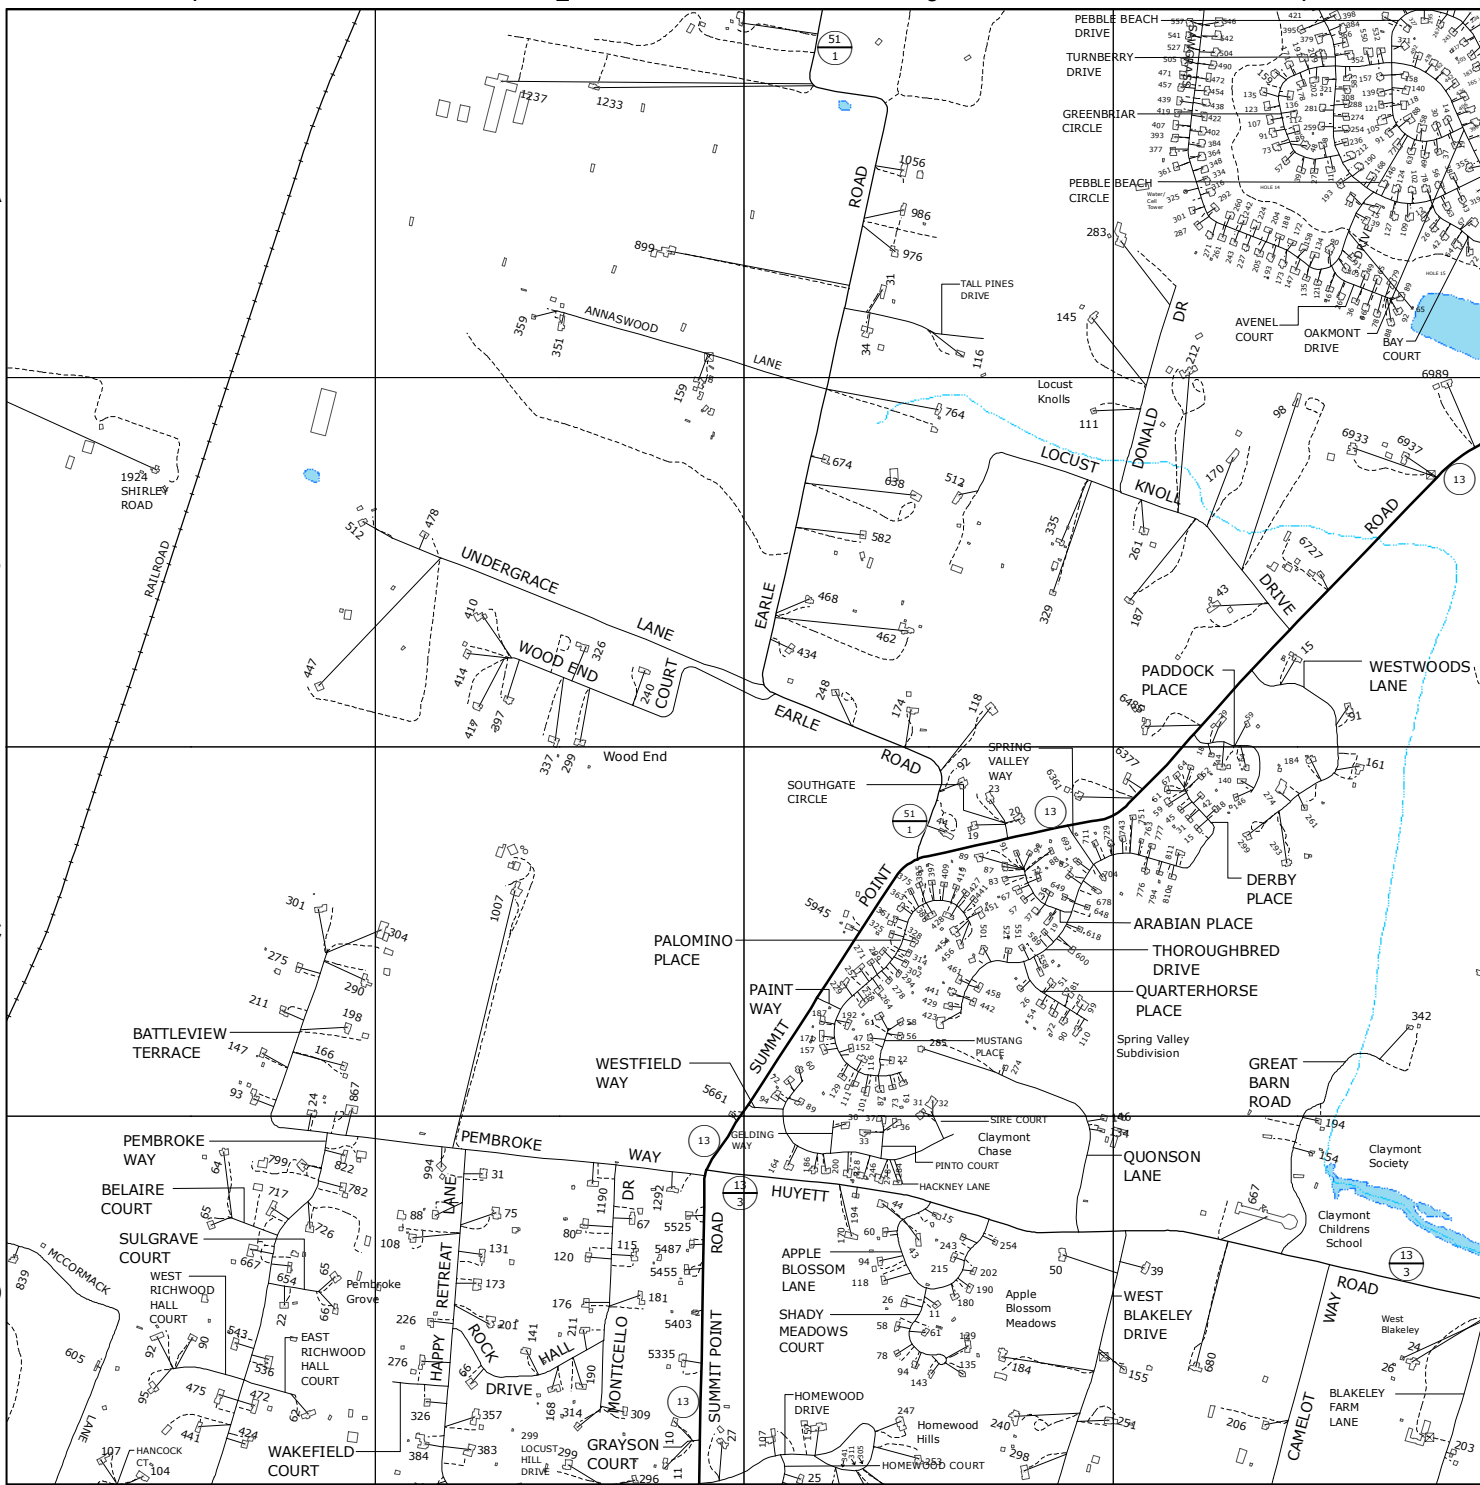

1 2 3 4

A
B
C
D

Printed: Nov 20, 2014
REVISION NOTES
MSAG Data Consultants, Inc.
Orange, Virginia 22960

NOTE:
SEE INSTRUCTION PAGE
FOR MAP SYMBOLS.

MAP LOCATION