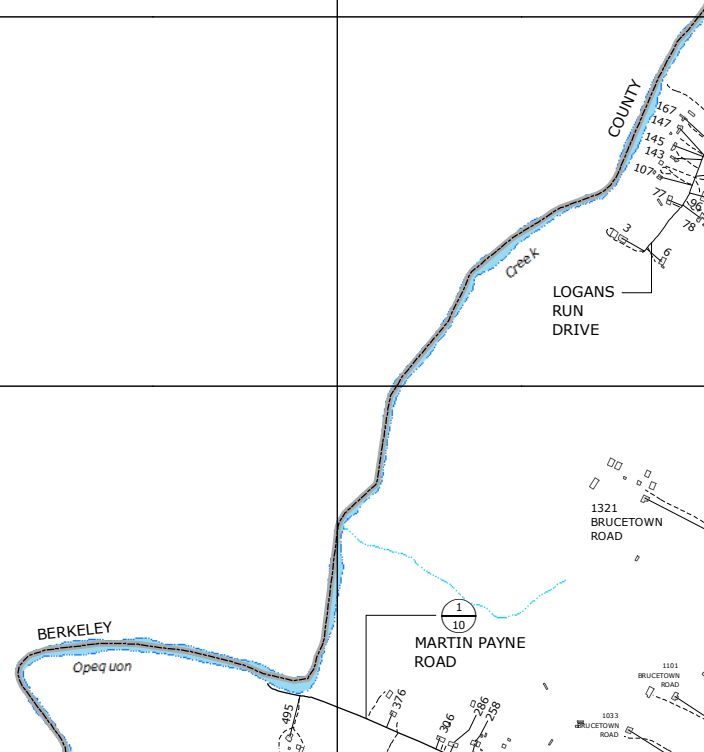

NOTE:  
SEE INSTRUCTION PAGE  
FOR MAP SYMBOLS.

MAP LOCATION

MATCHING SHEETS

-	-	33
-	42	43
-	51	52

N

9-1-1 PLANIMETRIC MAP OF  
JEFFERSON  
COUNTY  
WEST VIRGINIA

42

1 2 3 4