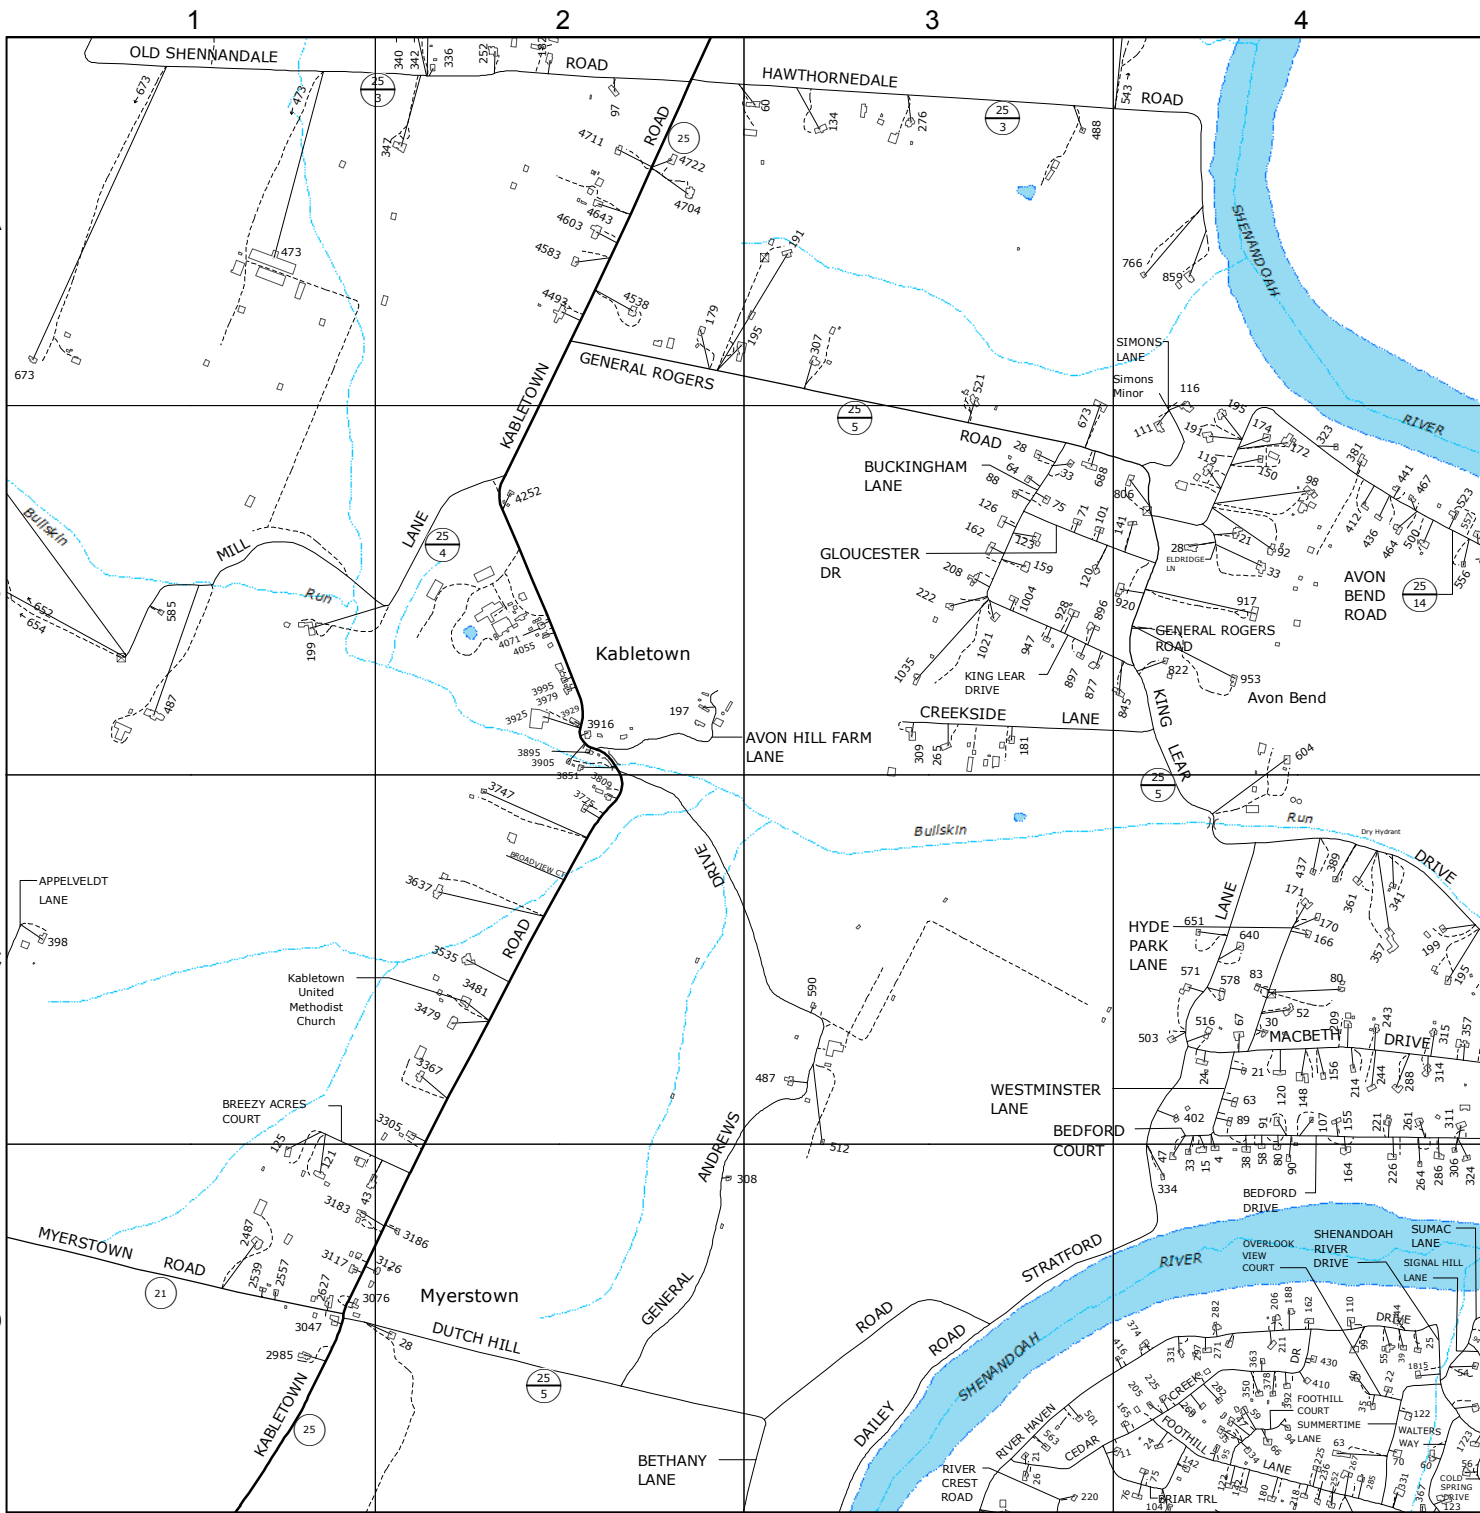

NOTE:  
SEE INSTRUCTION PAGE  
FOR MAP SYMBOLS.

MAP LOCATION

MATCHING SHEETS

63	64	65
70	71	72
75	76	77

N

9-1-1 PLANIMETRIC MAP OF  
JEFFERSON  
COUNTY  
WEST VIRGINIA

71

Printed: Nov 20, 2014  
 REVISION NOTES  
 MSAG Data Consultants, Inc.  
 Orange, Virginia 22960