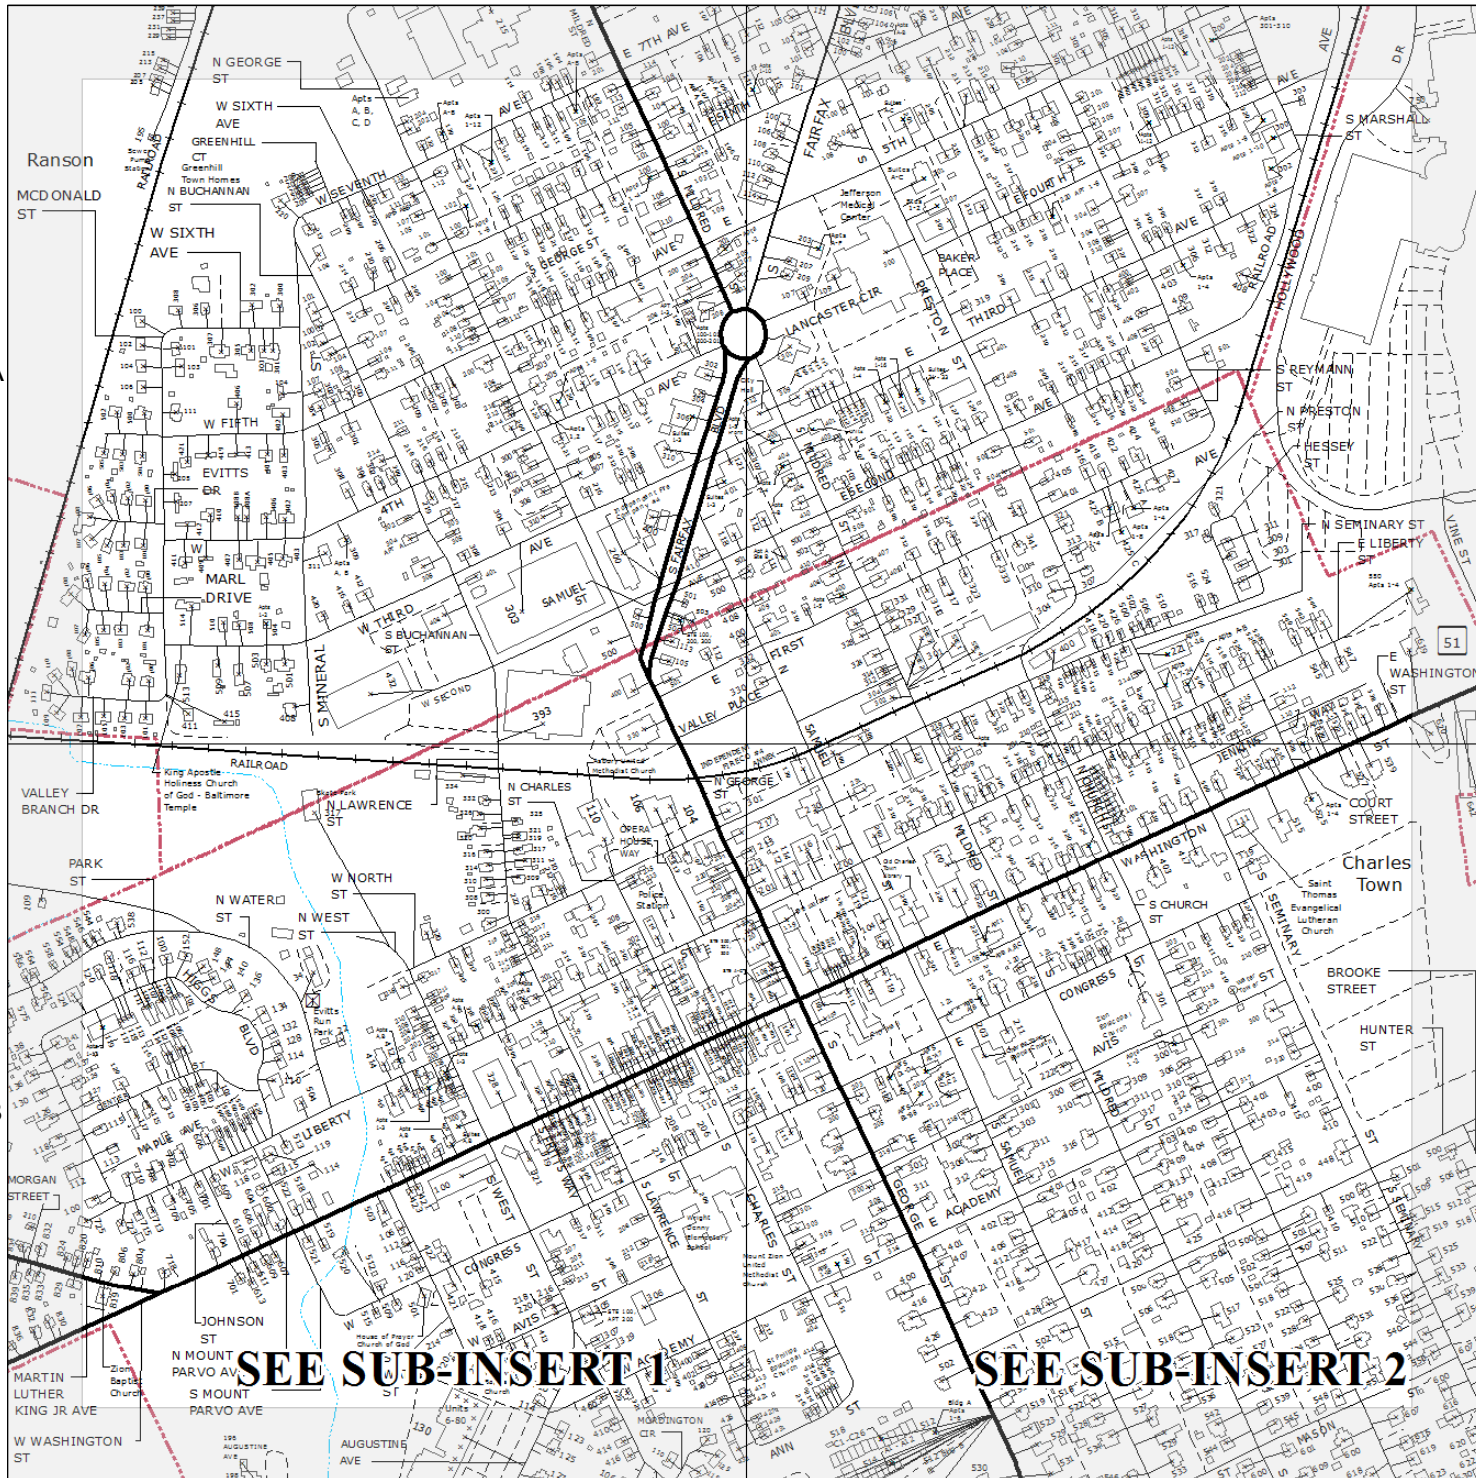

NOTE:  
SEE INSTRUCTION PAGE  
FOR MAP SYMBOLS.

MAP LOCATION

MATCHING  
INSERT SHEETS

-	-	37-4
46-2	47-1	47-2
46-4	47-3	47-4

9-1-1 PLANIMETRIC MAP OF  
JEFFERSON  
COUNTY  
WEST VIRGINIA

47-1

Printed: Nov 20, 2014