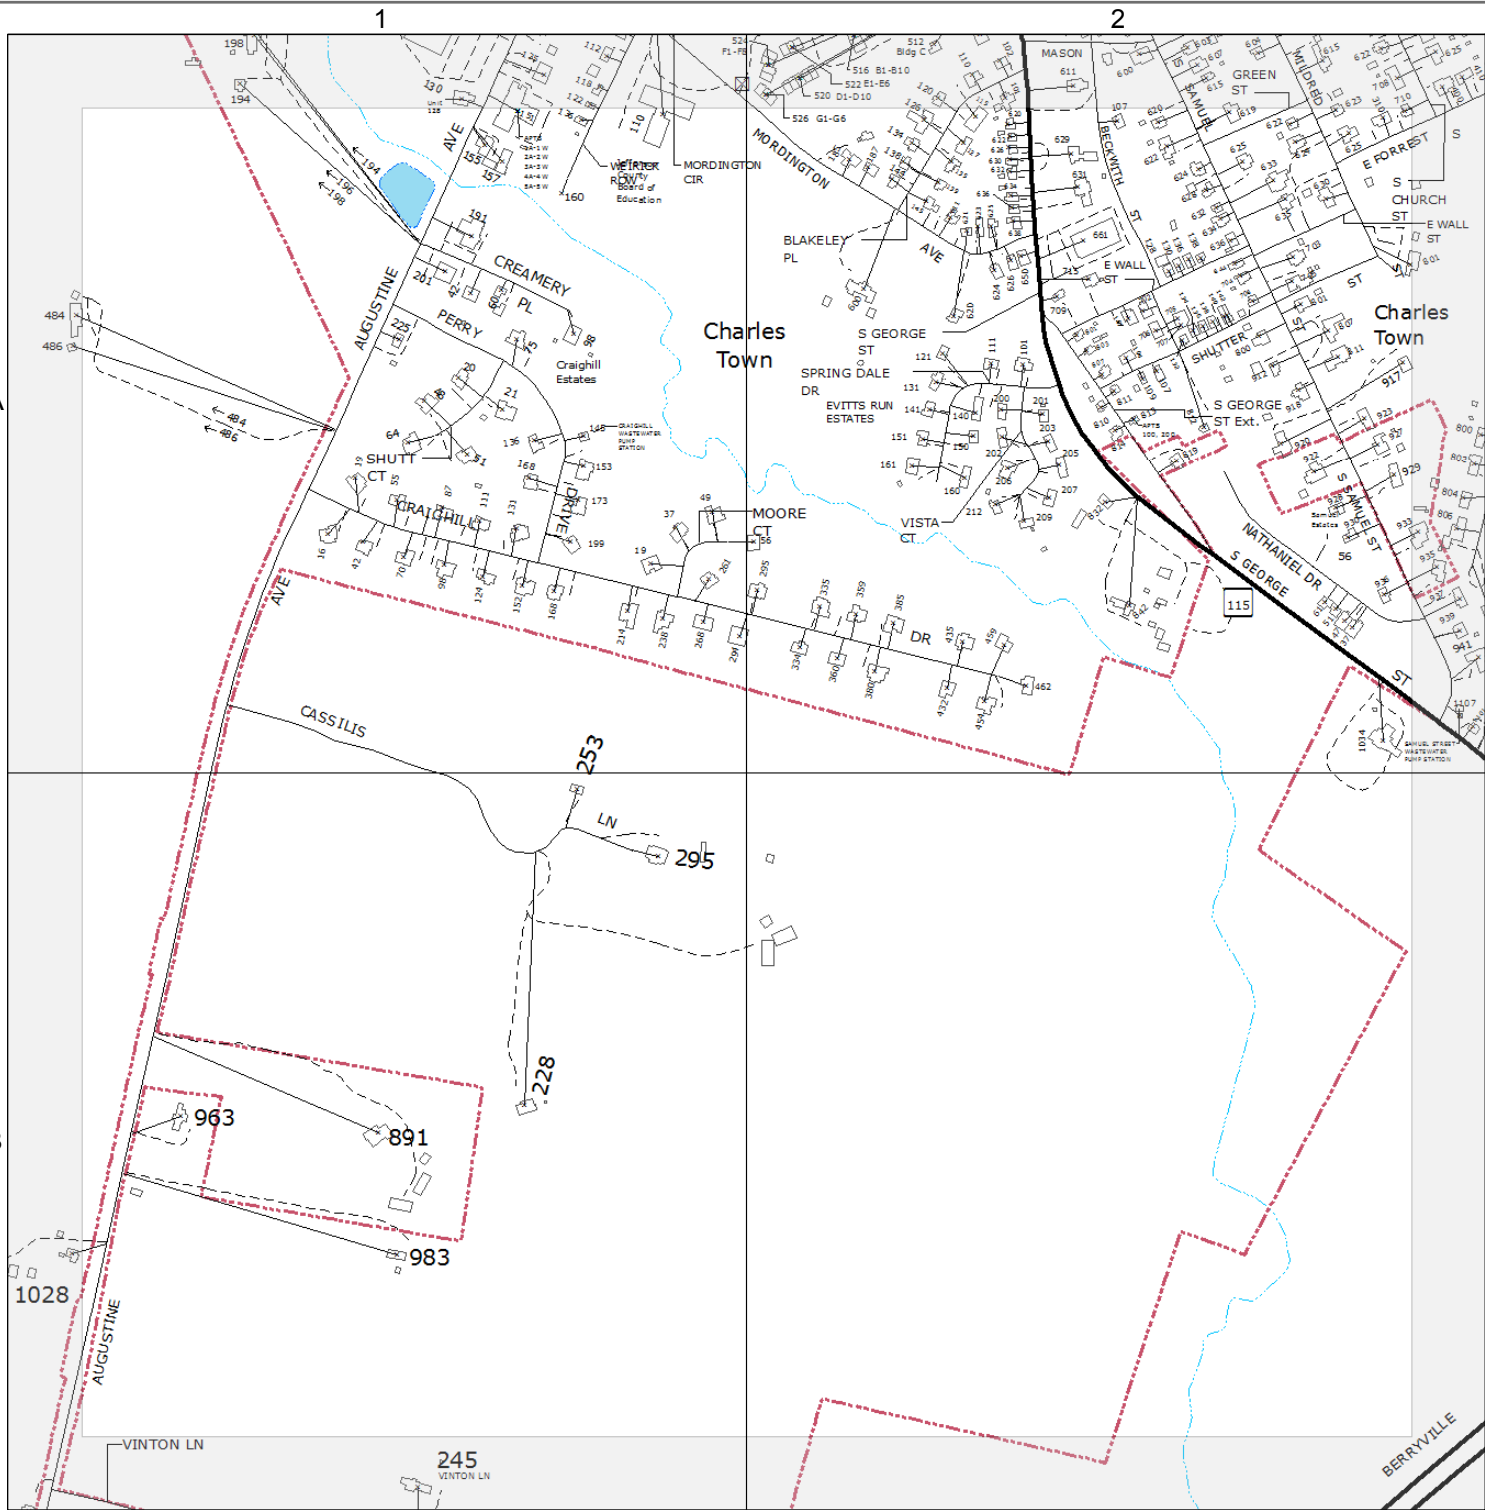

Printed: Nov 20, 2014

REVISION NOTES

MSAG Data Consultants, Inc.
Orange, Virginia 22960

NOTE:
SEE INSTRUCTION PAGE
FOR MAP SYMBOLS.

MAP LOCATION

MATCHING
INSERT SHEETS

46-4	47-3	47-4
-	56-1	56-2
55-4	-	56-4

9-1-1 PLANIMETRIC MAP OF
JEFFERSON
COUNTY
WEST VIRGINIA

56-1