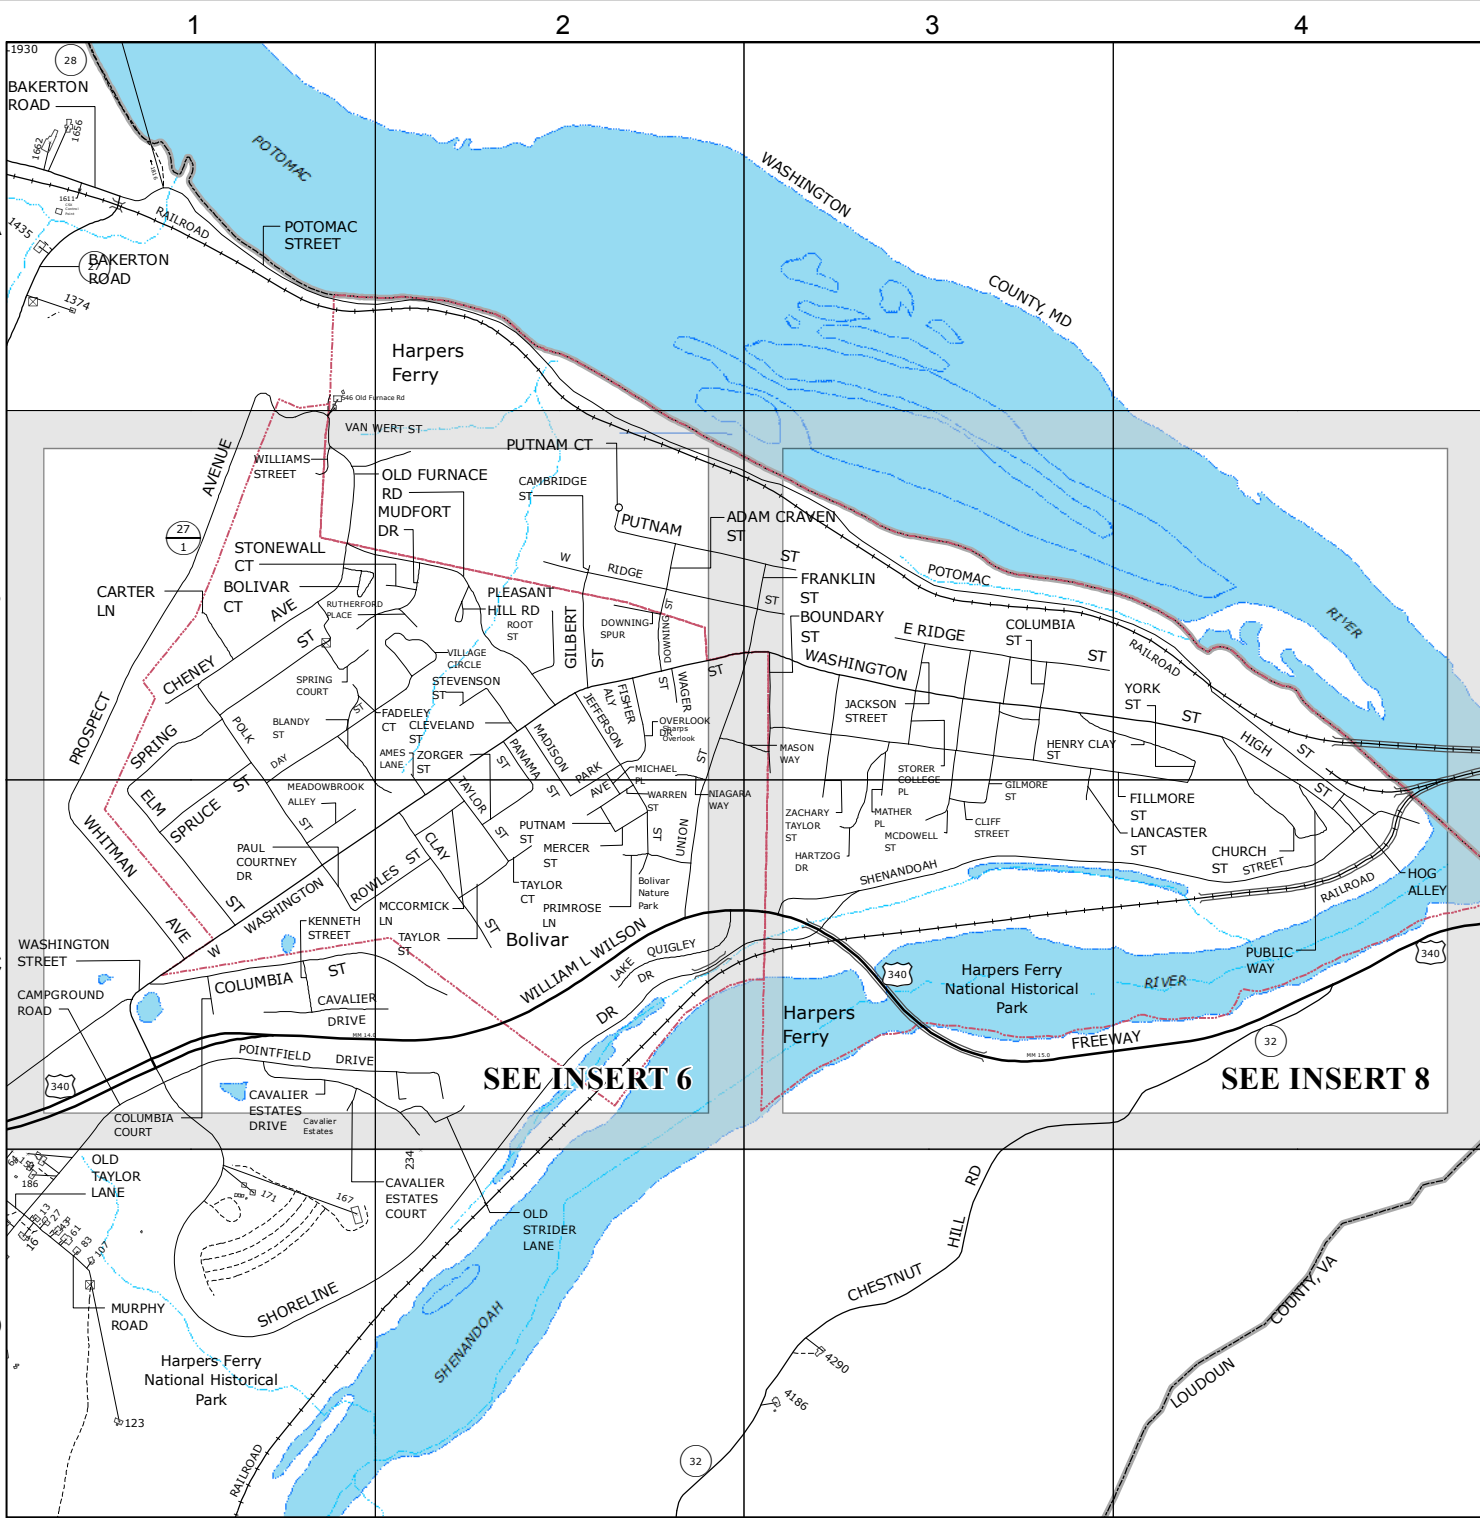

Printed: Nov 20, 2014
REVISION NOTES
MSAG Data Consultants, Inc.
Orange, Virginia 22960

NOTE:
SEE INSTRUCTION PAGE
FOR MAP SYMBOLS.