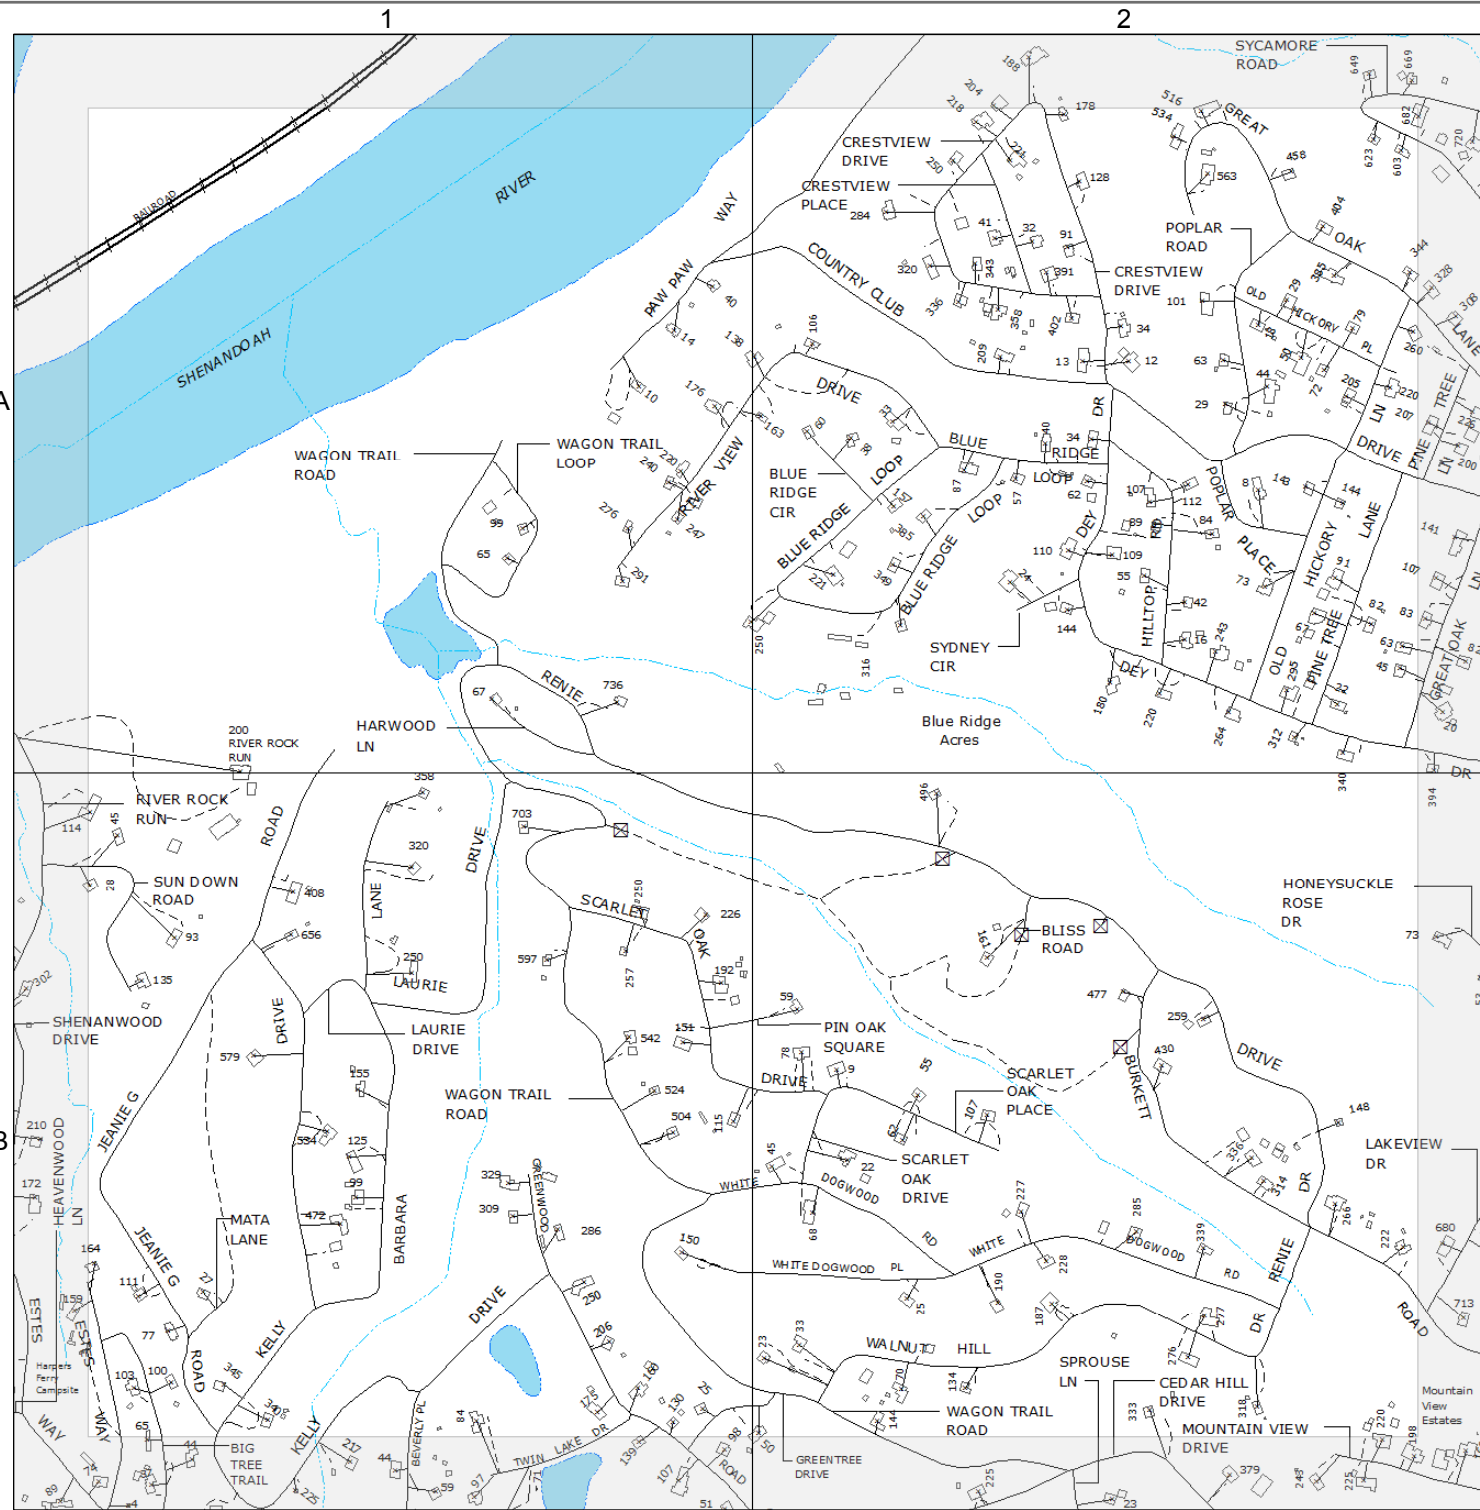

Printed: Nov 20, 2014

REVISION NOTES

MSAG Data Consultants, Inc.
Orange, Virginia 22960

NOTE:
SEE INSTRUCTION PAGE
FOR MAP SYMBOLS.

MAP LOCATION

MATCHING
INSERT SHEETS

-	-	50-1
49-3	49-4	50-3
-	58-2	-

9-1-1 PLANIMETRIC MAP OF
JEFFERSON
COUNTY
WEST VIRGINIA

49-4