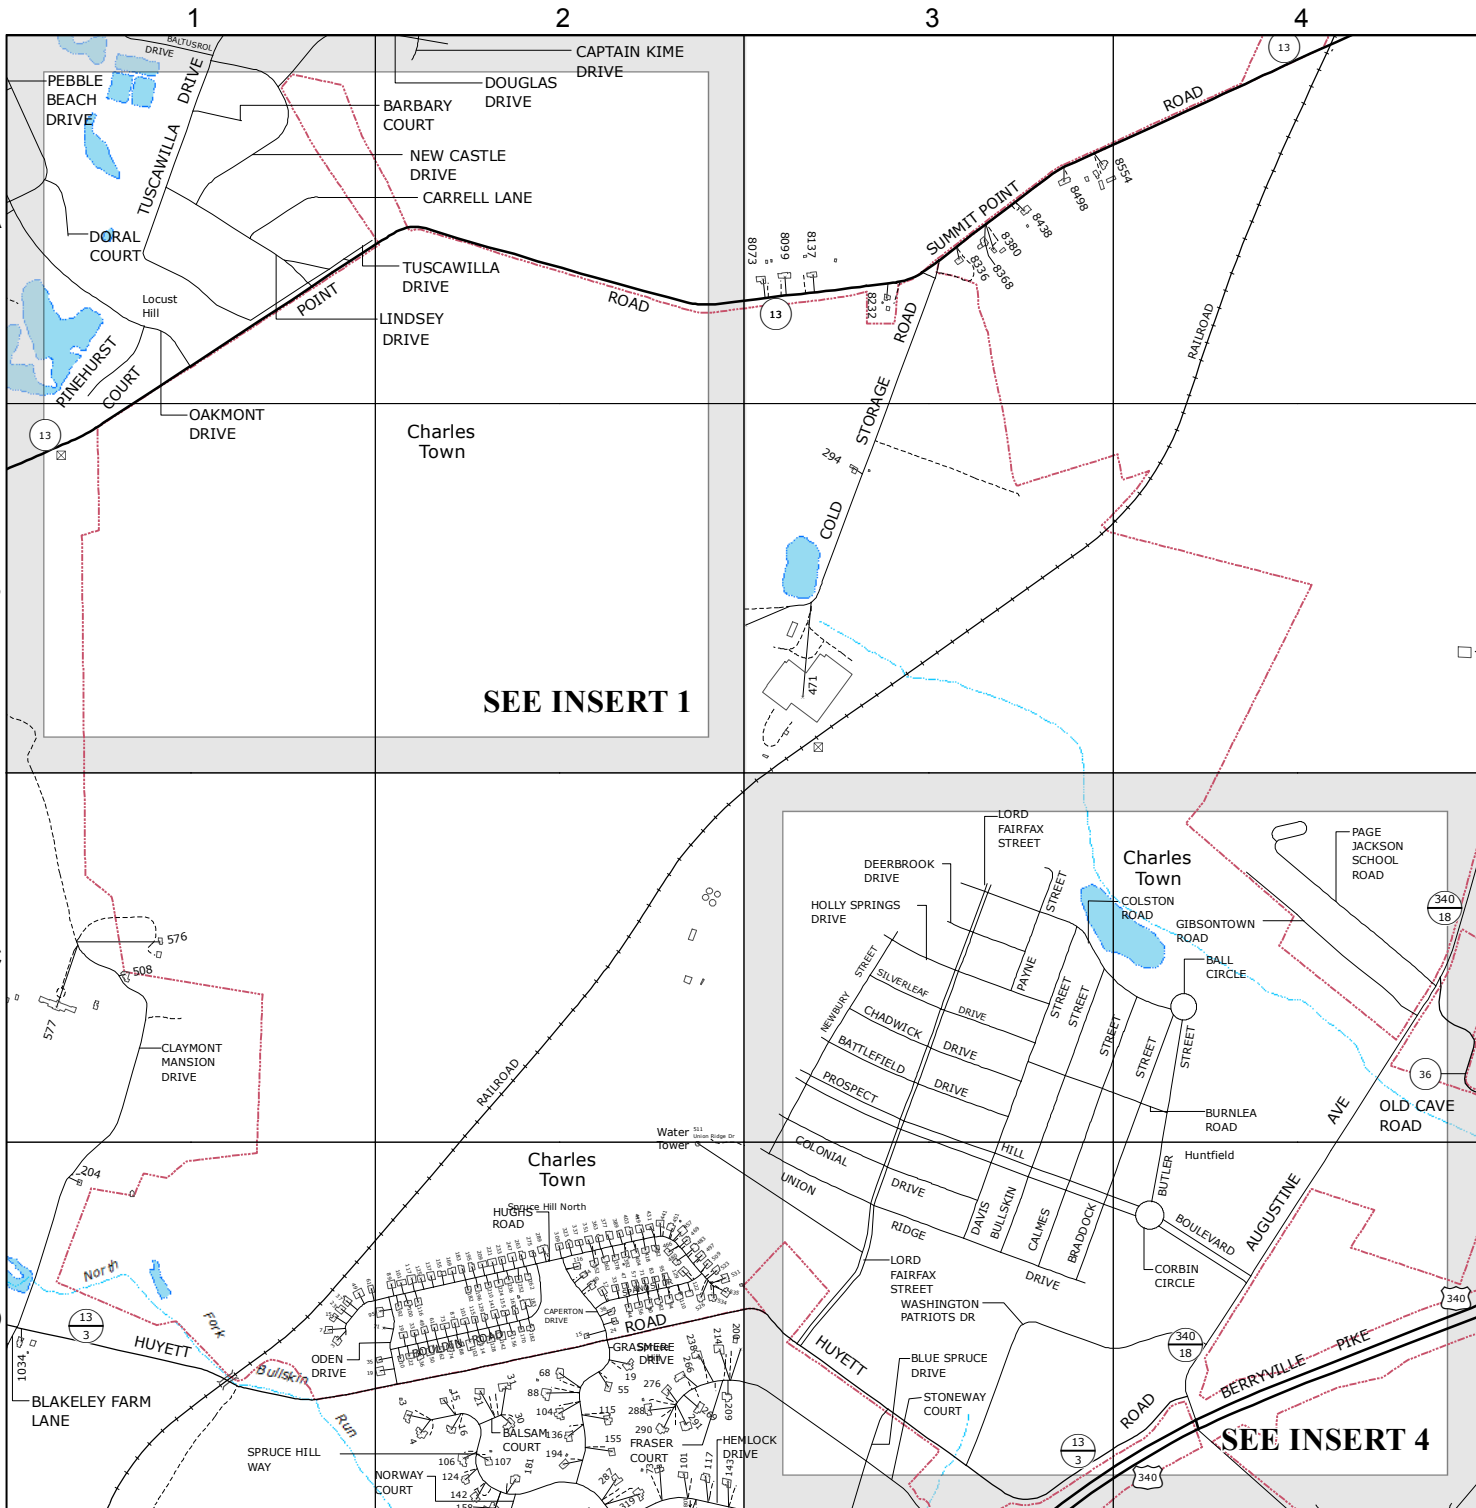

MATCHING SHEETS

45	46	47
54	55	56
63	64	65

9-1-1 PLANIMETRIC MAP OF
JEFFERSON
COUNTY
WEST VIRGINIA

55

SEE INSERT 1

SEE INSERT 4