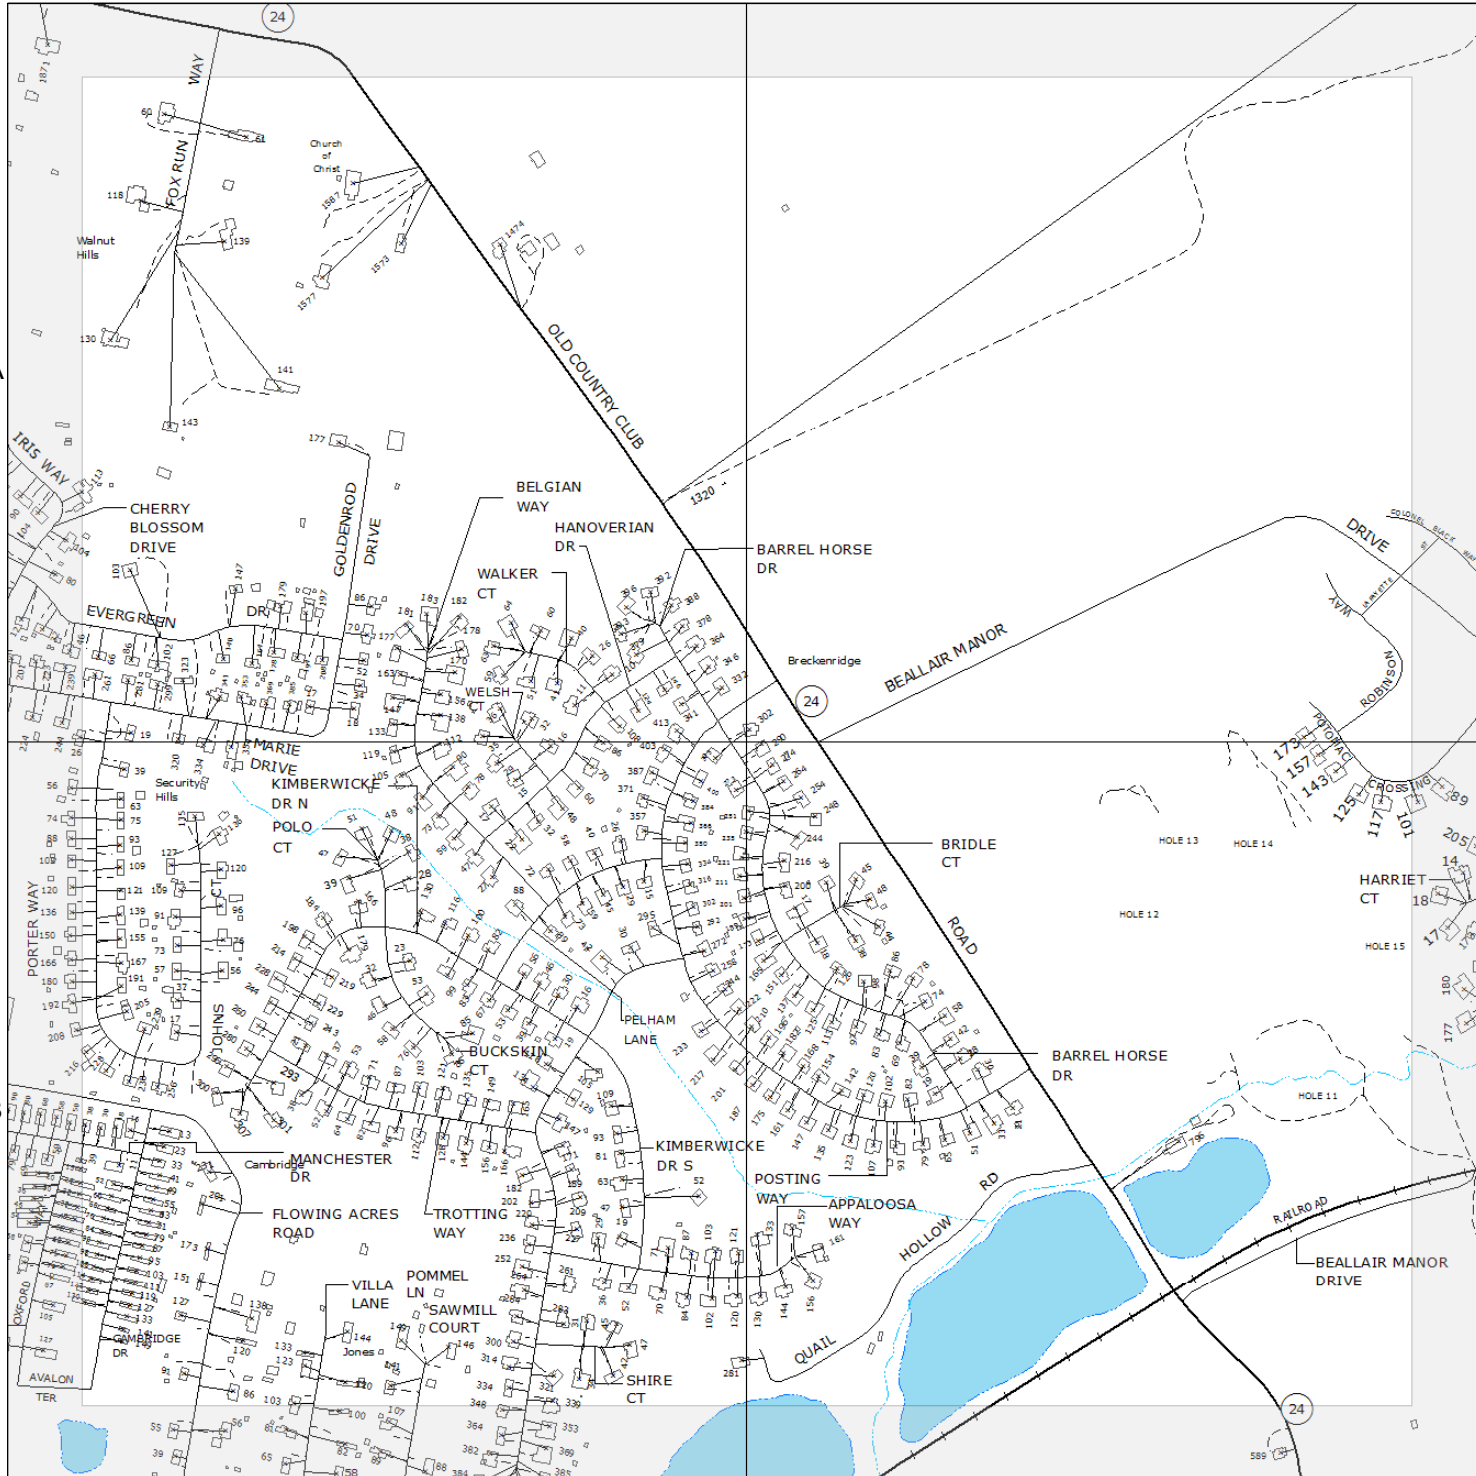

NOTE:
SEE INSTRUCTION PAGE
FOR MAP SYMBOLS.

MAP LOCATION

MATCHING
INSERT SHEETS

37-5	-	38-2
37-4	38-3	-
47-2	48-1	-

N

9-1-1 PLANIMETRIC MAP OF
JEFFERSON
COUNTY
WEST VIRGINIA

38-3