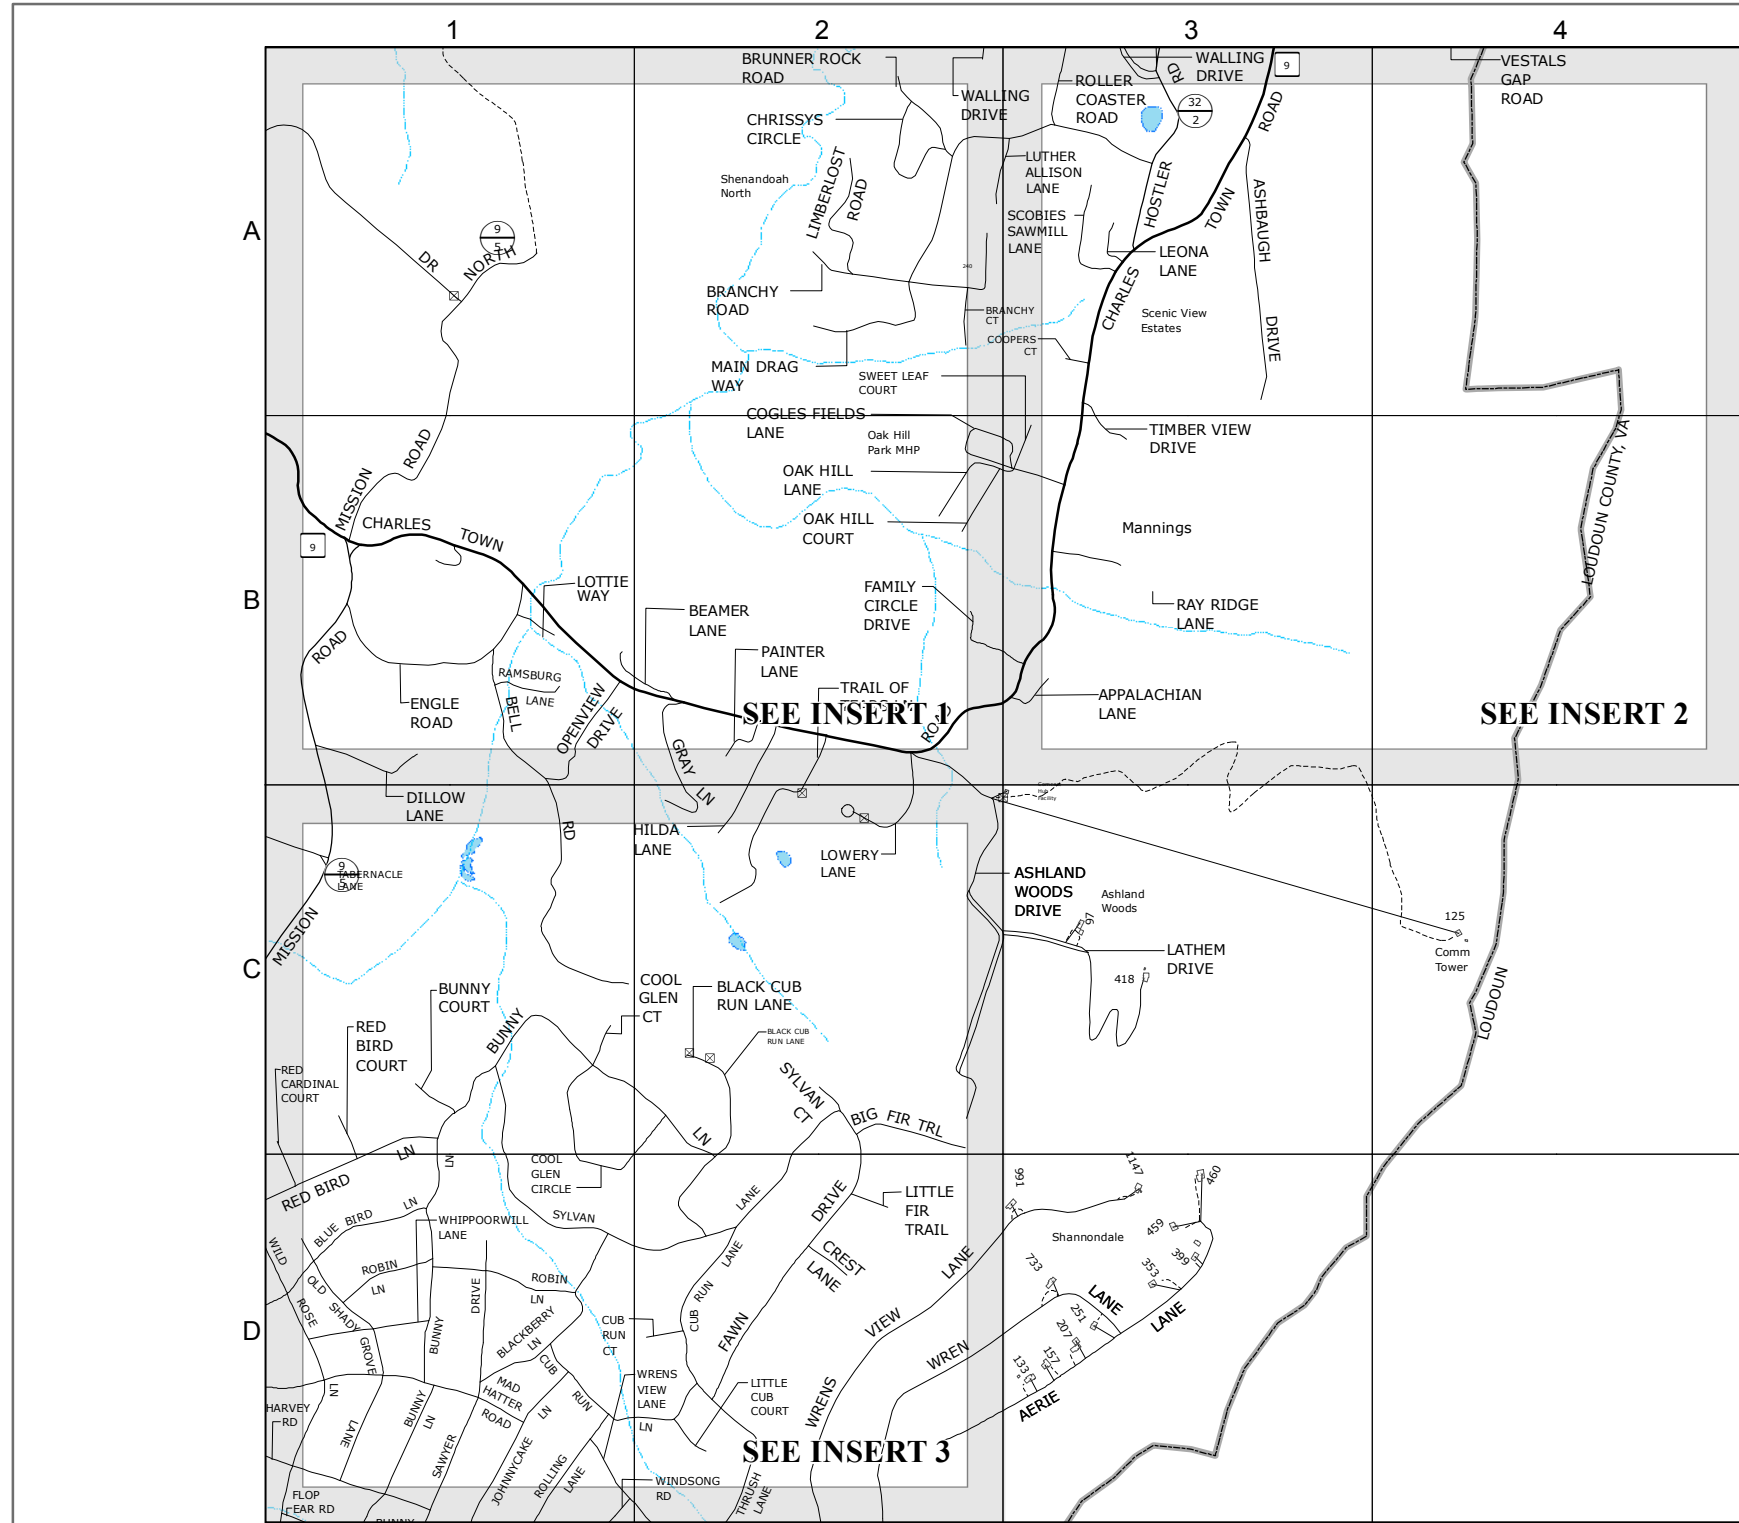

MAP LOCATION

MATCHING  
INSERT SHEETS

-	-	67-1
-	66-4	67-3
-	73-2	74-1

N

9-1-1 PLANIMETRIC MAP OF  
JEFFERSON  
COUNTY  
WEST VIRGINIA

66-4

Printed: Nov 20, 2014

REVISION NOTES