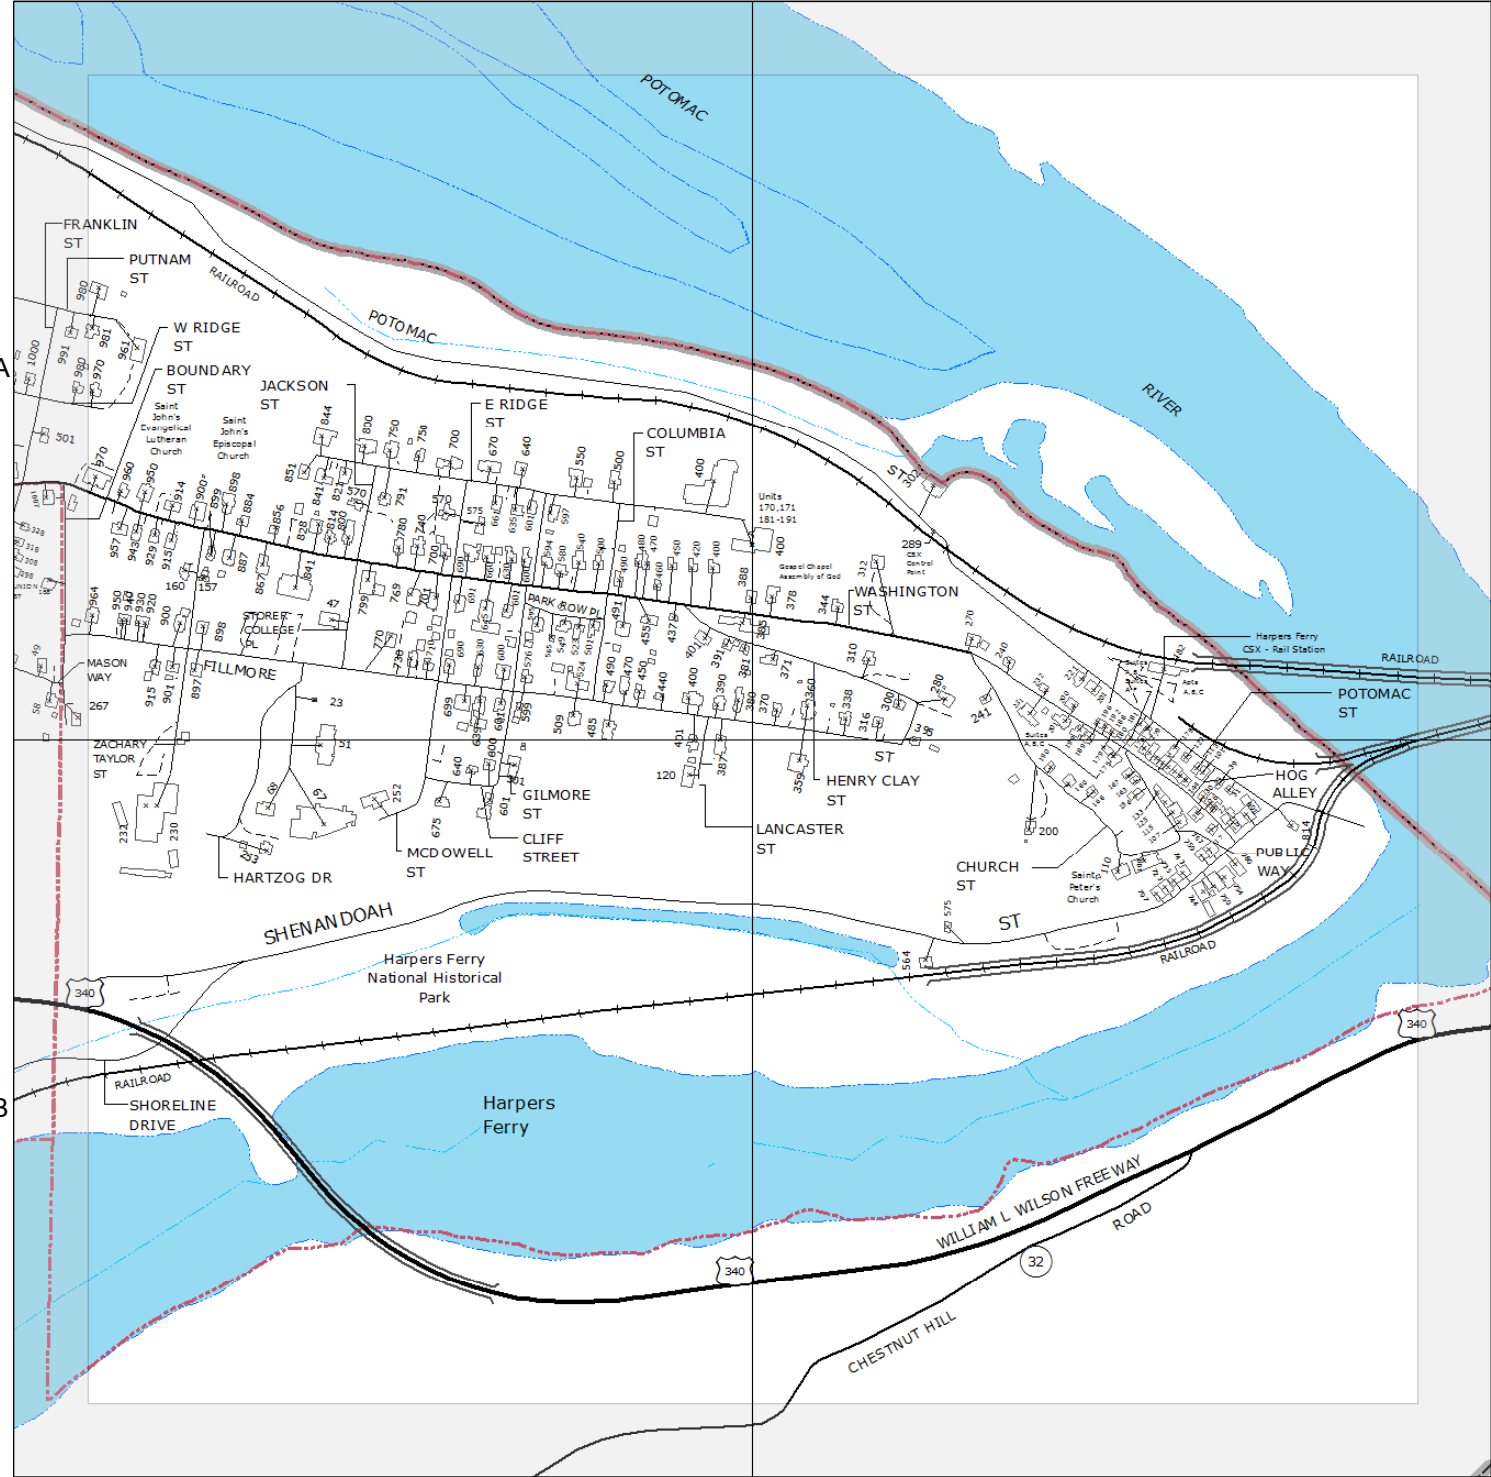

Printed: Nov 20, 2014

REVISION NOTES

MSAG Data Consultants, Inc.
Orange, Virginia 22960

NOTE:
SEE INSTRUCTION PAGE
FOR MAP SYMBOLS.