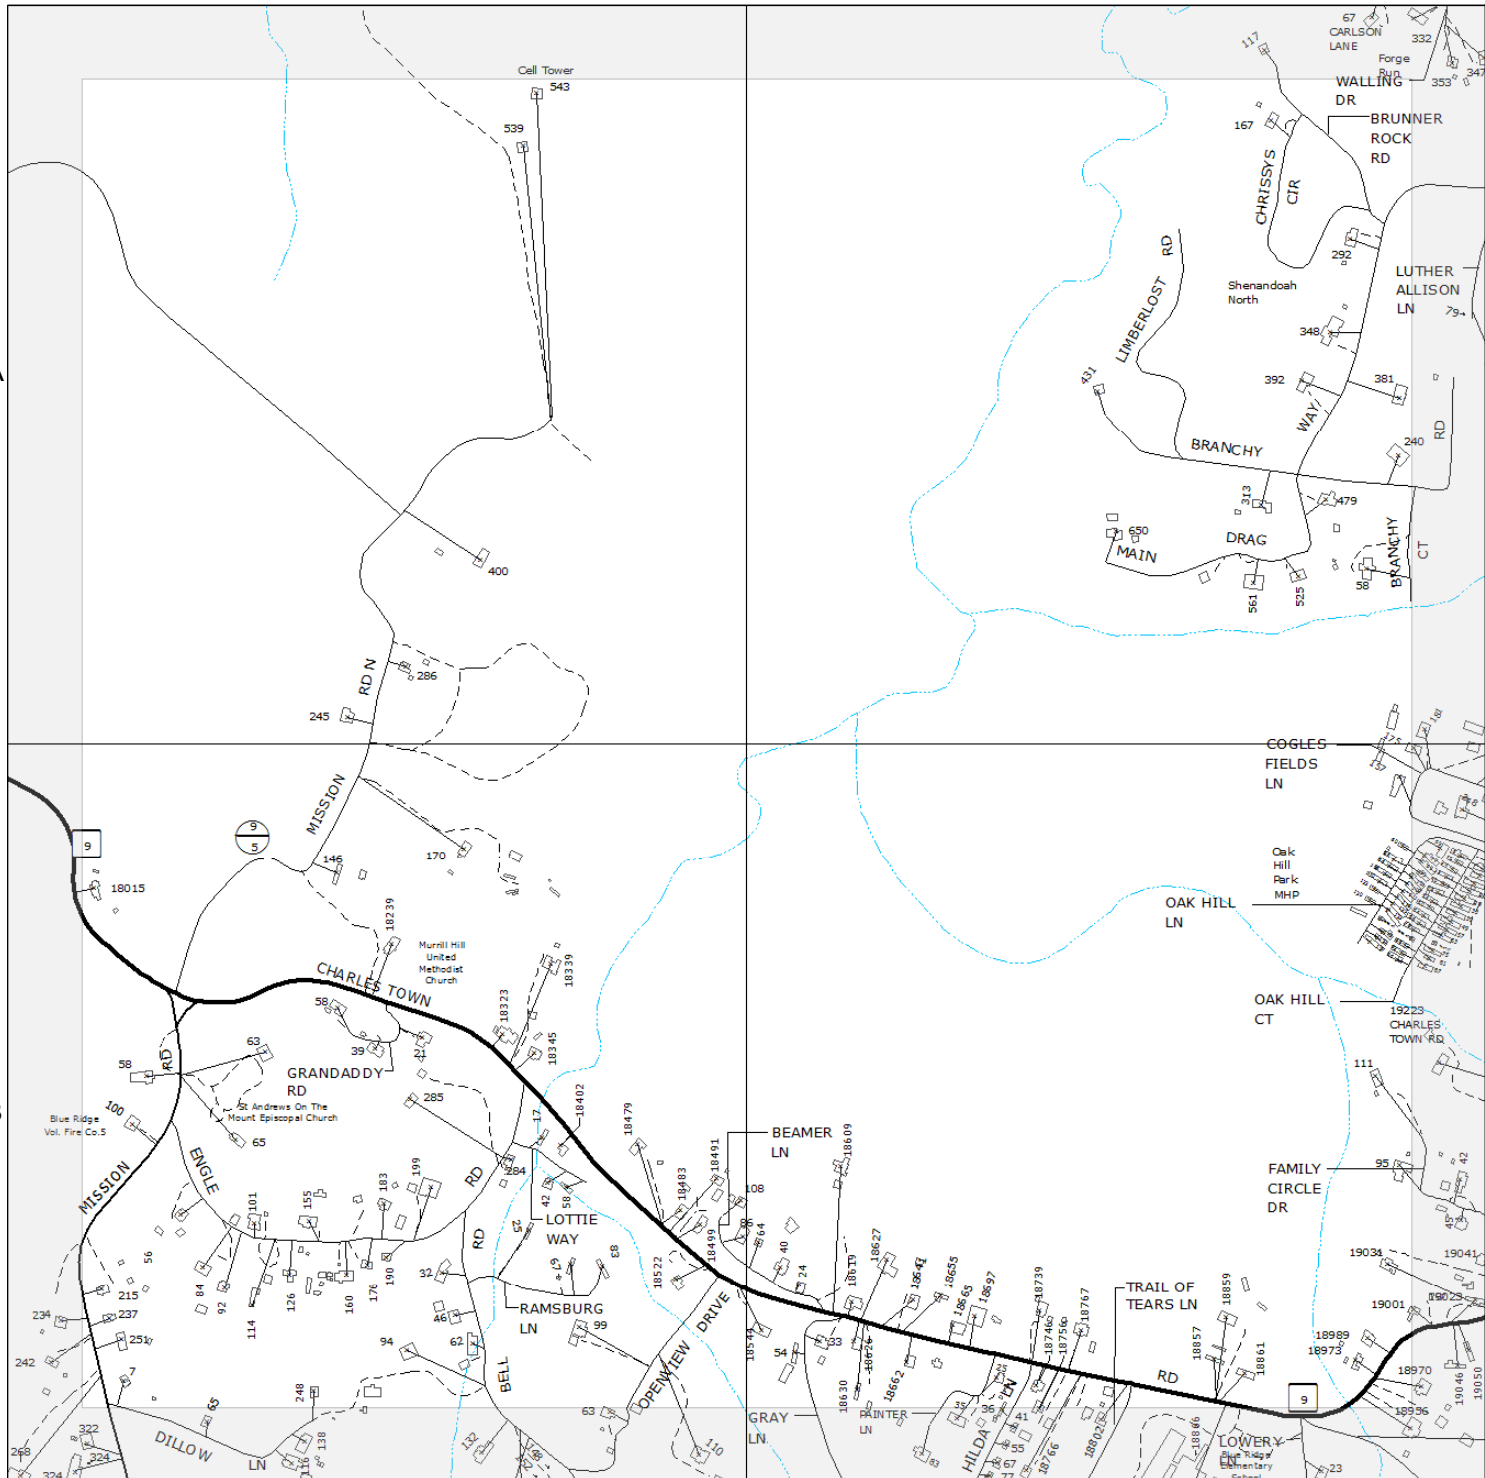

67

Printed: Nov 20, 2014

REVISION NOTES

MSAG Data Consultants, Inc.  
Orange, Virginia 22960

NOTE:  
SEE INSTRUCTION PAGE  
FOR MAP SYMBOLS.

MAP LOCATION

MATCHING  
INSERT SHEETS

-	-	-
-	67-1	67-2
66-4	67-3	-