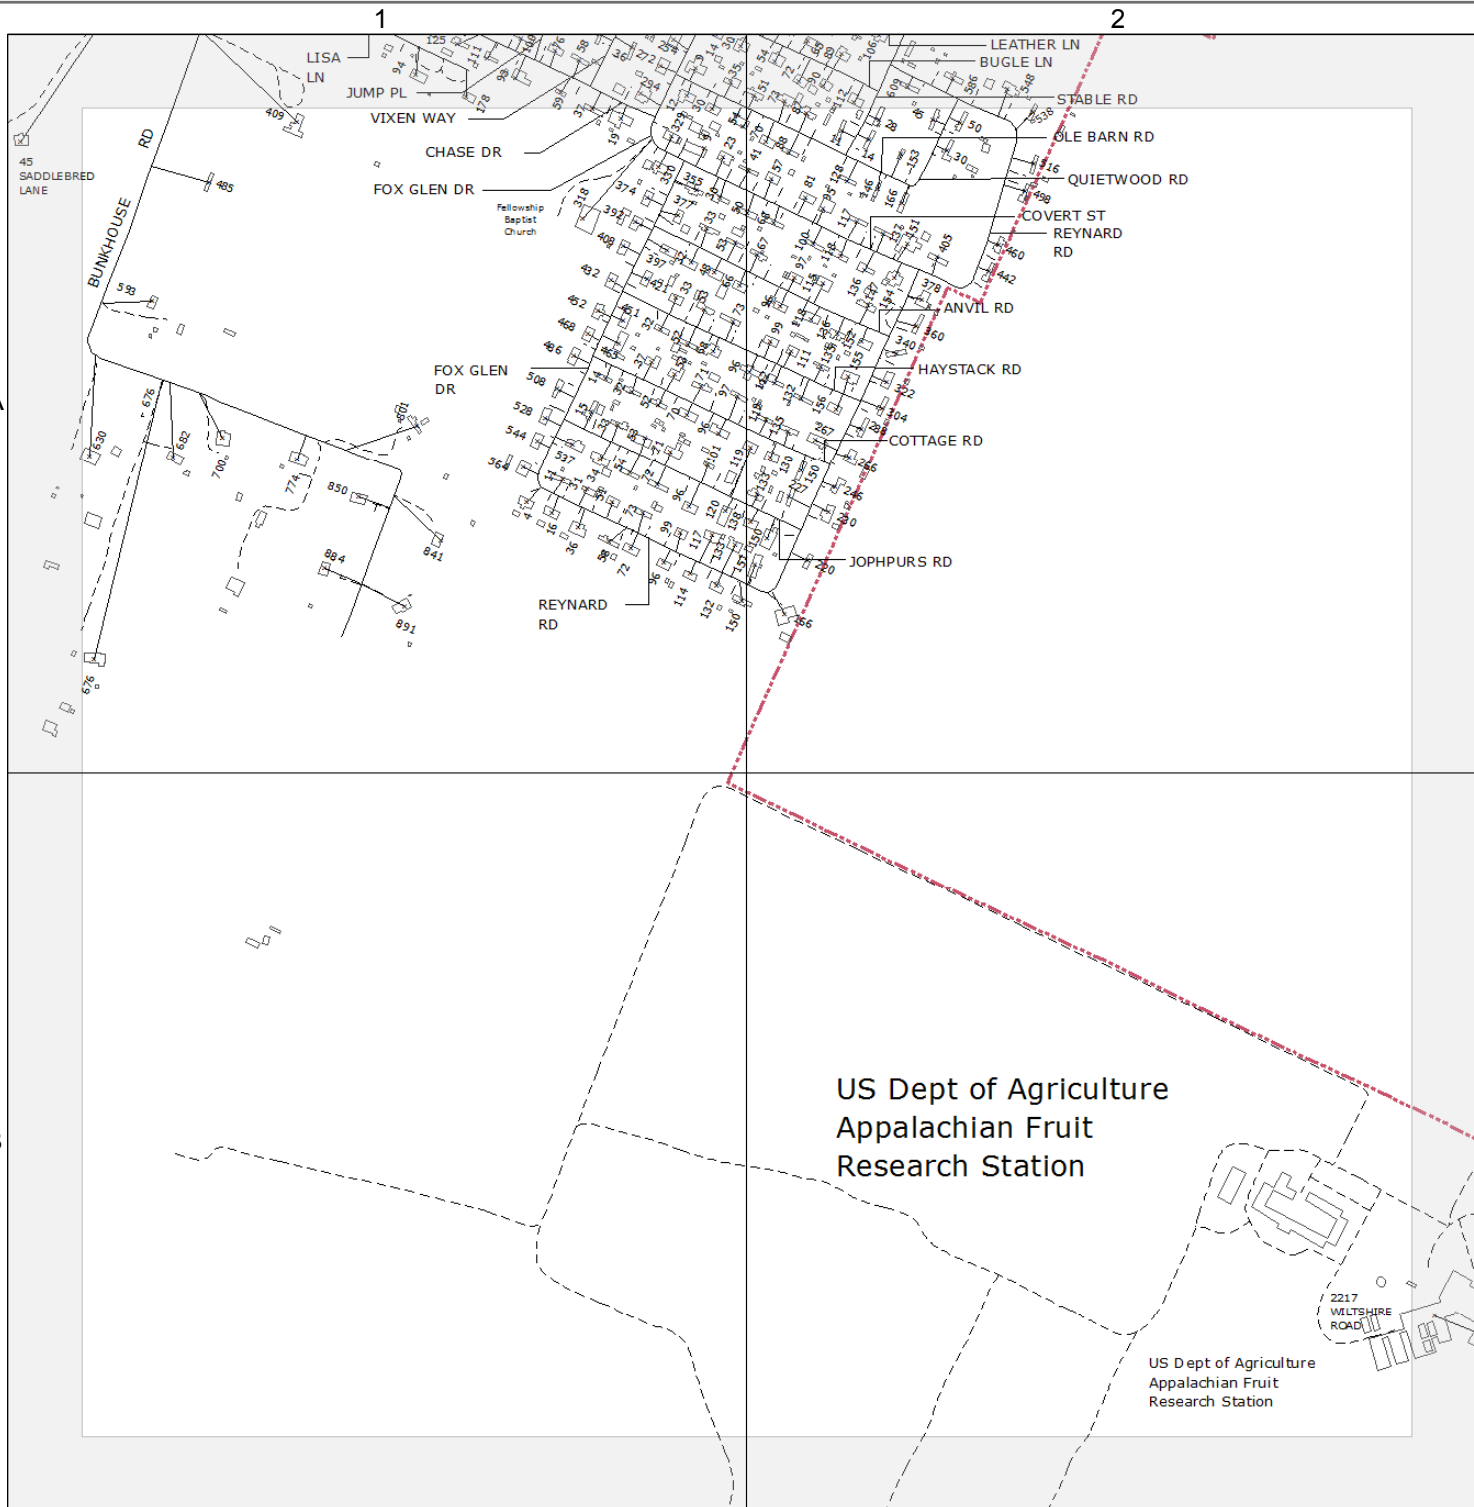

NOTE:  
SEE INSTRUCTION PAGE  
FOR MAP SYMBOLS.

MAP LOCATION

MATCHING SHEETS

19	20	21
27	28	29
35	36	37

N

9-1-1 PLANIMETRIC MAP OF  
JEFFERSON  
COUNTY  
WEST VIRGINIA

28

Printed: Nov 20, 2014