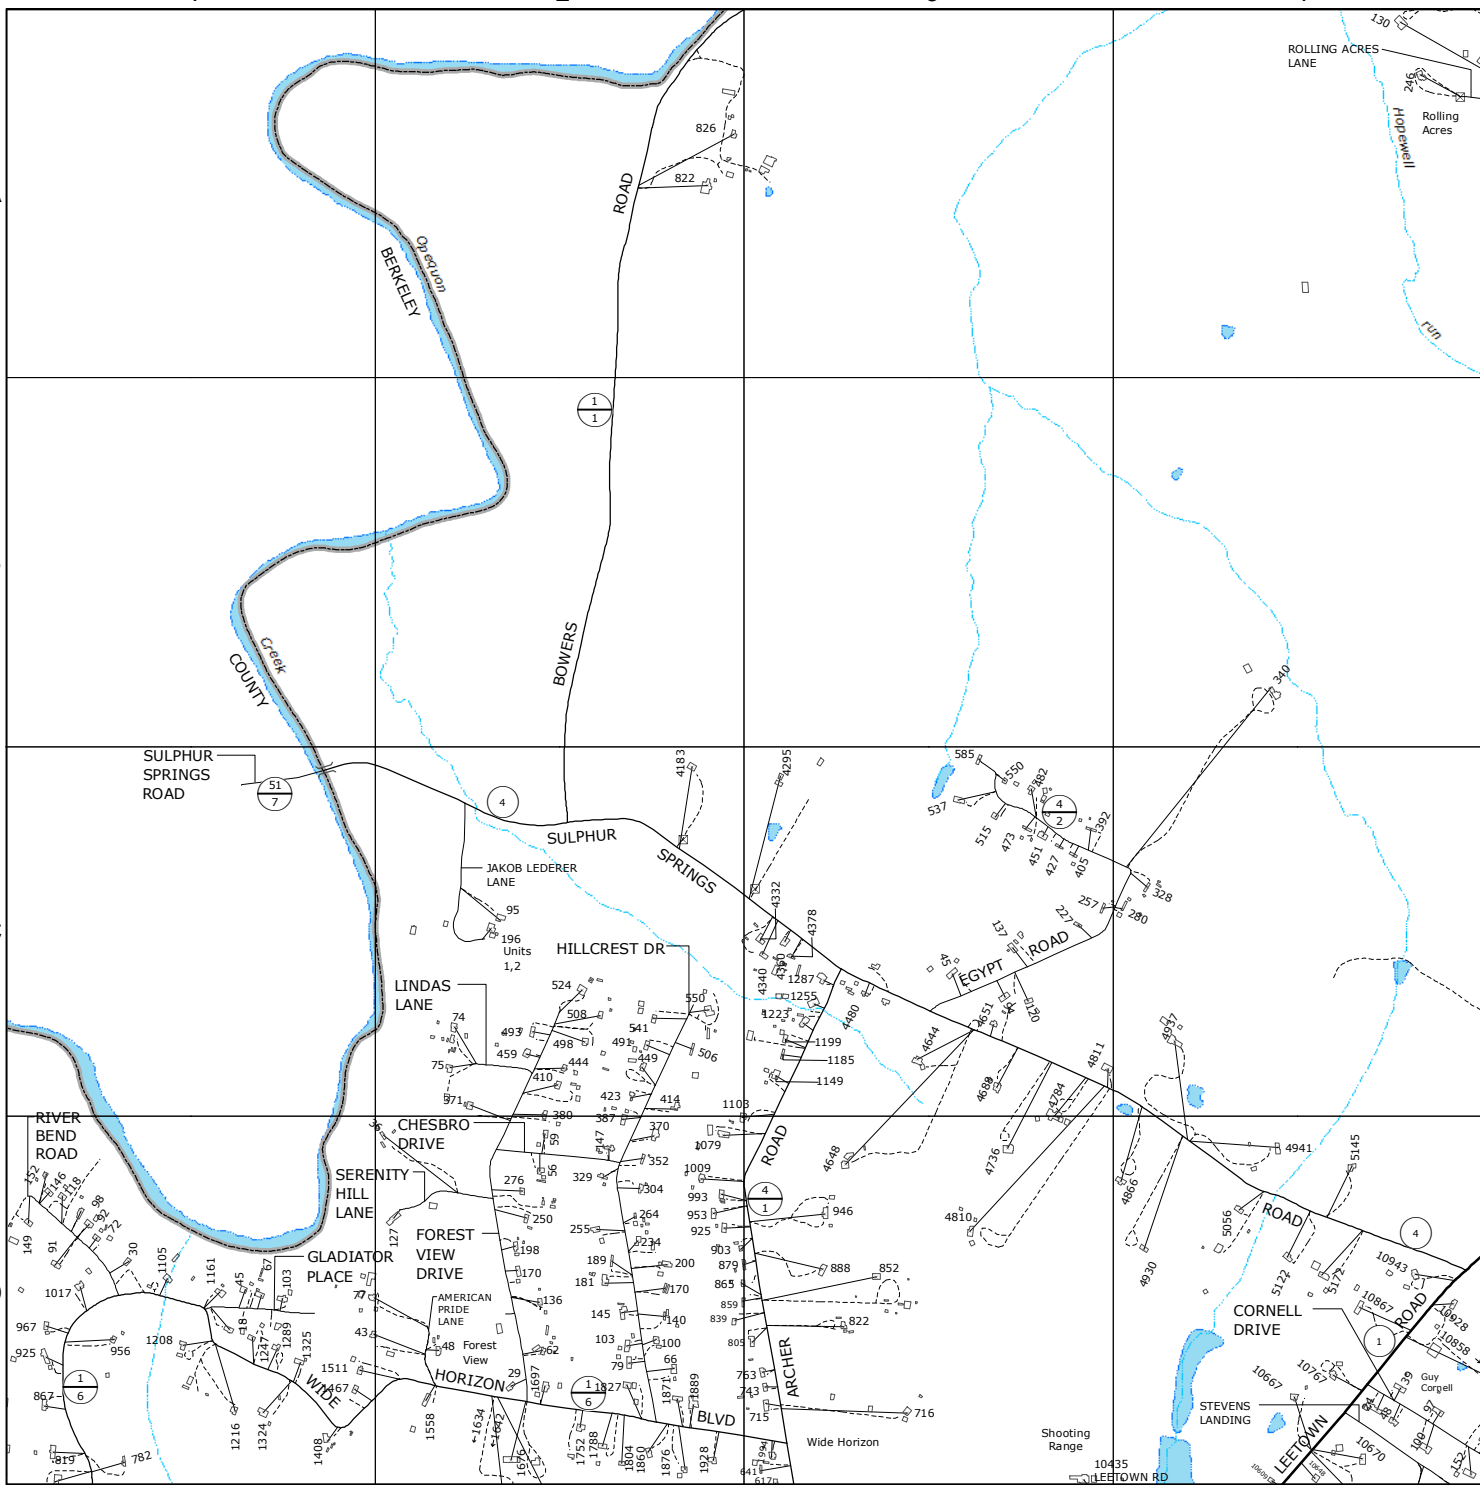

1 2 3 4

A
B
C
D

Printed: Nov 20, 2014

REVISION NOTES
MSAG Data Consultants, Inc.
Orange, Virginia 22960

NOTE:
SEE INSTRUCTION PAGE
FOR MAP SYMBOLS.

MAP LOCATION

MATCHING SHEETS

-	18	19
25	26	27
33	34	35

9-1-1 PLANIMETRIC MAP OF
JEFFERSON
COUNTY
WEST VIRGINIA

26