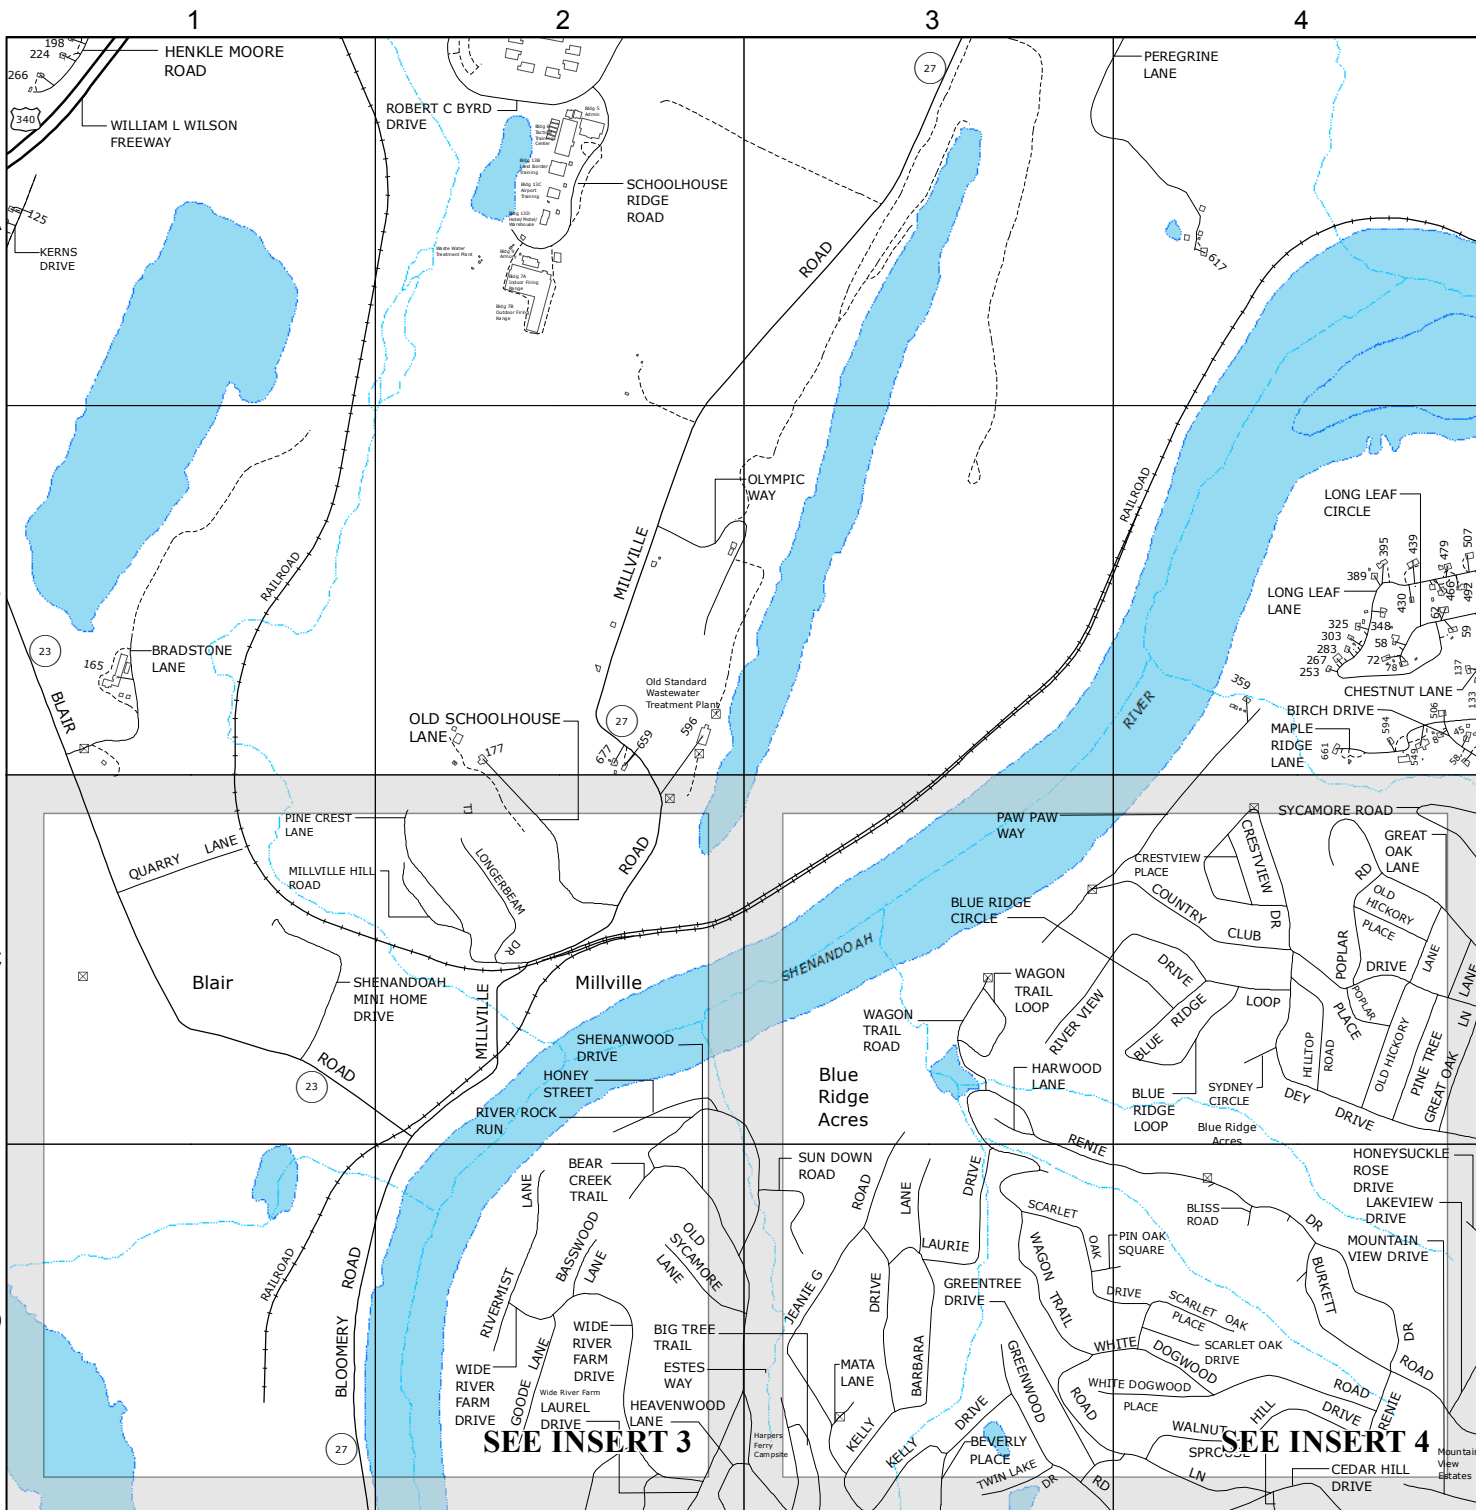

MAP LOCATION

MATCHING SHEETS

38	39	40
48	49	50
57	58	59

9-1-1 PLANIMETRIC MAP OF  
JEFFERSON  
COUNTY  
WEST VIRGINIA

SEE INSERT 3

SEE INSERT 4

Printed: Nov 20, 2014

REVISION NOTES