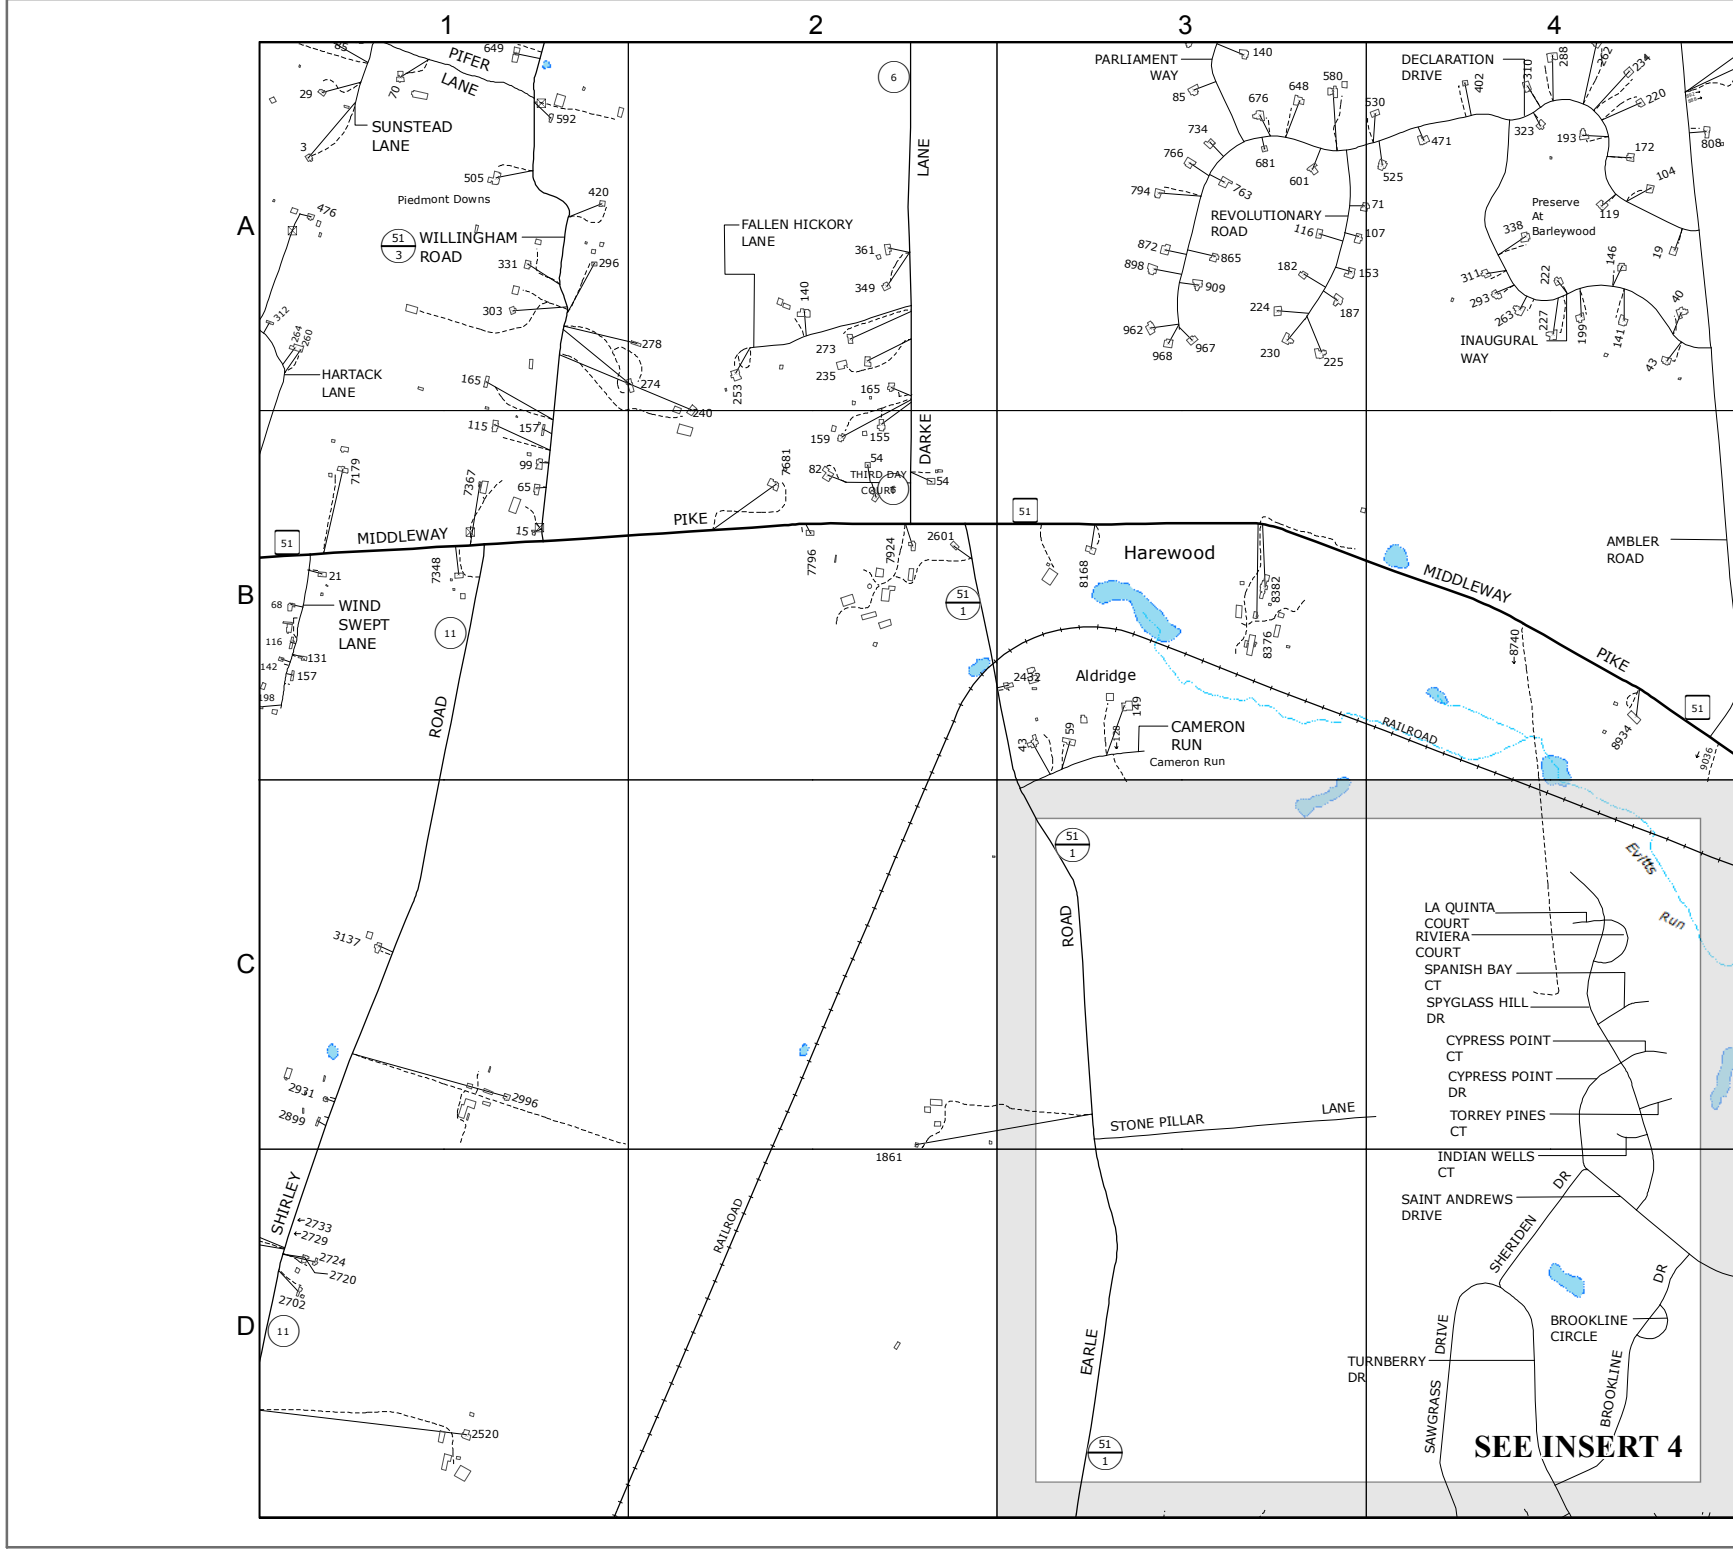

Printed: Nov 20, 2014

REVISION NOTES

MSAG Data Consultants, Inc.
Orange, Virginia 22960

NOTE:
SEE INSTRUCTION PAGE
FOR MAP SYMBOLS.

MAP LOCATION

MATCHING SHEETS

34	35	36
44	45	46
53	54	55

N

400 0 400 800
FT

9-1-1 PLANIMETRIC MAP OF
JEFFERSON
COUNTY
WEST VIRGINIA

45