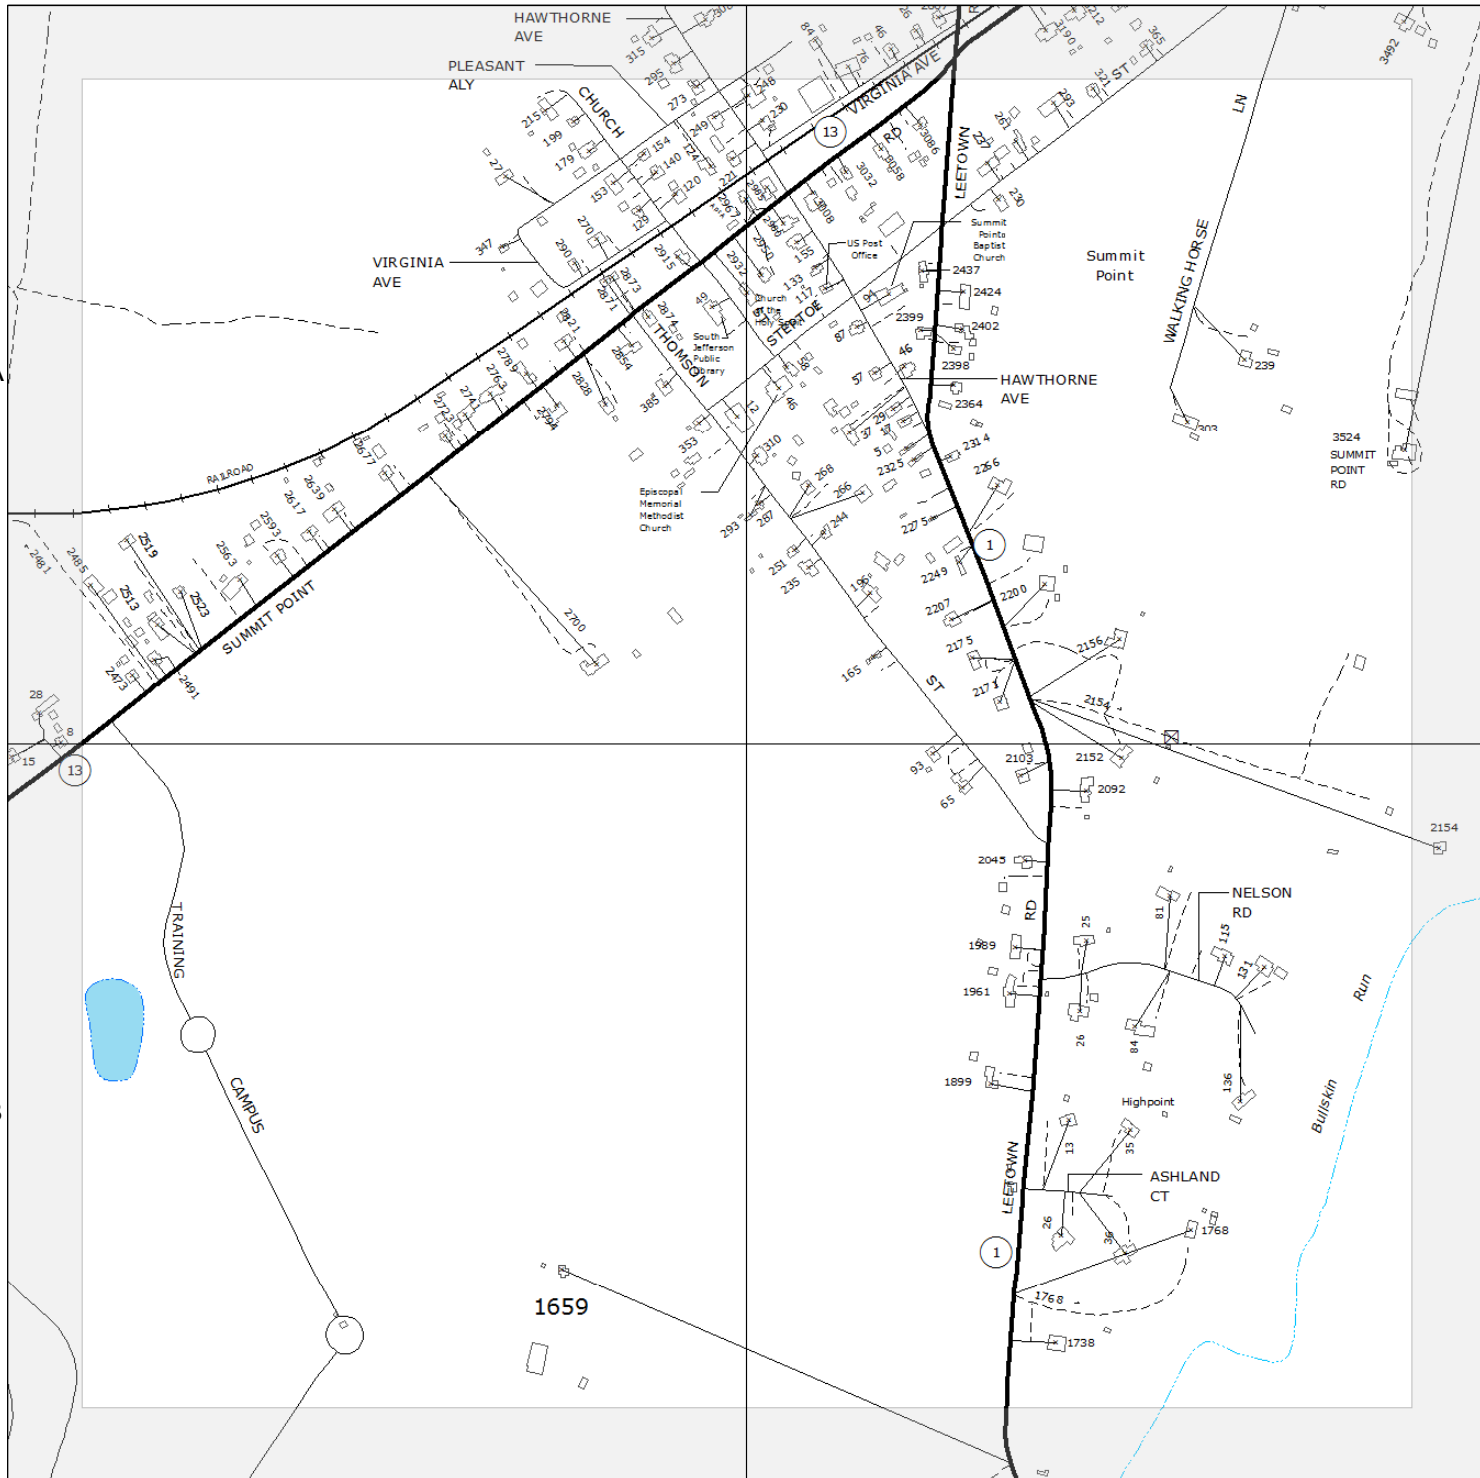

NOTE:  
SEE INSTRUCTION PAGE  
FOR MAP SYMBOLS.

MAP LOCATION

MATCHING SHEETS

52	53	54
61	62	63
68	69	70

9-1-1 PLANIMETRIC MAP OF  
JEFFERSON  
COUNTY  
WEST VIRGINIA

Printed: Nov 20, 2014

REVISION NOTES

MSAG Data Consultants, Inc.  
Orange, Virginia 22960