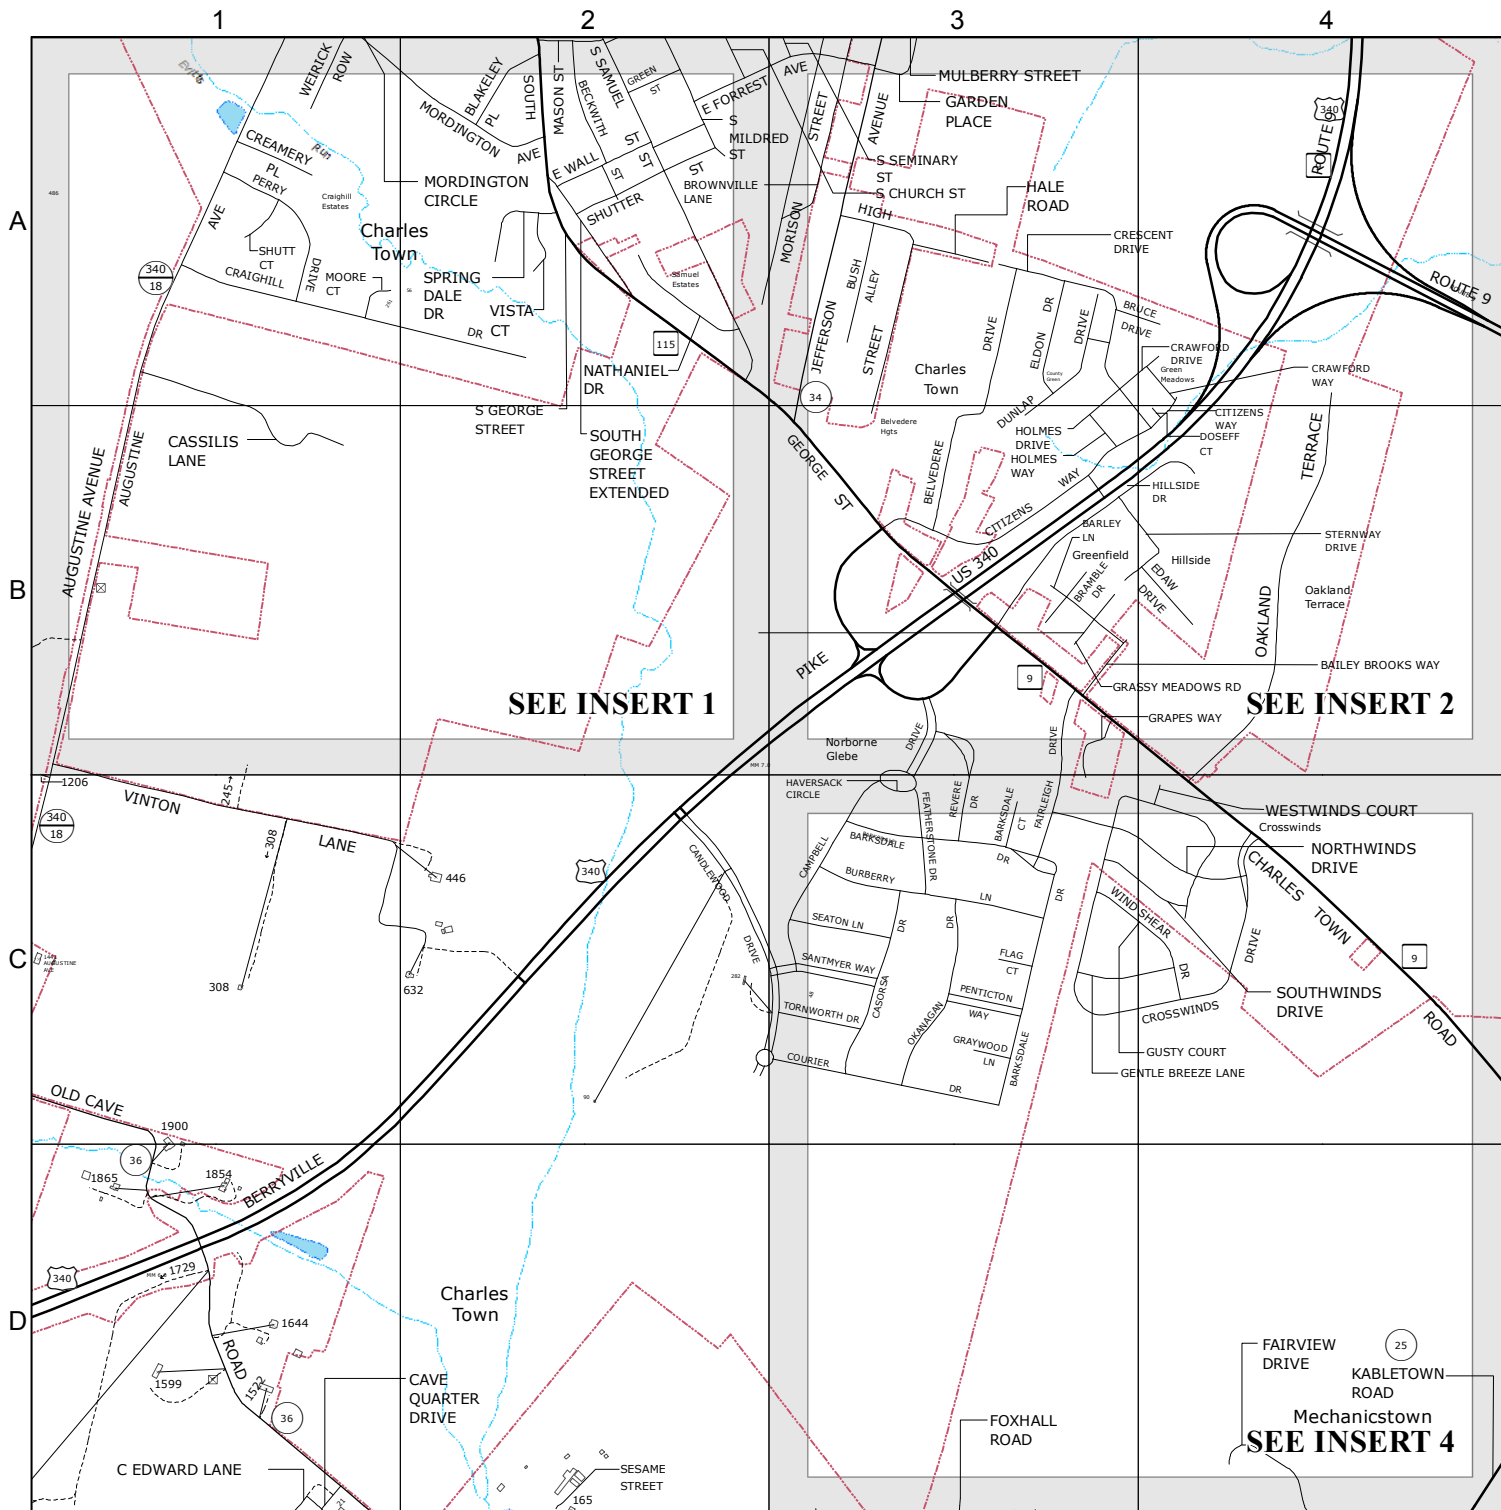

MATCHING SHEETS

46	47	48
55	56	57
64	65	66

9-1-1 PLANIMETRIC MAP OF
JEFFERSON
COUNTY
WEST VIRGINIA