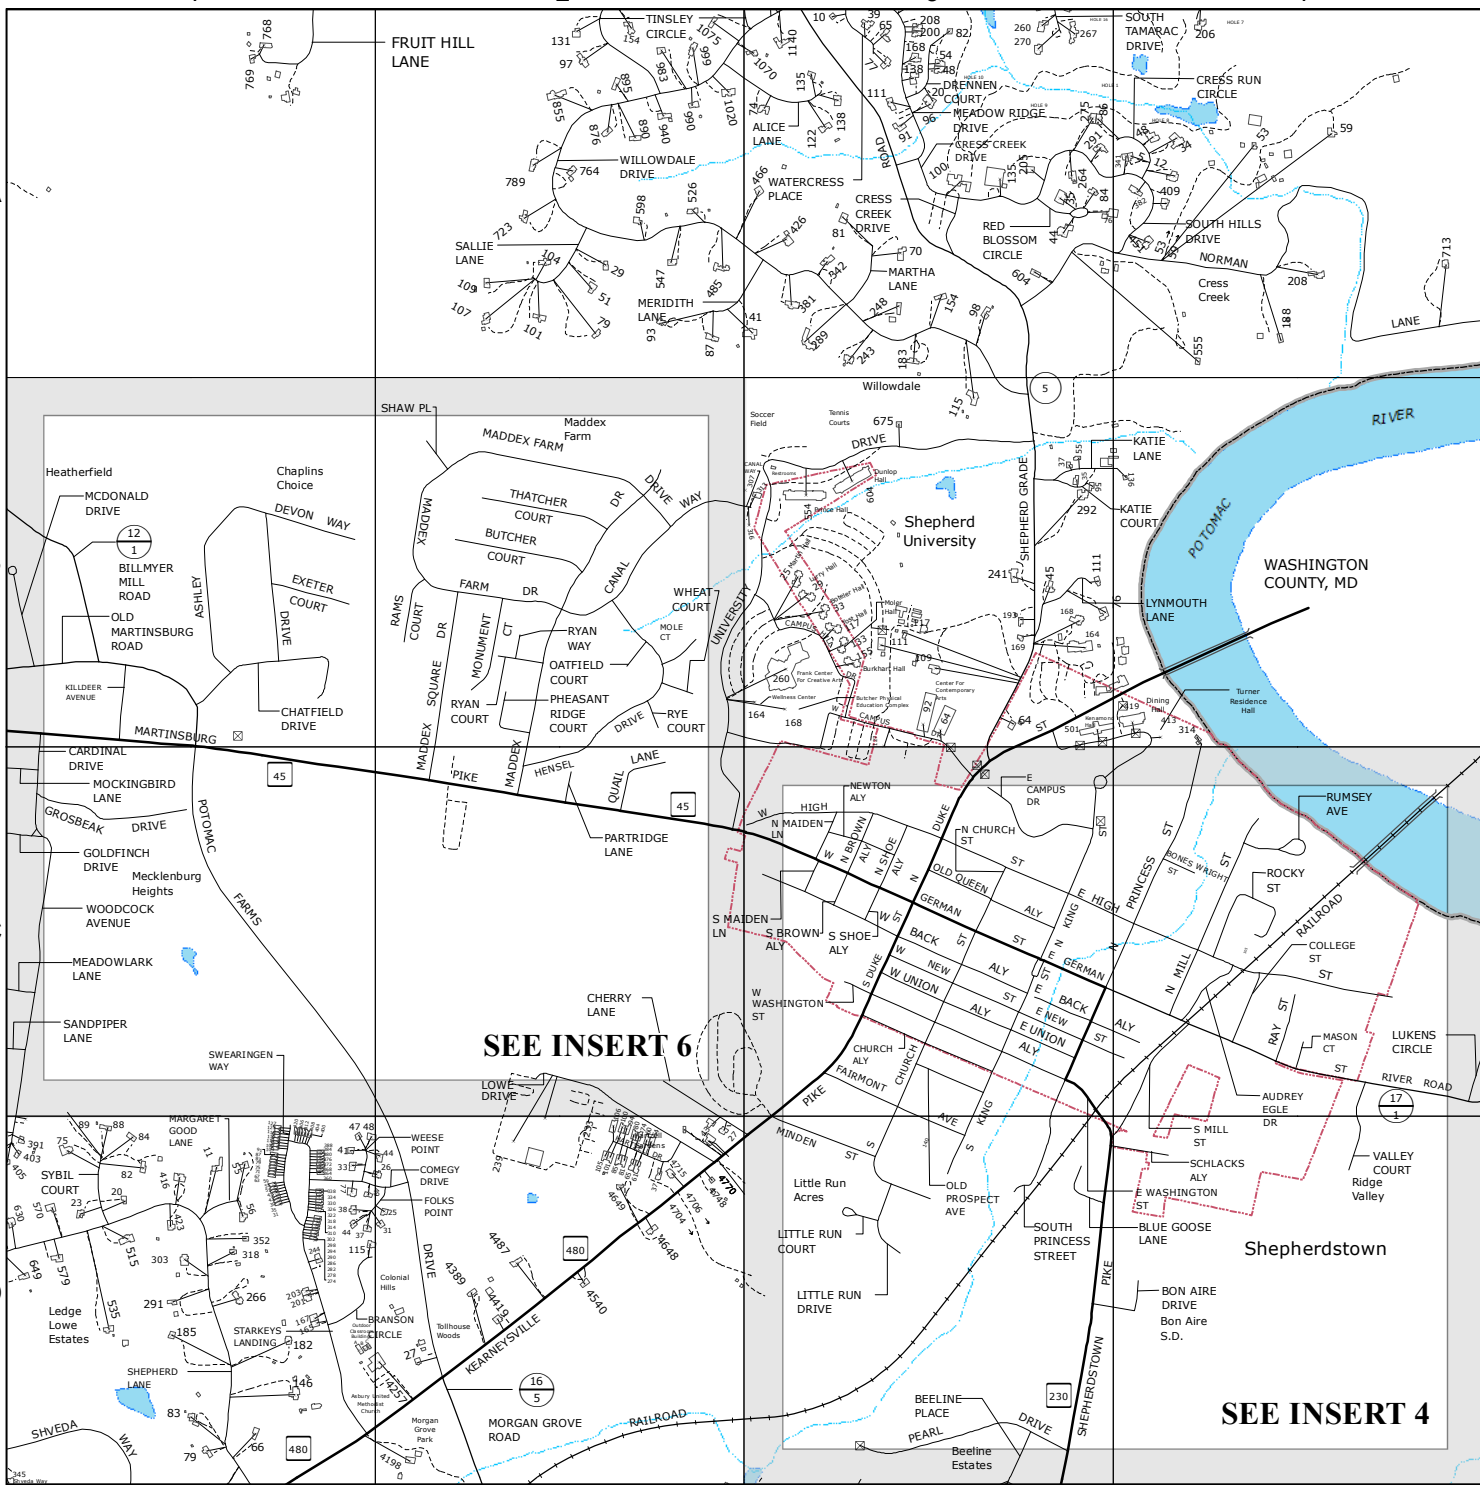

Printed: Nov 20, 2014
REVISION NOTES
MSAG Data Consultants, Inc.
Orange, Virginia 22960

NOTE:
SEE INSTRUCTION PAGE
FOR MAP SYMBOLS.