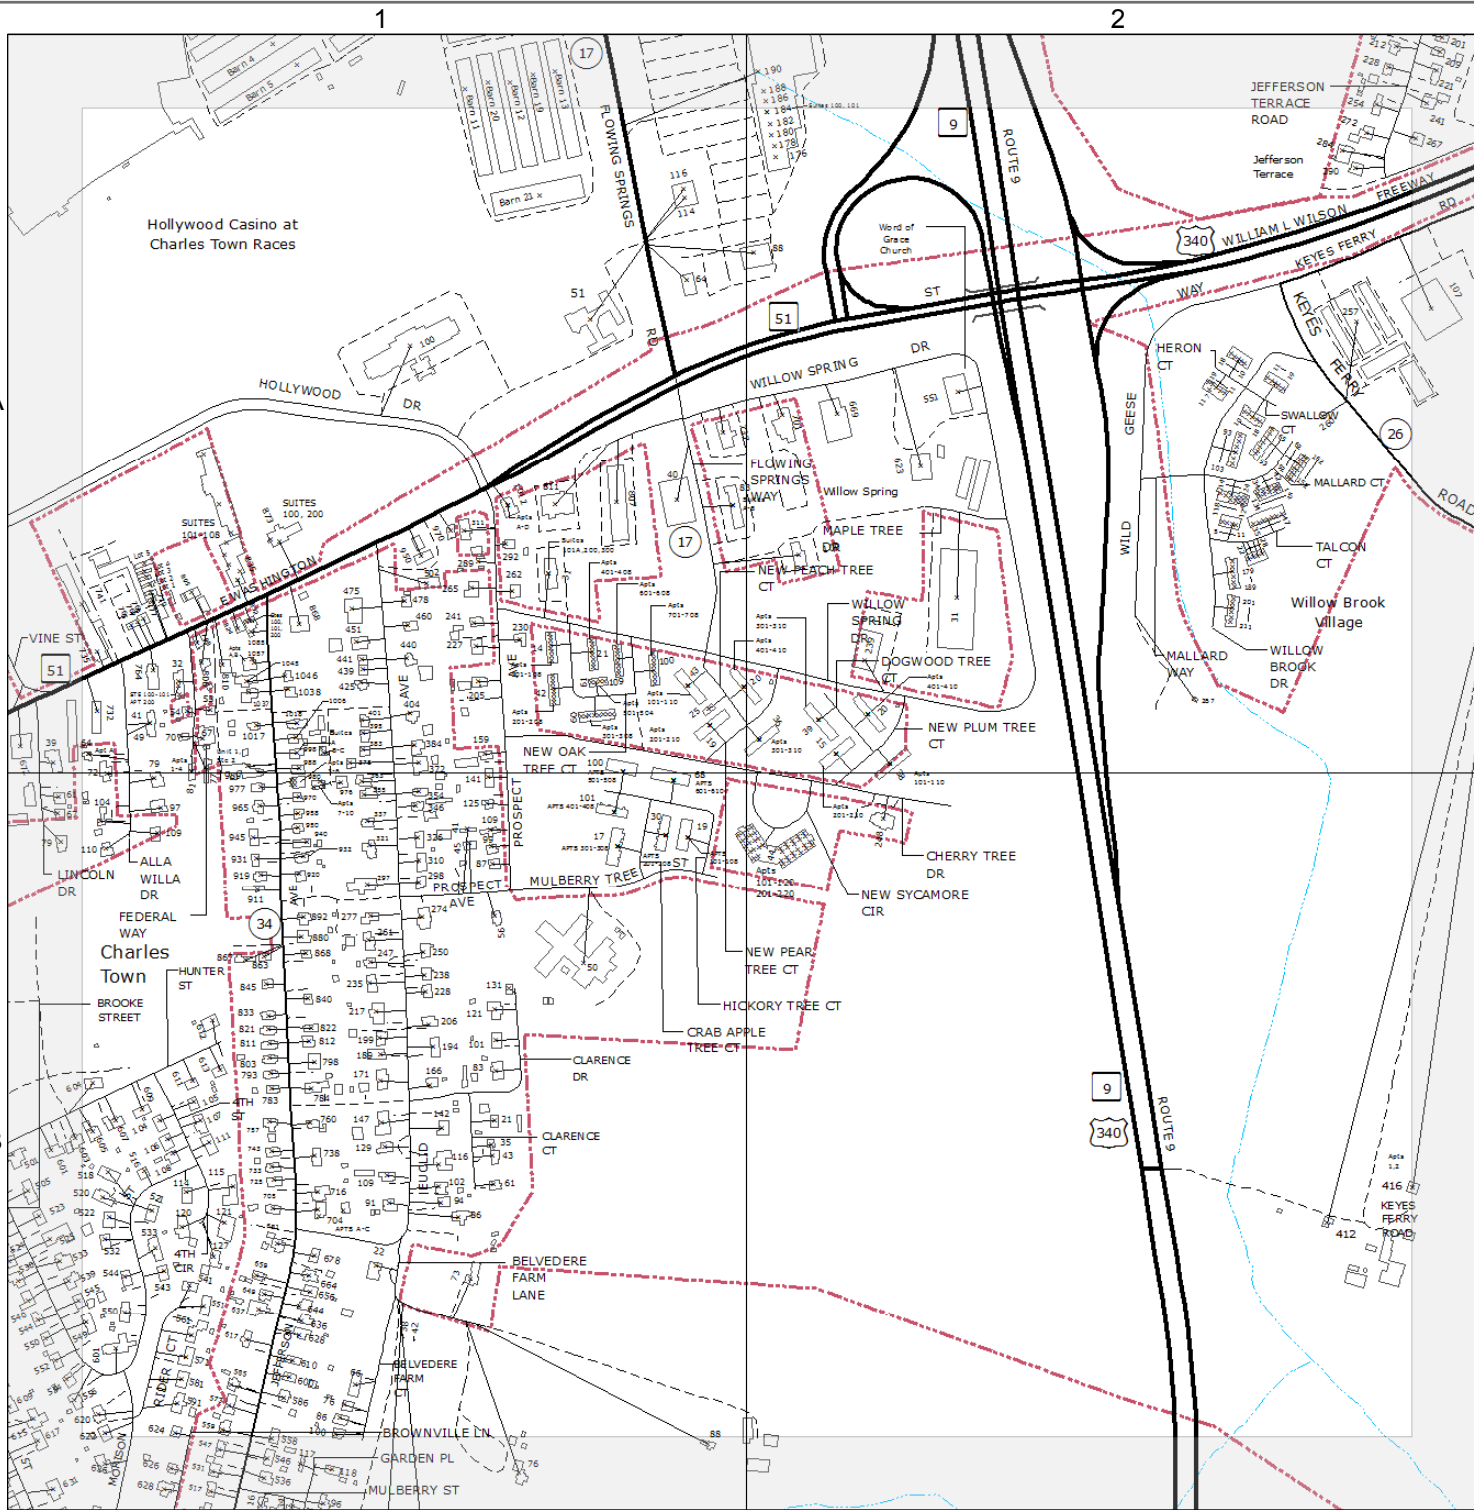

Printed: Nov 20, 2014

REVISION NOTES

MSAG Data Consultants, Inc.
Orange, Virginia 22960

NOTE:
SEE INSTRUCTION PAGE
FOR MAP SYMBOLS.

MAP LOCATION

MATCHING
INSERT SHEETS

47-1	47-2	48-1
47-3	47-4	-
56-1	56-2	-

9-1-1 PLANIMETRIC MAP OF
JEFFERSON
COUNTY
WEST VIRGINIA

47-4