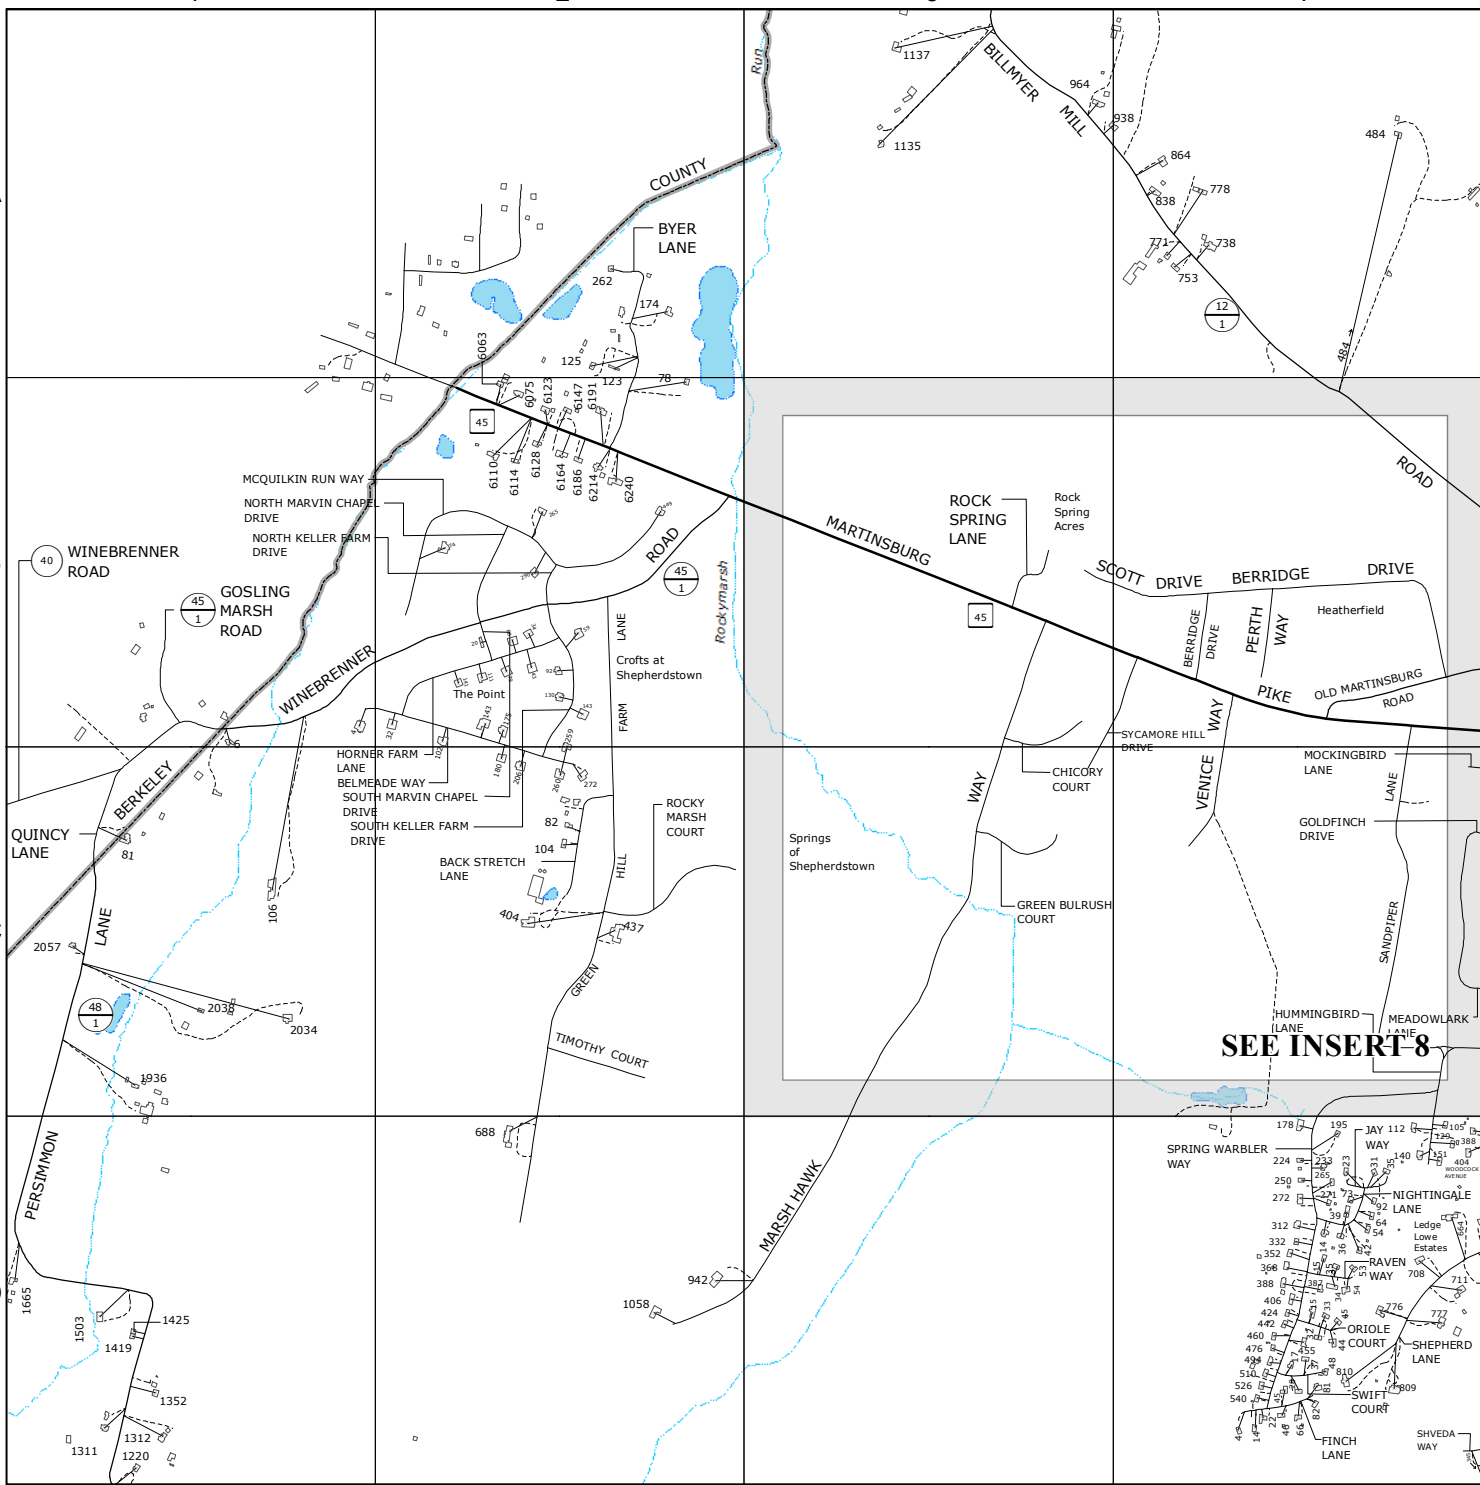

WINEBRENNER ROAD

COUNTY

BERKELEY

N

9-1-1 PLANIMETRIC MAP OF  
JEFFERSON  
COUNTY  
WEST VIRGINIA

7

A  
B  
C  
D

Printed: Nov 20, 2014  
REVISION NOTES  
MSAG Data Consultants, Inc.  
Orange, Virginia 22960