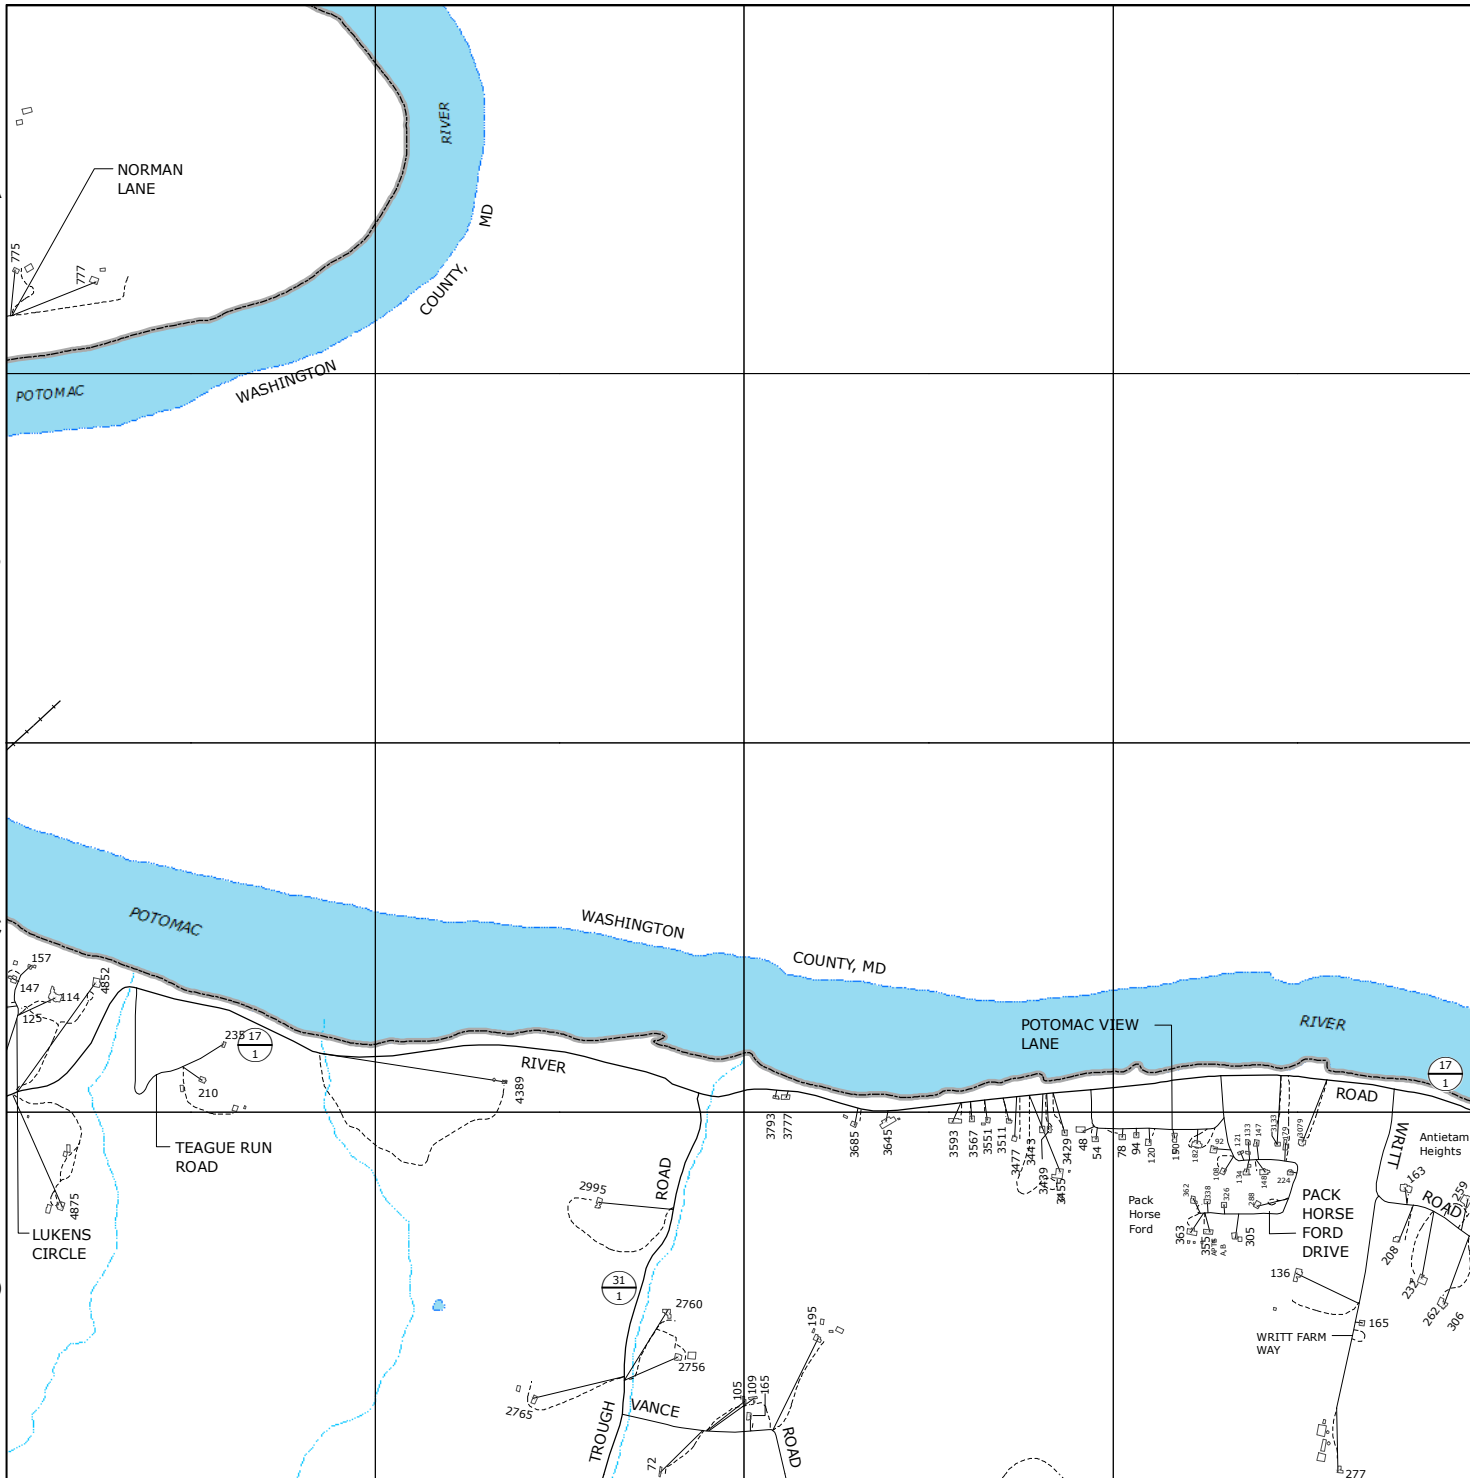

1

2

3

4

A

B

C

D

Printed: Nov 20, 2014

REVISION NOTES

MSAG Data Consultants, Inc.
Orange, Virginia 22960

NOTE:
SEE INSTRUCTION PAGE
FOR MAP SYMBOLS.

MAP LOCATION

MATCHING SHEETS

5	6	-
9	10	11
15	16	17

N

9-1-1 PLANIMETRIC MAP OF
JEFFERSON
COUNTY
WEST VIRGINIA

10