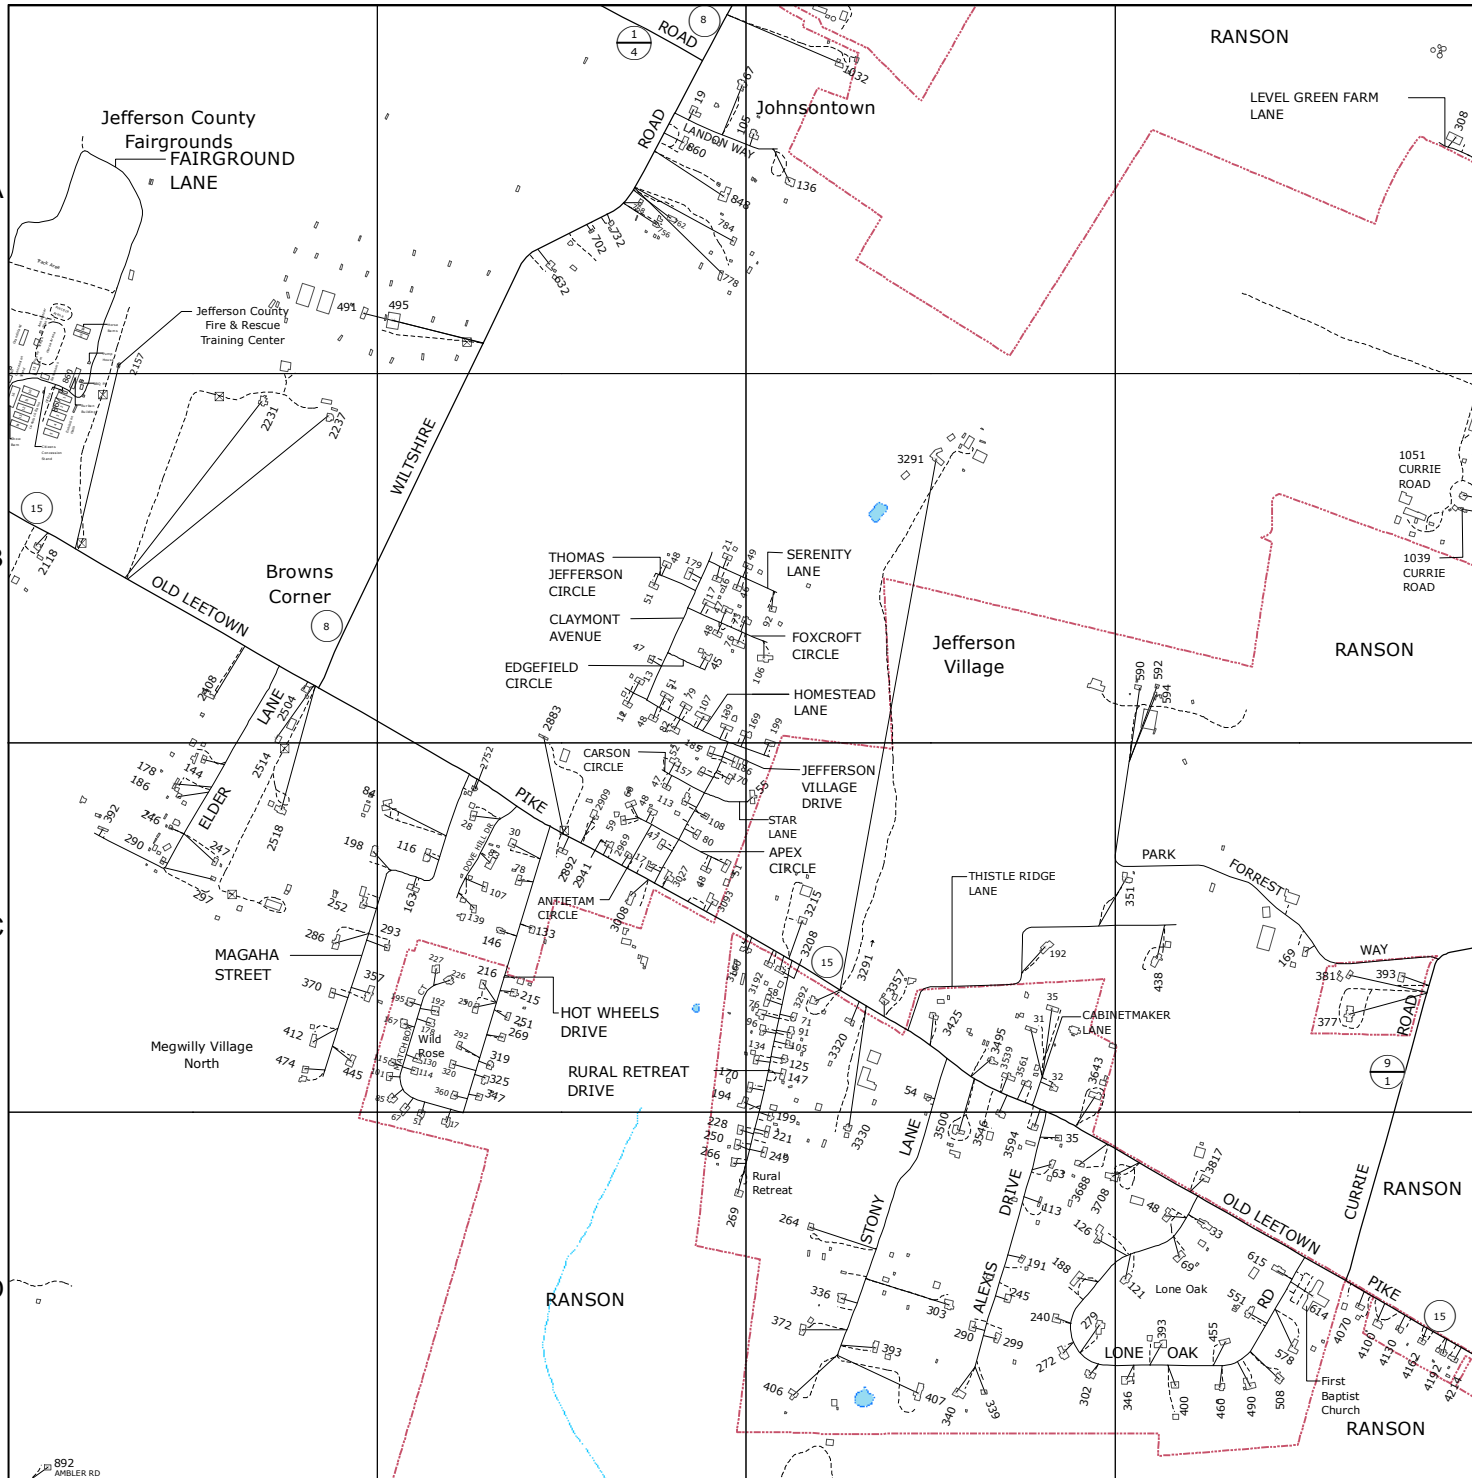

1

2

3

4

A

B

C

D

Printed: Nov 20, 2014

REVISION NOTES

MSAG Data Consultants, Inc.
Orange, Virginia 22960

NOTE:
SEE INSTRUCTION PAGE
FOR MAP SYMBOLS.

MAP LOCATION

MATCHING SHEETS

27	28	29
35	36	37
45	46	47

N

9-1-1 PLANIMETRIC MAP OF
JEFFERSON
COUNTY
WEST VIRGINIA

36