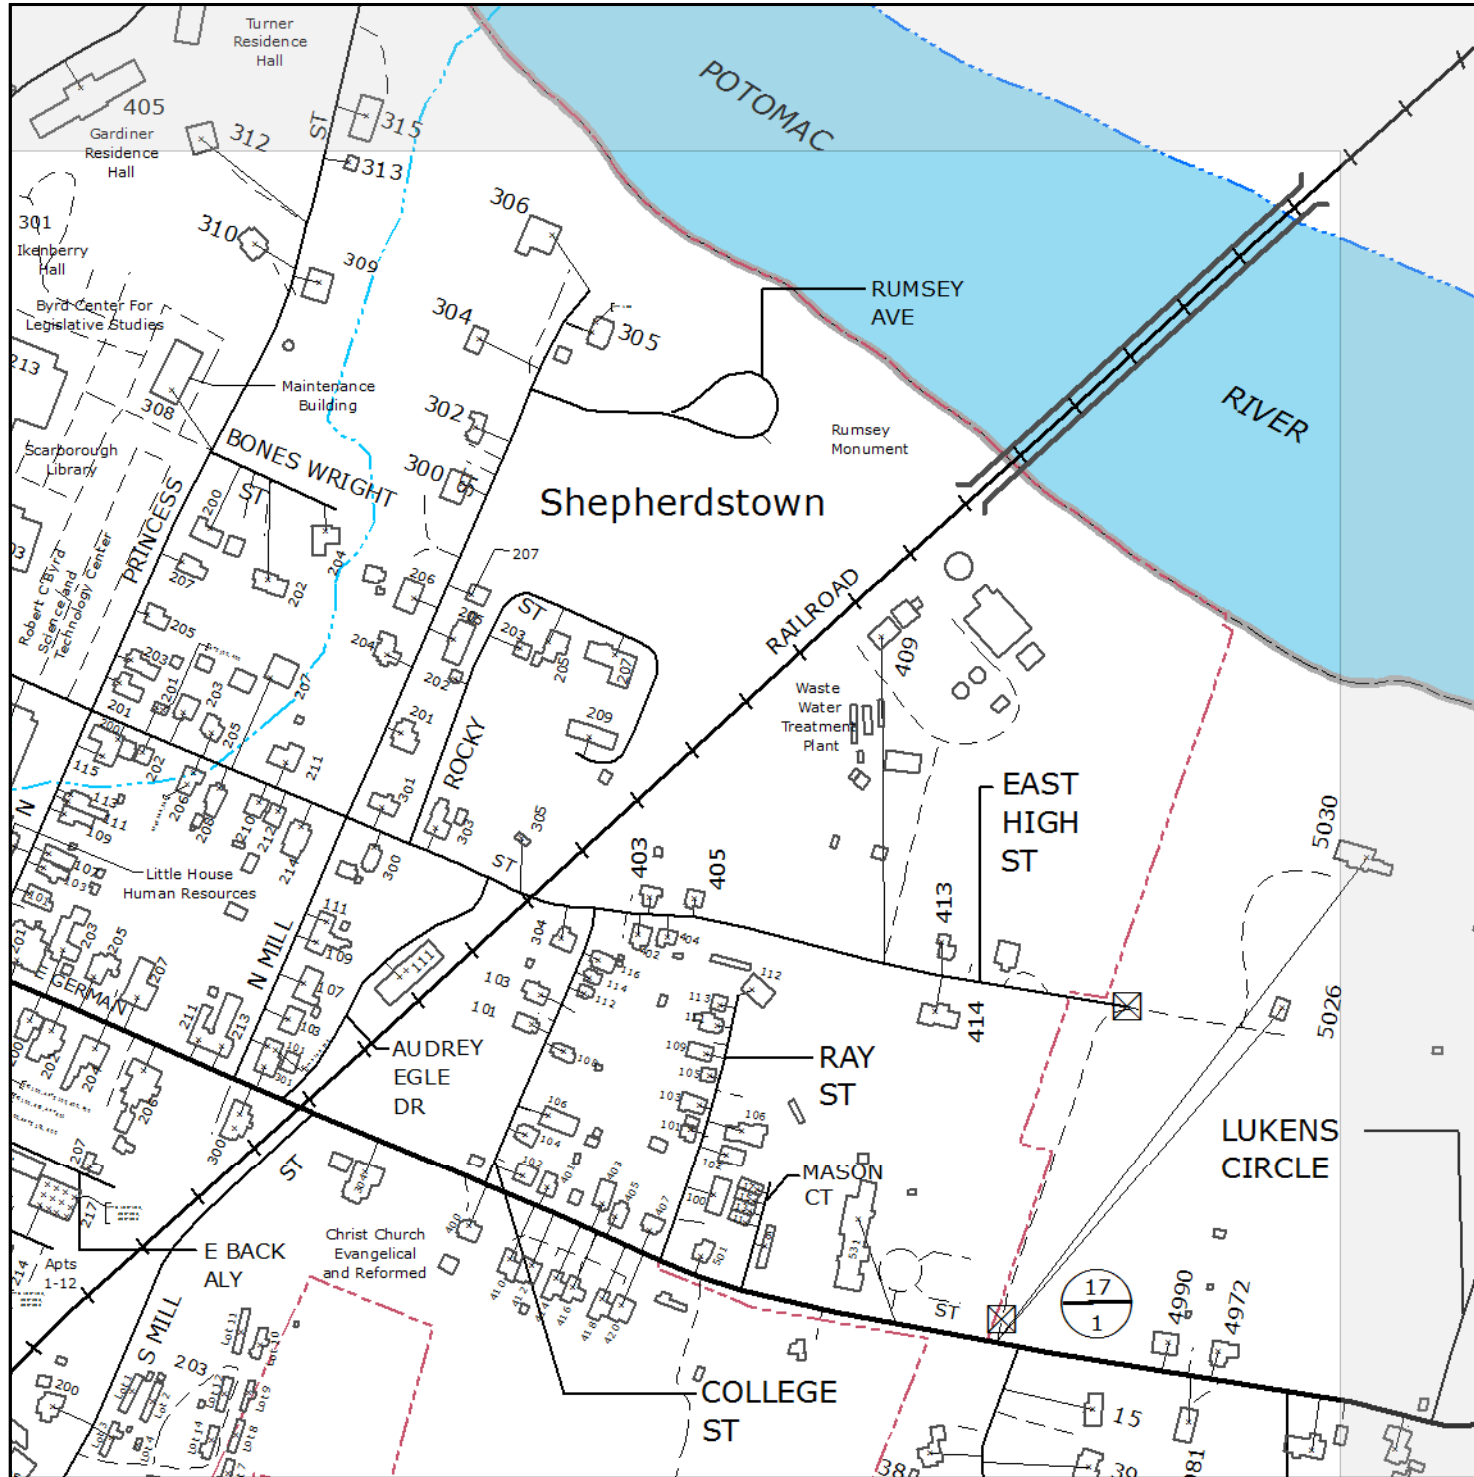

NOTE:  
 SEE INSTRUCTION PAGE  
 FOR MAP SYMBOLS.

MAP LOCATION

MATCHING  
 SUB-INSERT SHEETS

-	-	-
-	9-4-1	9-4-2
-	-	-

9-1-1 PLANIMETRIC MAP OF  
 JEFFERSON  
 COUNTY  
 WEST VIRGINIA

9-4-1

Printed: Nov 20, 2014  
 REVISION NOTES  
 MSAG Data Consultants, Inc.  
 Orange, Virginia 22960