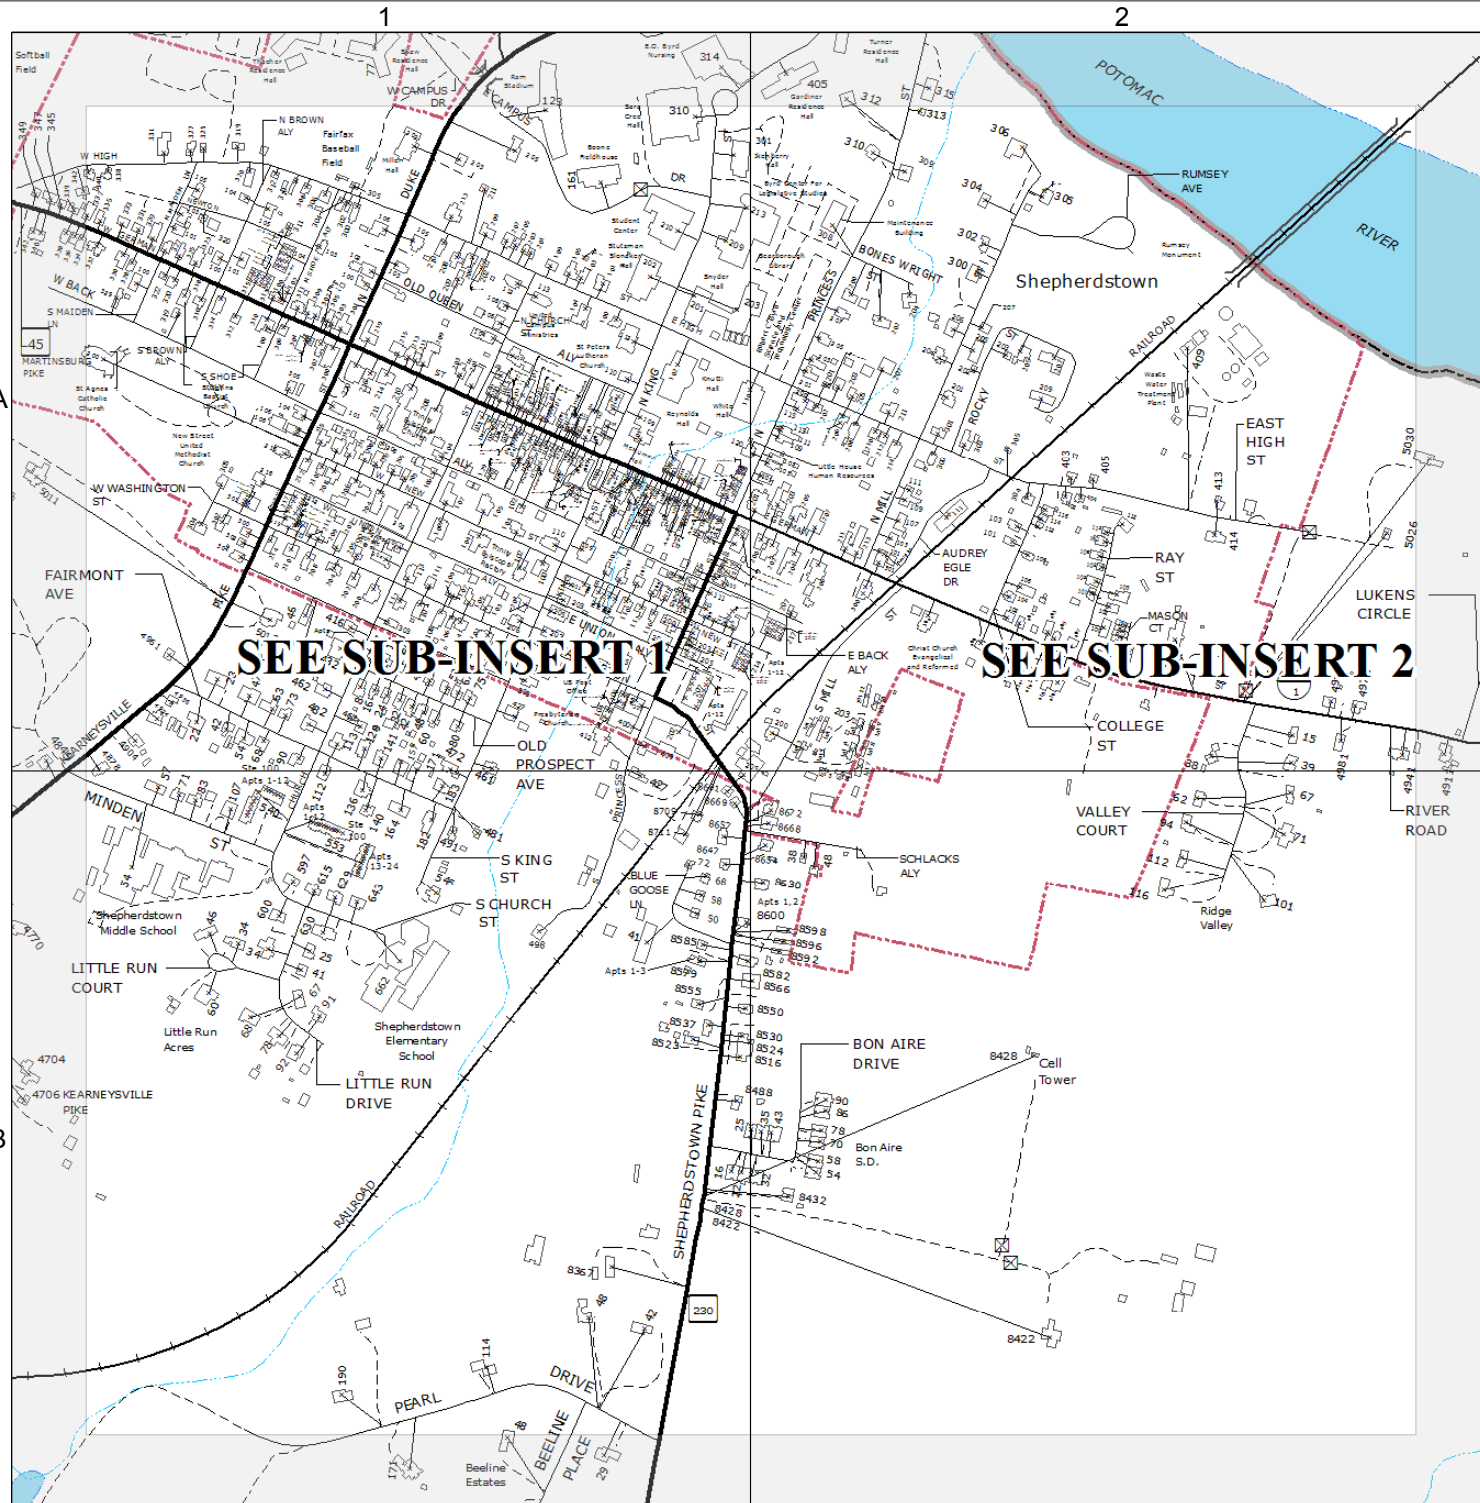

NOTE:
SEE INSTRUCTION PAGE
FOR MAP SYMBOLS.

MAP LOCATION

MATCHING
INSERT SHEETS

-	-	-
9-6	9-4	-
-	-	-

9-1-1 PLANIMETRIC MAP OF
JEFFERSON
COUNTY
WEST VIRGINIA

9-4