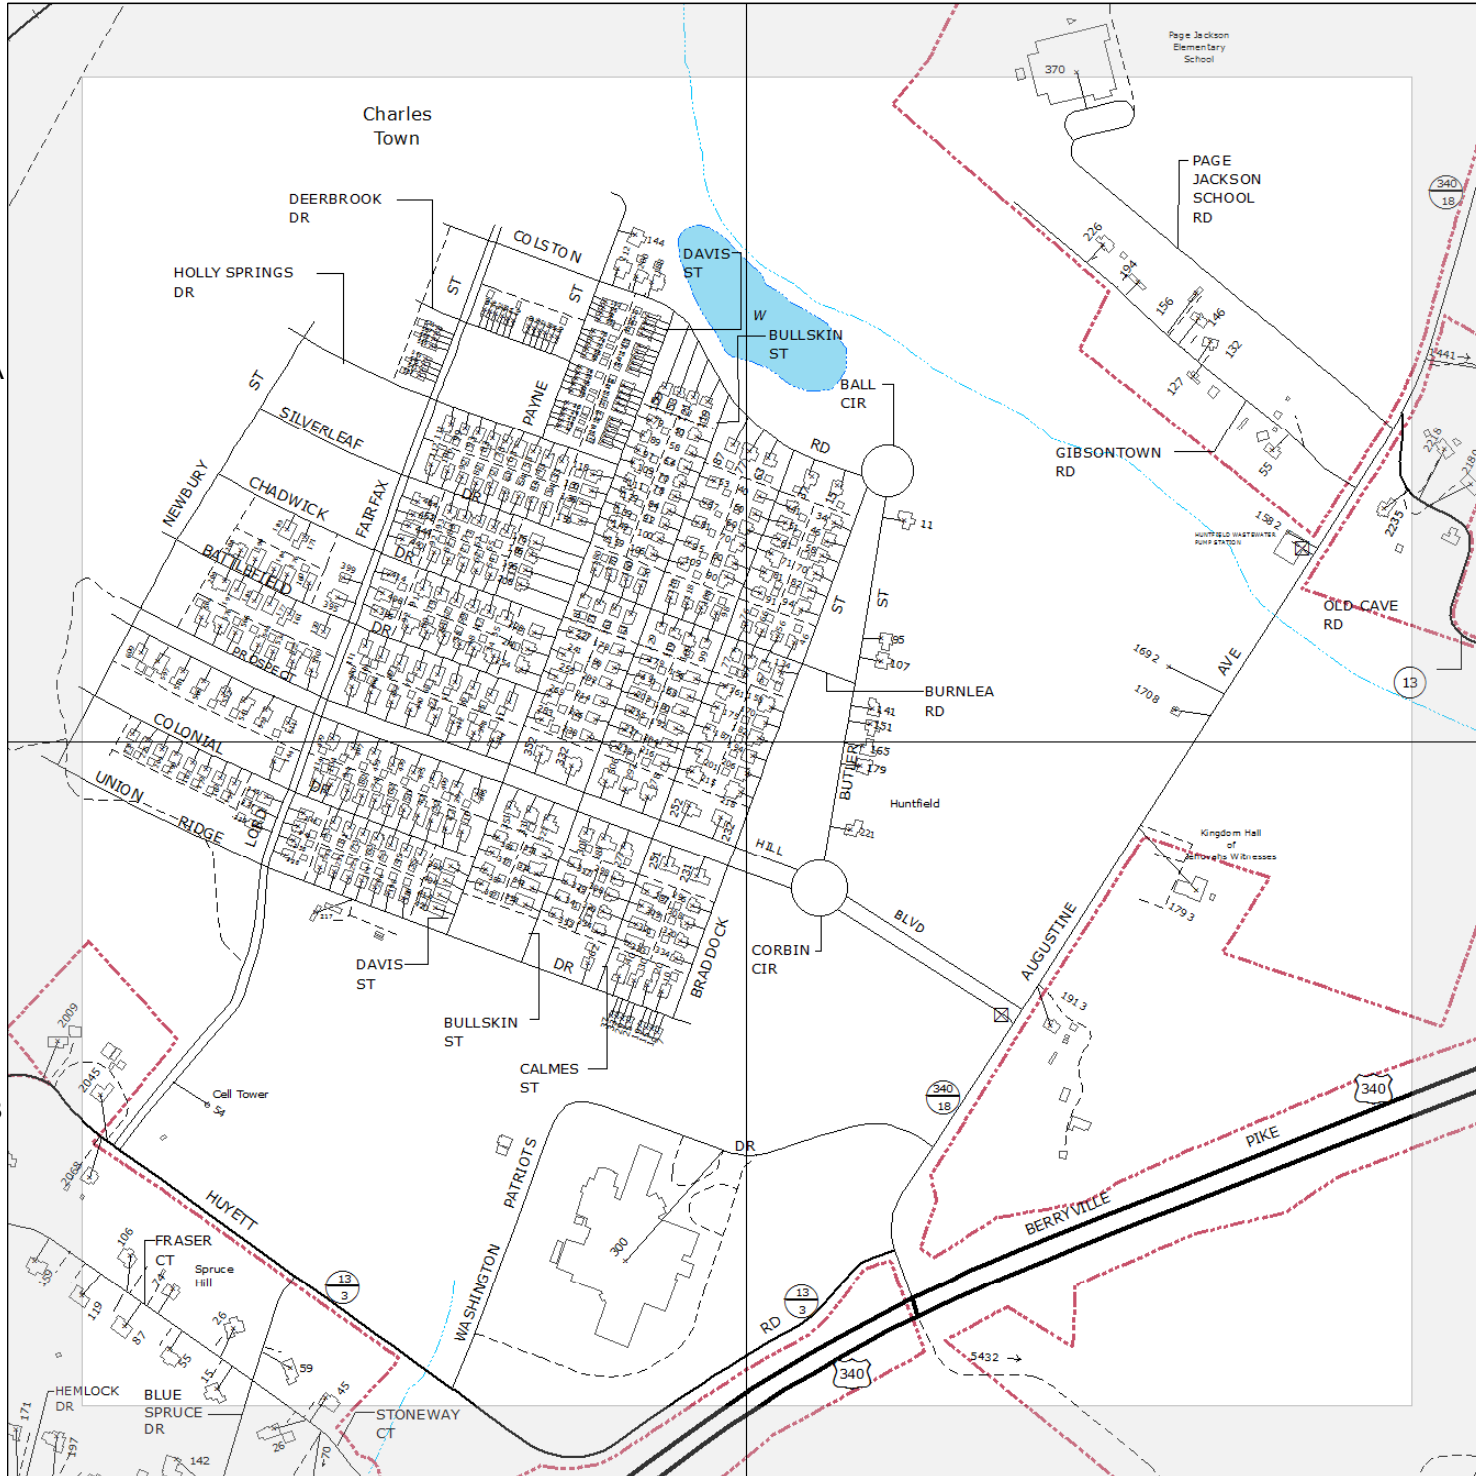

MAP LOCATION

MATCHING  
INSERT SHEETS

55-1	-	56-1
-	55-4	-
-	-	-

N

9-1-1 PLANIMETRIC MAP OF  
JEFFERSON  
COUNTY  
WEST VIRGINIA

55-4

NOTE:  
SEE INSTRUCTION PAGE  
FOR MAP SYMBOLS.

MAP LOCATION