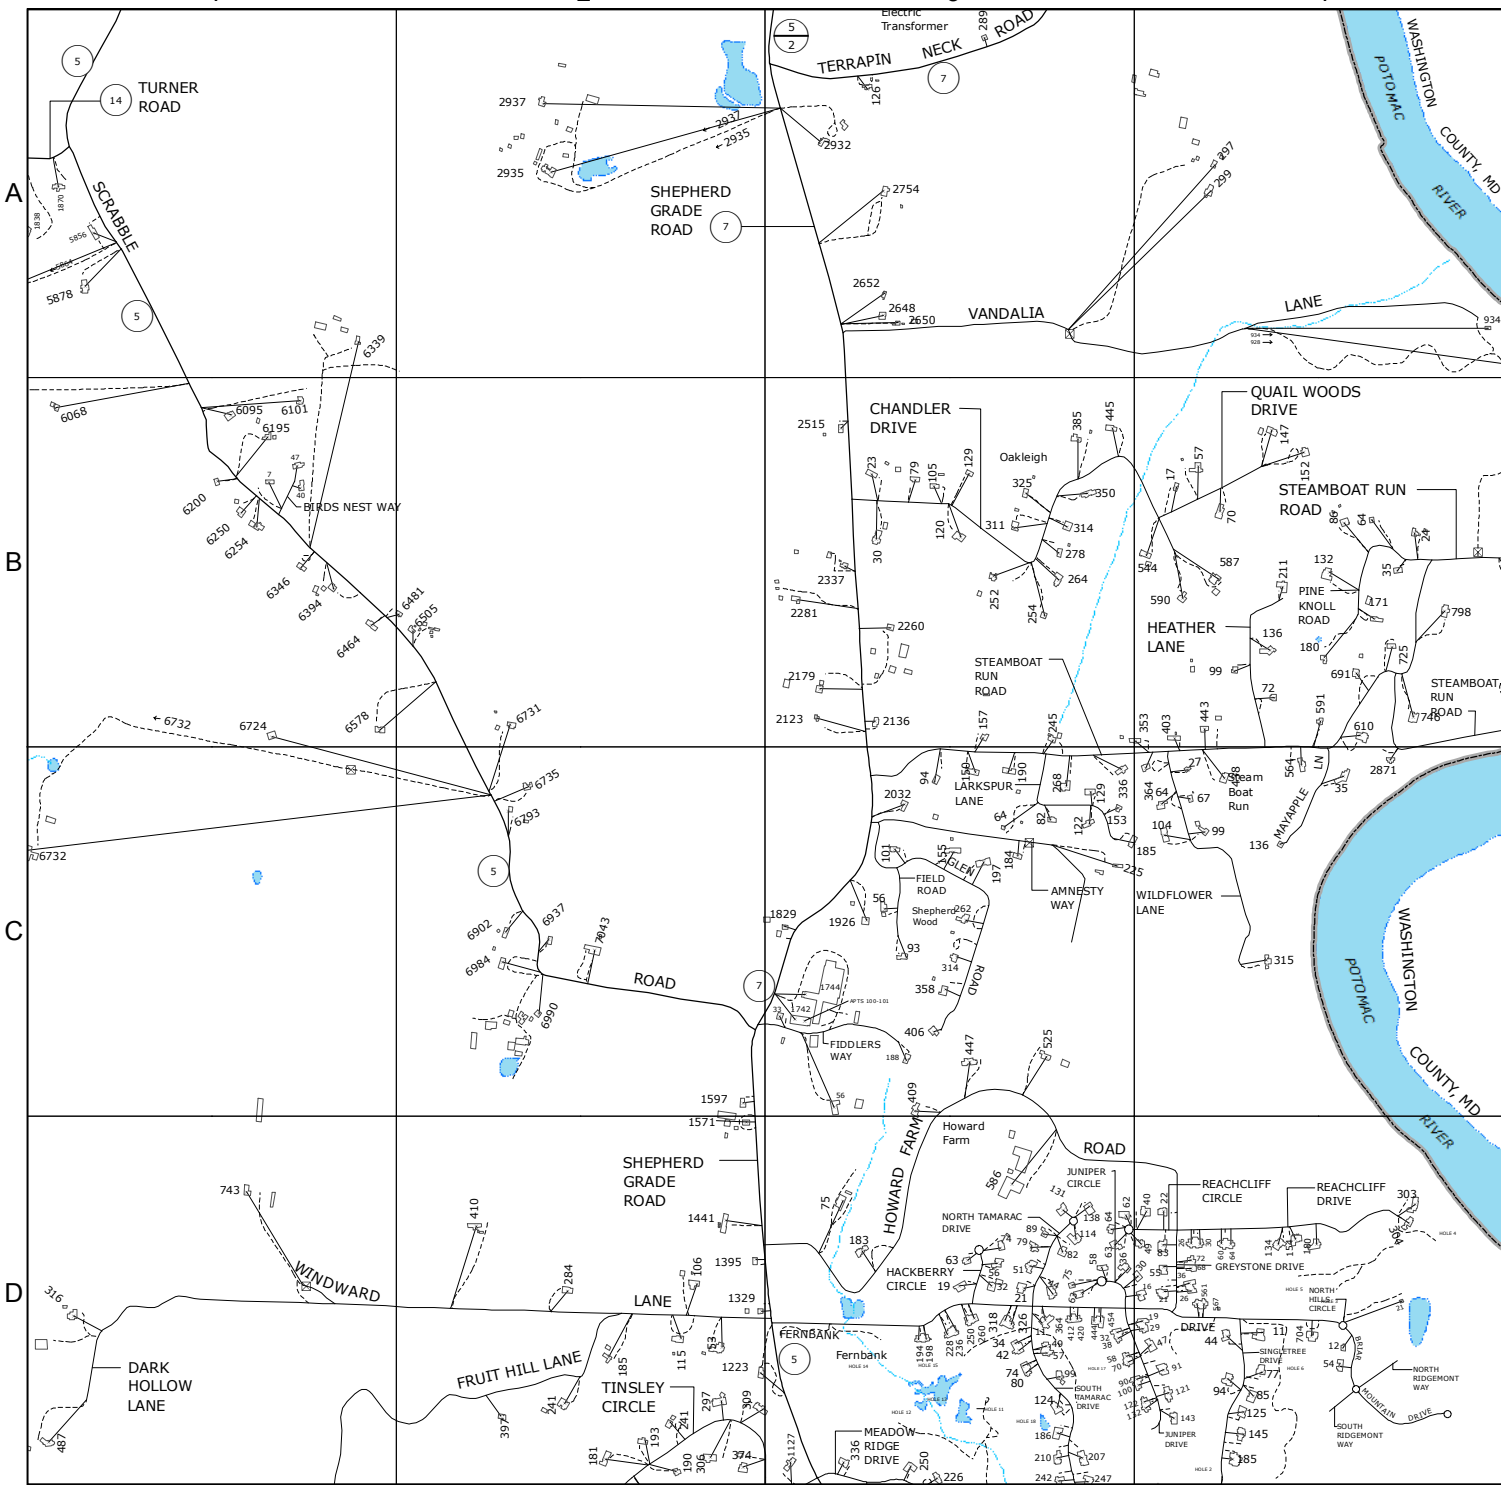

Printed: Nov 20, 2014
REVISION NOTES
MSAG Data Consultants, Inc.
Orange, Virginia 22960

NOTE:
SEE INSTRUCTION PAGE
FOR MAP SYMBOLS.