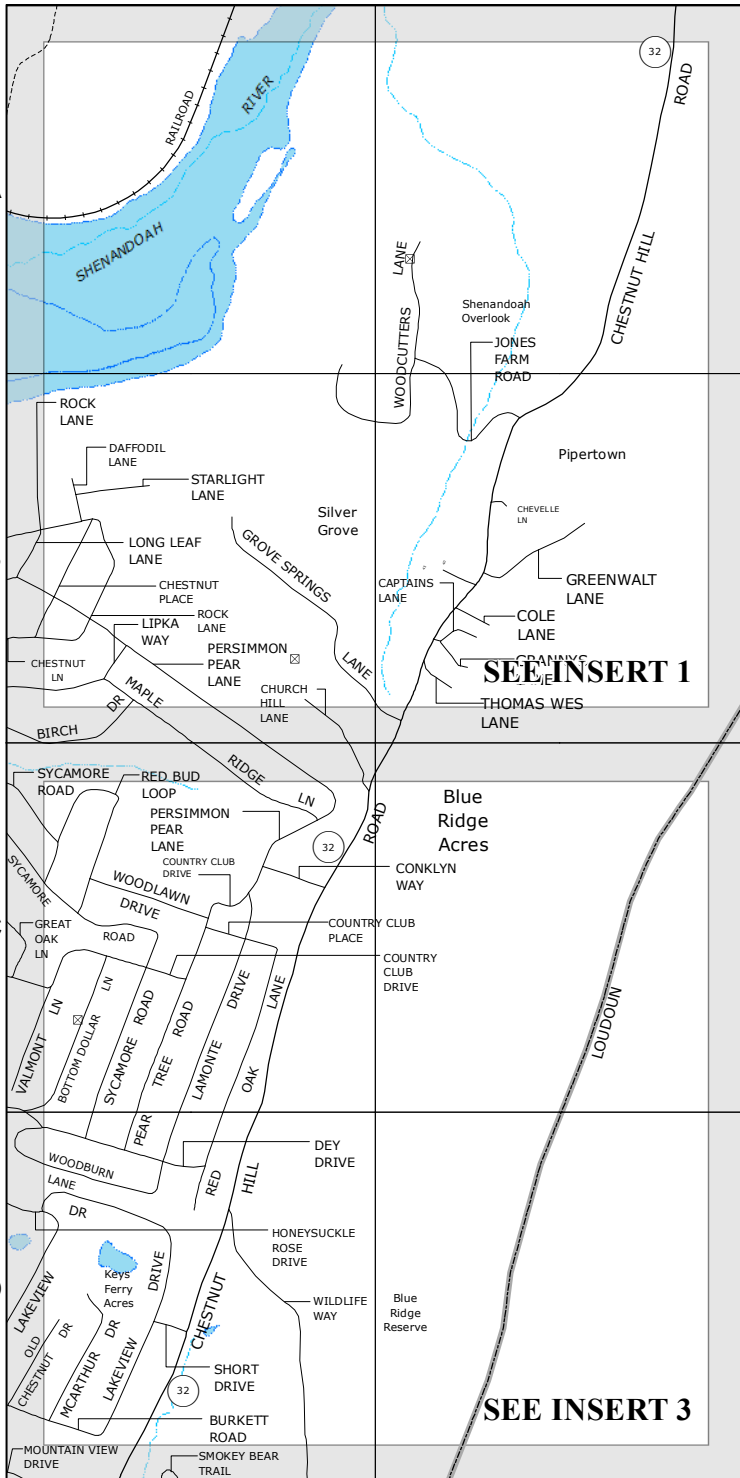

1

2

3

4

A

B

C

D

Printed: Nov 20, 2014

REVISION NOTES

MSAG Data Consultants, Inc.
Orange, Virginia 22960

NOTE:
SEE INSTRUCTION PAGE
FOR MAP SYMBOLS.

MAP LOCATION

MATCHING SHEETS

39	40	41
49	50	-
58	59	-

N

9-1-1 PLANIMETRIC MAP OF
JEFFERSON
COUNTY
WEST VIRGINIA

50