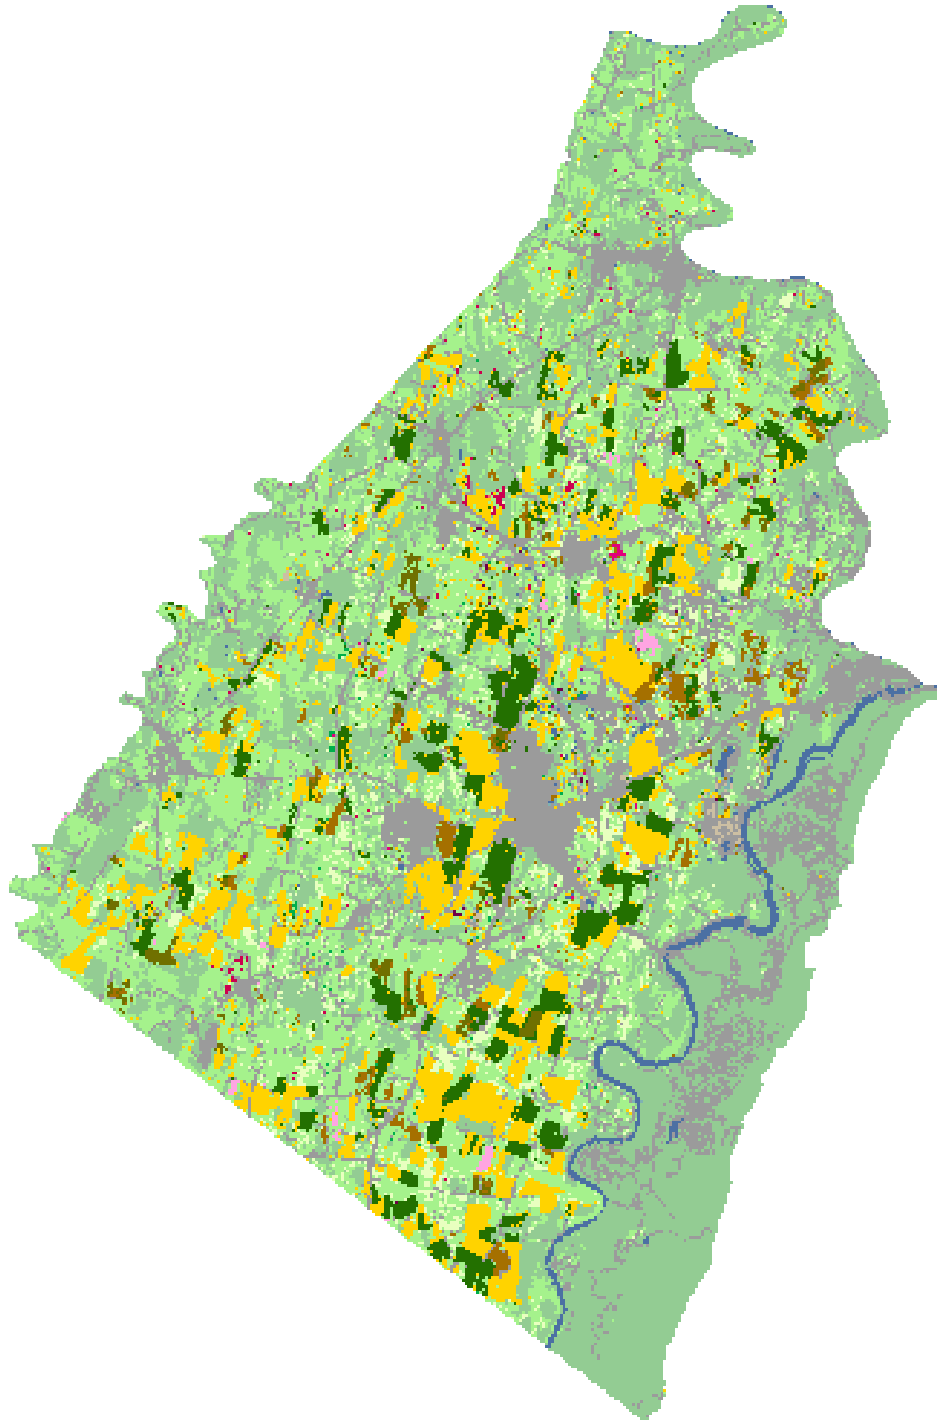

2008 Jefferson County, West Virginia

Land Cover Categories

AGRICULTURE

- Pasture/Grass
- Other Hays
- Corn
- Soybeans
- Winter Wheat
- Apples
- Misc. Vegs. & Fruits
- W. Wht./Soy. Dbl. Crop
- Alfalfa
- Other Crops
- Oats
- Barley
- Rye
- Millet
- Sorghum

NON-AGRICULTURE

- Woodland
- Urban/Developed
- Water
- Barren
- Wetlands
- Shrubland